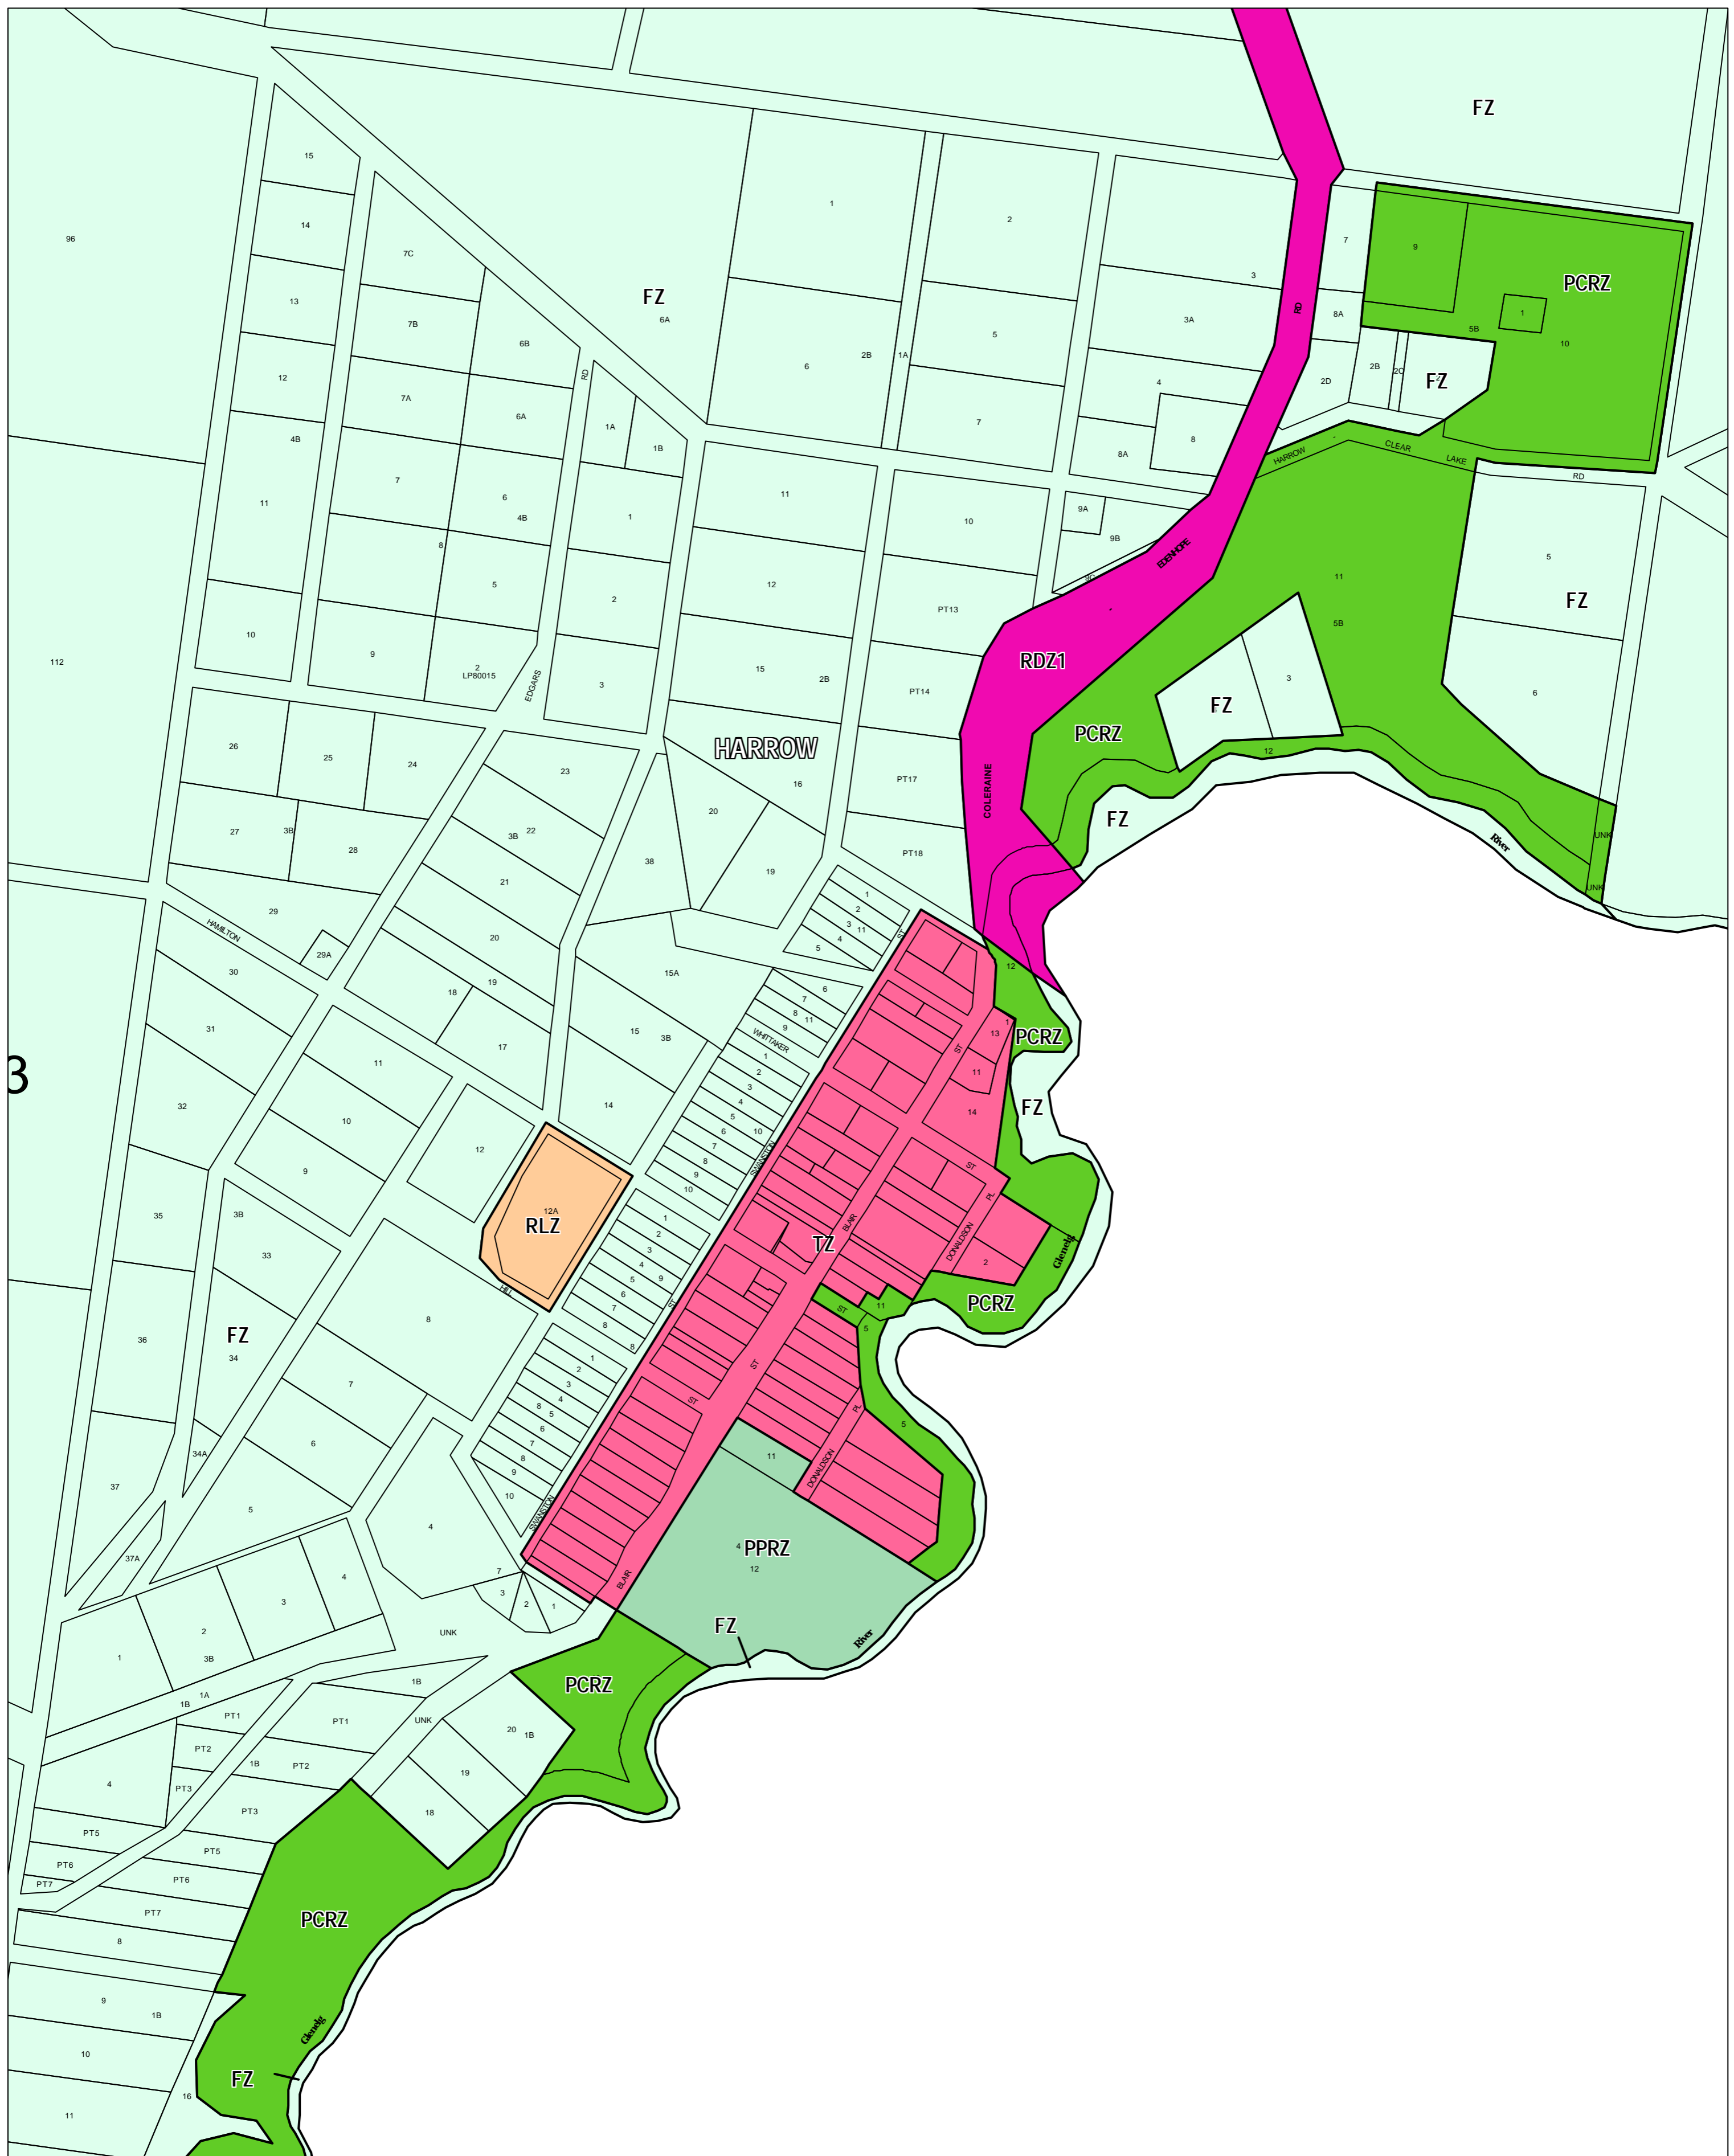

WEST WIMMERA PLANNING SCHEME - LOCAL PROVISION

Public Land	
	Public Conservation And Resource Zone
	Public Park And Recreation Zone
	Road Zone - Category 1
Residential	
	Township Zone
Rural	
	Farming Zone
	Rural Living Zone

AUSTRALIAN MAP GRID ZONE 54

Printed: 23/12/2008

AMENDMENT C17

INDEX TO ADJOINING METRIC SERIES MAP