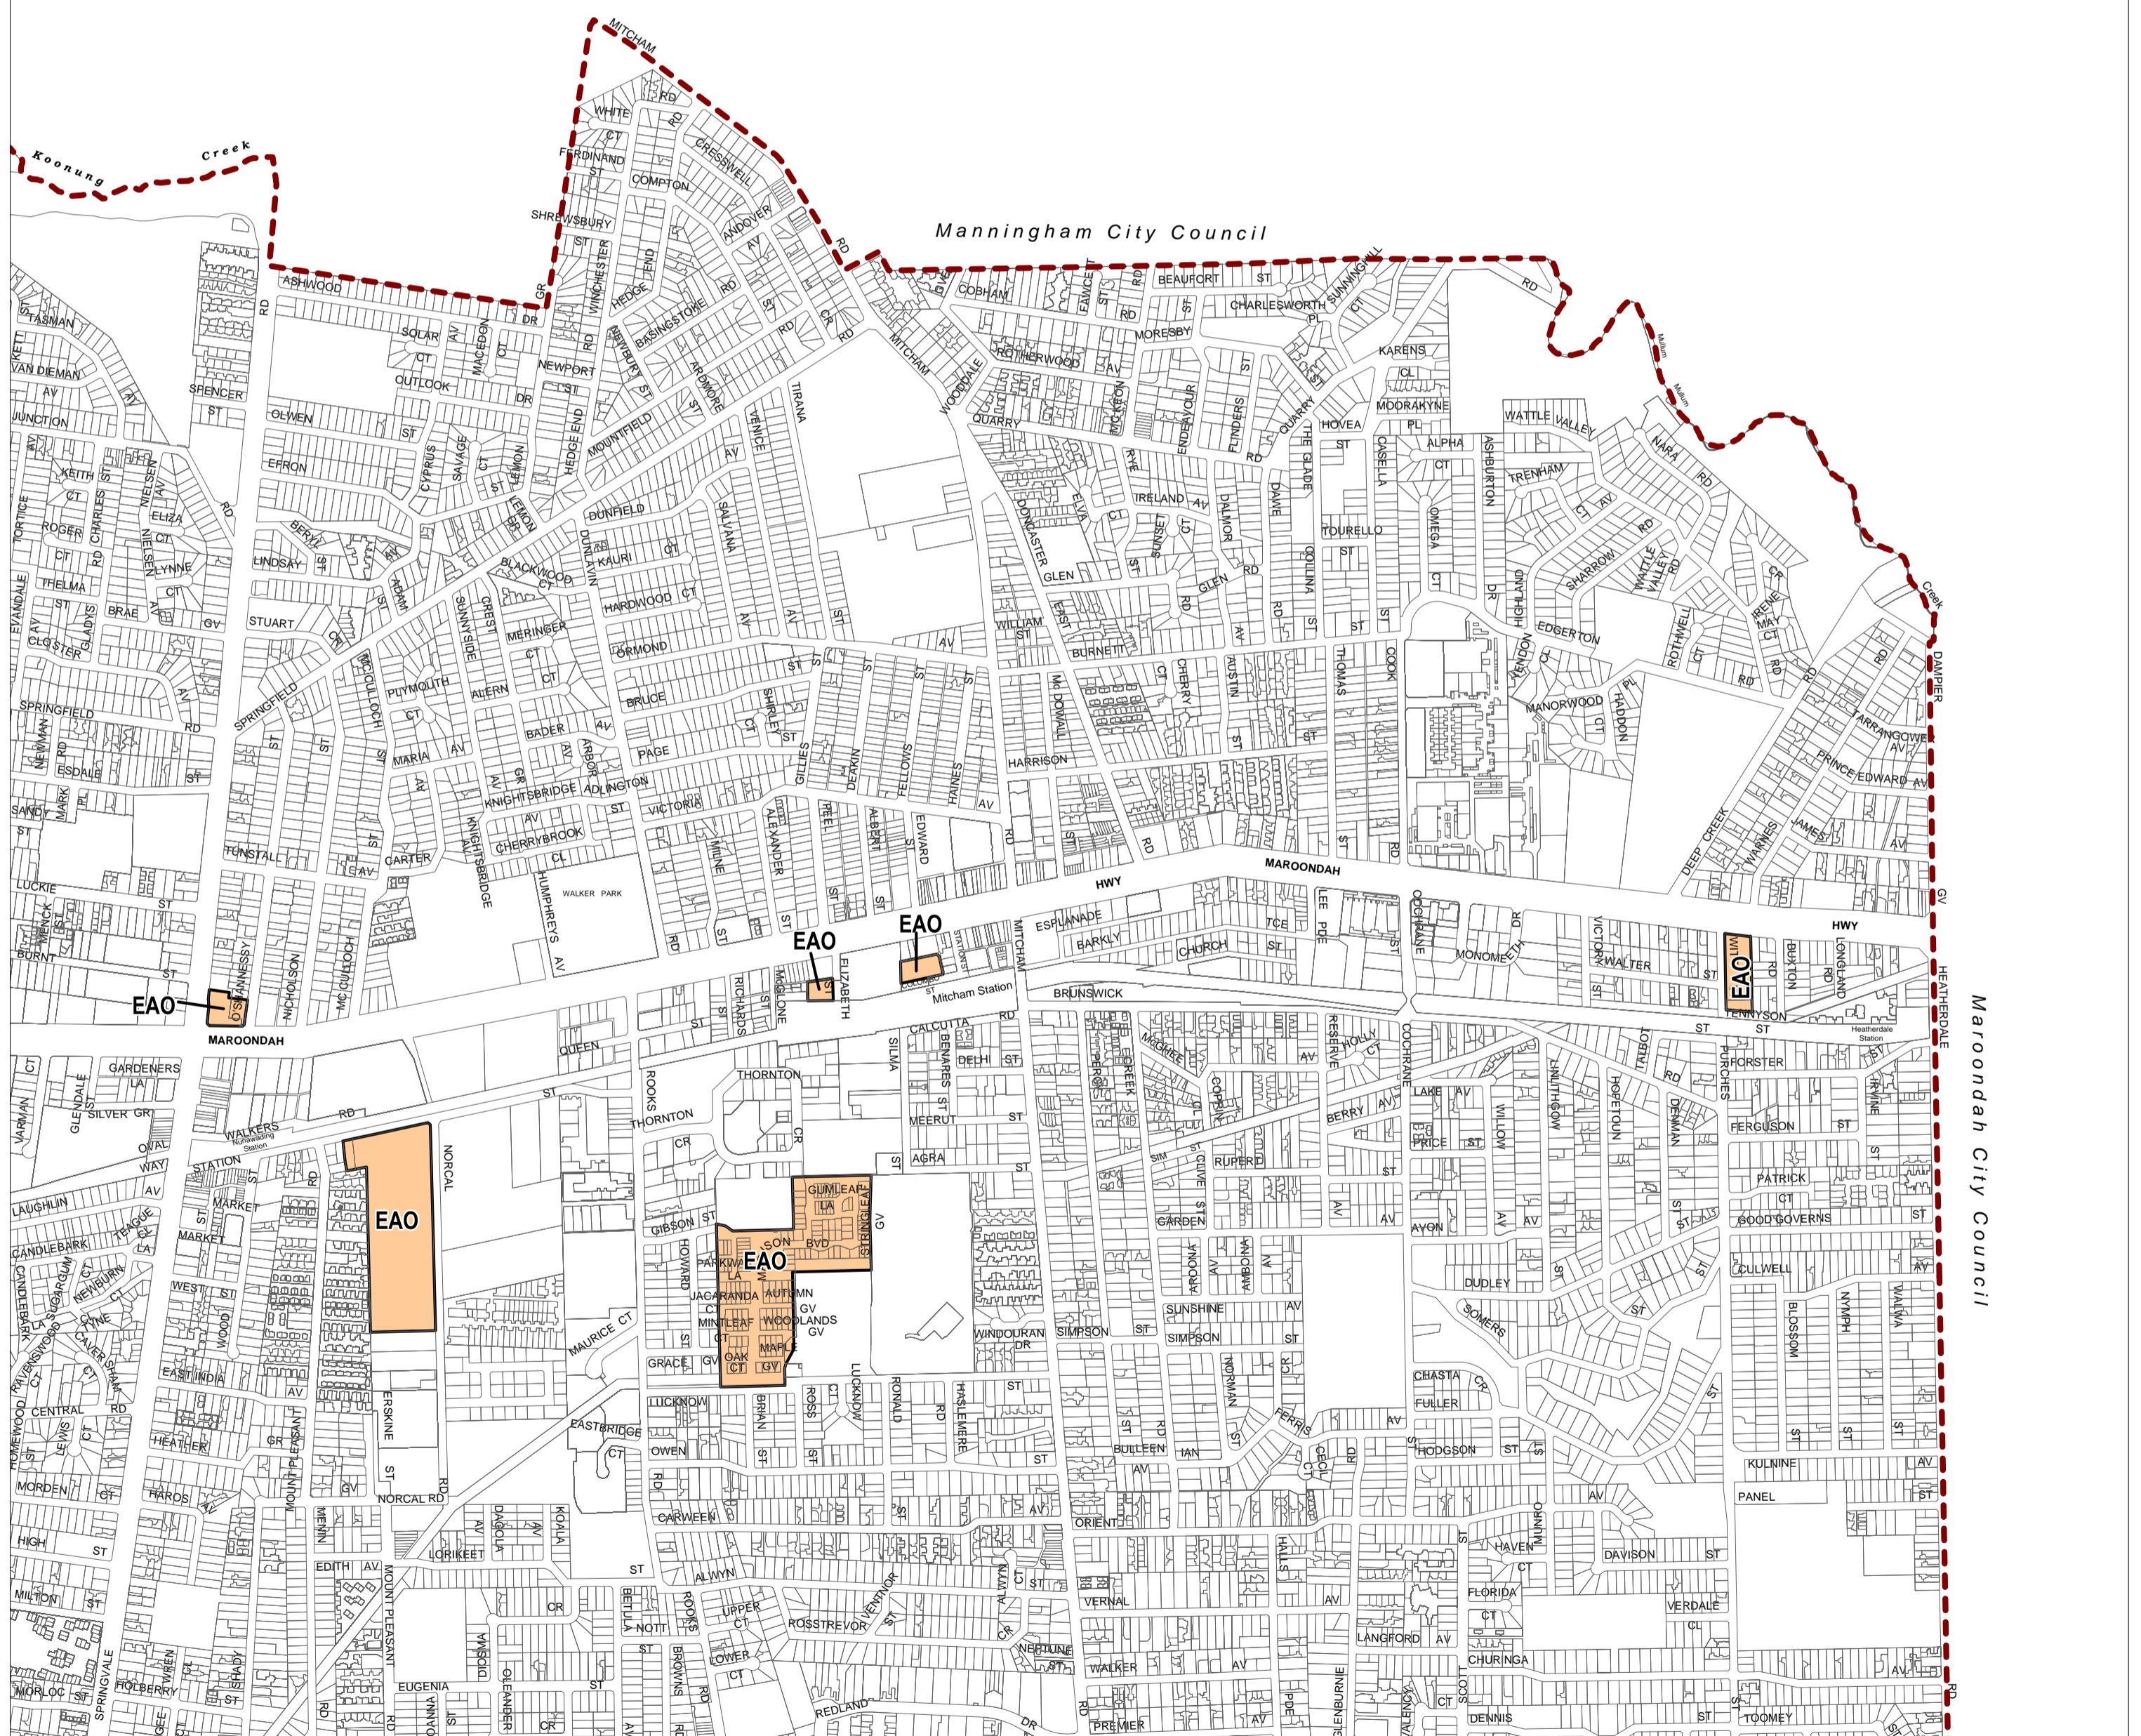

WHITEHORSE PLANNING SCHEME - LOCAL PROVISION

Overlays

- EAO Environmental Audit Overlay

200 0 200 400 600 800 1000 m

AUSTRALIAN MAP GRID ZONE 55

PREPARED BY: Planning Mapping Services

Environment, Land, Water and Planning

Printed: 4/3/2016

AMENDMENT C155