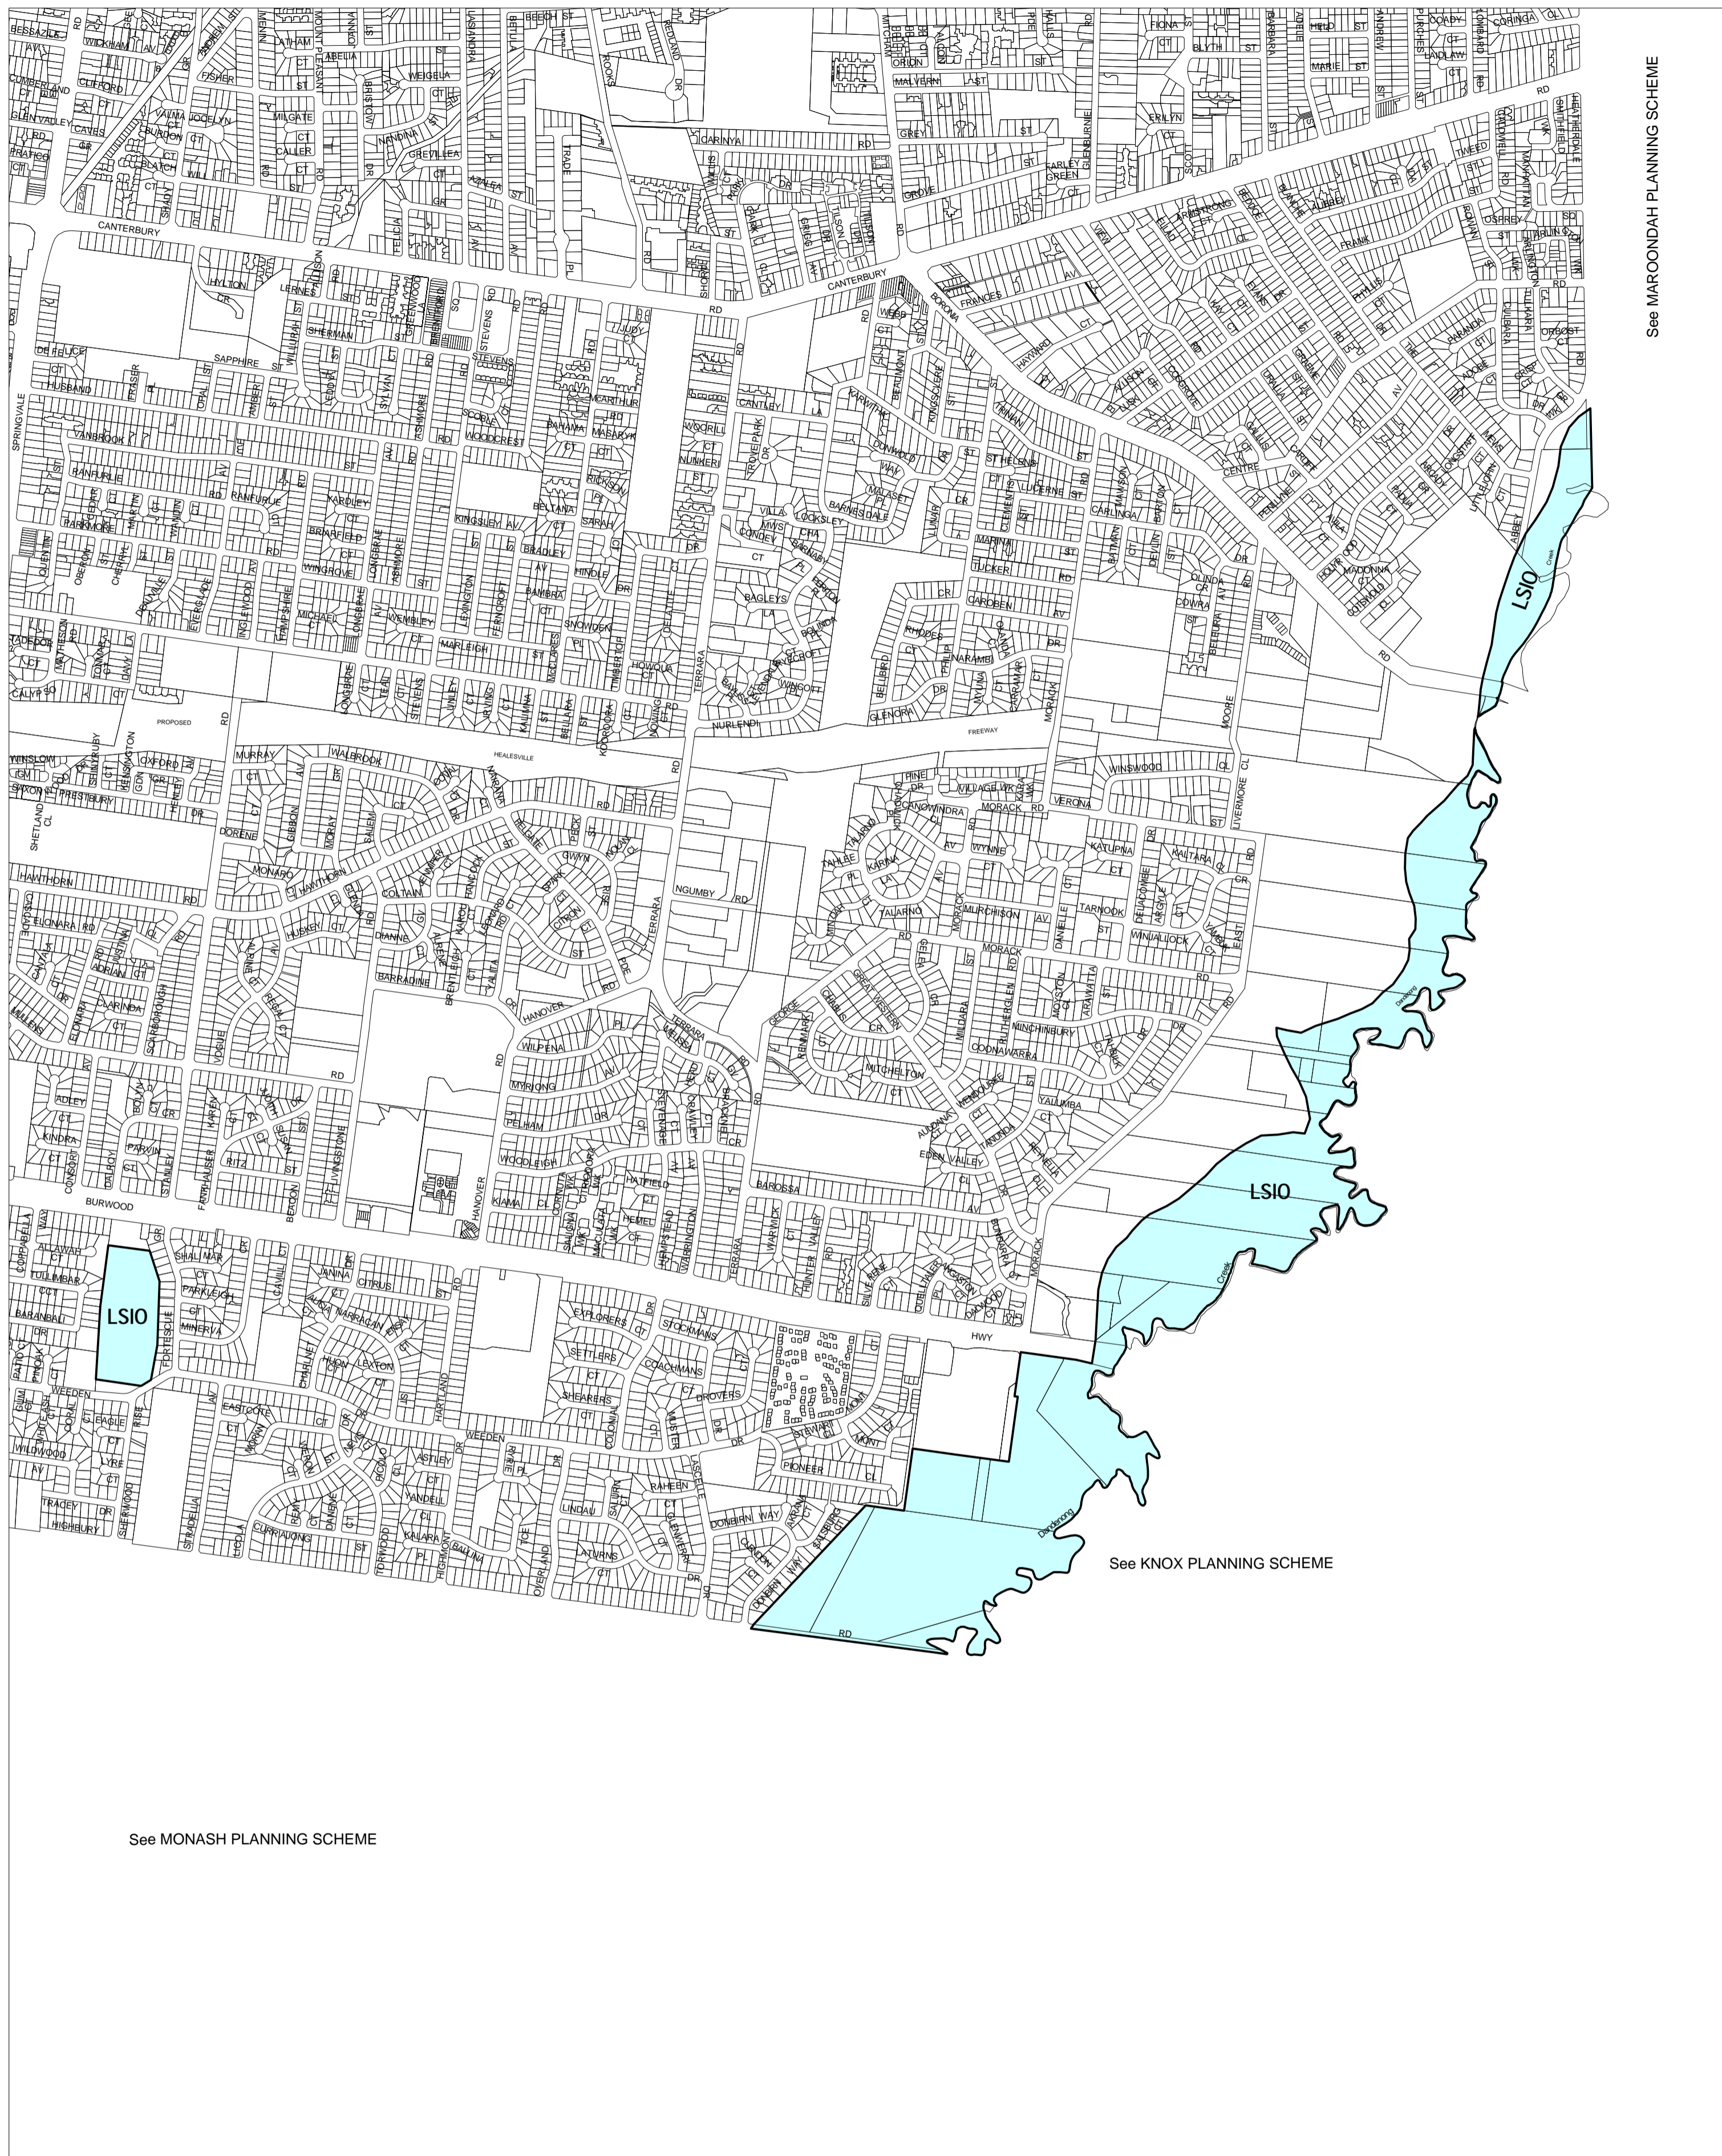

WHITEHORSE PLANNING SCHEME - LOCAL PROVISION

See MAROONDH PLANNING SCHEME

See MONASH PLANNING SCHEME

See KNOX PLANNING SCHEME

Overlays

LSIO Land Subject To Inundation Overlay

Printed: 5/6/2007

INDEX TO ADJOINING METRIC SERIES MAP