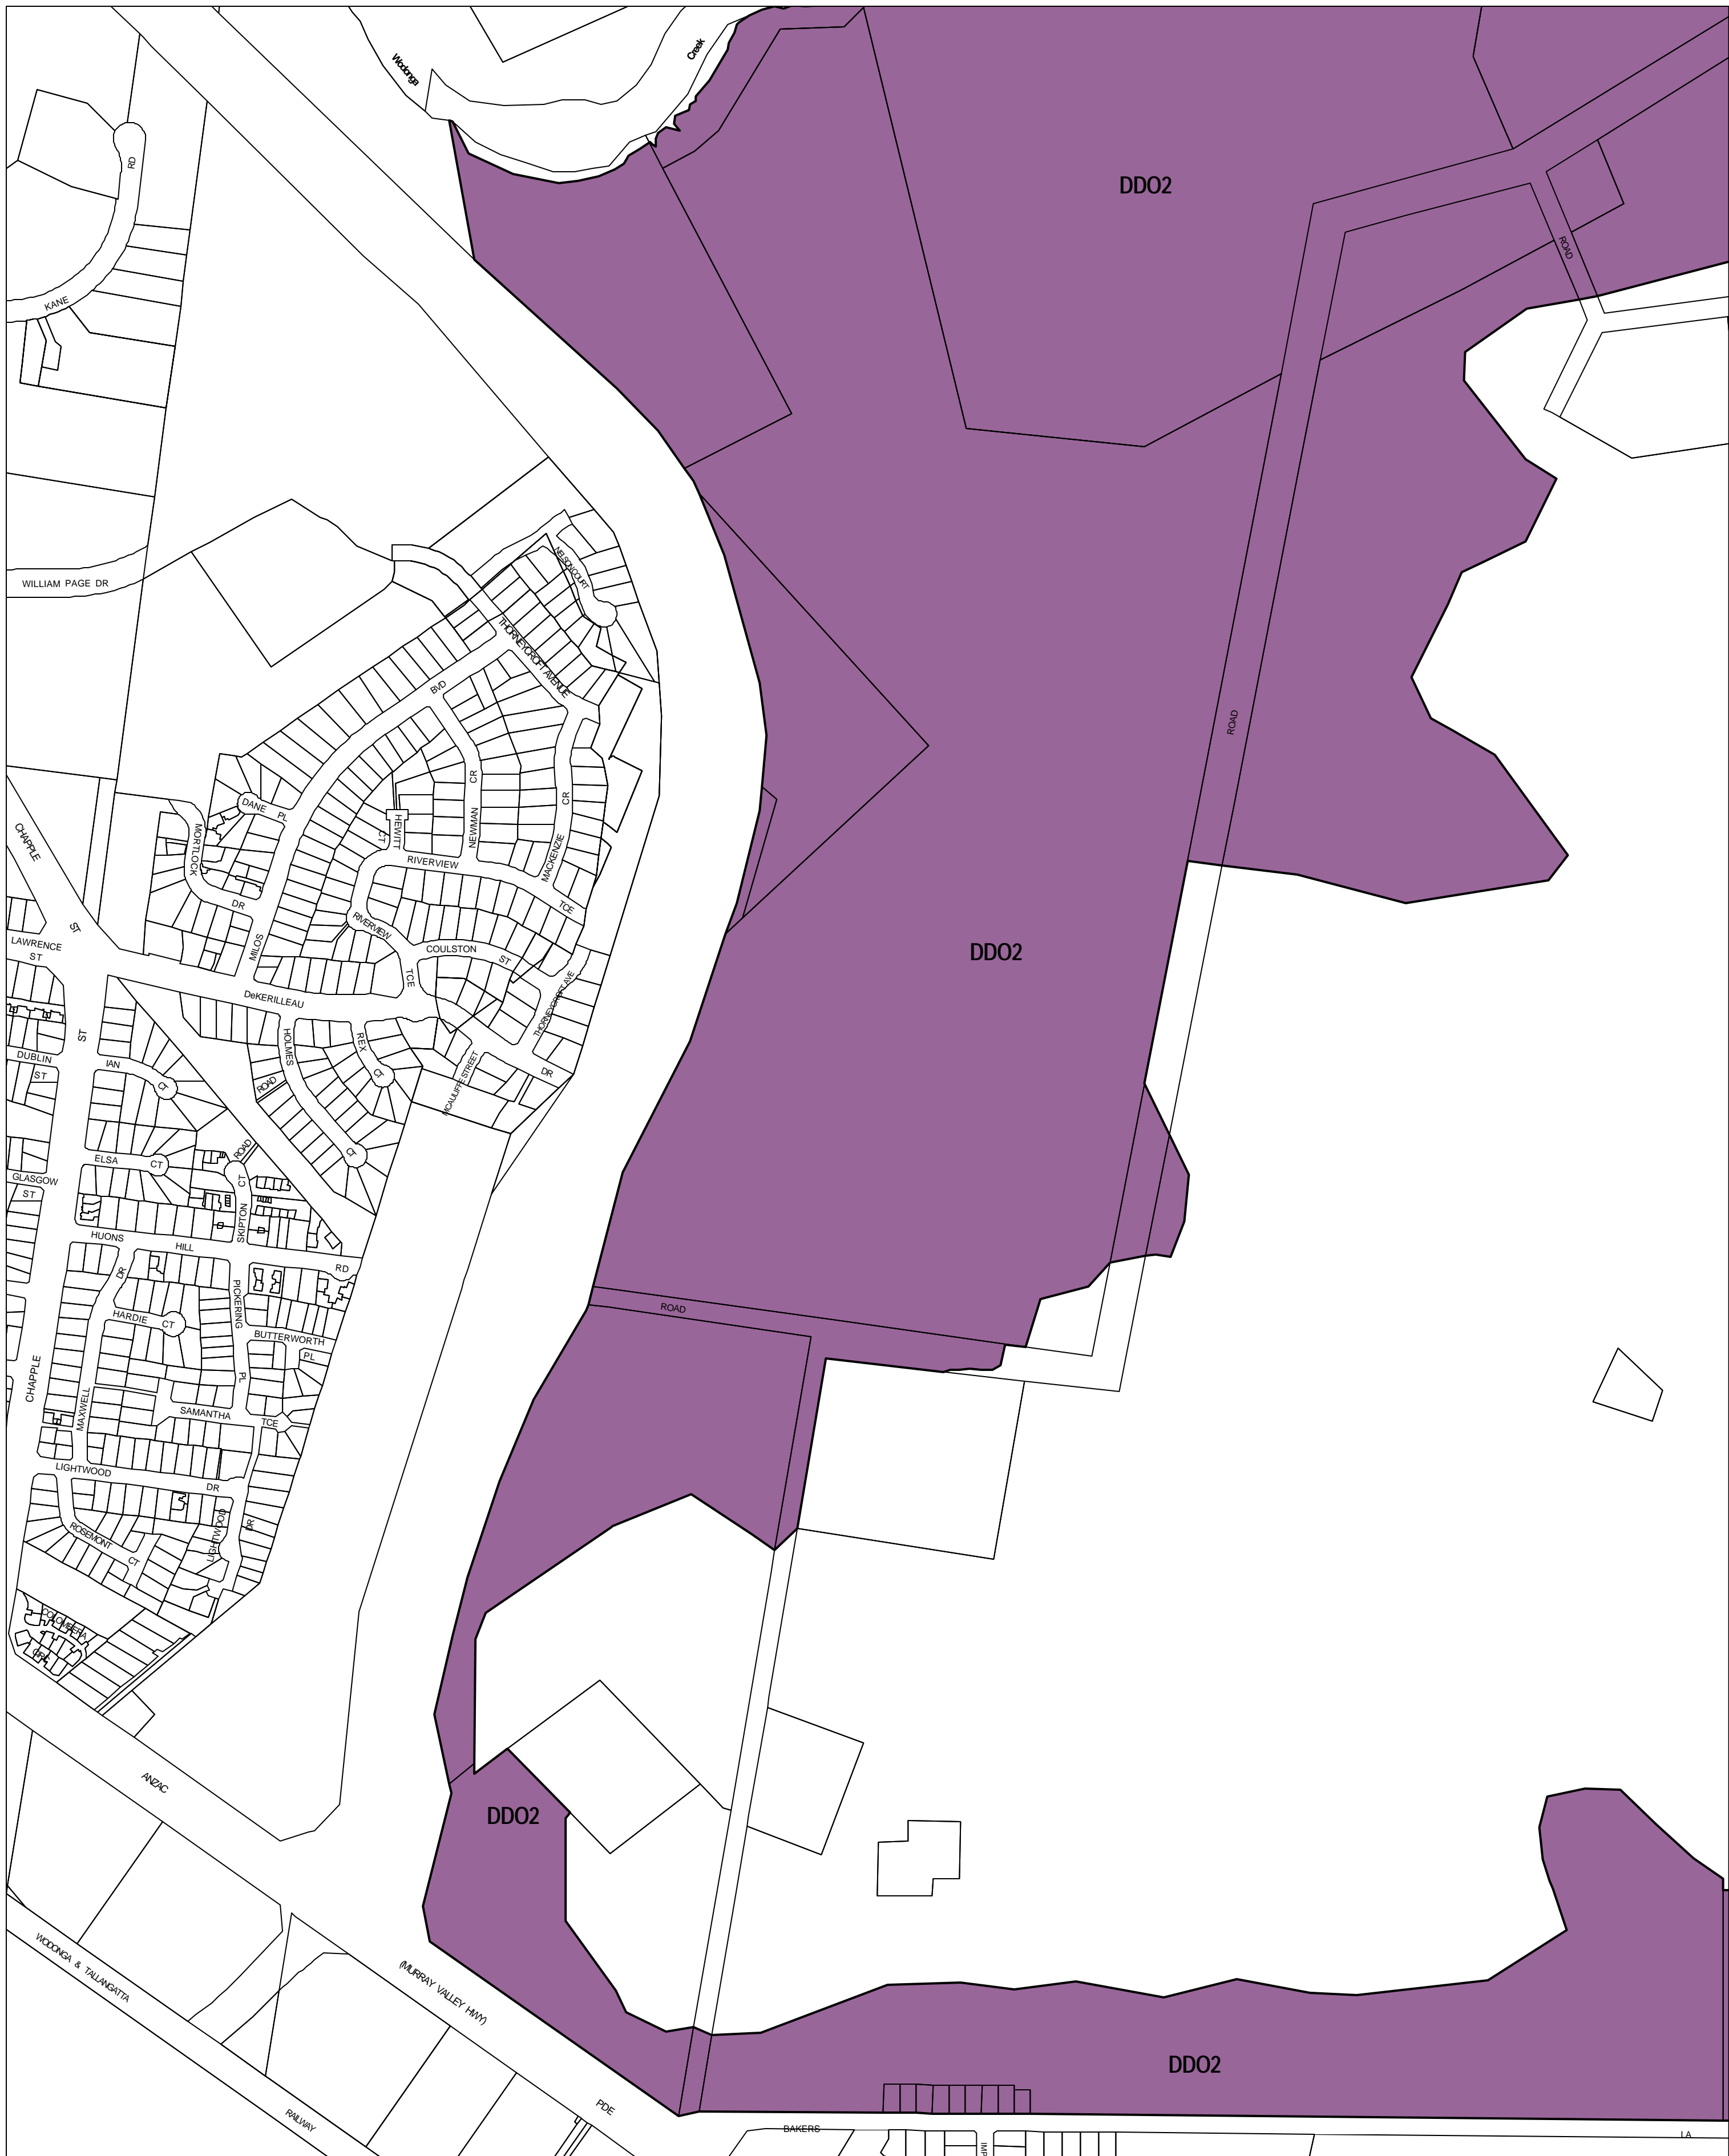

WODONGA PLANNING SCHEME - LOCAL PROVISION

Overlays

DDO2 Design And Development Overlay - Schedule 2

100 10 100 200 300 400 500 m

AUSTRALIAN MAP GRID ZONE 55

Victoria The Place To Be

INDEX TO ADJOINING METRIC SERIES MAP

Printed: 27/8/2007

AMENDMENT C43