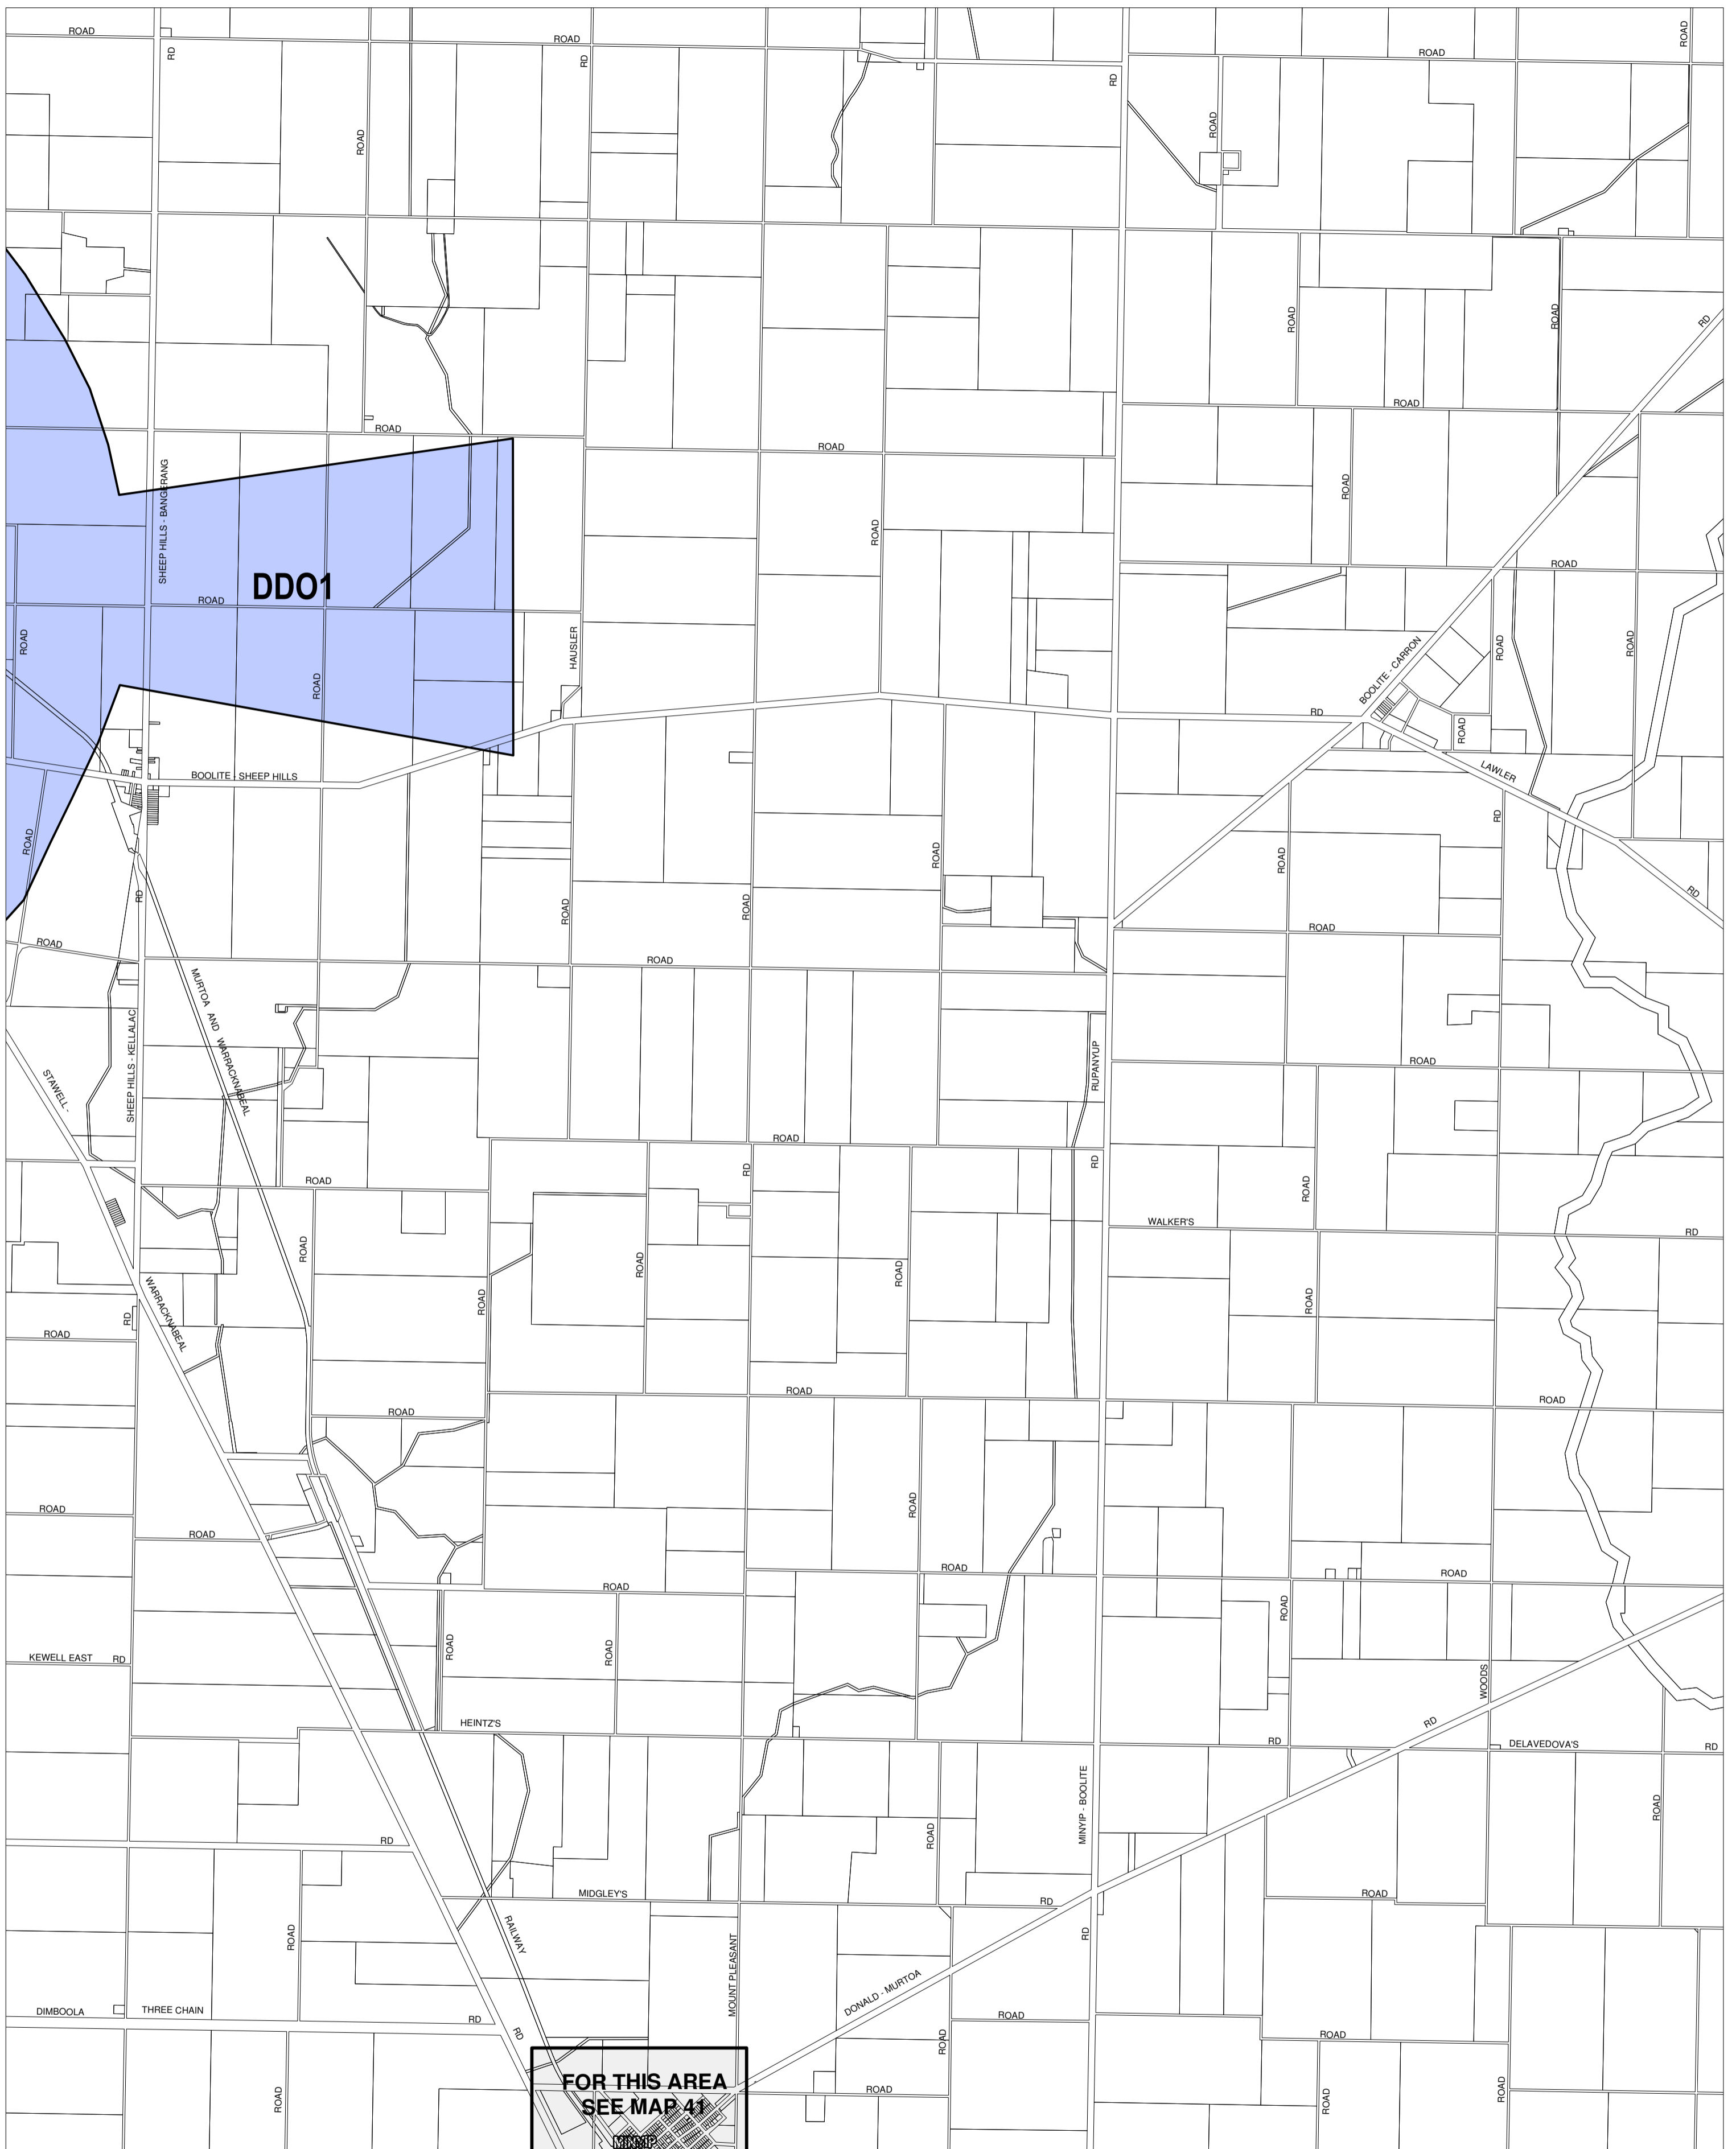

YARRIAMIACK PLANNING SCHEME - LOCAL PROVISION

Overlays

DDO1 Design And Development Overlay - Schedule 1

INDEX TO ADJOINING METRIC SERIES MAP

1	2	3	4
5	6	7	8
9	10	11	12
13	14	15	16
17	18	19	20
21	22	23	24
25	26	27	28
29	30	31	32
33	34	35	36
37	38	39	40
41	42	43	44
45	46	47	48

Printed: 23/2/2010