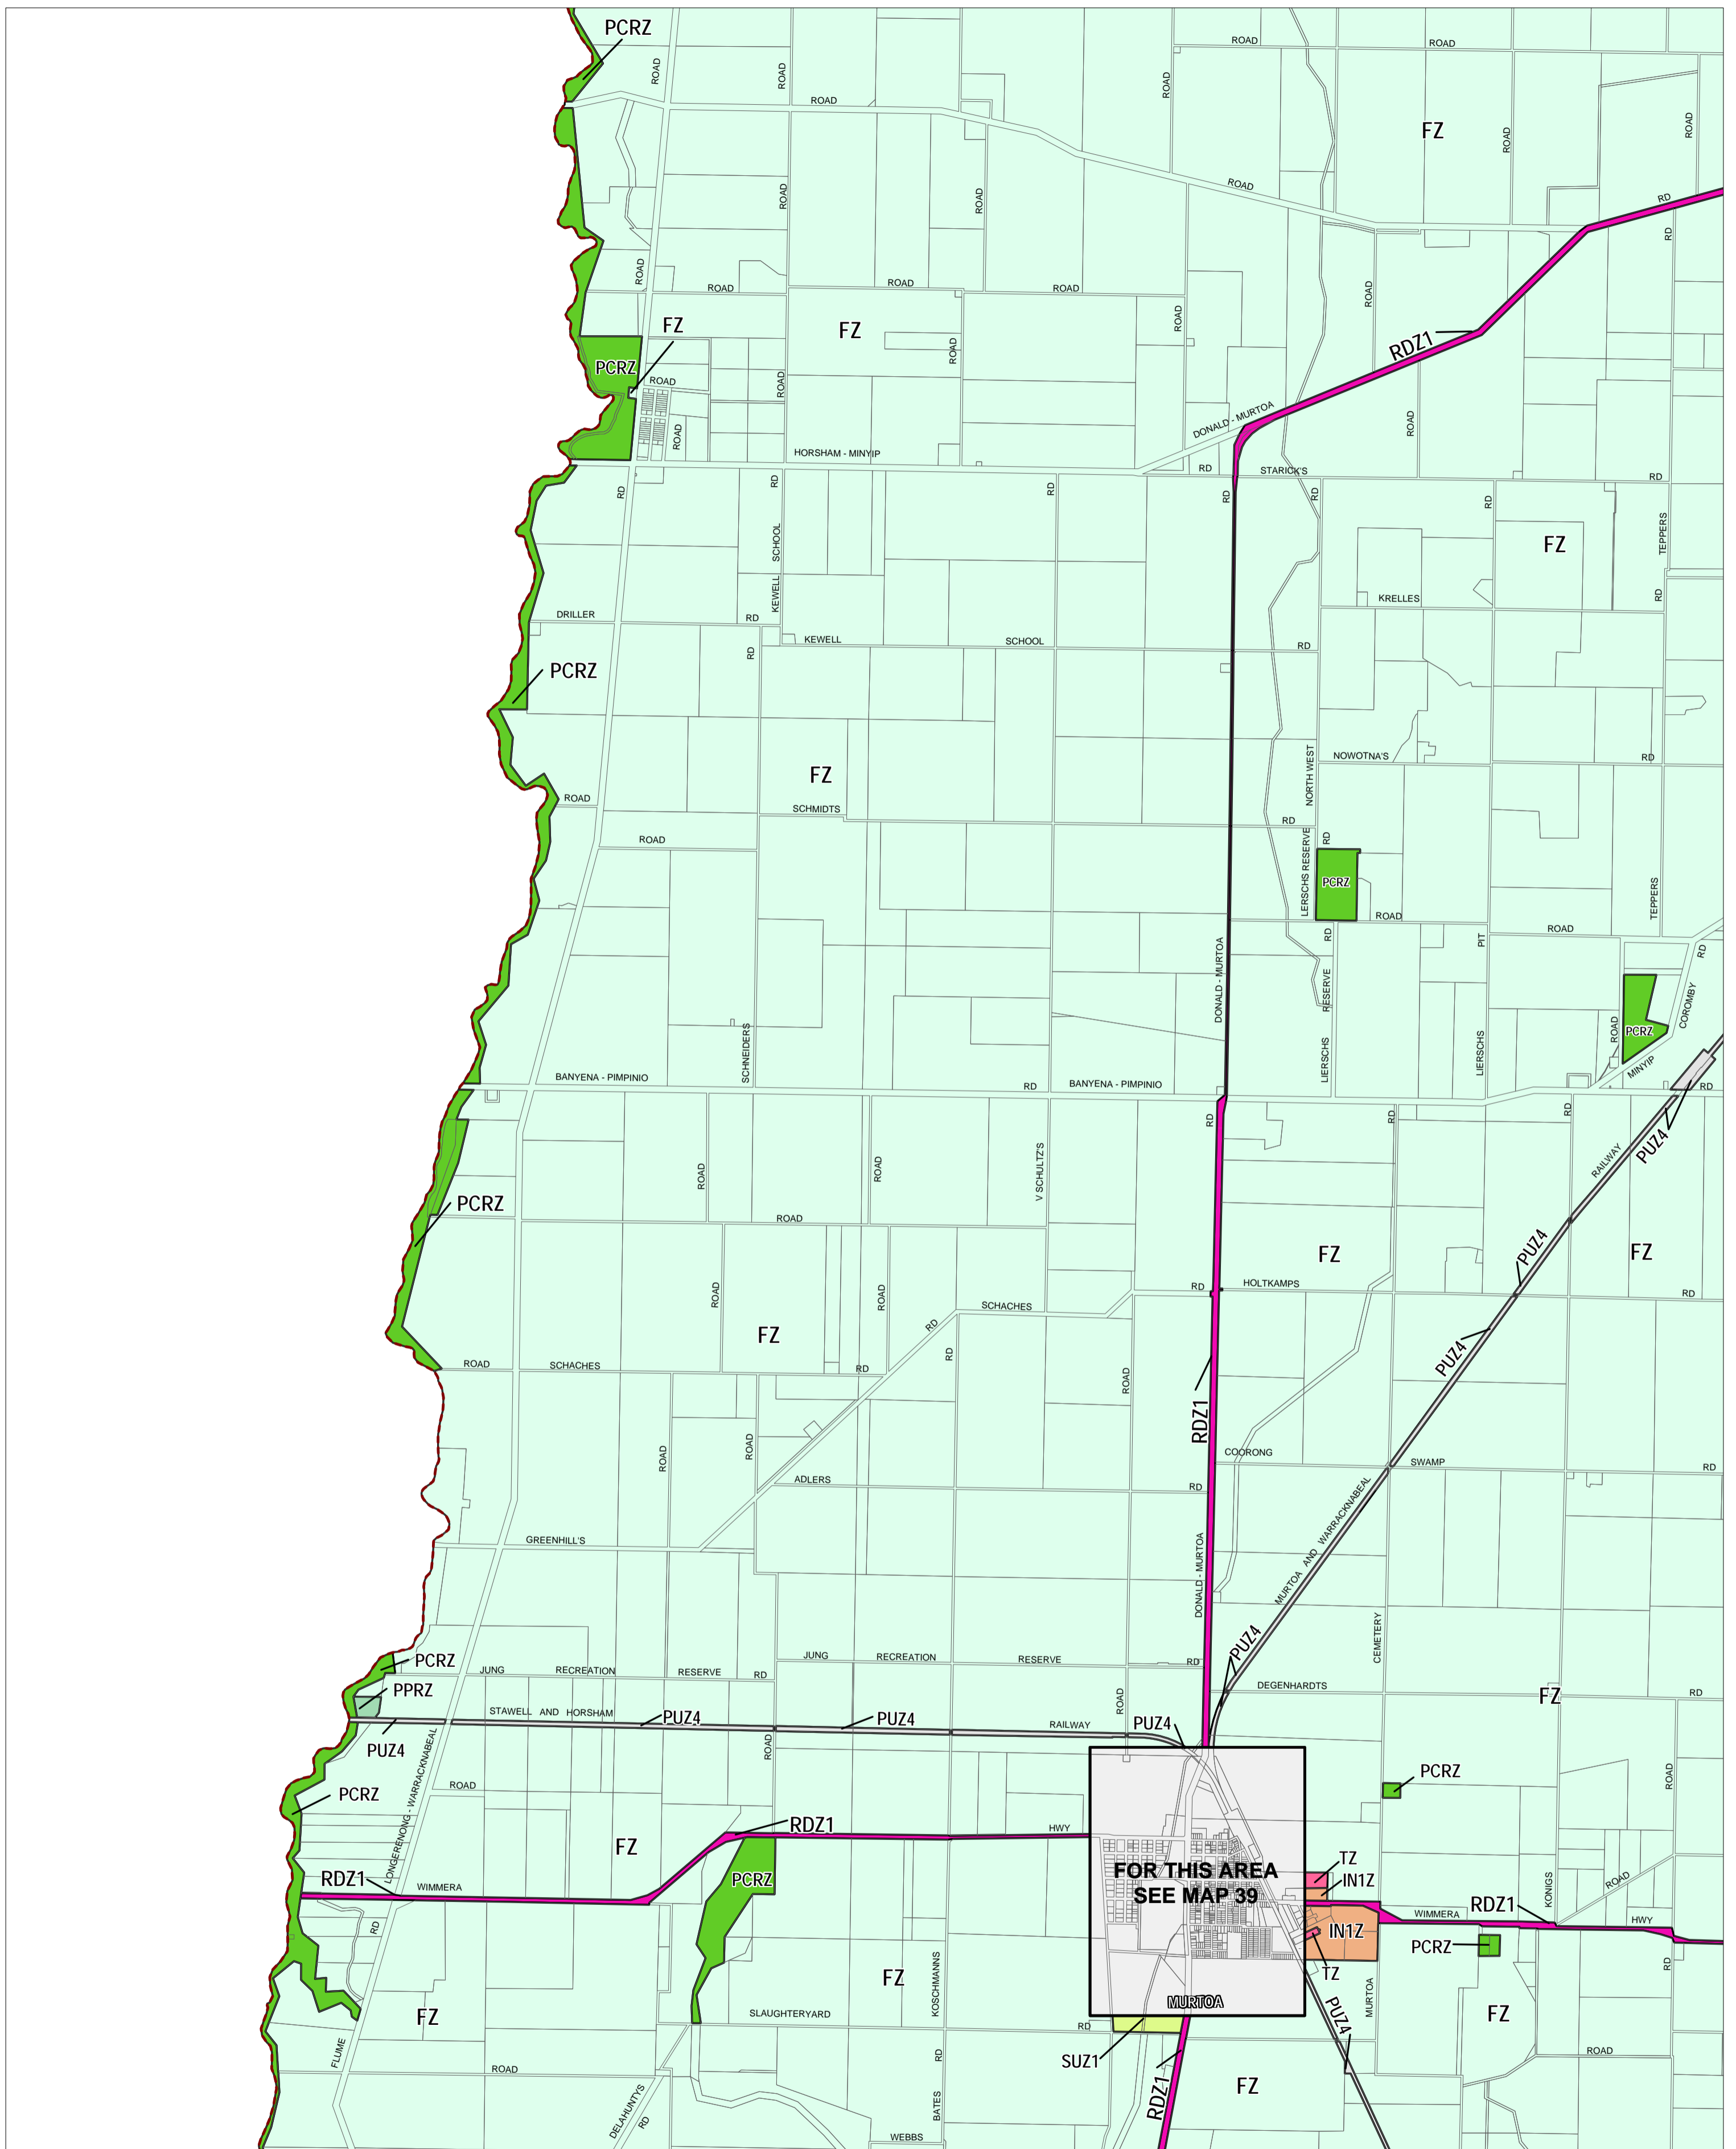

YARRIAMBIACK PLANNING SCHEME - LOCAL PROVISION

Industrial	Special Purpose
IN1Z Industrial 1 Zone	SUZ1 Special Use Zone - Schedule 1
Public Land	
PCRZ Public Conservation And Resource Zone	
PPRZ Public Park And Recreation Zone	
PUZ4 Public Use Zone - Transport	
RDZ1 Road Zone - Category 1	
Residential	
TZ Township Zone	
Rural	
FZ Farming Zone	

INDEX TO ADJOINING METRIC SERIES MAP

1	2	3	4
5	6	7	8
9	10	11	12
13	14	15	16
17	18	19	20
21	22	23	24
25	26	27	28
29	30	31	32
33	34	35	36
37	38	39	40
41	42	43	44
45	46	47	48

Printed: 10/2/2012

AMENDMENT C17