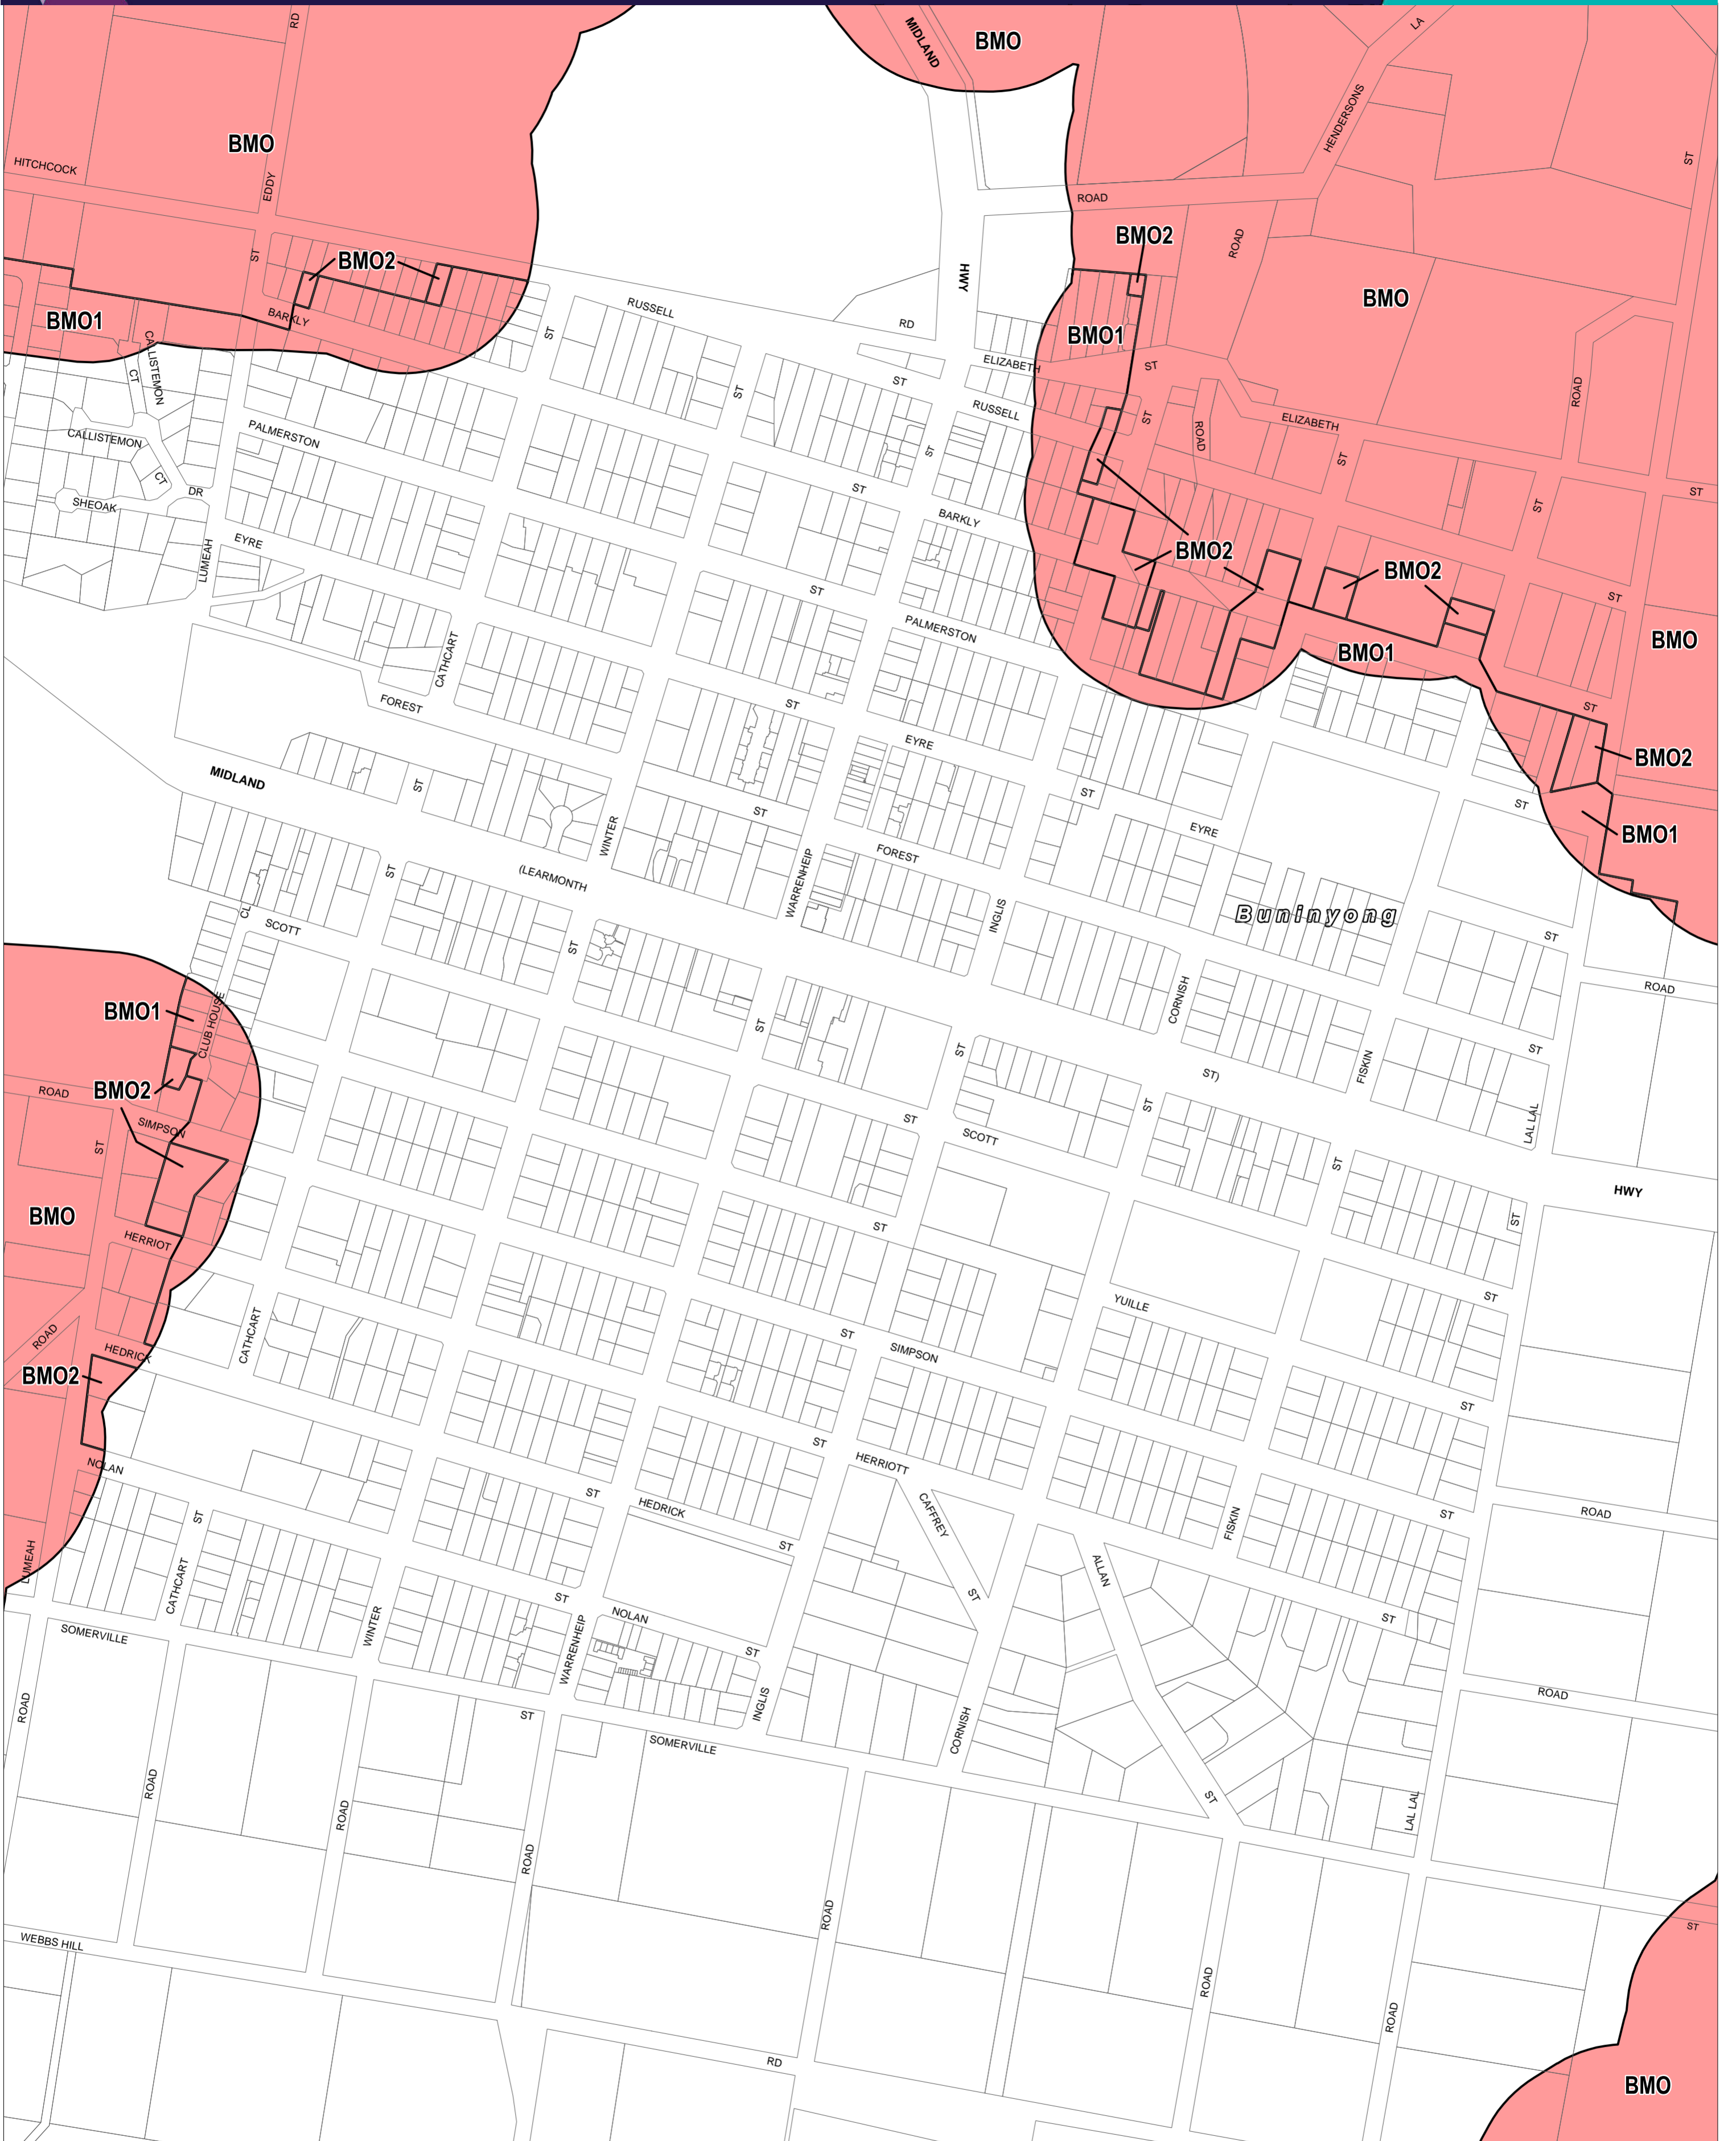

BALLARAT PLANNING SCHEME - LOCAL PROVISION

1. **Overlays**
2. Bushfire Management Overlay
   - Bushfire Management Overlay - Schedule 1
   - Bushfire Management Overlay - Schedule 2

Municipal Boundary

AUSTRALIAN MAP GRID ZONE 54

PREPARED BY: Planning Mapping Services

Printed: 8/11/2016

AMENDMENT GC13

Environment,
Land, Water
and Planning

INDEX TO ADJOINING
SCHEME MAPS