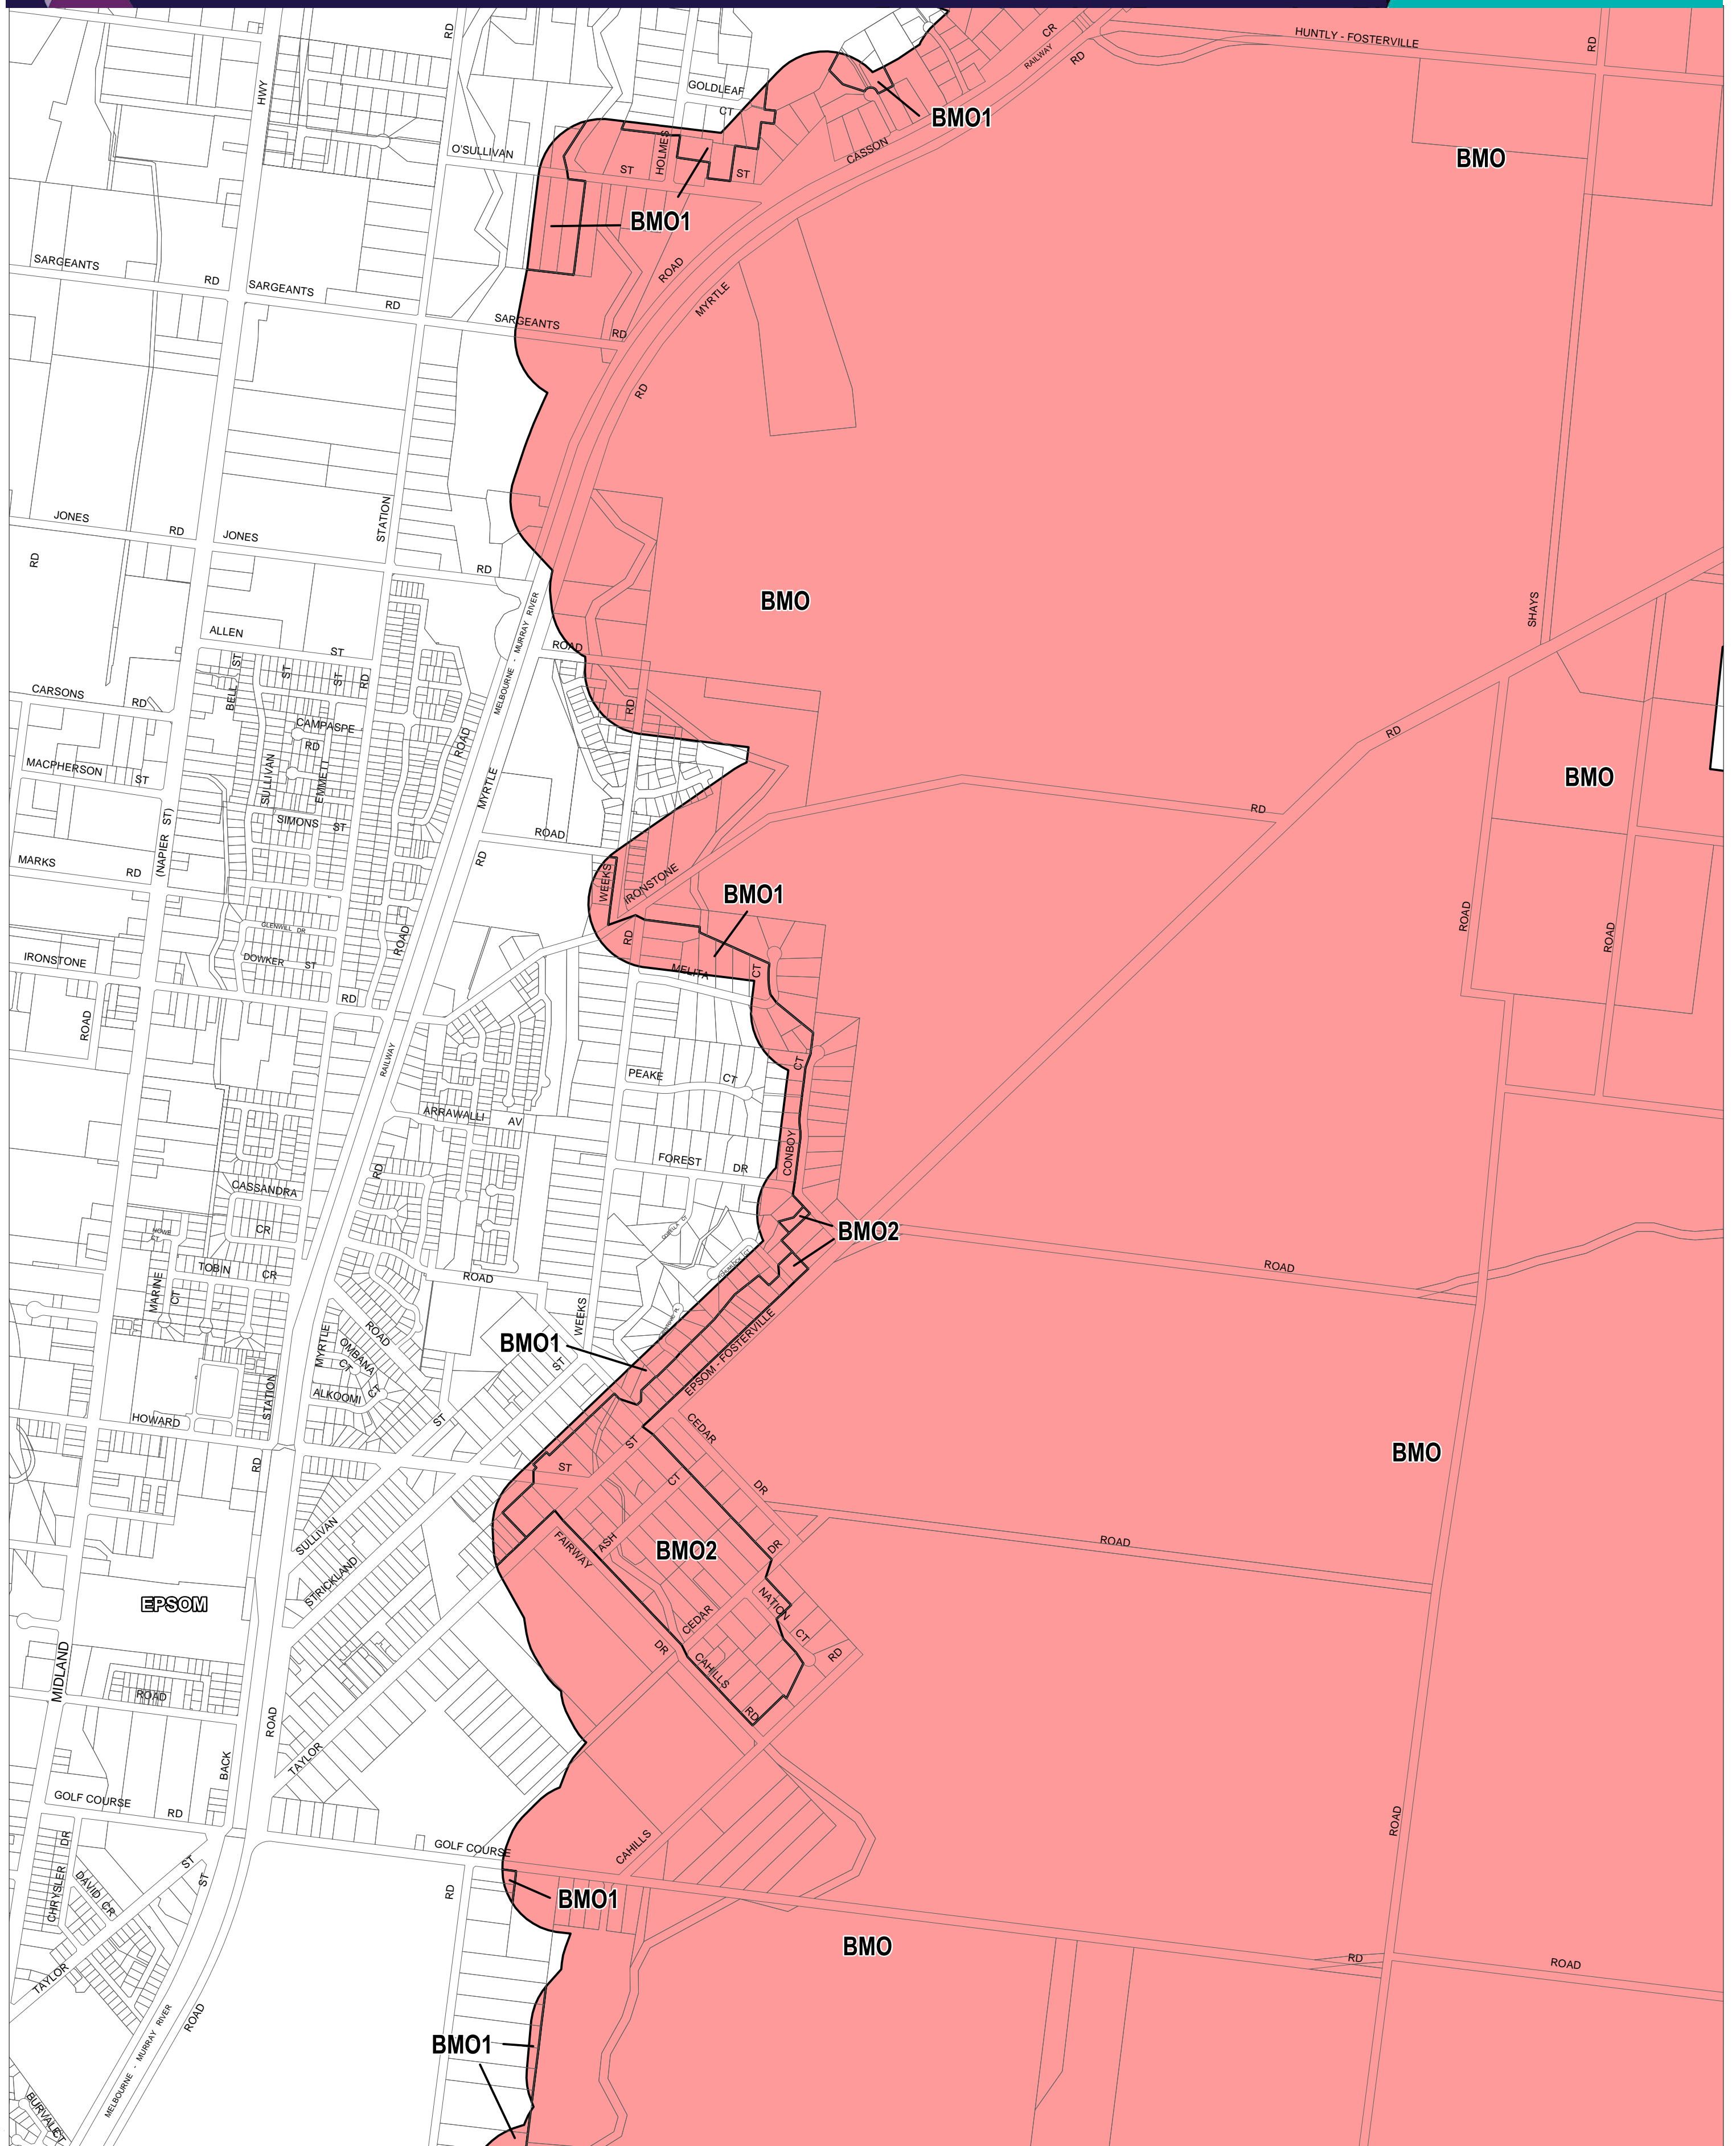

GREATER BENDIGO PLANNING SCHEME - LOCAL PROVISION

1. **Overlays**
2. BMO Bushfire Management Overlay
   - BMO1 Bushfire Management Overlay - Schedule 1
   - BMO2 Bushfire Management Overlay - Schedule 2

--- Municipal Boundary

0 500 1000 500 m

AUSTRALIAN MAP GRID ZONE 55

PREPARED BY: Planning Mapping Services

Printed: 1/12/2016

AMENDMENT GC13

Environment, Land, Water and Planning

INDEX TO ADJOINING SCHEME MAPS