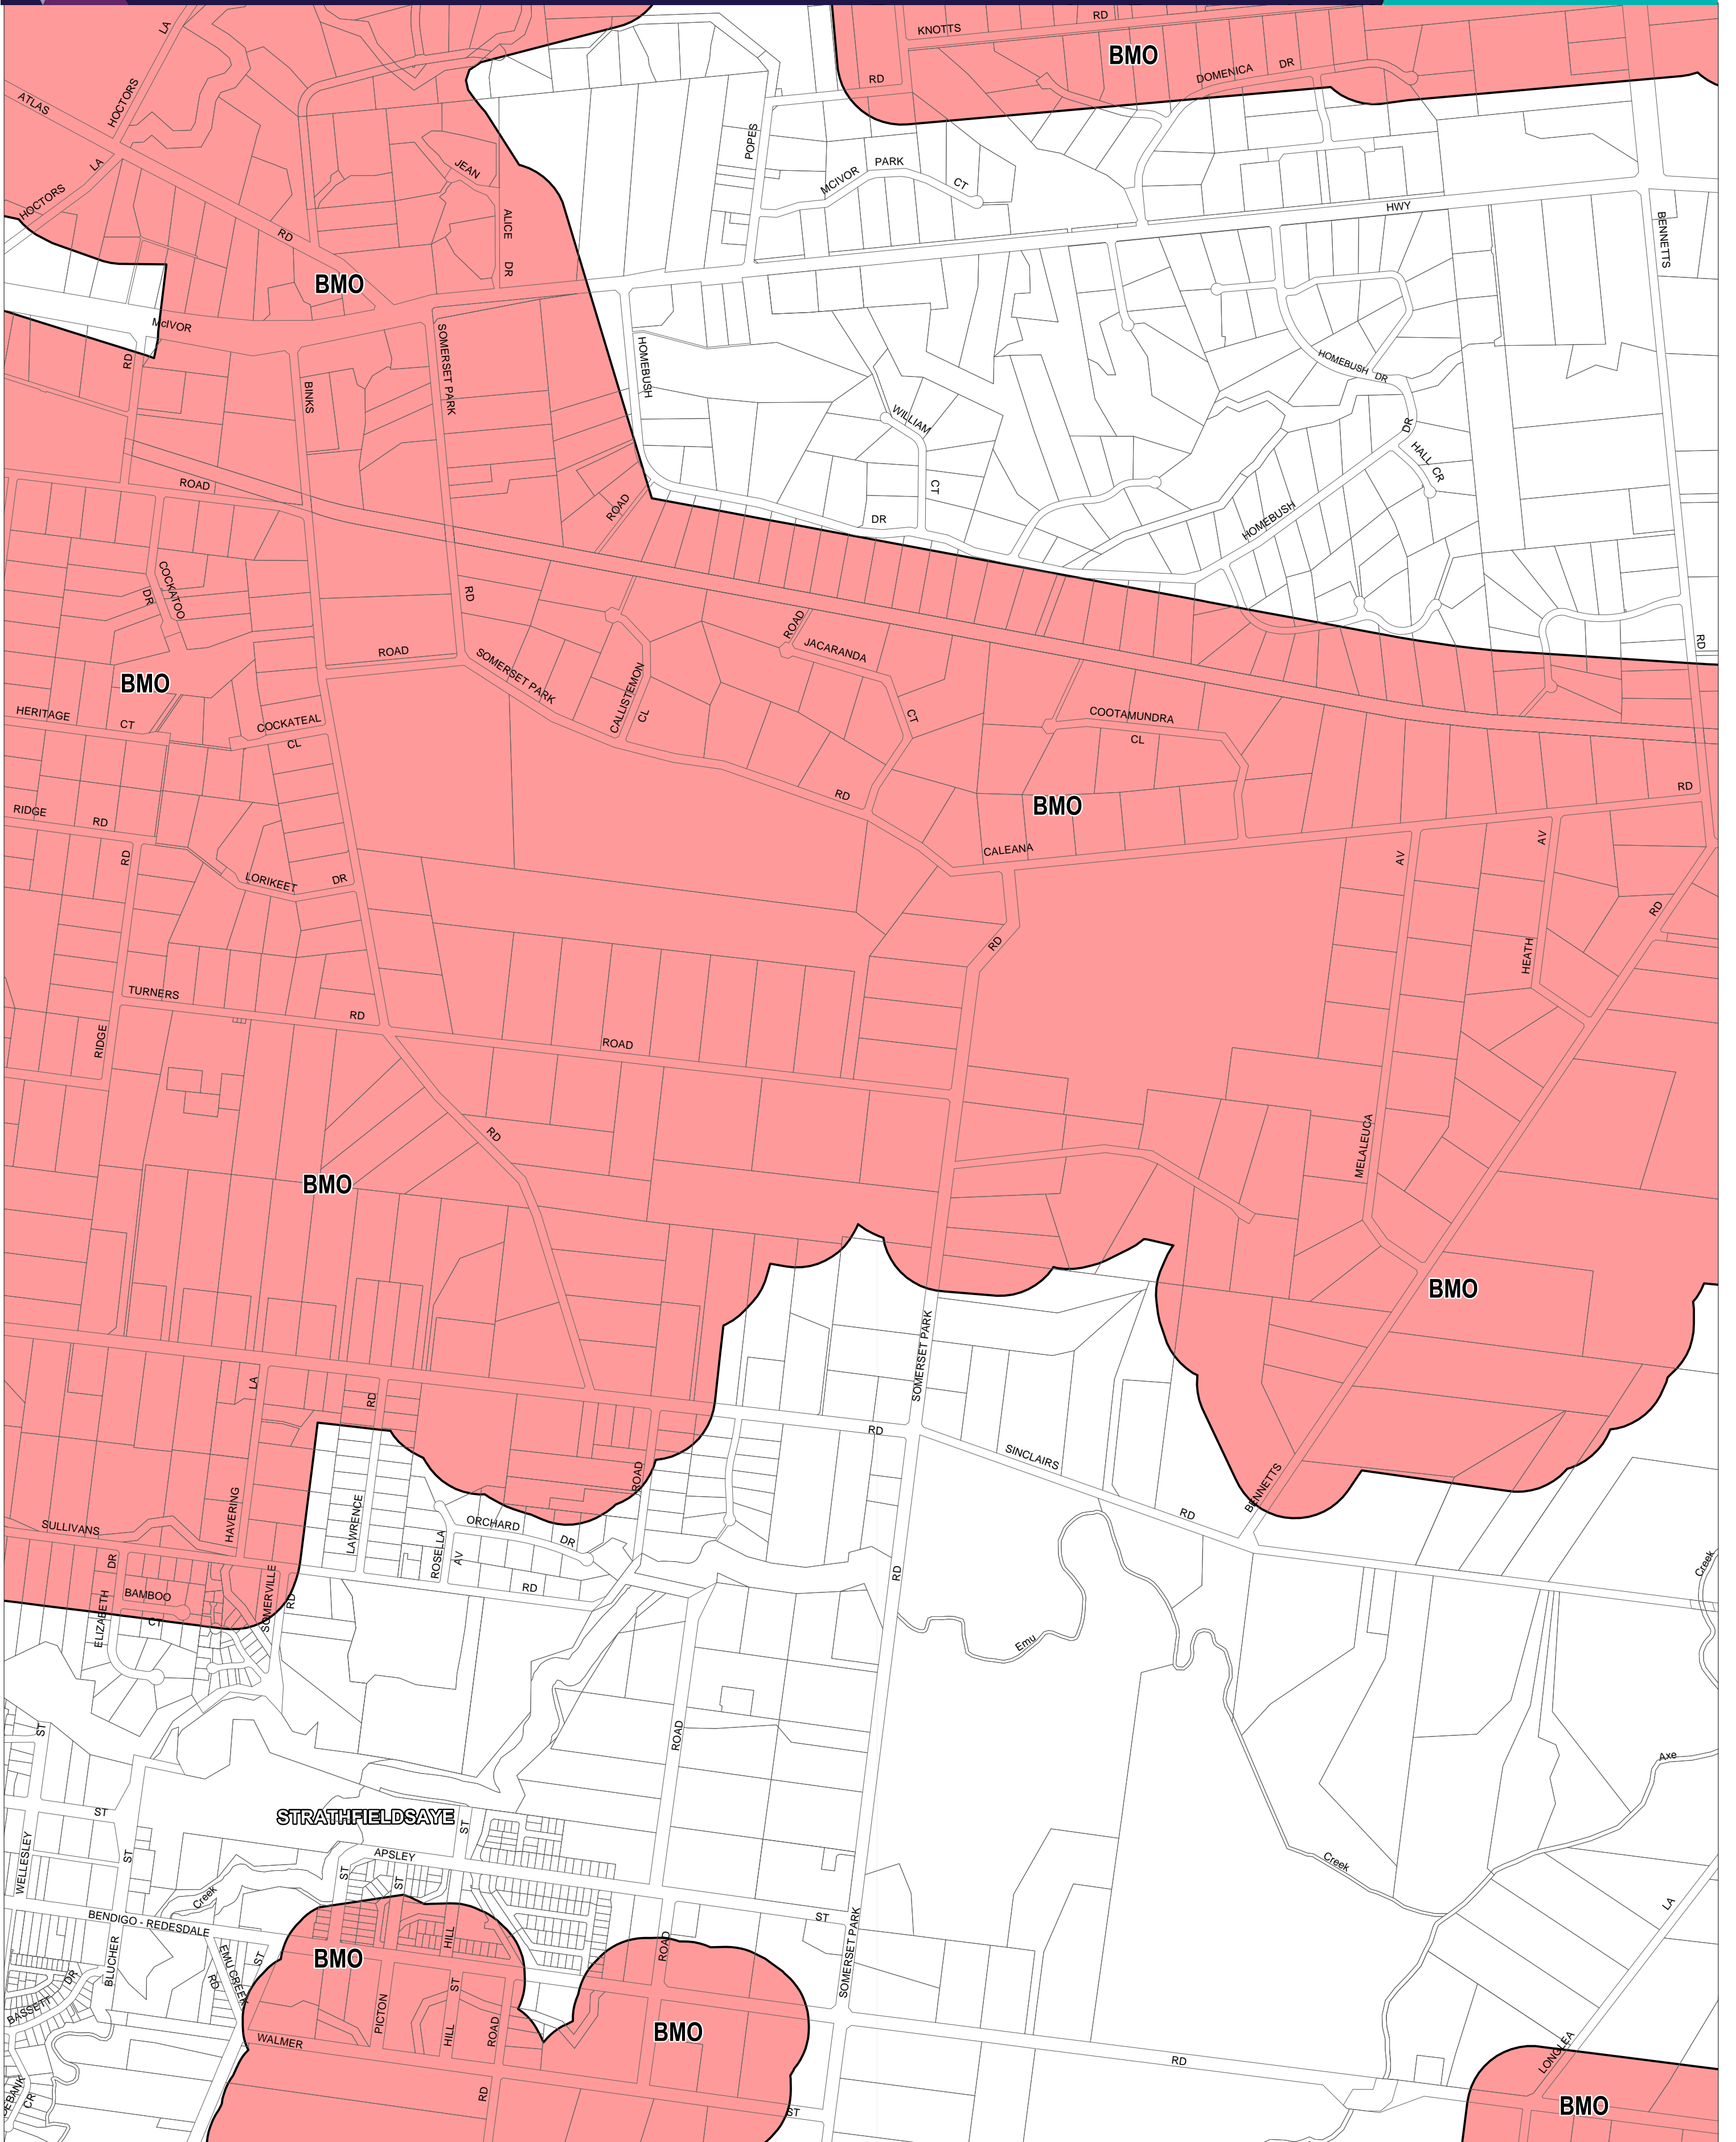

GREATER BENDIGO PLANNING SCHEME - LOCAL PROVISION

Overlays
BMO Bushfire Management Overlay

Municipal Boundary

500 10 500 m

AUSTRALIAN MAP GRID ZONE 55

PREPARED BY: Planning Mapping Services

Printed: 1/12/2016

AMENDMENT GC13

Environment, Land, Water and Planning

INDEX TO ADJOINING SCHEME MAPS