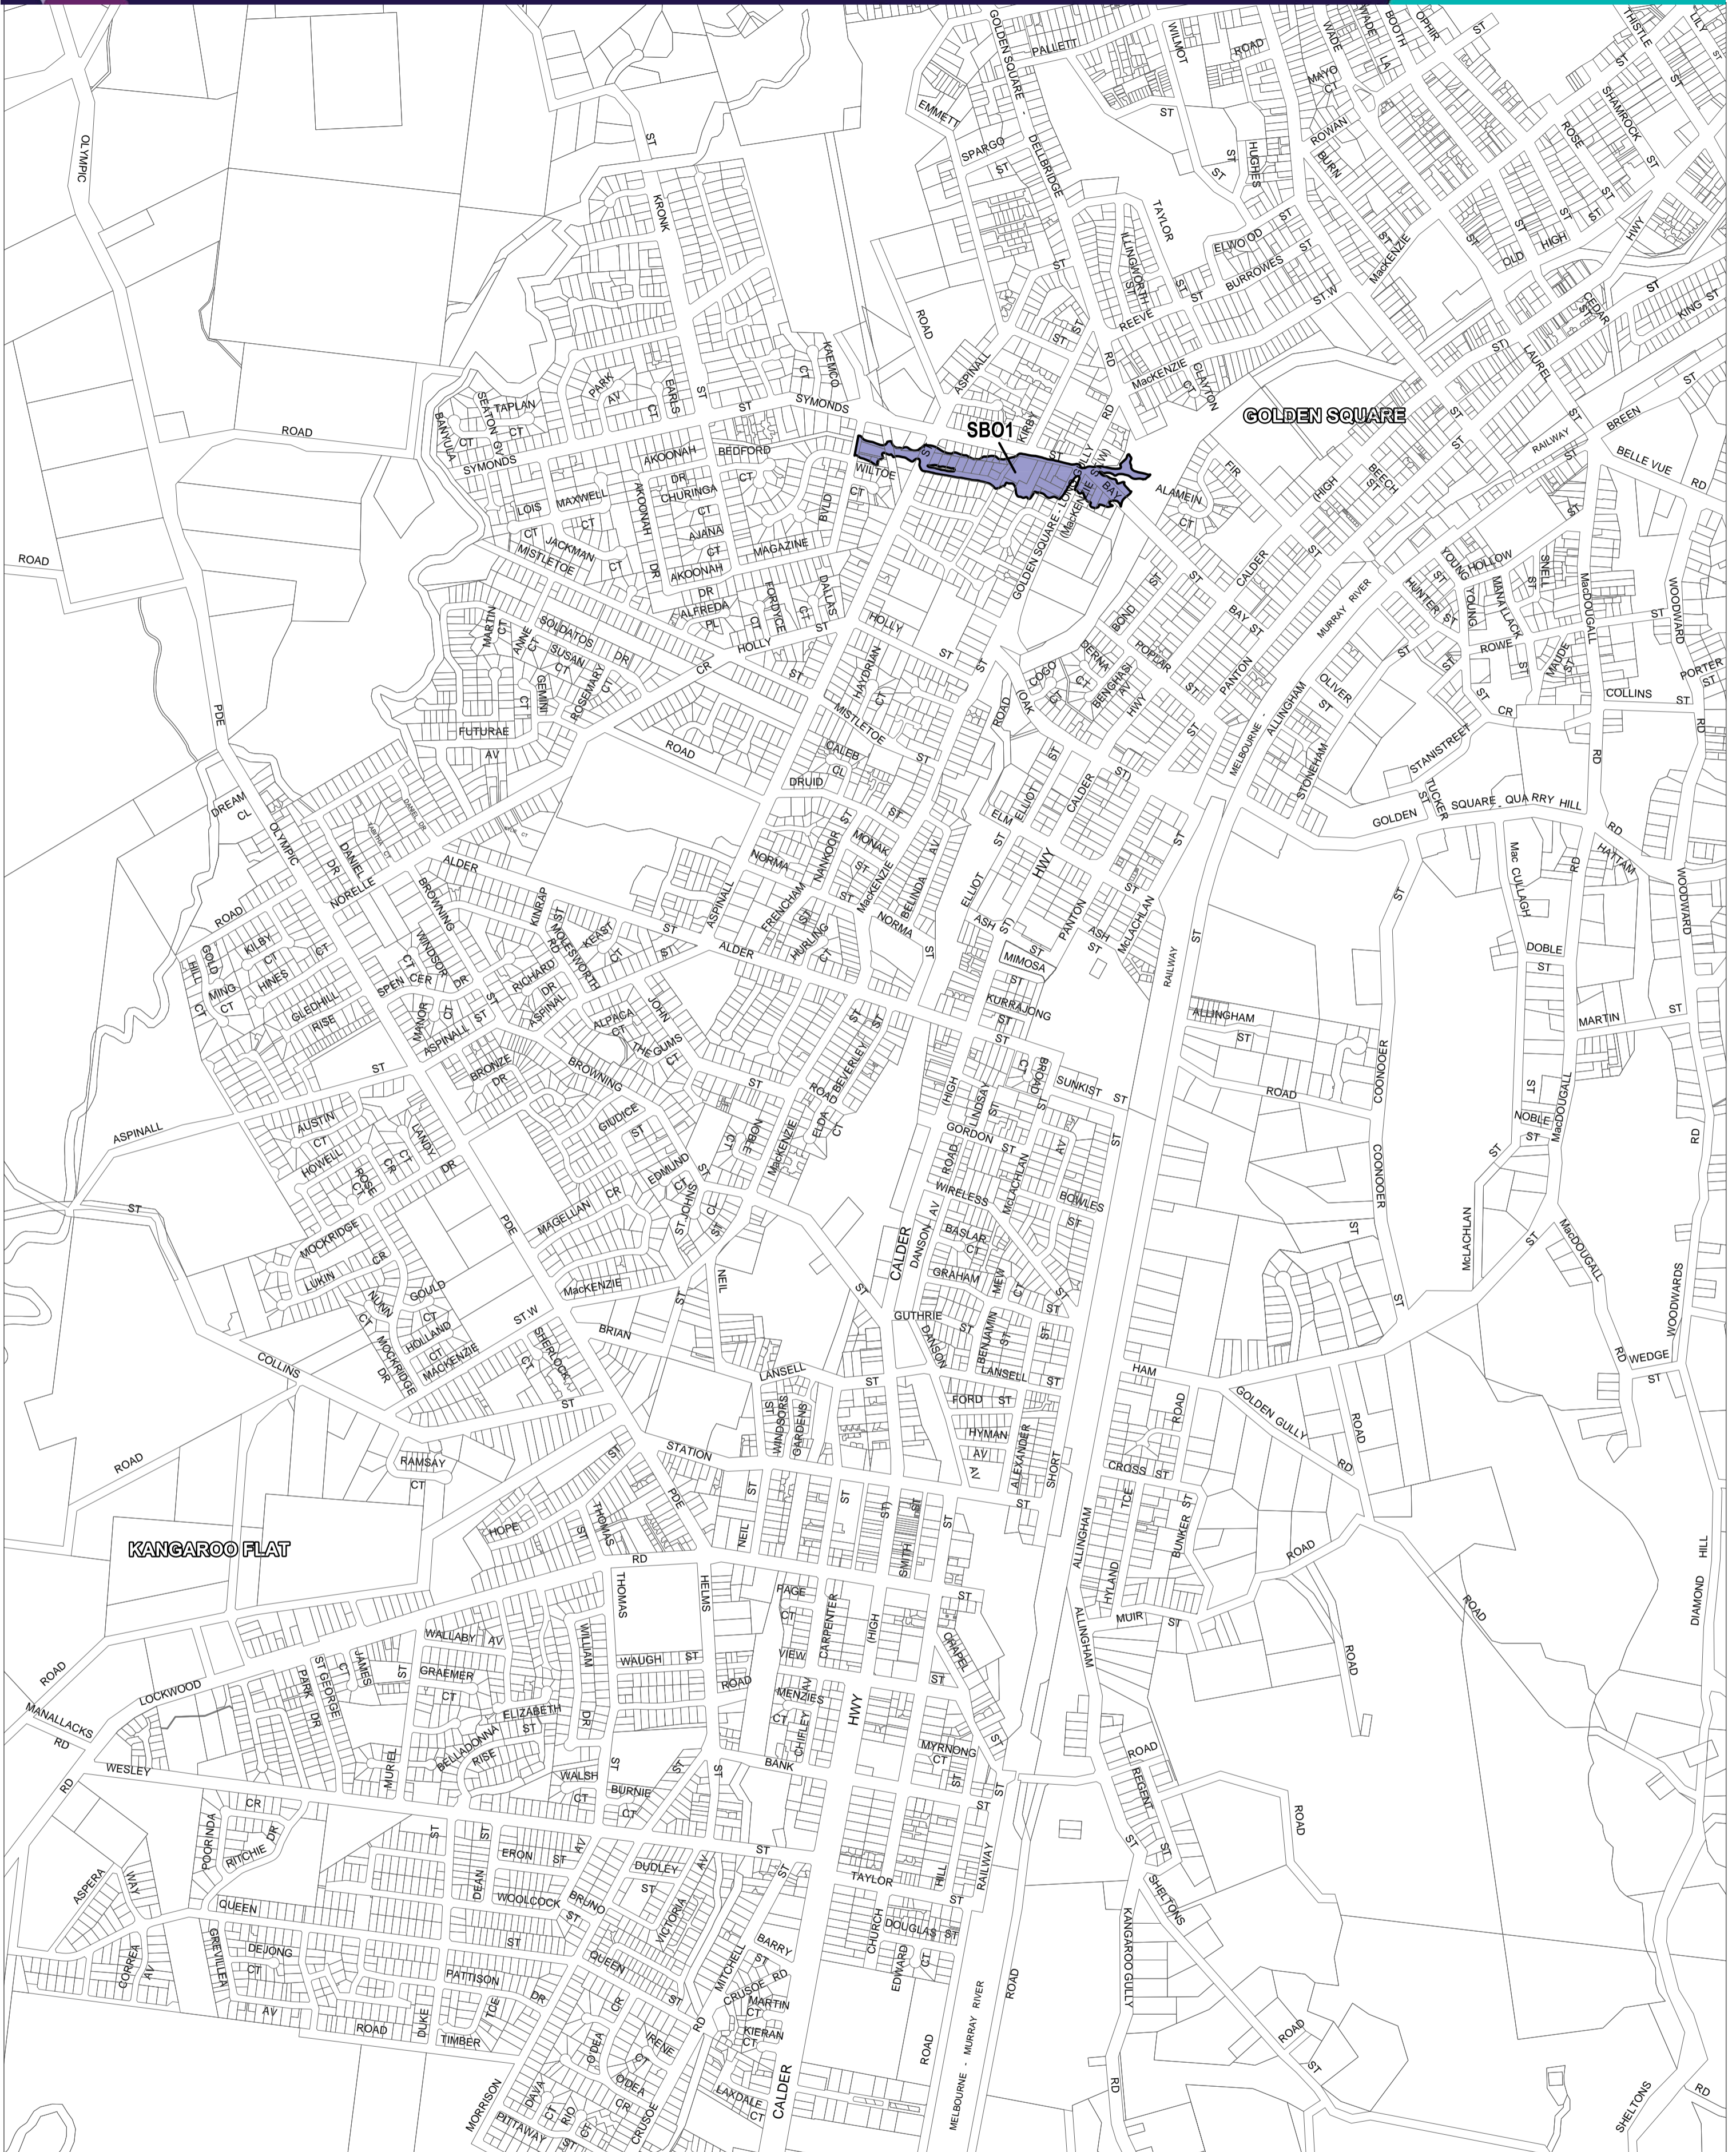

GREATER BENDIGO PLANNING SCHEME - LOCAL PROVISION

Overlays
SBO1 Special Building Overlay - Schedule 1

Municipal Boundary (if shown)

500 0 500 m
AUSTRALIAN MAP GRID ZONE 55

PREPARED BY: Planning Mapping Services

Printed: 23/4/2018

AMENDMENT C221

VICTORIA
State Government

Environment,
Land, Water
and Planning