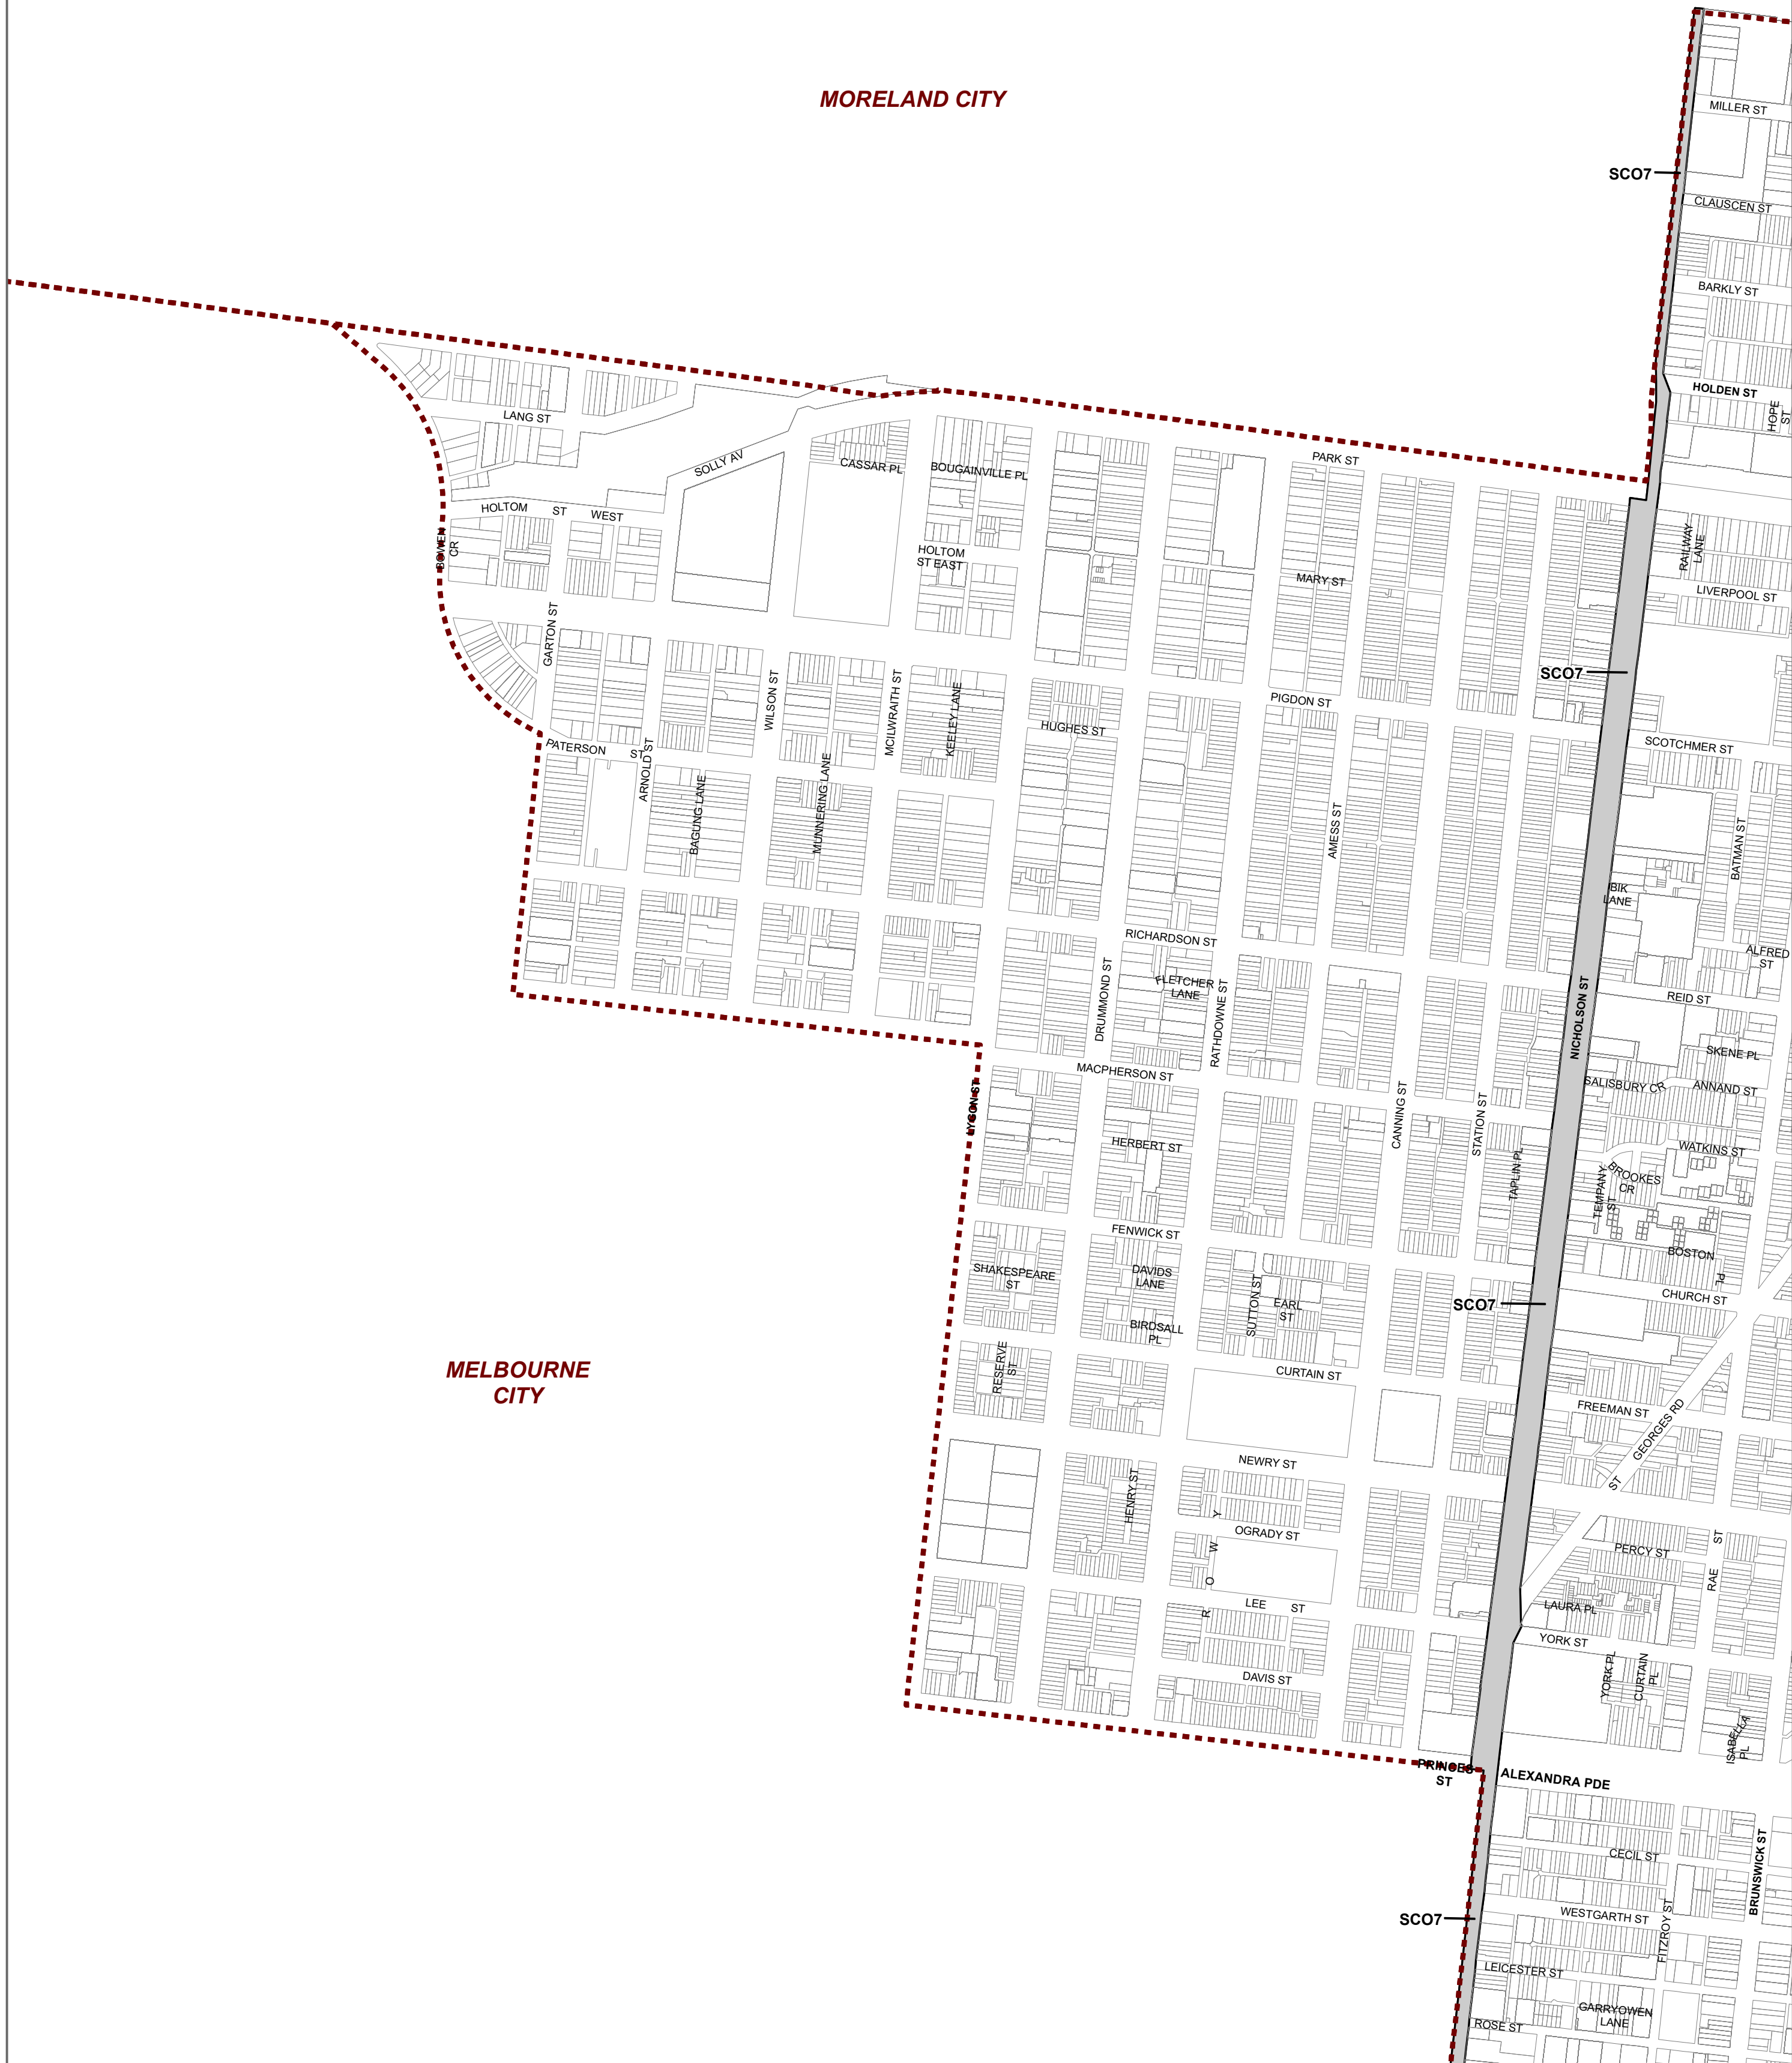

MORELAND CITY

MELBOURNE CITY

LEGEND
 SC07 - Specific Controls Overlay - Schedule 7

Municipal Boundary

Disclaimer
 This publication may be of assistance to you but the State of Victoria and its employees do not guarantee that the publication is without flaw of any kind or is wholly appropriate for your particular purposes and therefore disclaims all liability for any error, loss or other consequence which may arise from you relying on any information in this publication.

© The State of Victoria Department of Environment, Land, Water and Planning 2020

Australian Map Grid Zone 55

Planning Group
AMENDMENT C265yara
 Printed: 15/04/2020

Environment,
 Land, Water
 and Planning

INDEX TO ADJOINING SCHEME MAPS