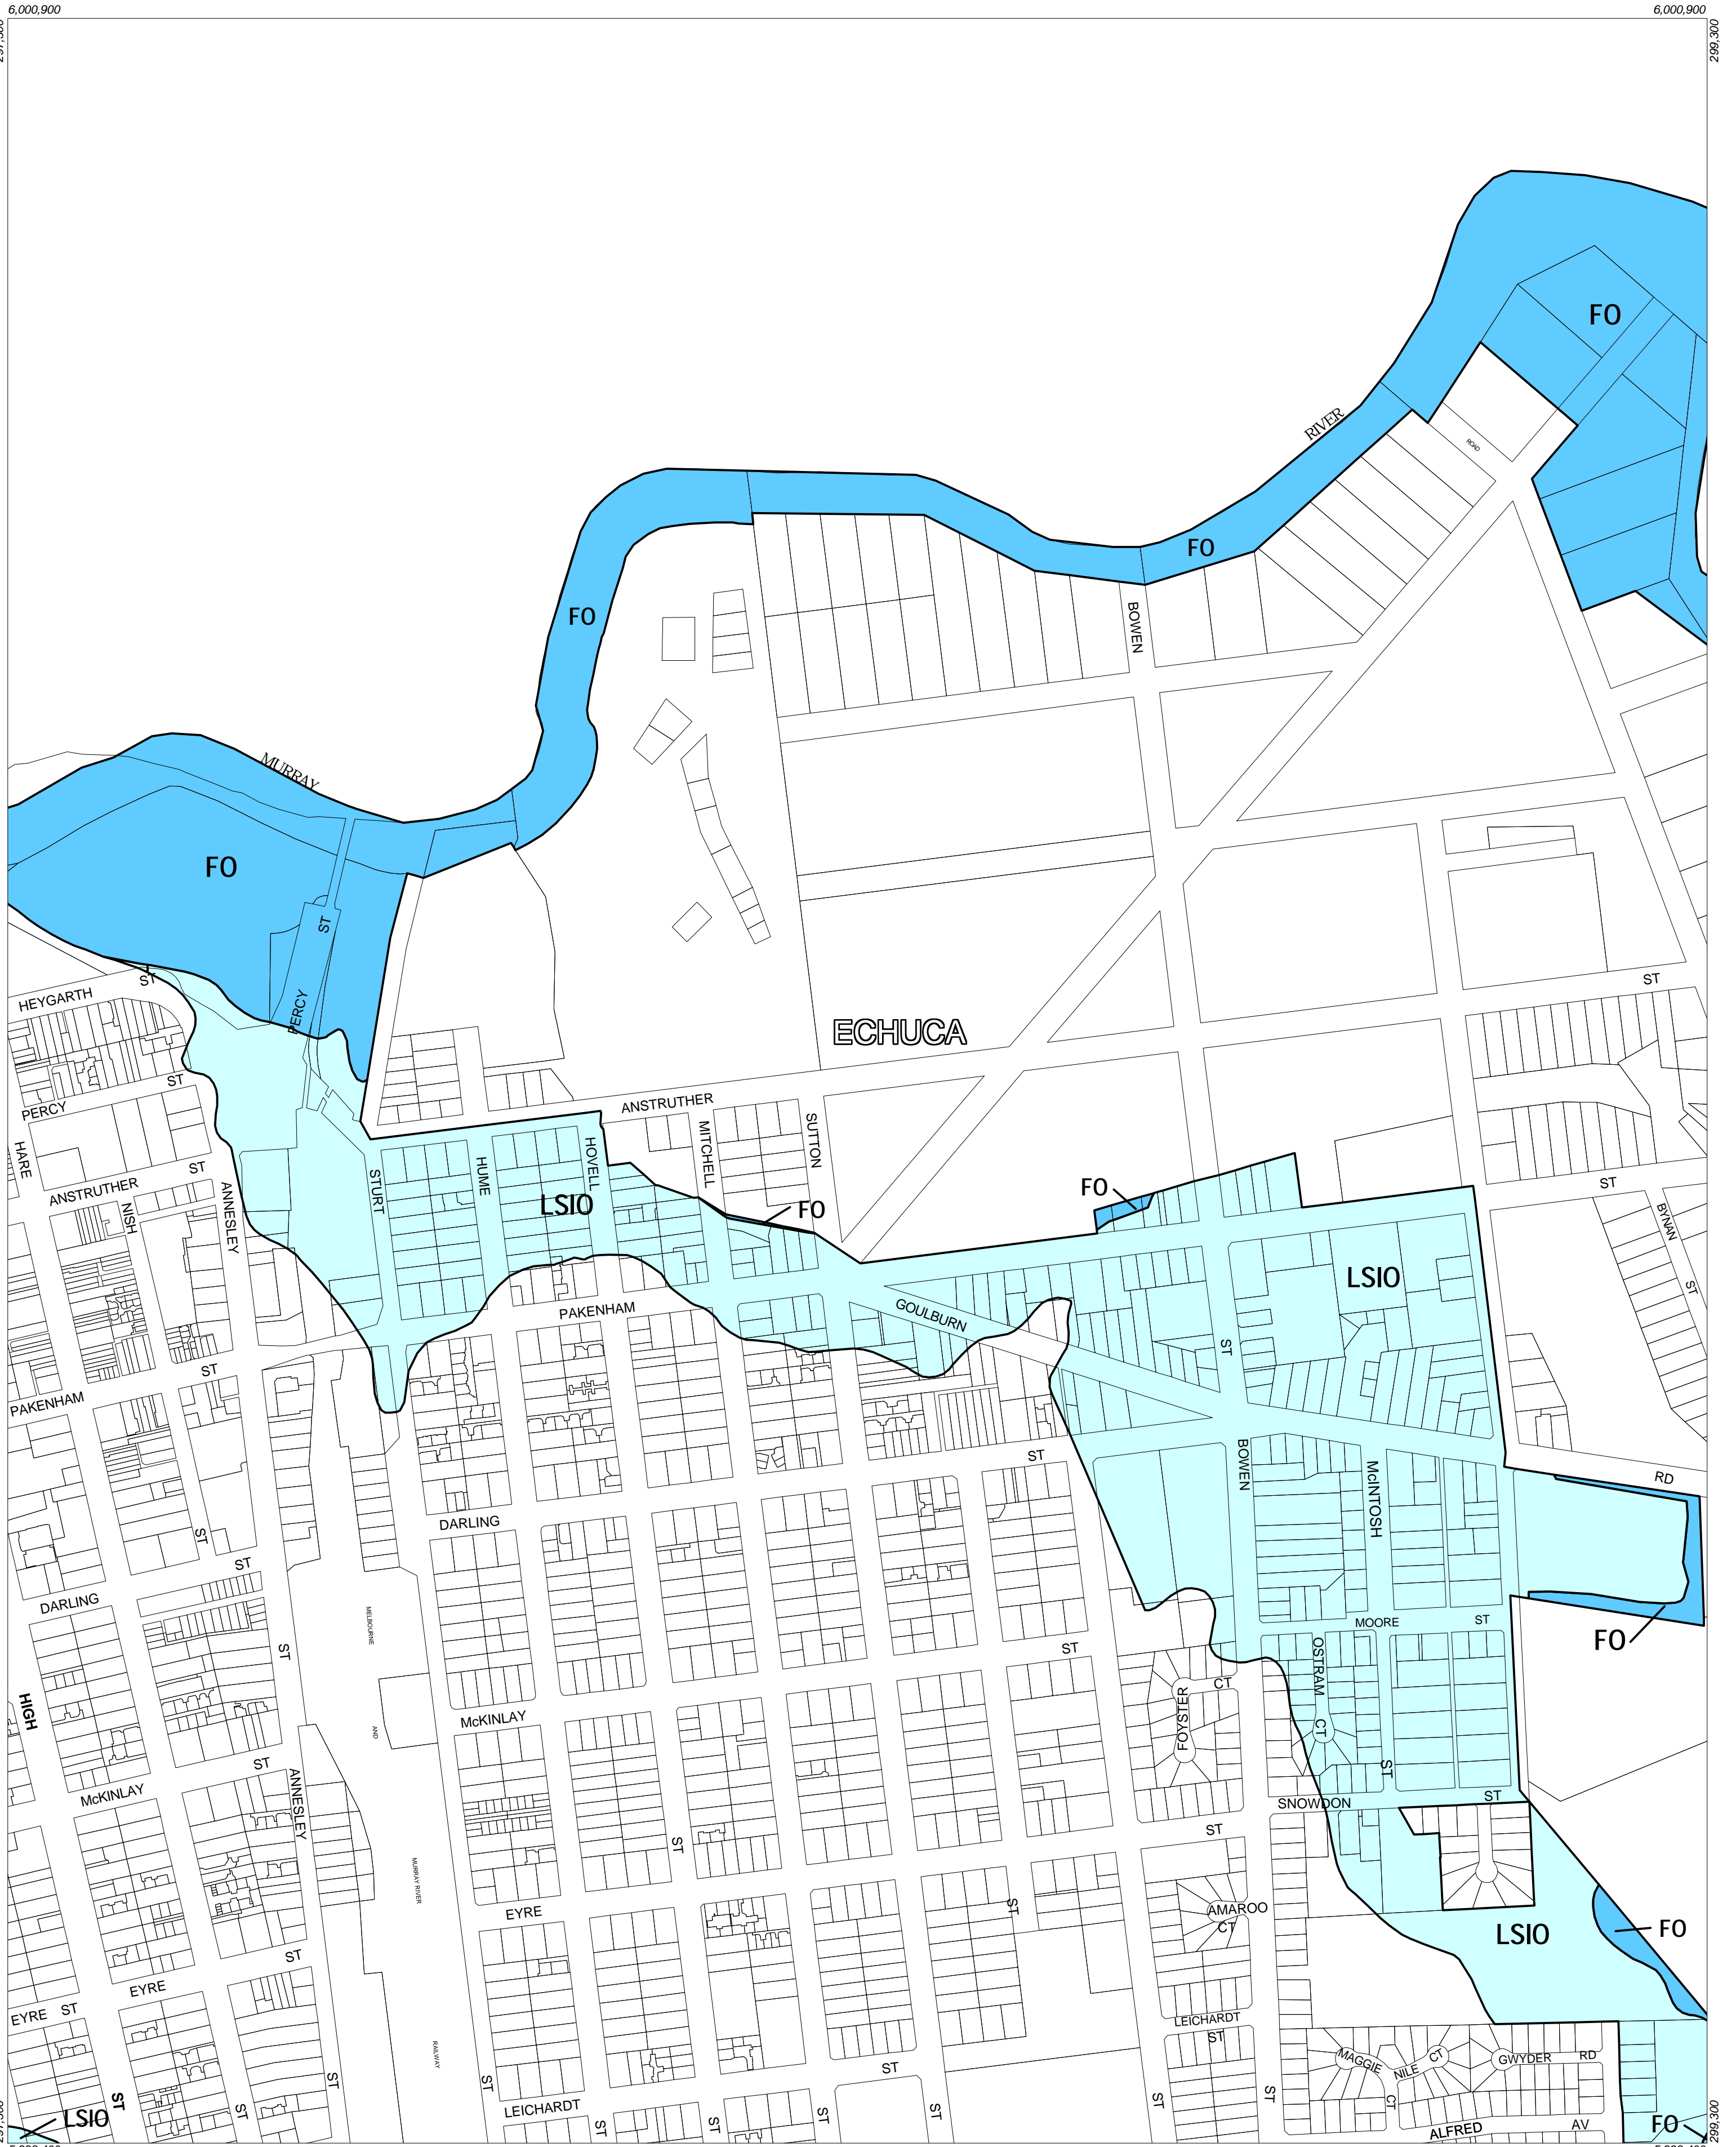

CAMPASPE PLANNING SCHEME - LOCAL PROVISION

This publication is copyright. No part may be reproduced by any process except in accordance with the provisions of the Copyright Act. © State of Victoria.

Overlays

- FO Floodway Overlay
- LSIO Land Subject To Inundation Overlay

Amendment C14 Pt.1
Printed: 3/12/2003