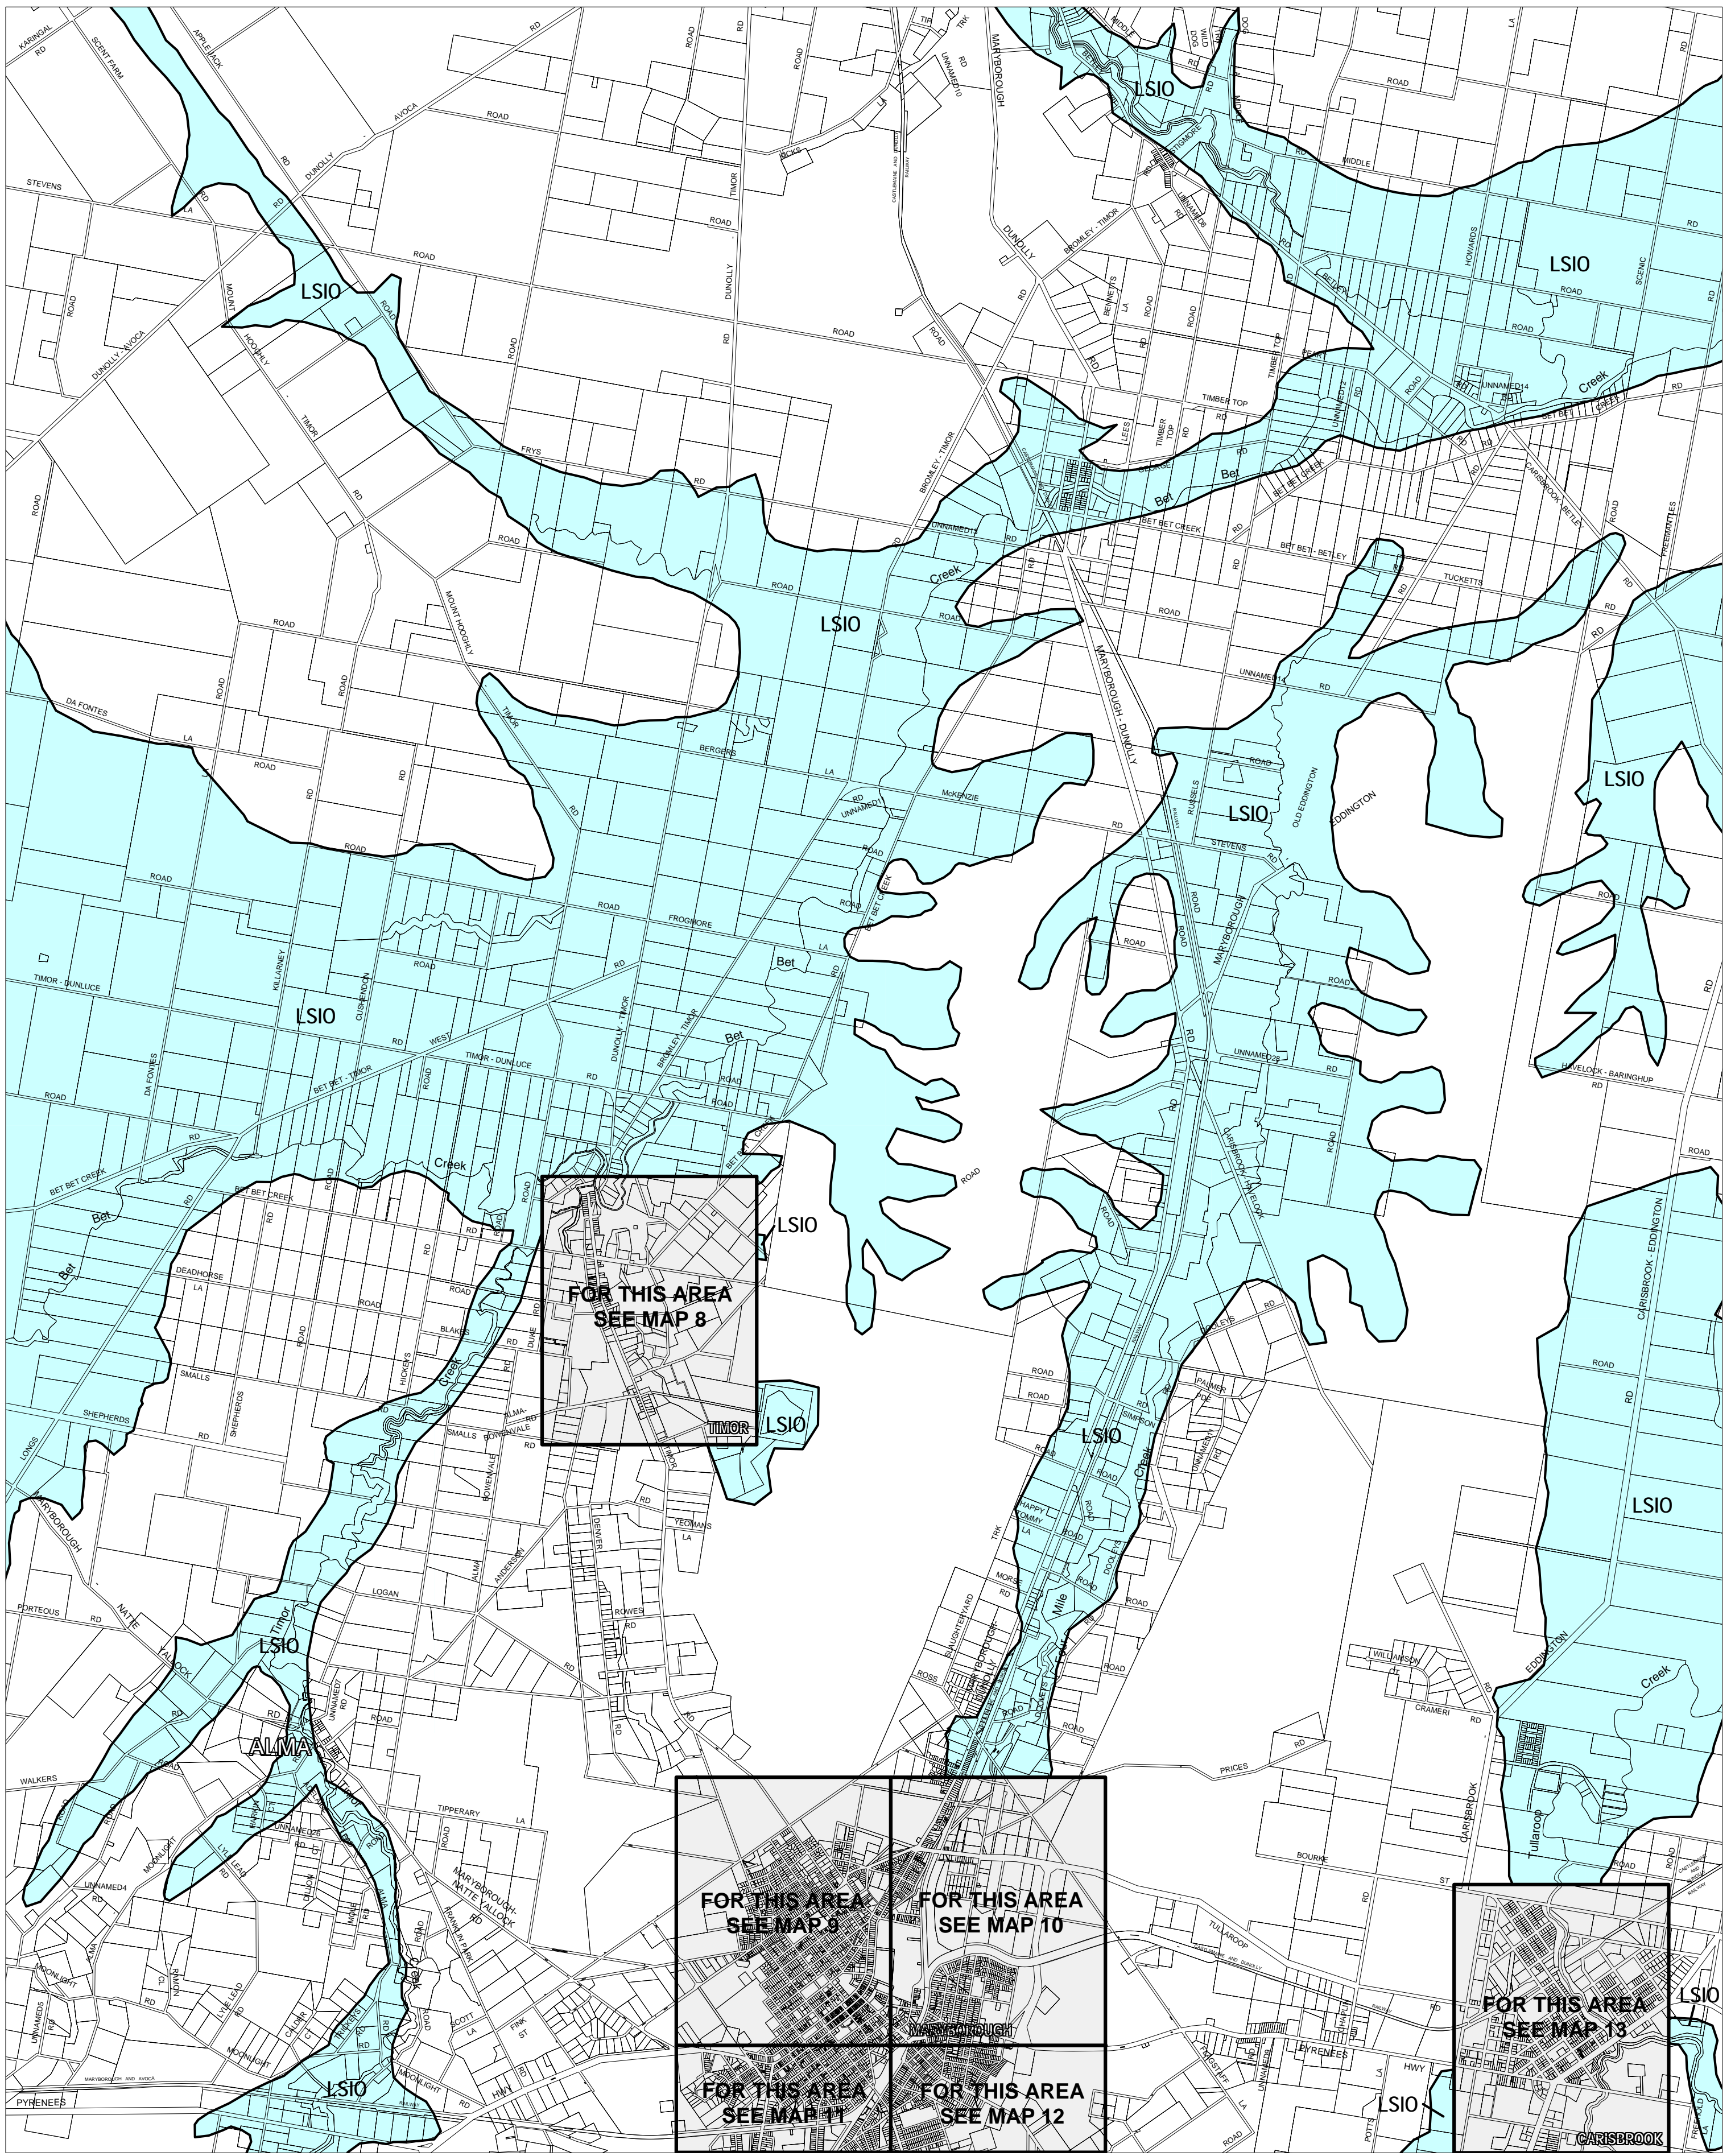

CENTRAL GOLDFIELDS PLANNING SCHEME - LOCAL PROVISION

Overlays
LSIO Land Subject to Inundation Overlay

Printed: 13/9/2007