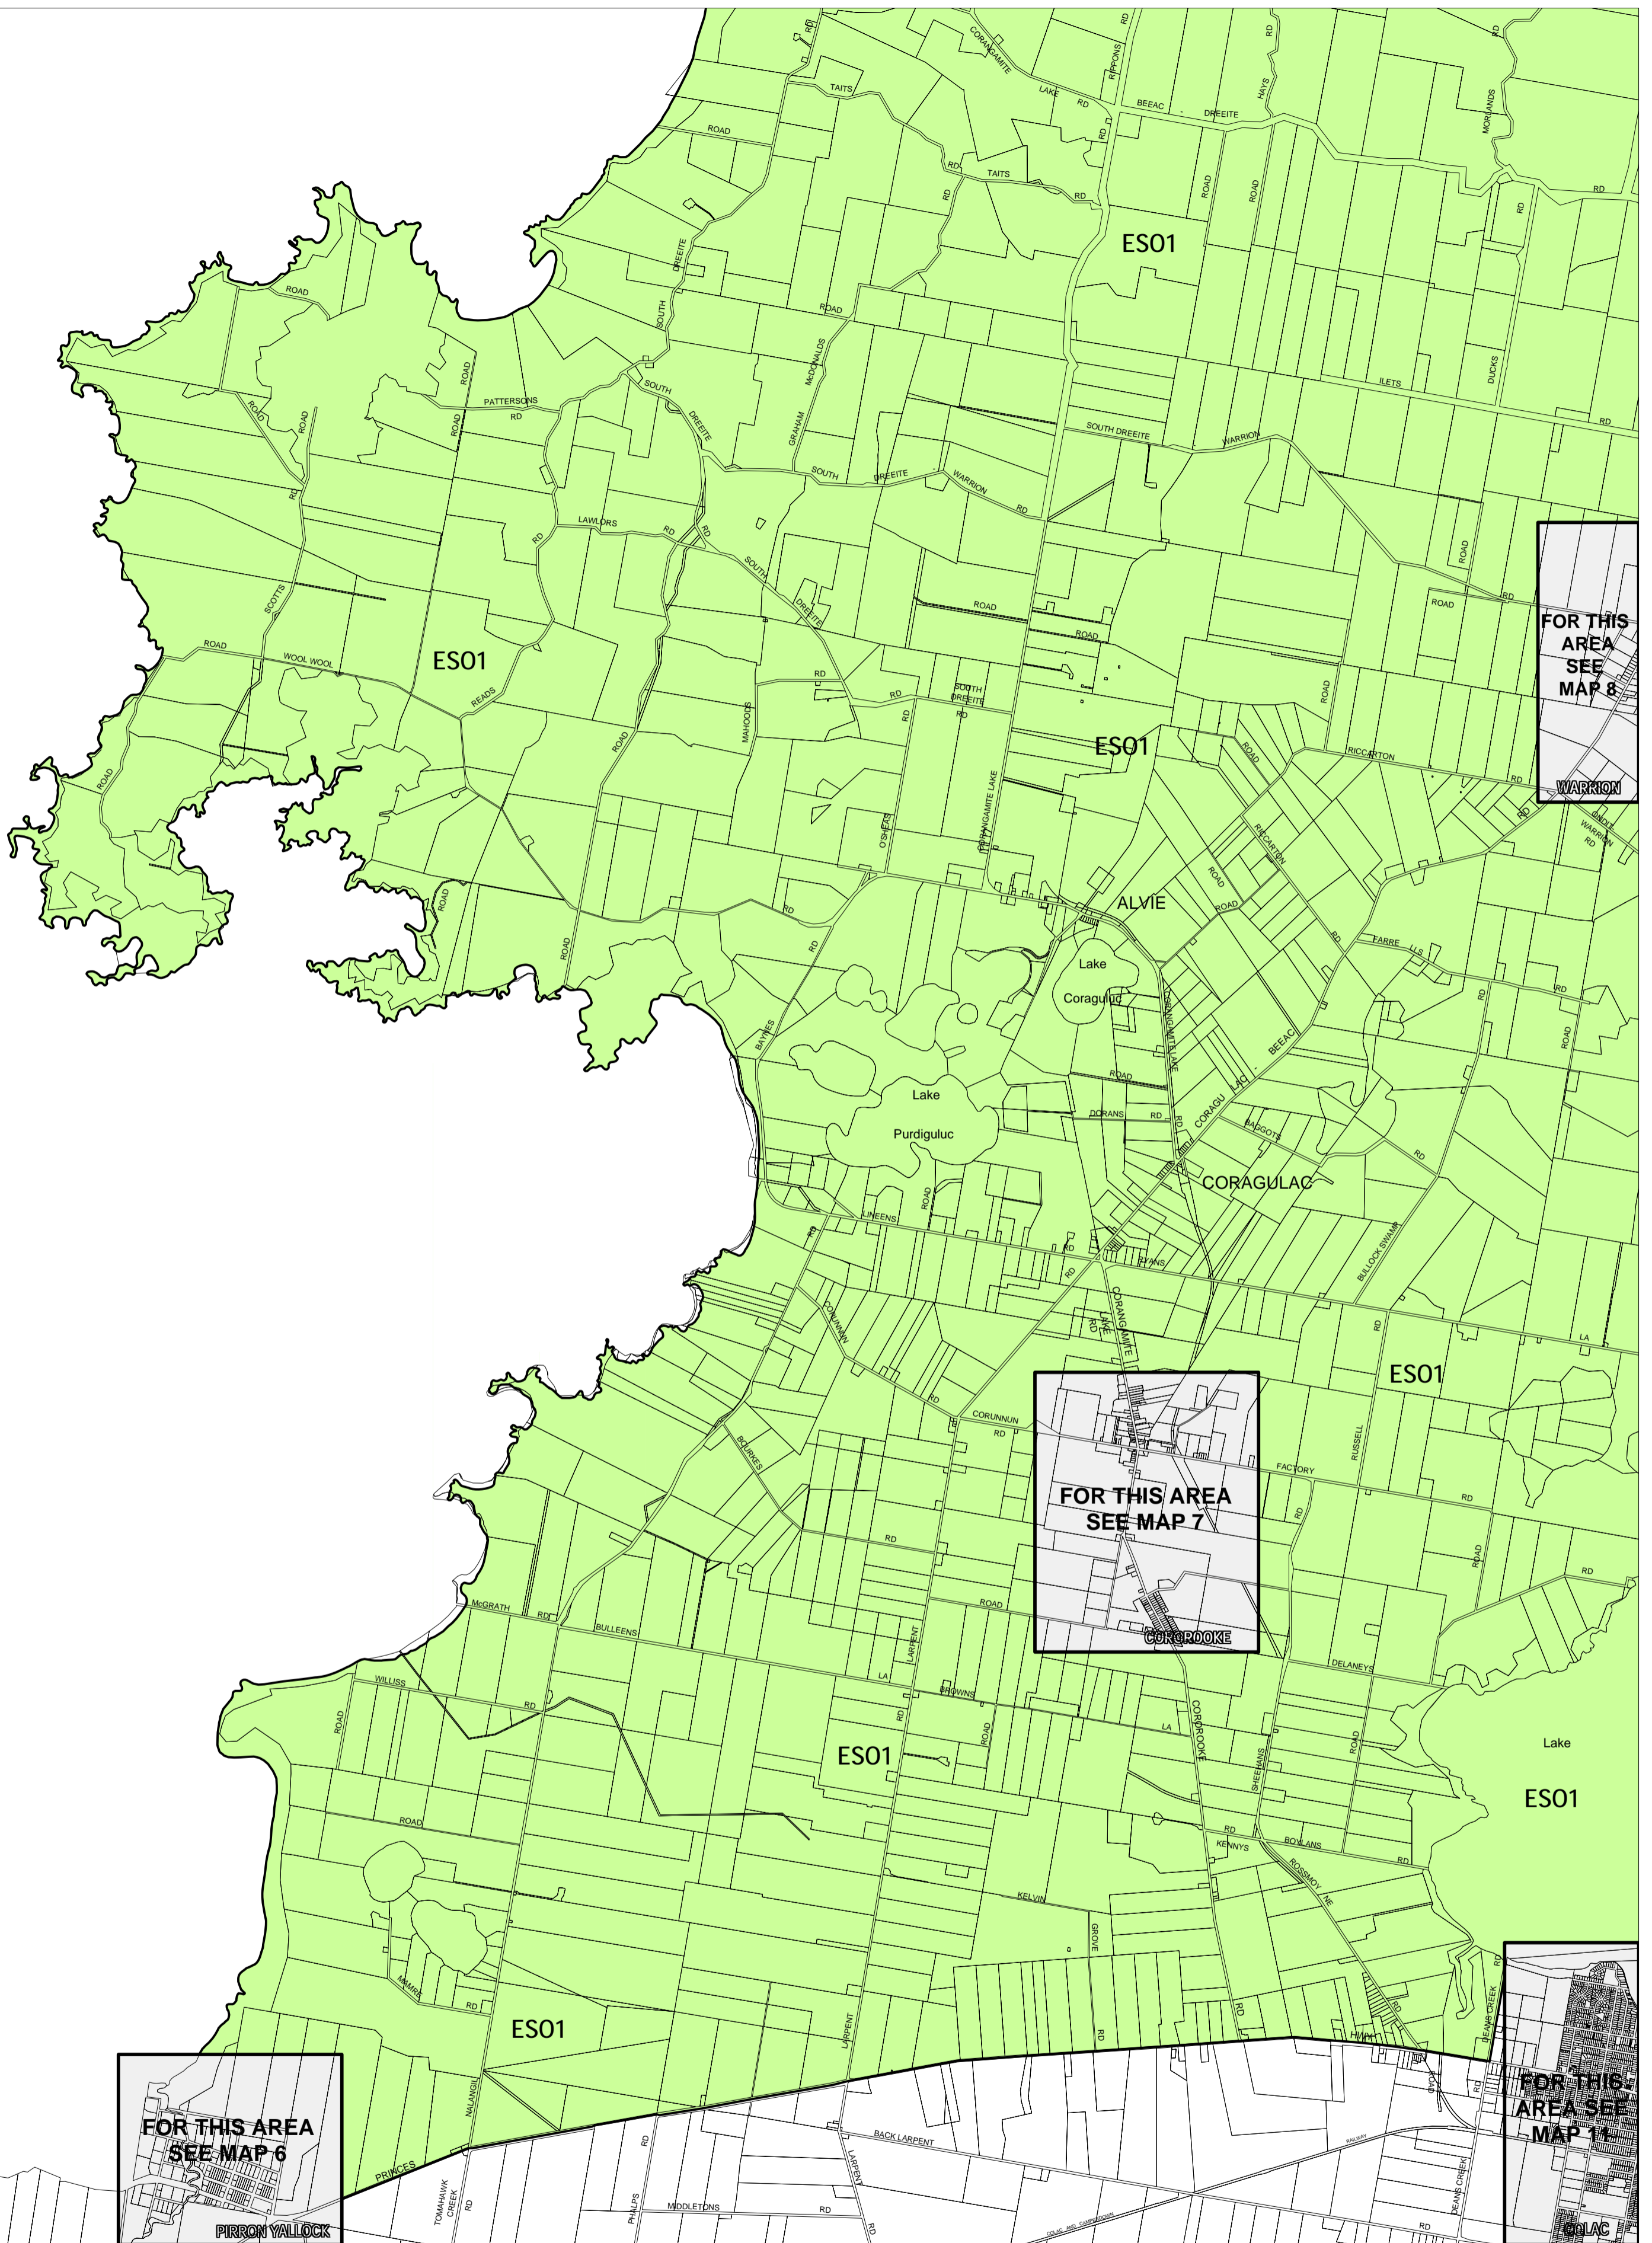

COLAC OTWAY PLANNING SCHEME - LOCAL PROVISION

Overlays

- ES01 Environmental Significance Overlay - Schedule 1

AUSTRALIAN MAP GRID ZONE 54

INDEX TO ADJOINING METRIC SERIES MAP

	1	2	4
	5	9	12
14	15	16	18
19	20	21	22
25	26	27	

Printed: 12/6/2009

AMENDMENT C55