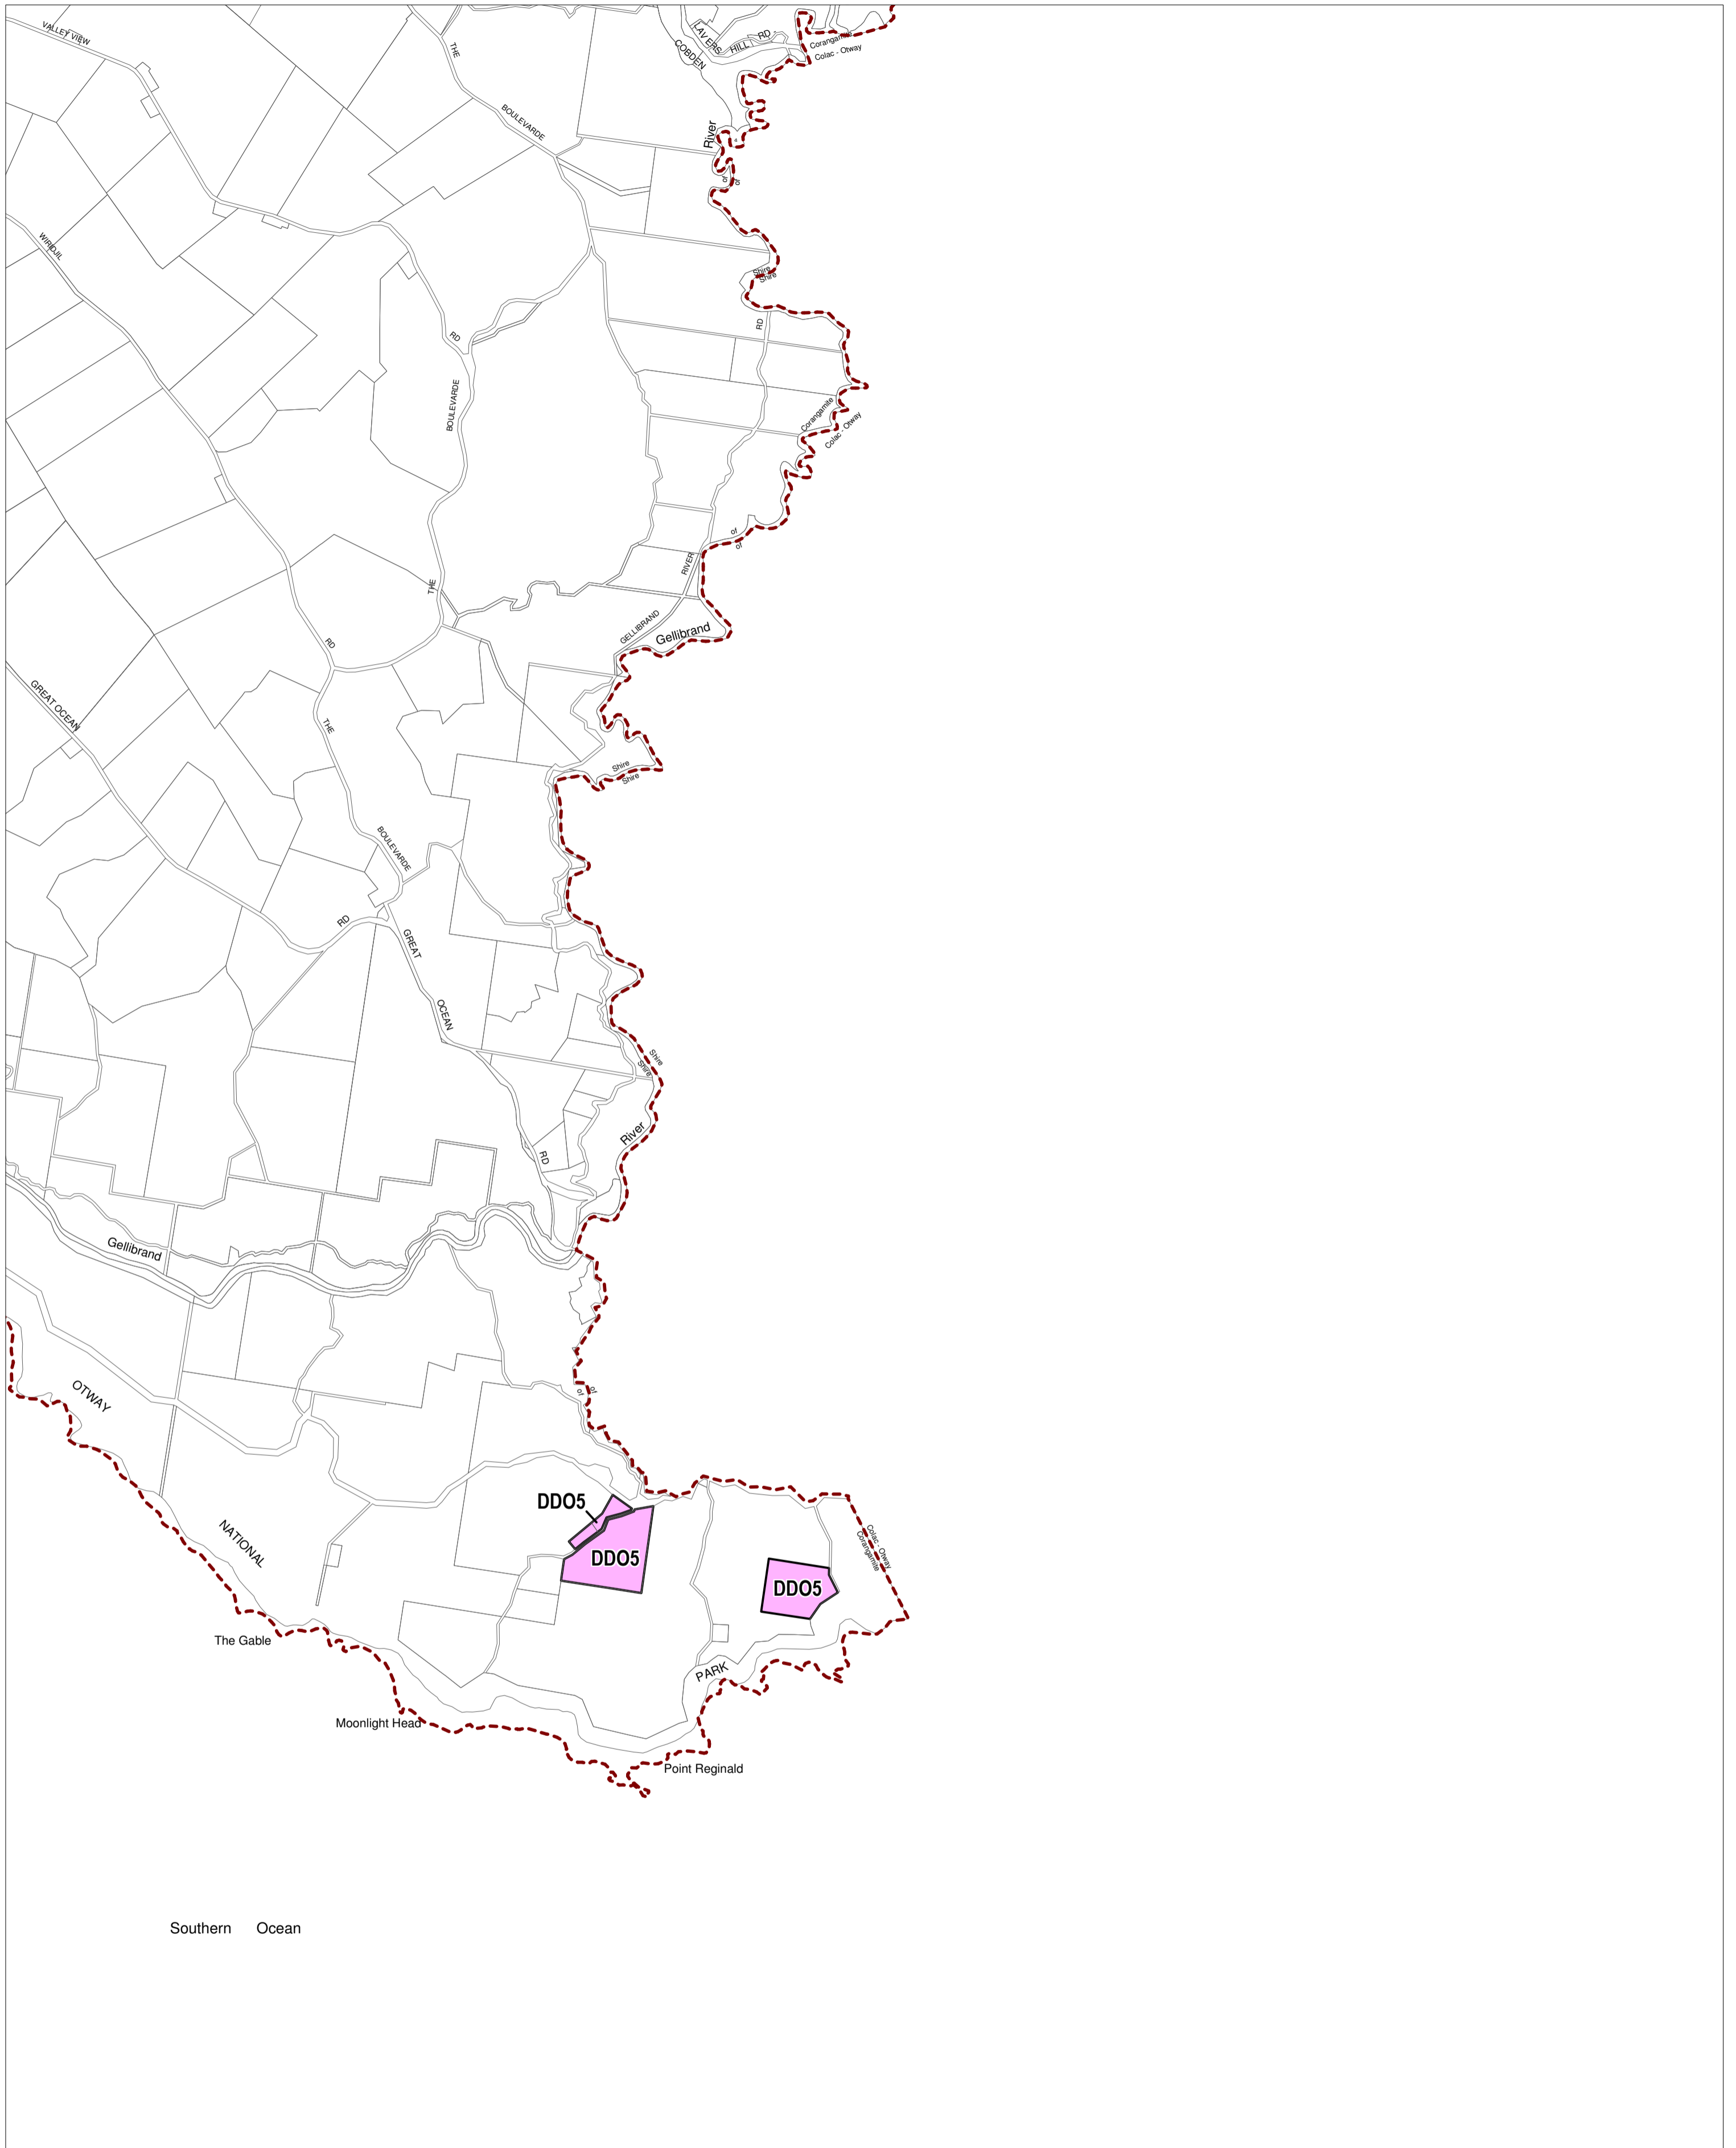

CORANGAMITE PLANNING SCHEME - LOCAL PROVISION

AUSTRALIAN MAP GRID ZONE 54

INDEX TO ADJOINING METRIC SERIES MAP

Printed: 21/11/2012

AMENDMENT C30