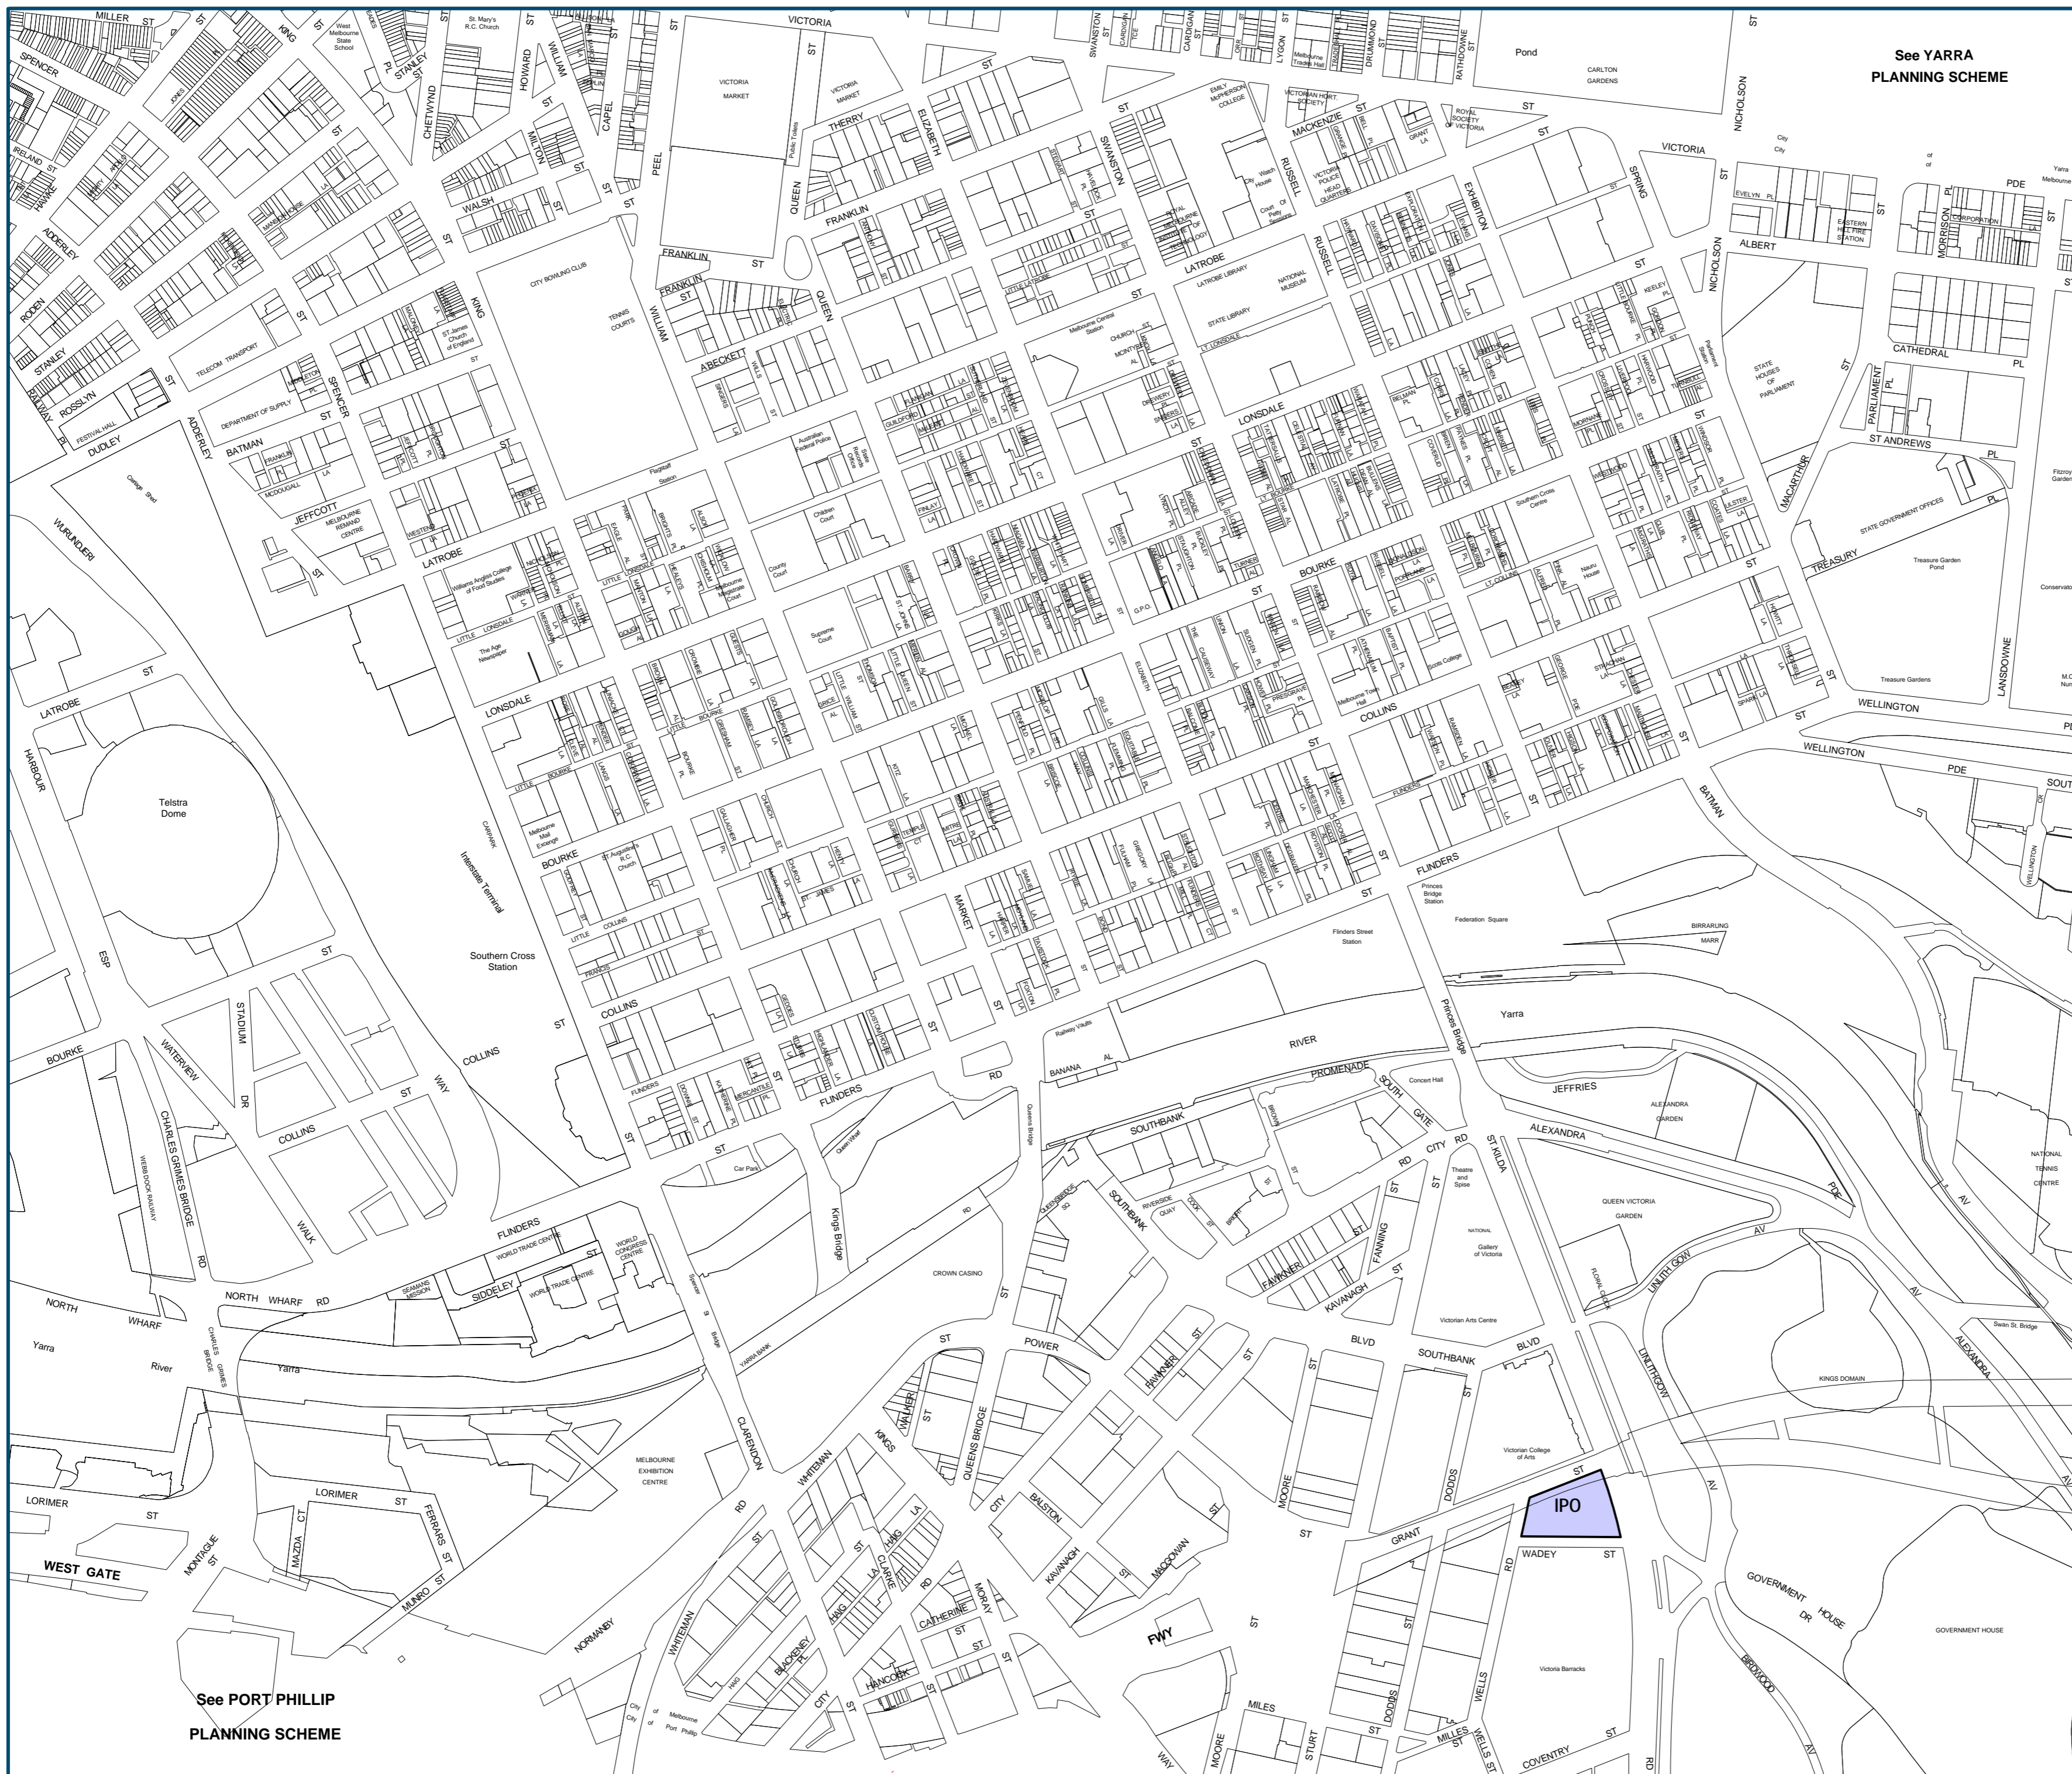

MELBOURNE PLANNING SCHEME - LOCAL PROVISION

See YARRA PLANNING SCHEME

See PORT PHILLIP PLANNING SCHEME

INCORPORATED PLAN OVERLAY

Overlays

- IPO Incorporated Plan Overlay

INDEX TO ADJOINING MAPS

Printed: 23/10/2007

AMENDMENT C119

MAP No 8IPO