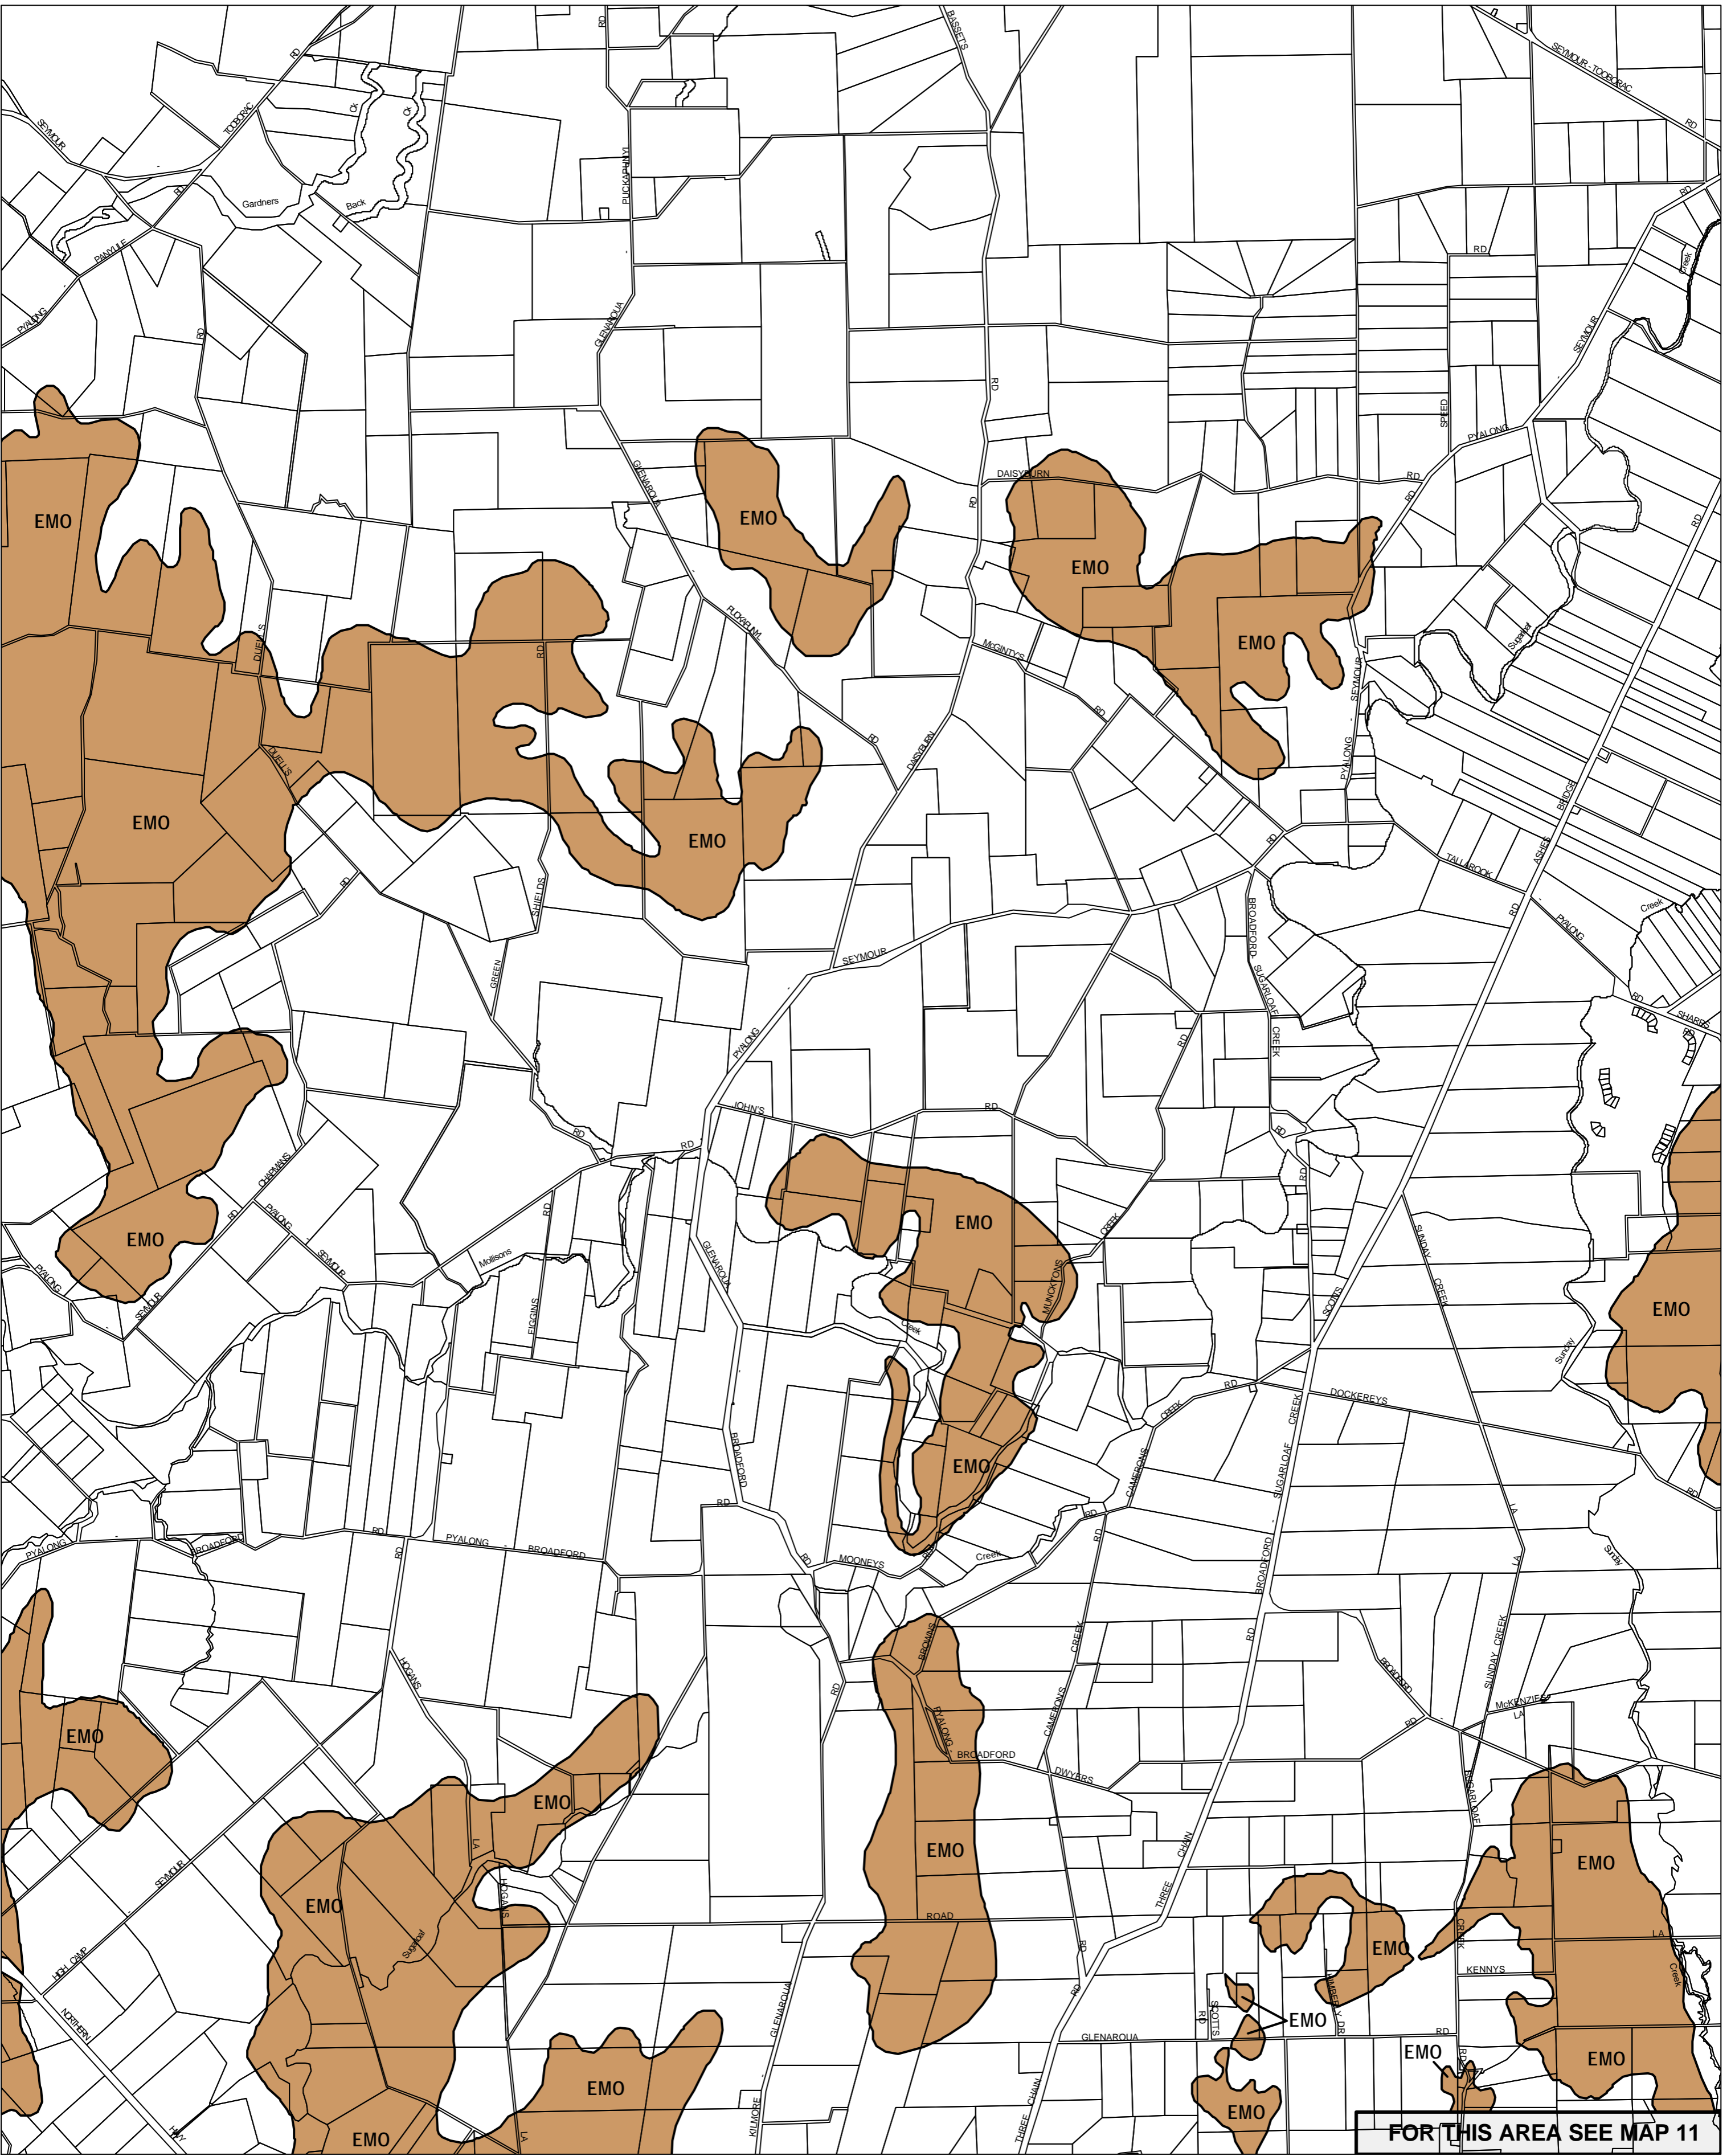

MITCHELL PLANNING SCHEME - LOCAL PROVISION

Overlays

EMO Erosion Management Overlay

Printed: 15/10/2009

AMENDMENT C39