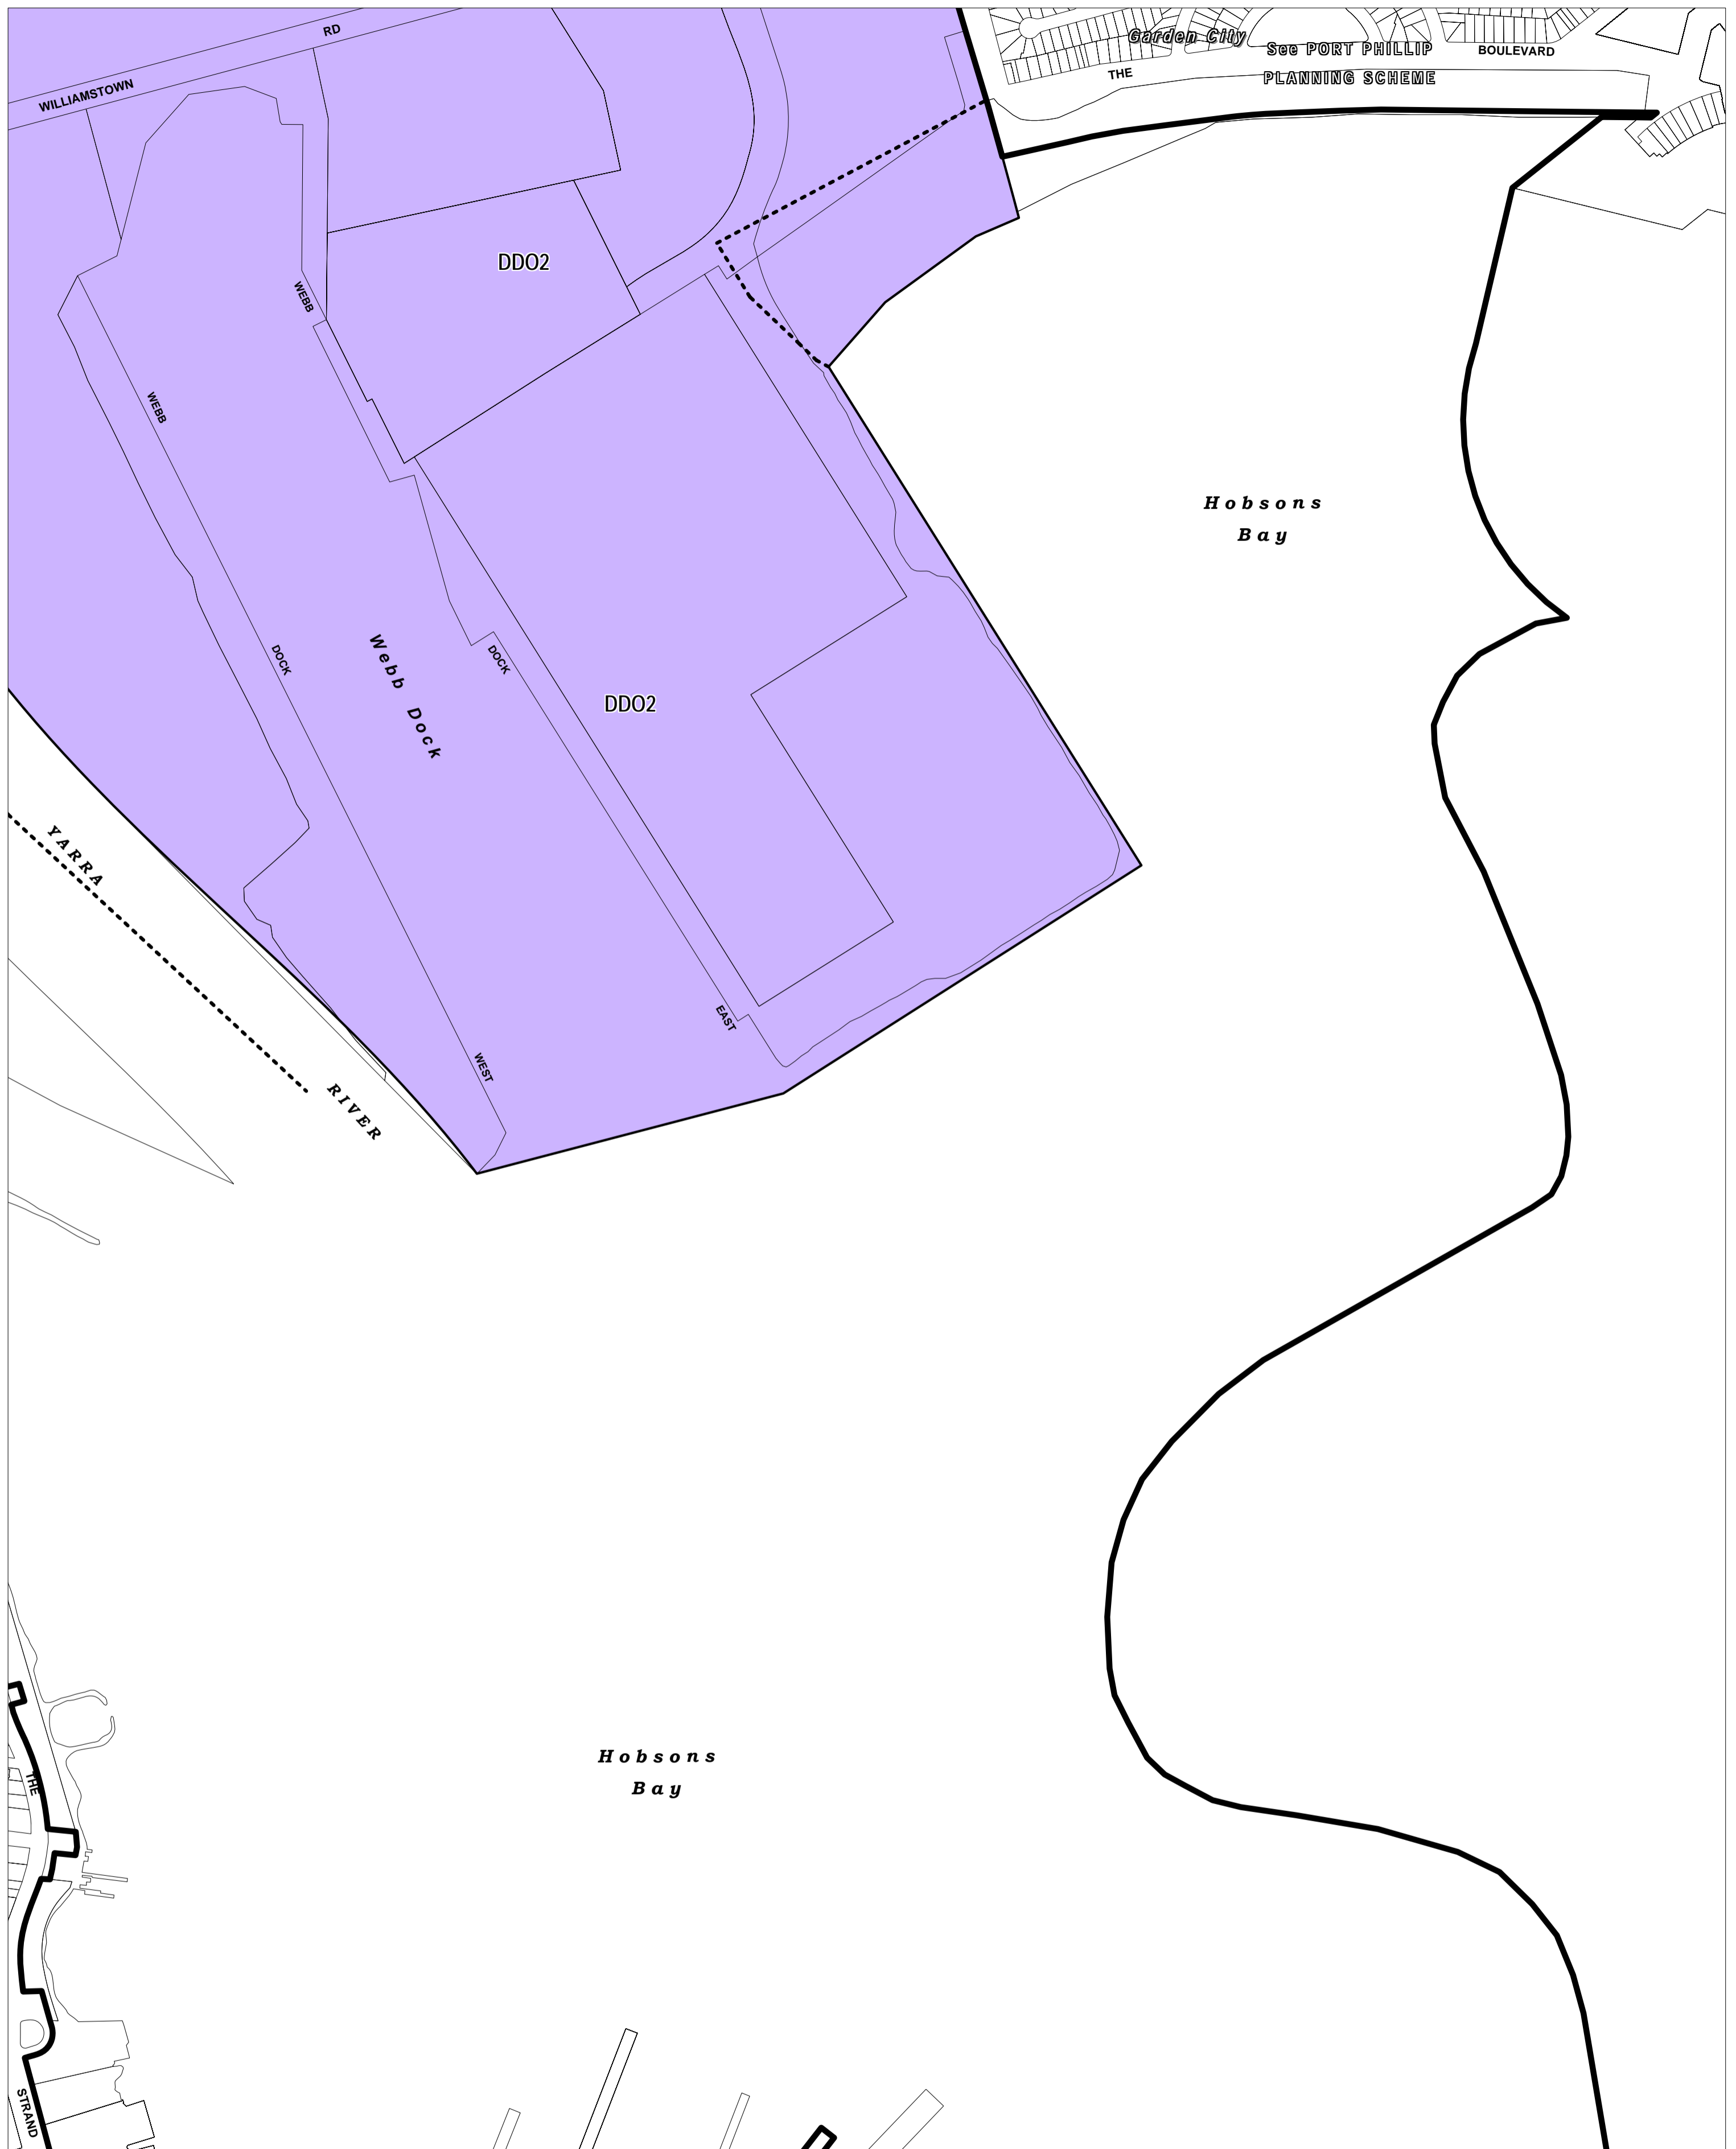

PORT OF MELBOURNE PLANNING SCHEME - LOCAL PROVISION

Overlays

DDO2 Design And Development Overlay - Schedule 2

Printed: 4/1/2008

NEW FORMAT PLANNING SCHEME