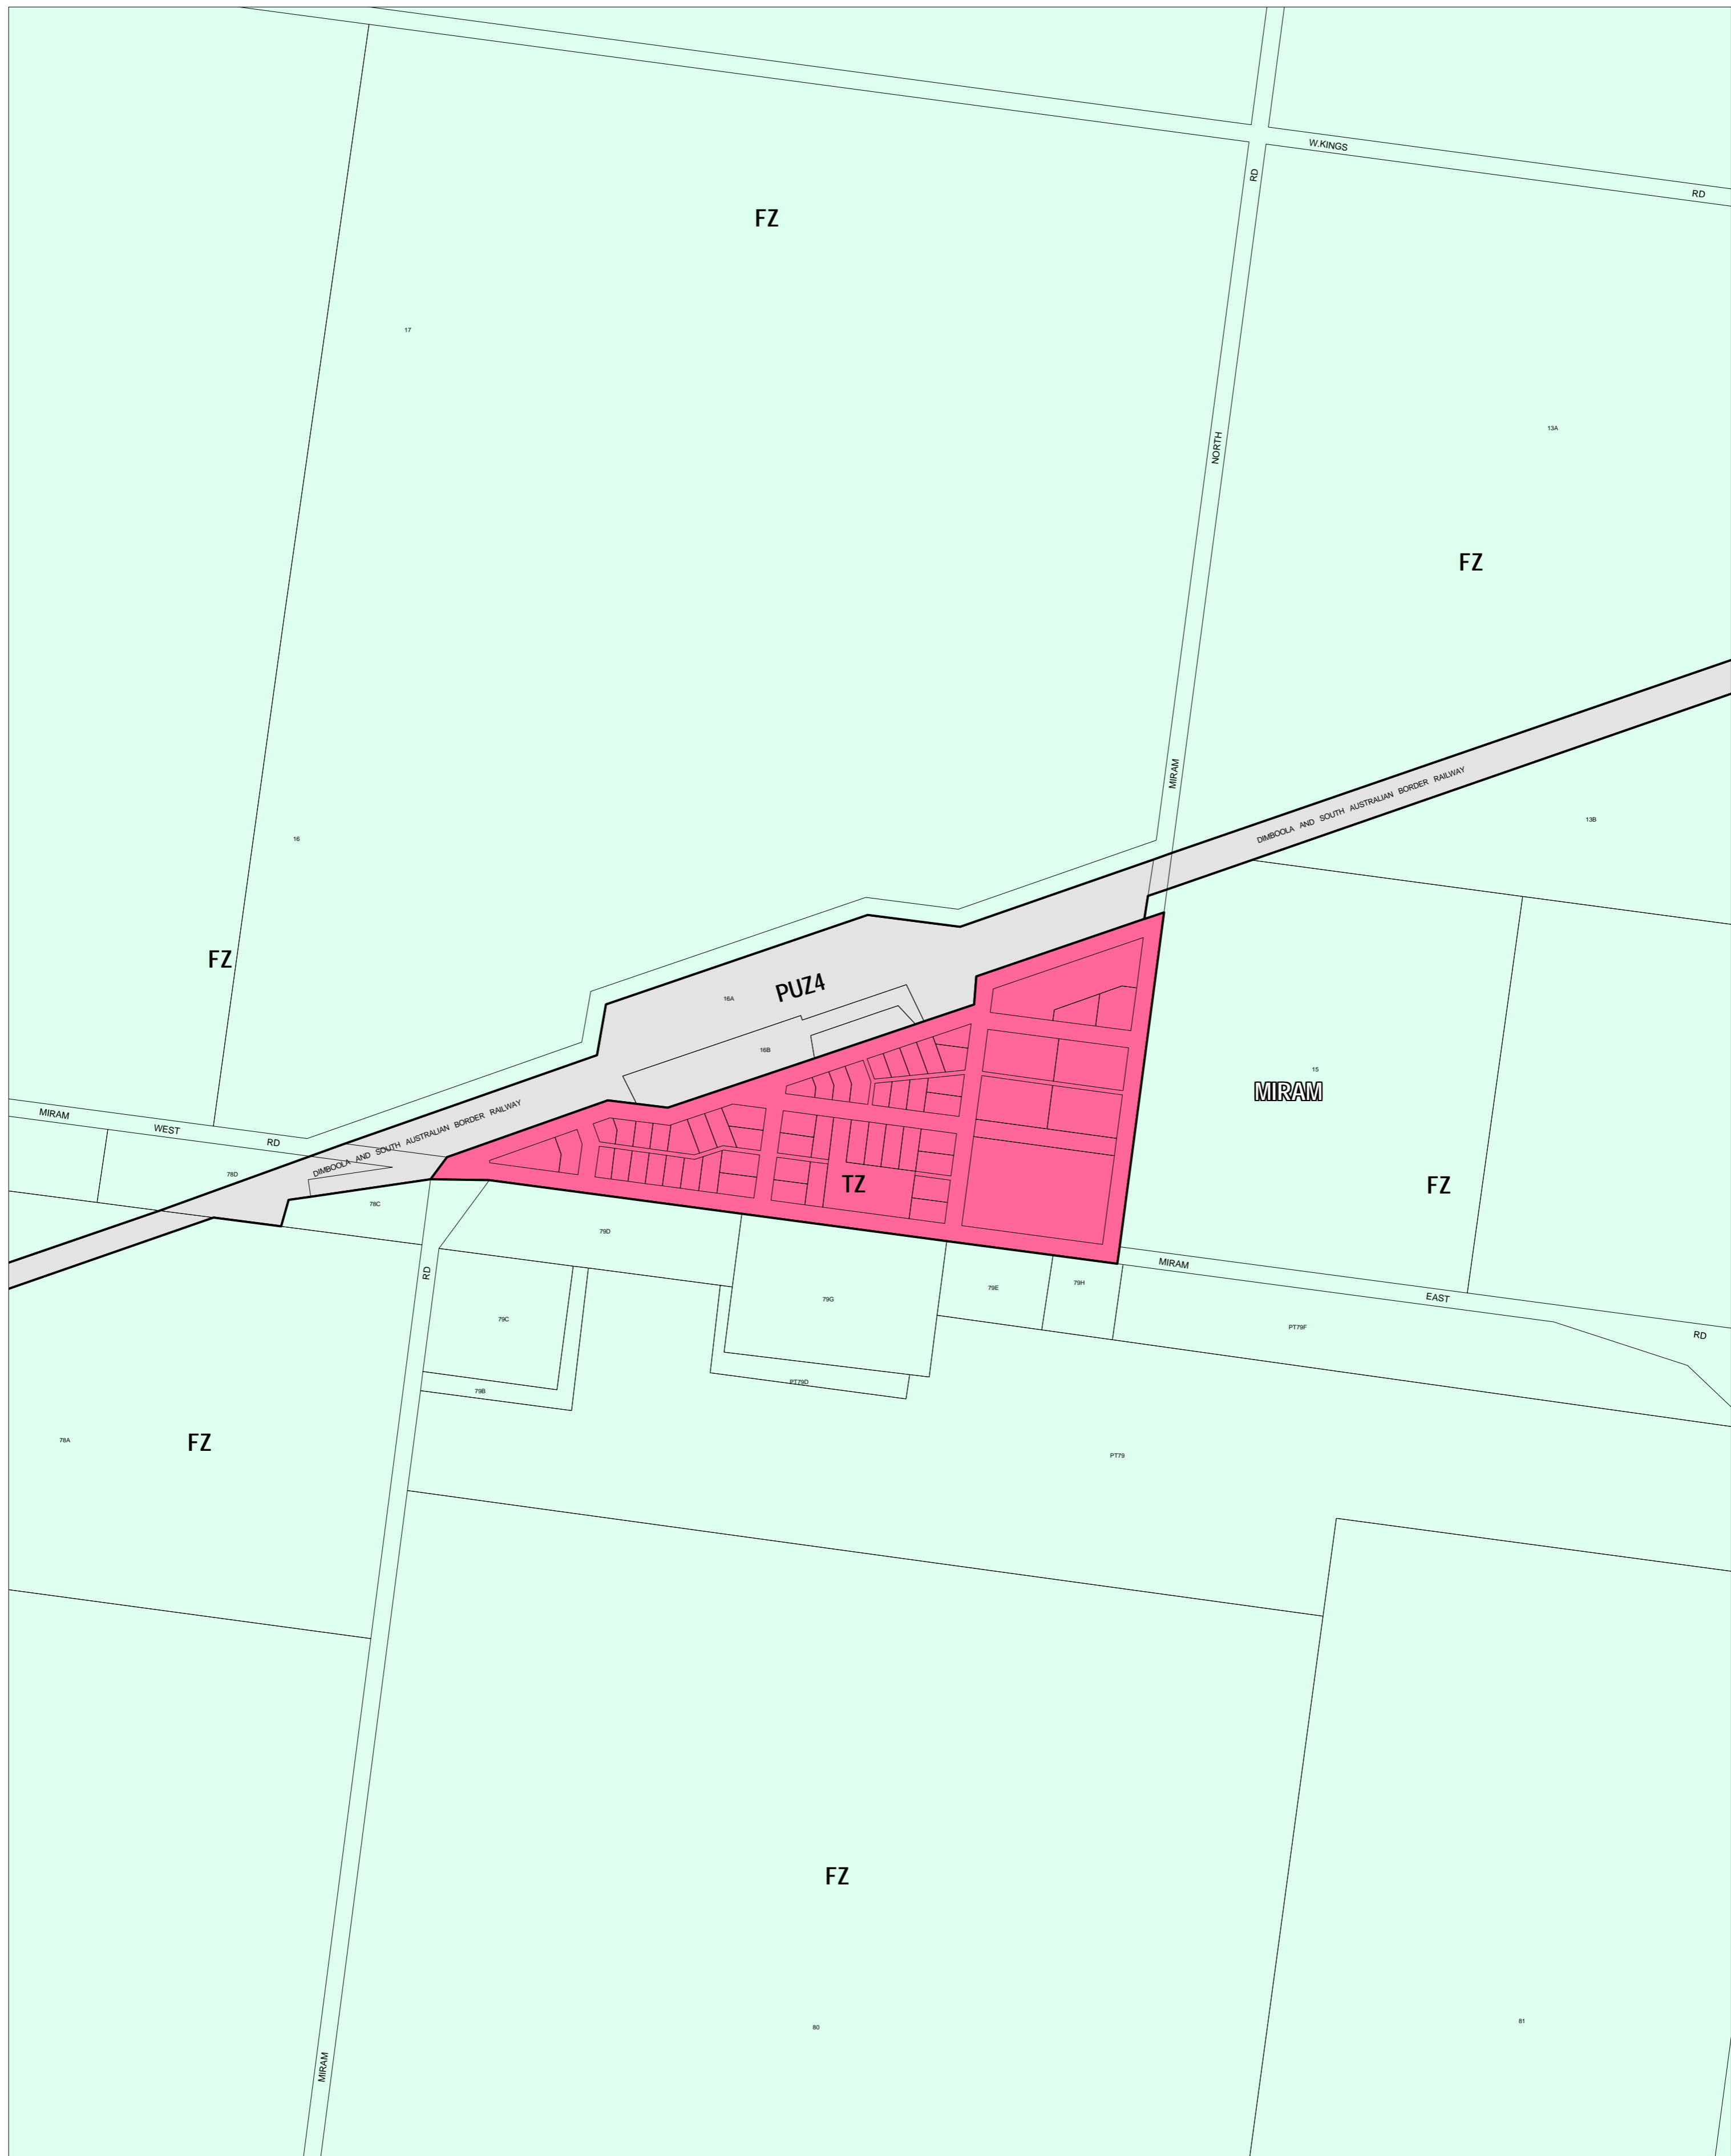

WEST WIMMERA PLANNING SCHEME - LOCAL PROVISION

Public Land	Public Use Zone Transport
Residential	Township Zone
Rural	Farming Zone

AUSTRALIAN MAP GRID ZONE 54

INDEX TO ADJOINING METRIC SERIES MAP

Printed: 11/9/2006

AMENDMENT C10