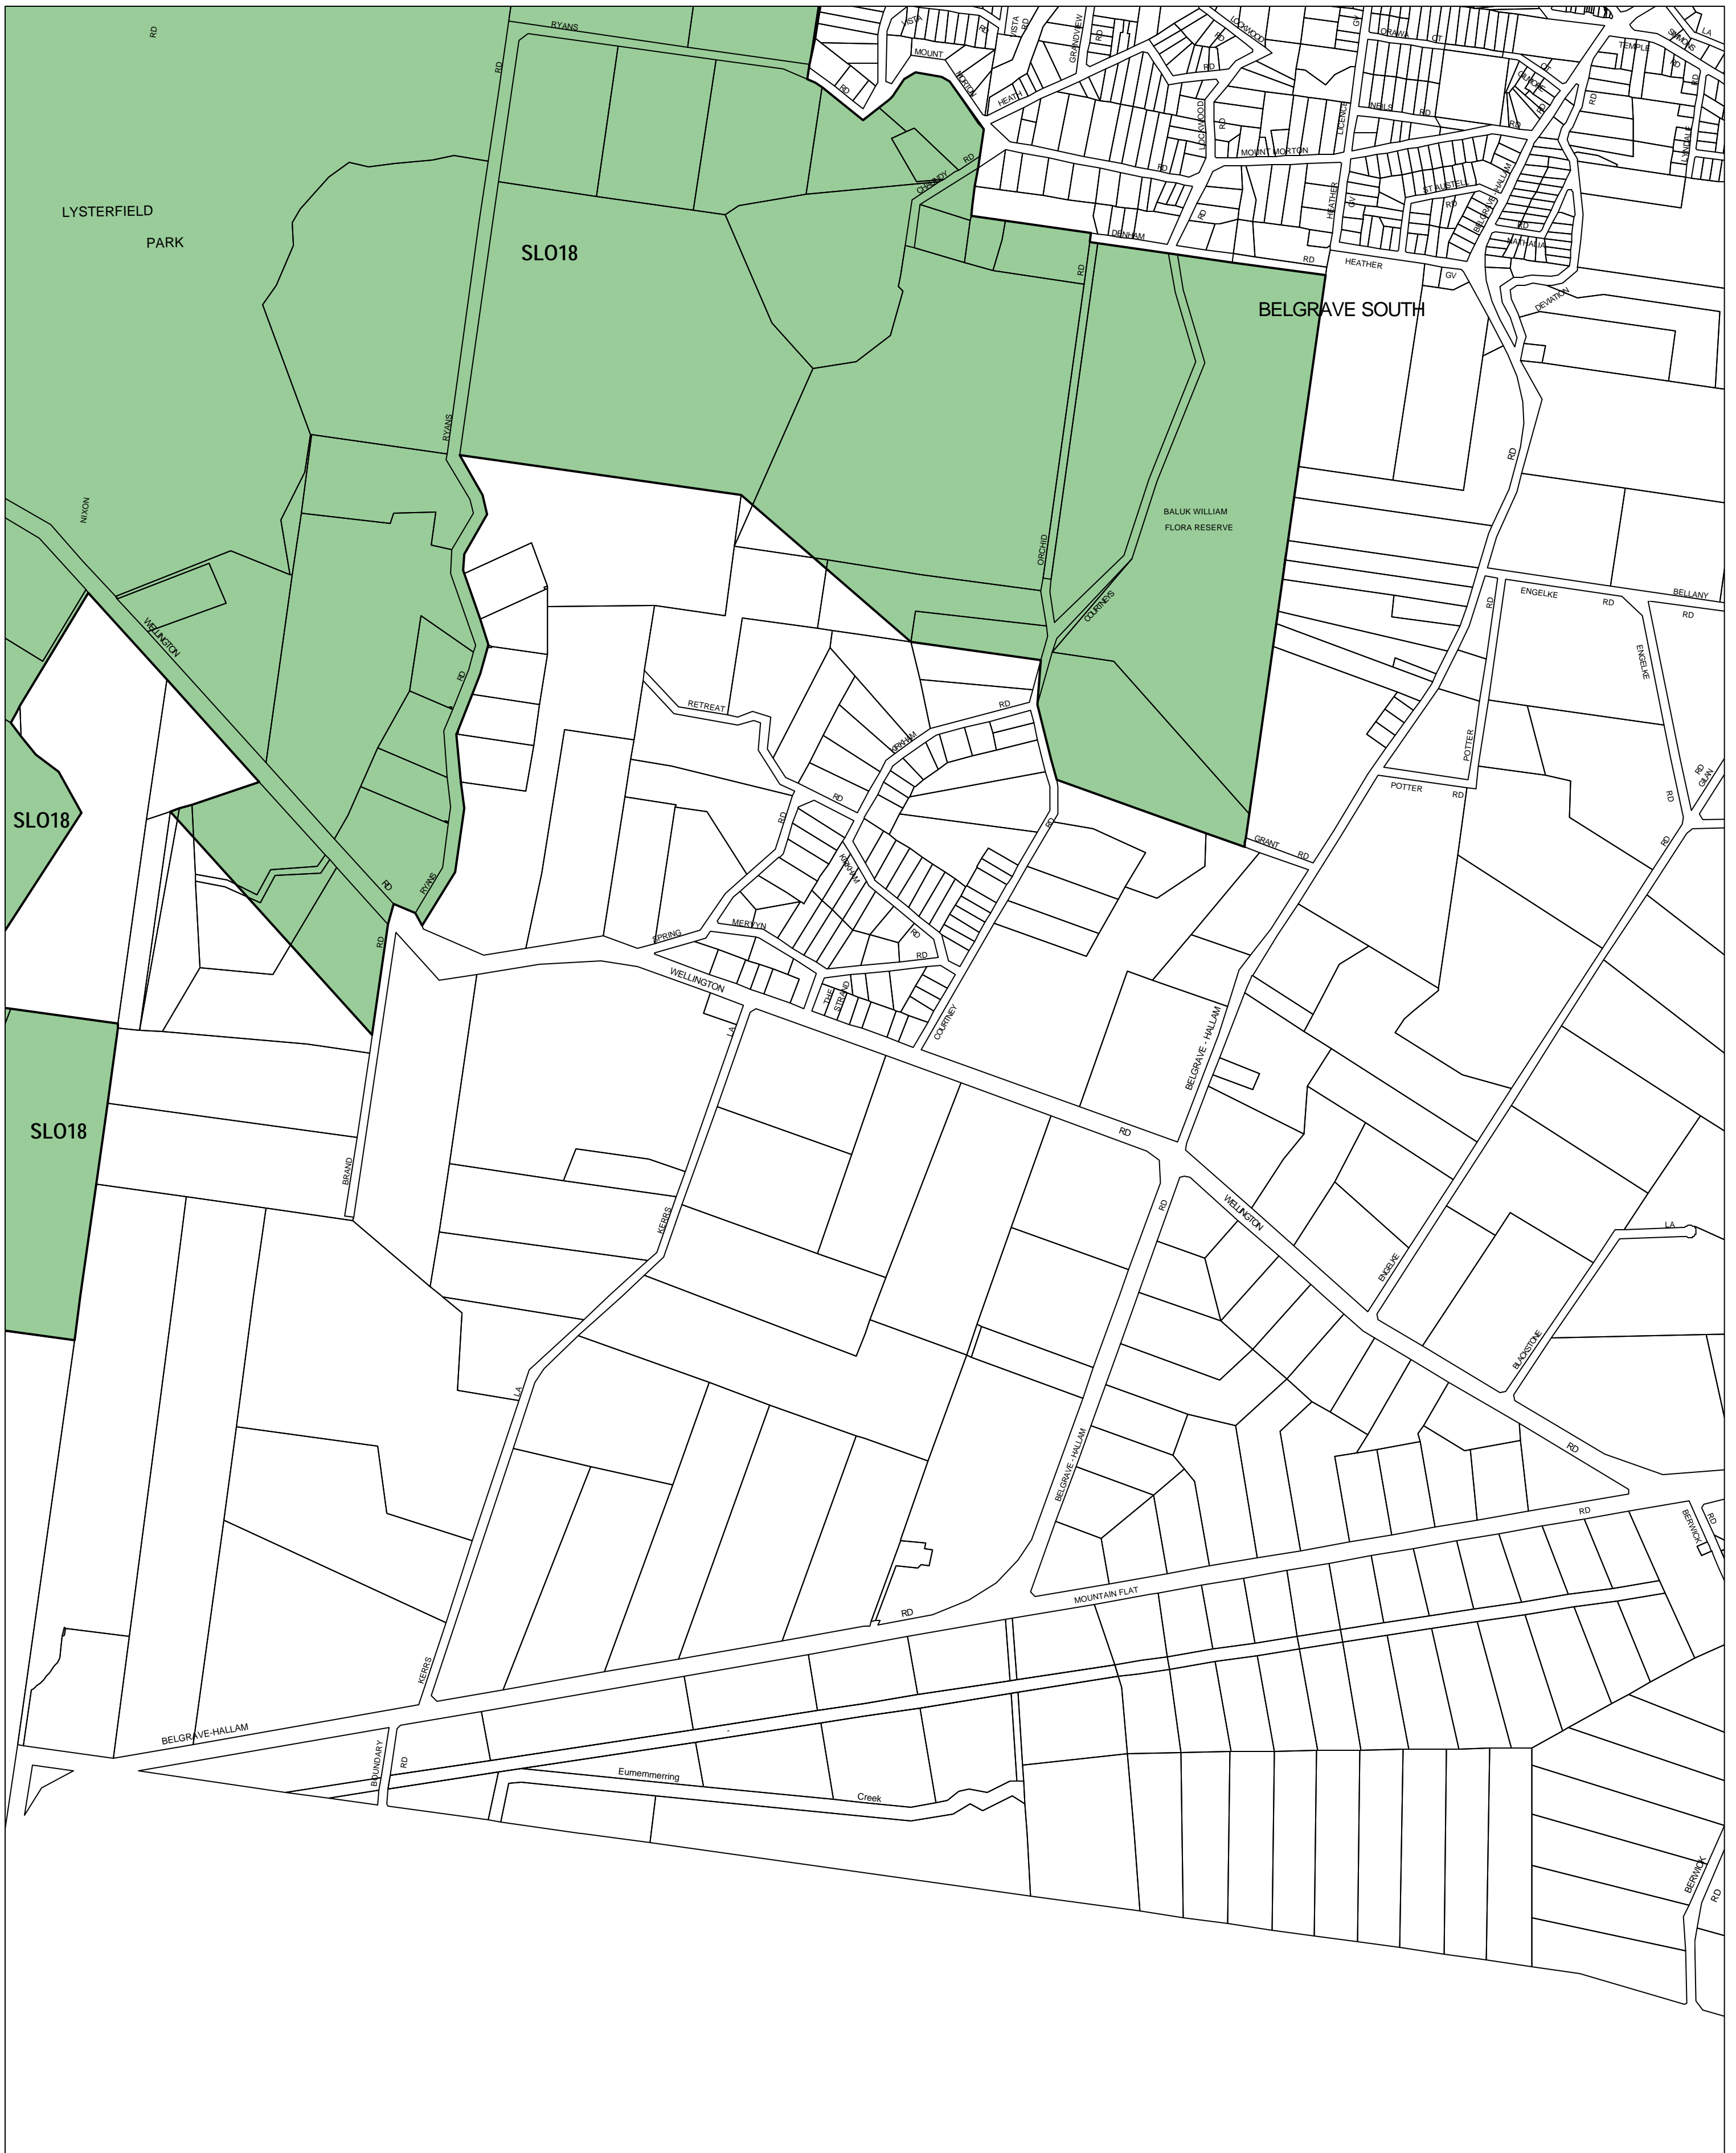

YARRA RANGES PLANNING SCHEME - LOCAL PROVISION

Overlays

SLO18 Significant Landscape Overlay - Schedule 18

200 400 600 800 1000 m

AUSTRALIAN MAP GRID ZONE 55

INDEX TO ADJOINING METRIC SERIES MAP

Victoria
The Place To Be

Printed: 17/10/2007

AMENDMENT C28

SIGNIFICANT LANDSCAPE OVERLAY

MAP No 83SLO