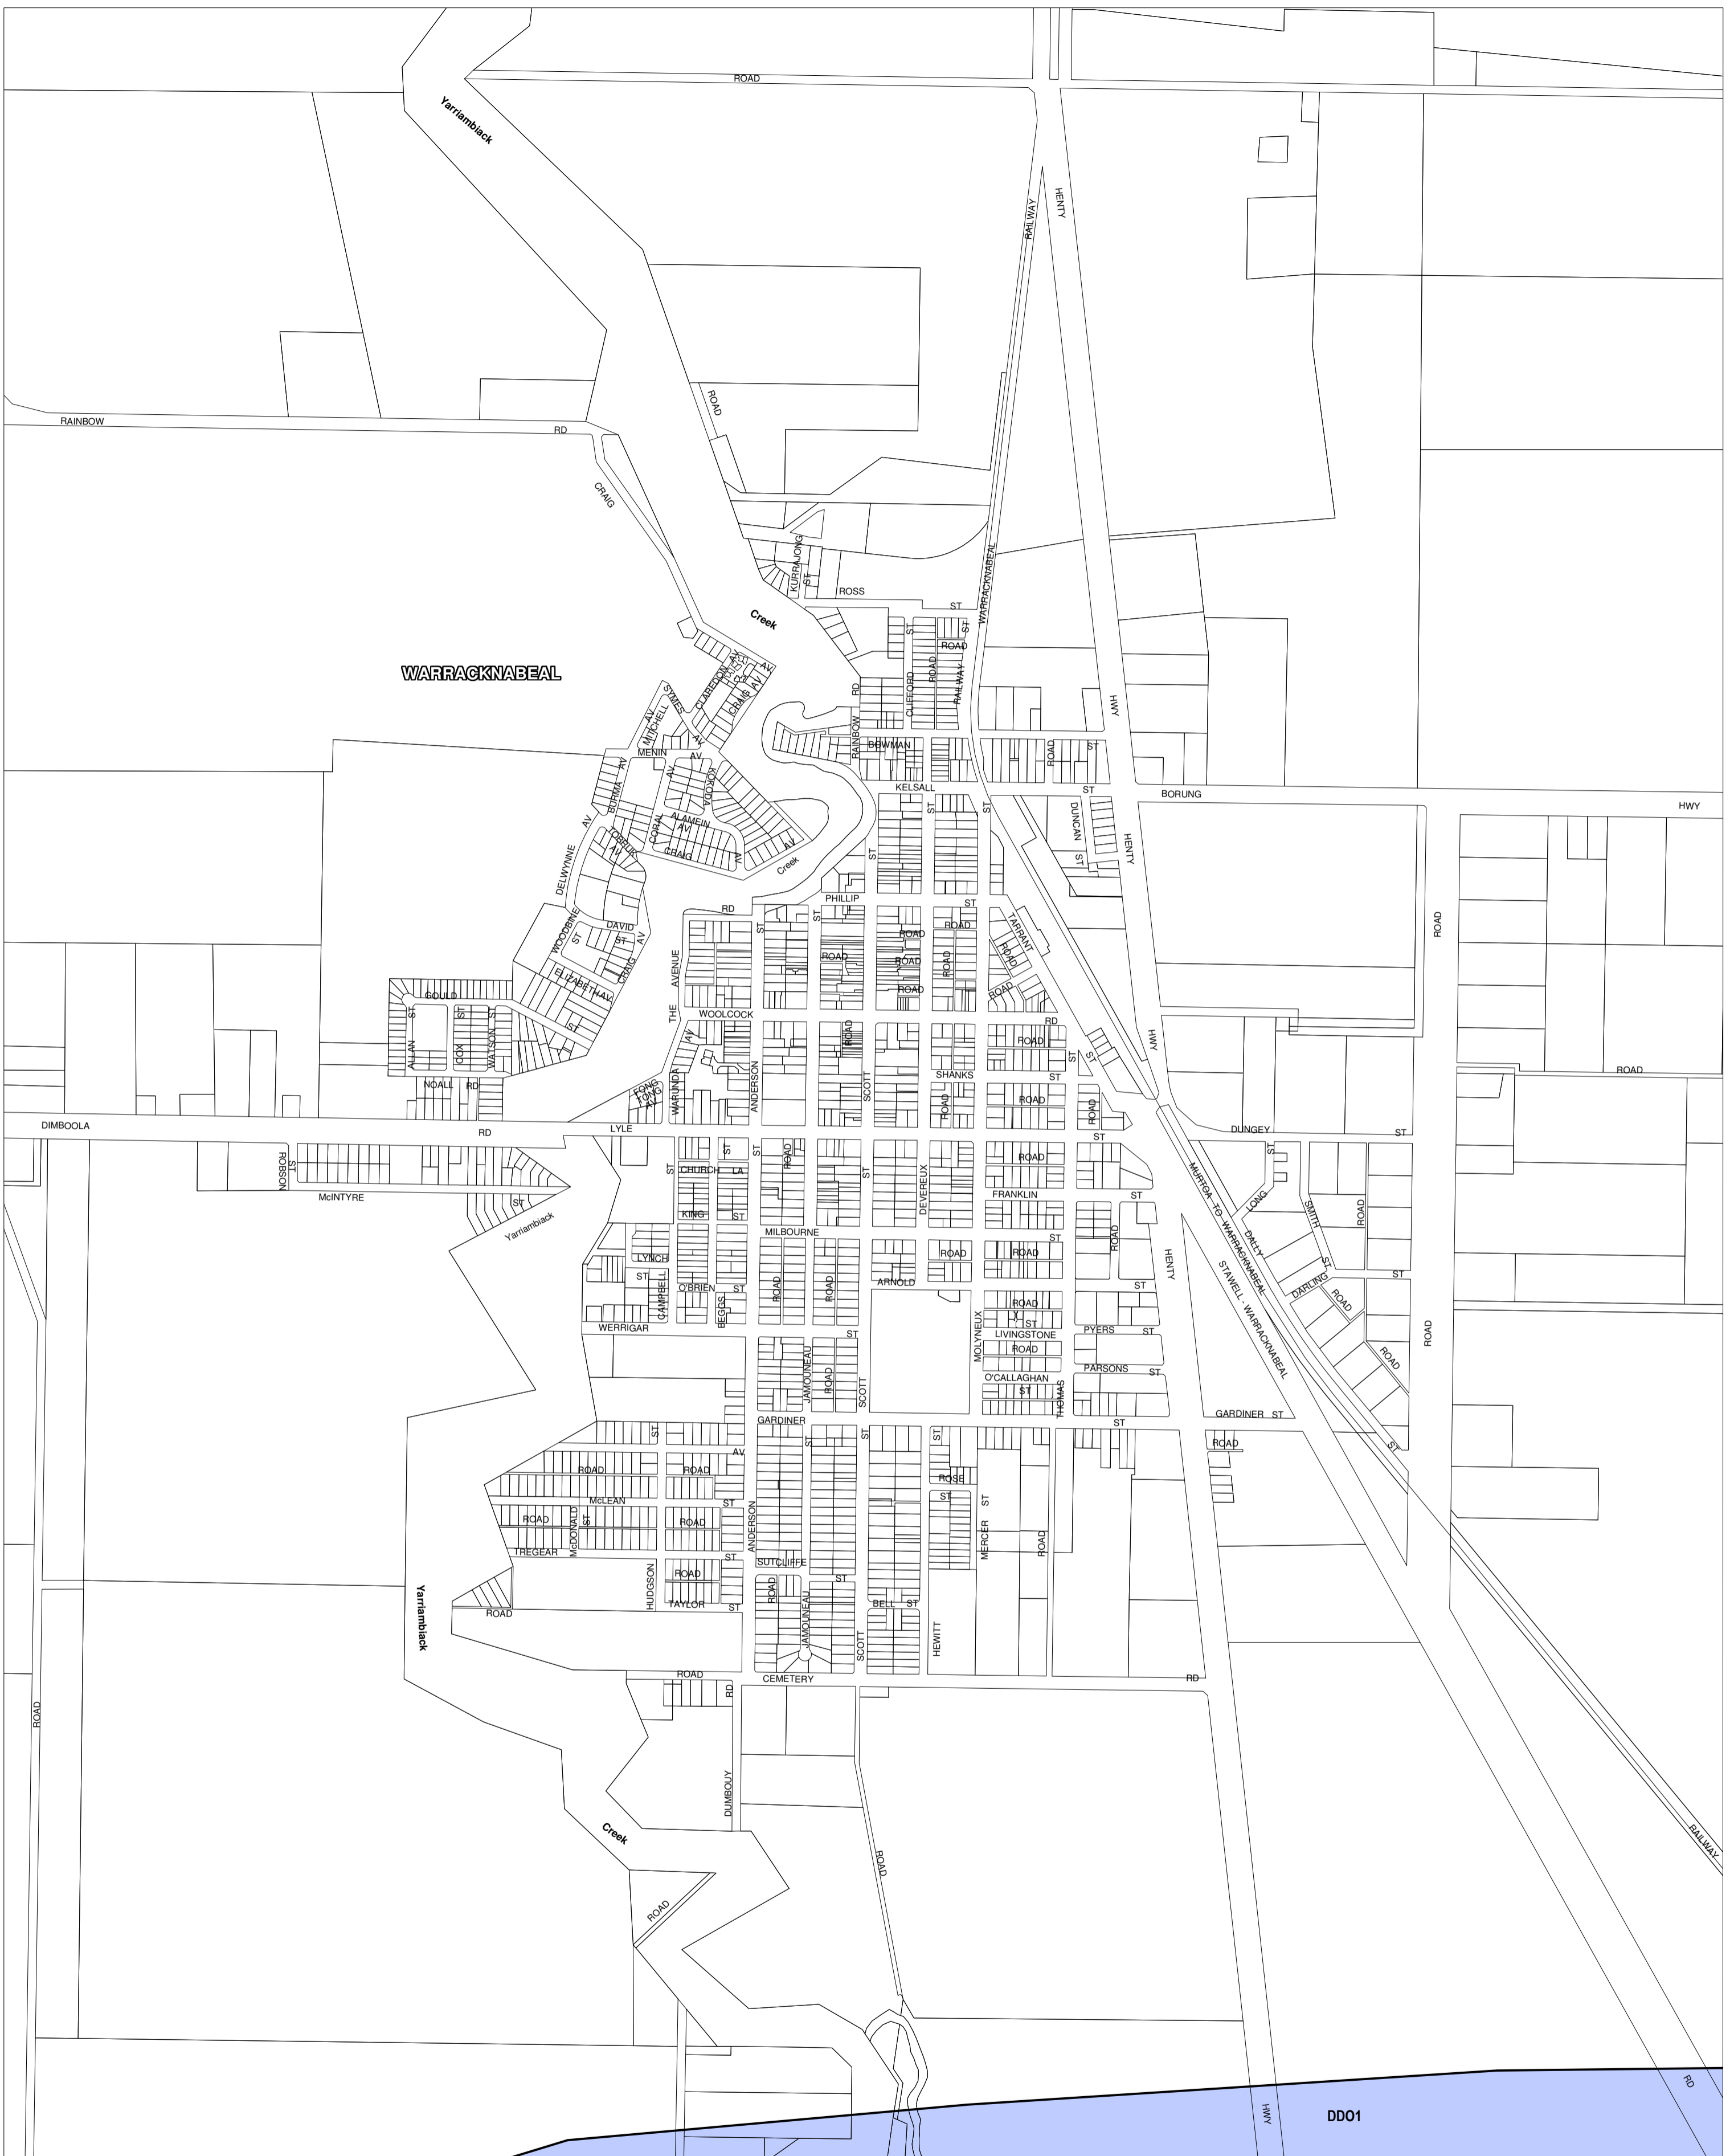

YARRIAMBICK PLANNING SCHEME - LOCAL PROVISION

Overlays

DDO1 Design And Development Overlay - Schedule 1

Printed: 23/2/2010

INDEX TO ADJOINING METRIC SERIES MAP

1	2	3	4
5	6	7	8
9	10	11	12
13	14	15	16
17	18	19	20
21	22	23	24
25	26	27	28
29	30	31	32
33	34	35	36
37	38	39	40
41	42	43	44
45	46	47	48