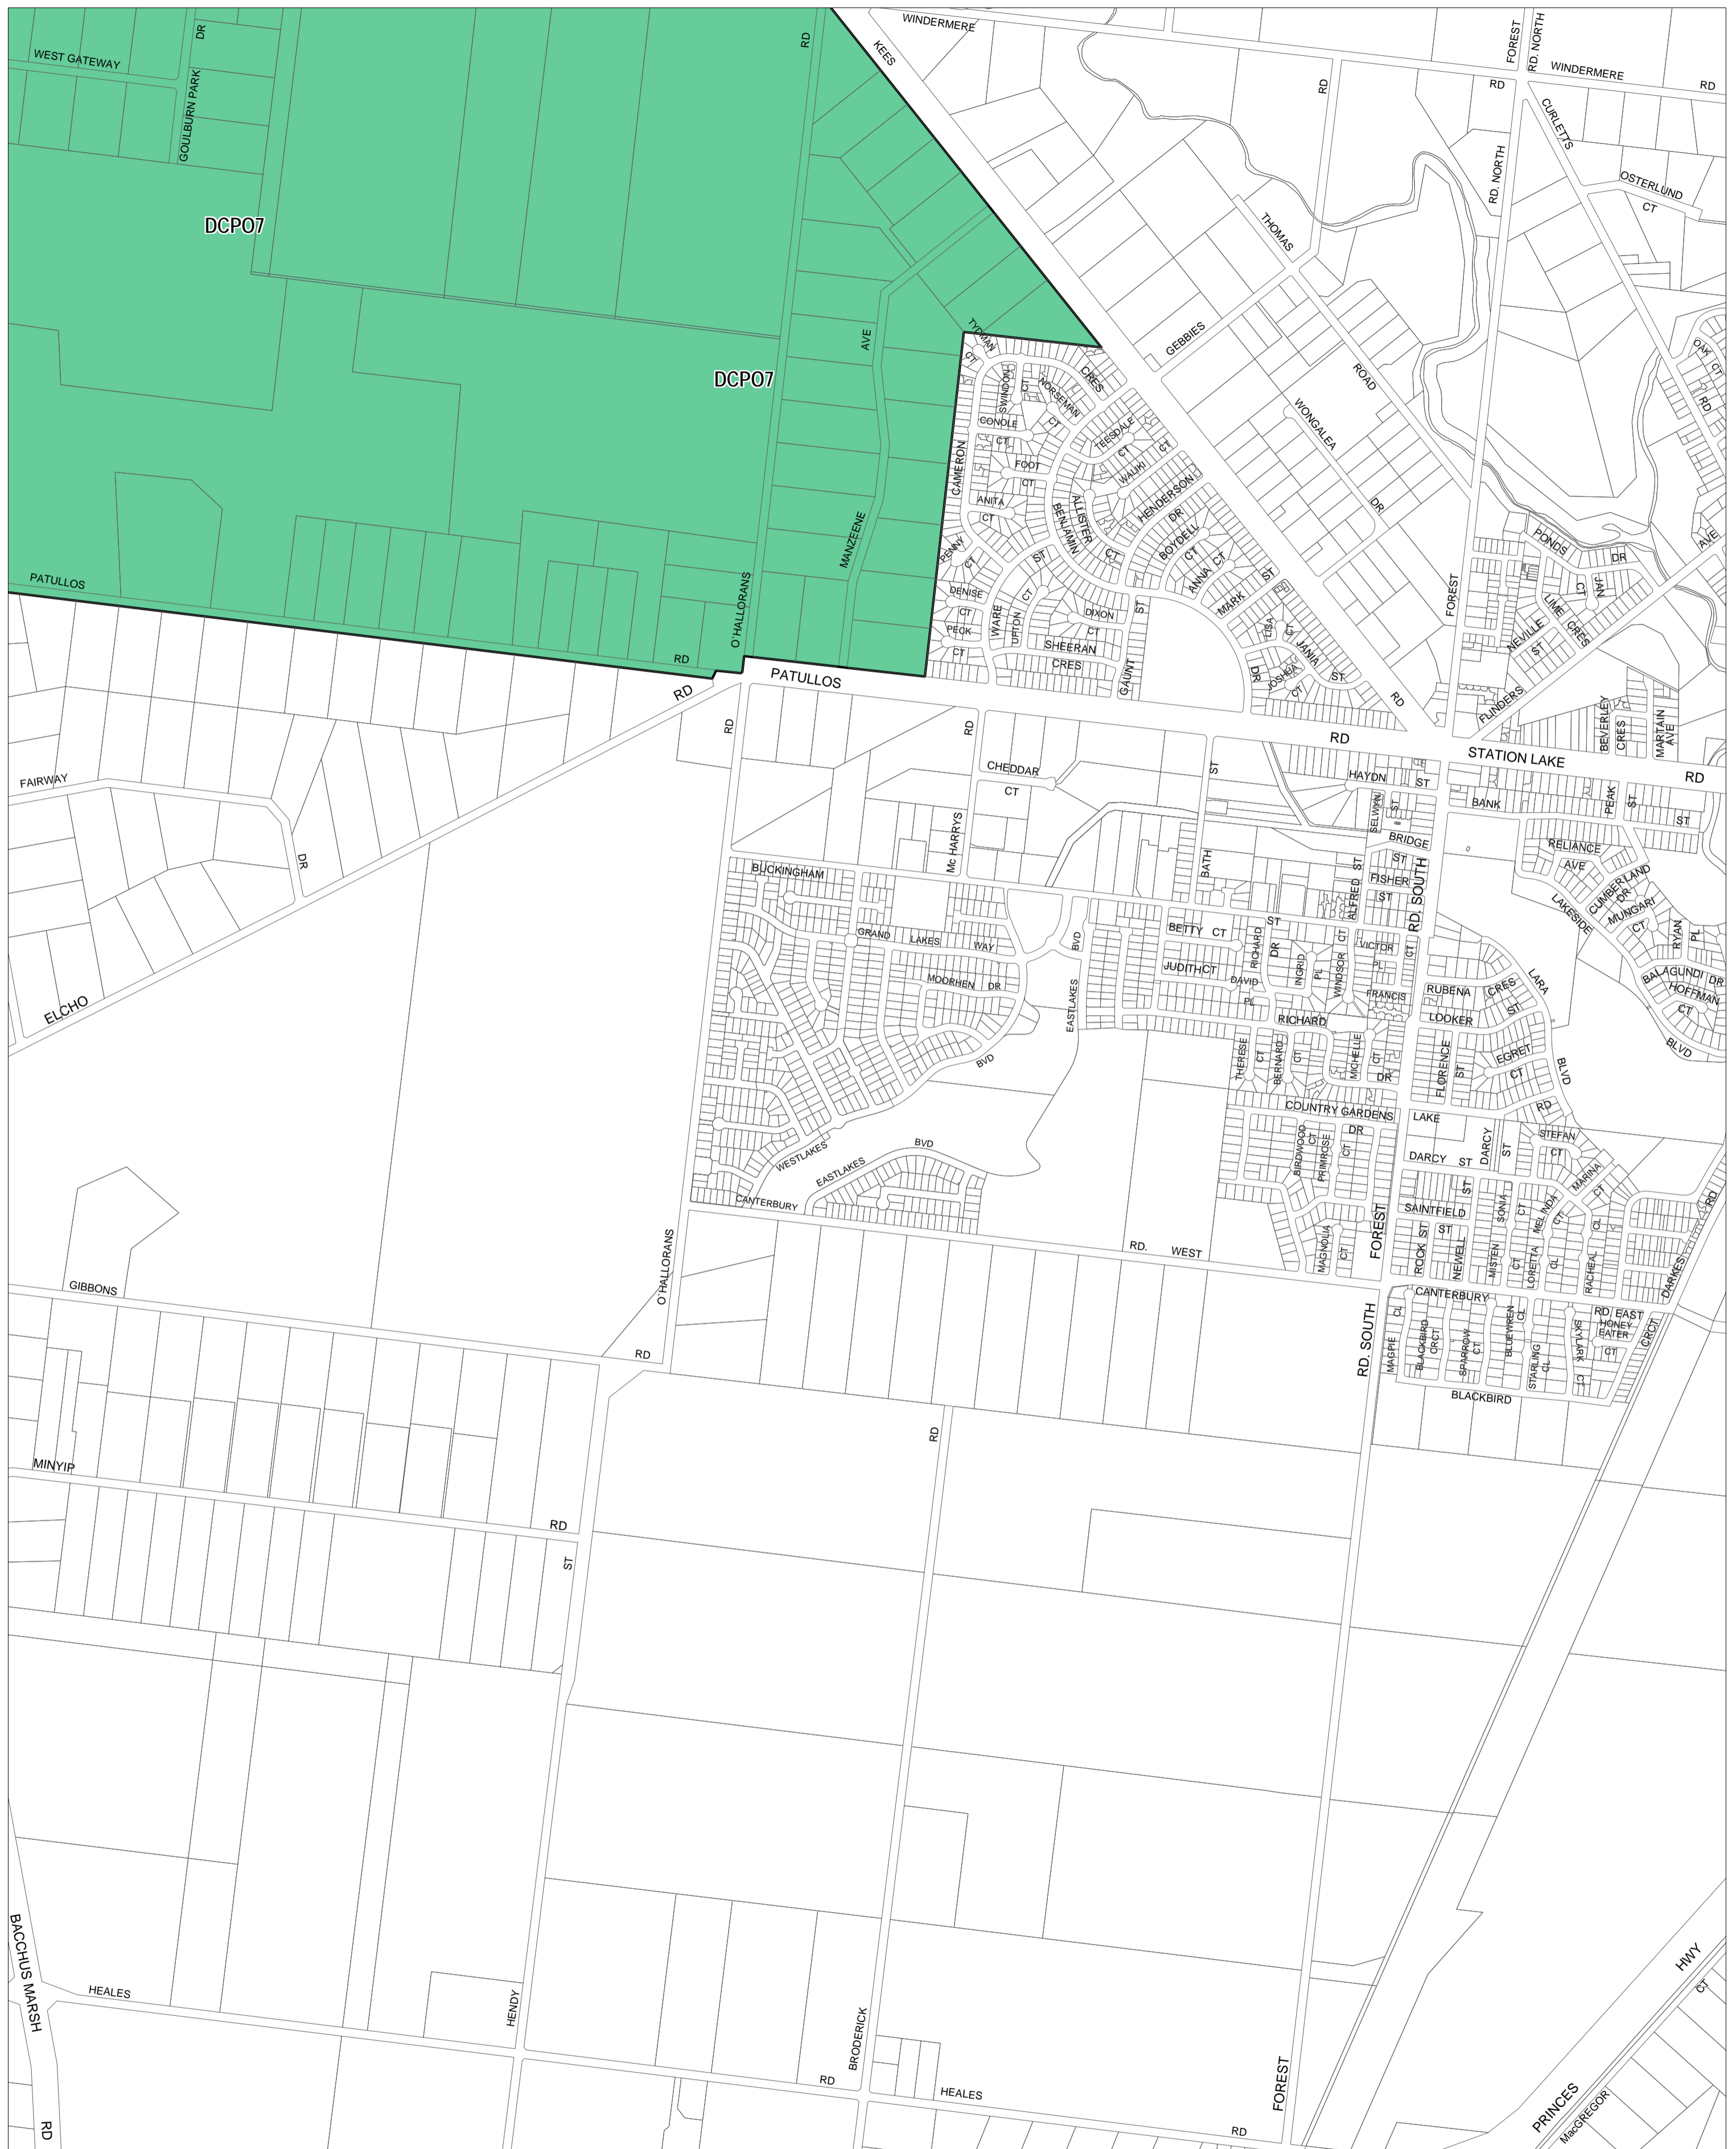

GREATER GEELONG PLANNING SCHEME - LOCAL PROVISION

Overlays
Development Contributions Plan
Overlay - Schedule 7

INDEX TO ADJOINING METRIC SERIES MAP

1	2	3	4
5	6	7	8
9	10	11	12
13	14	15	16
17	18	19	20
21	22	23	24
25	26	27	28
29	30	31	32
33	34	35	36
37	38	39	40
41	42	43	44
45	46	47	48
49	50	51	52
53	54	55	56
57	58	59	60
61	62	63	64
65	66	67	68
69	70	71	72
73	74	75	76
77	78	79	80
81	82	83	84
85	86	87	88
89	90	91	92

Printed: 11/7/2014

AMENDMENT C285