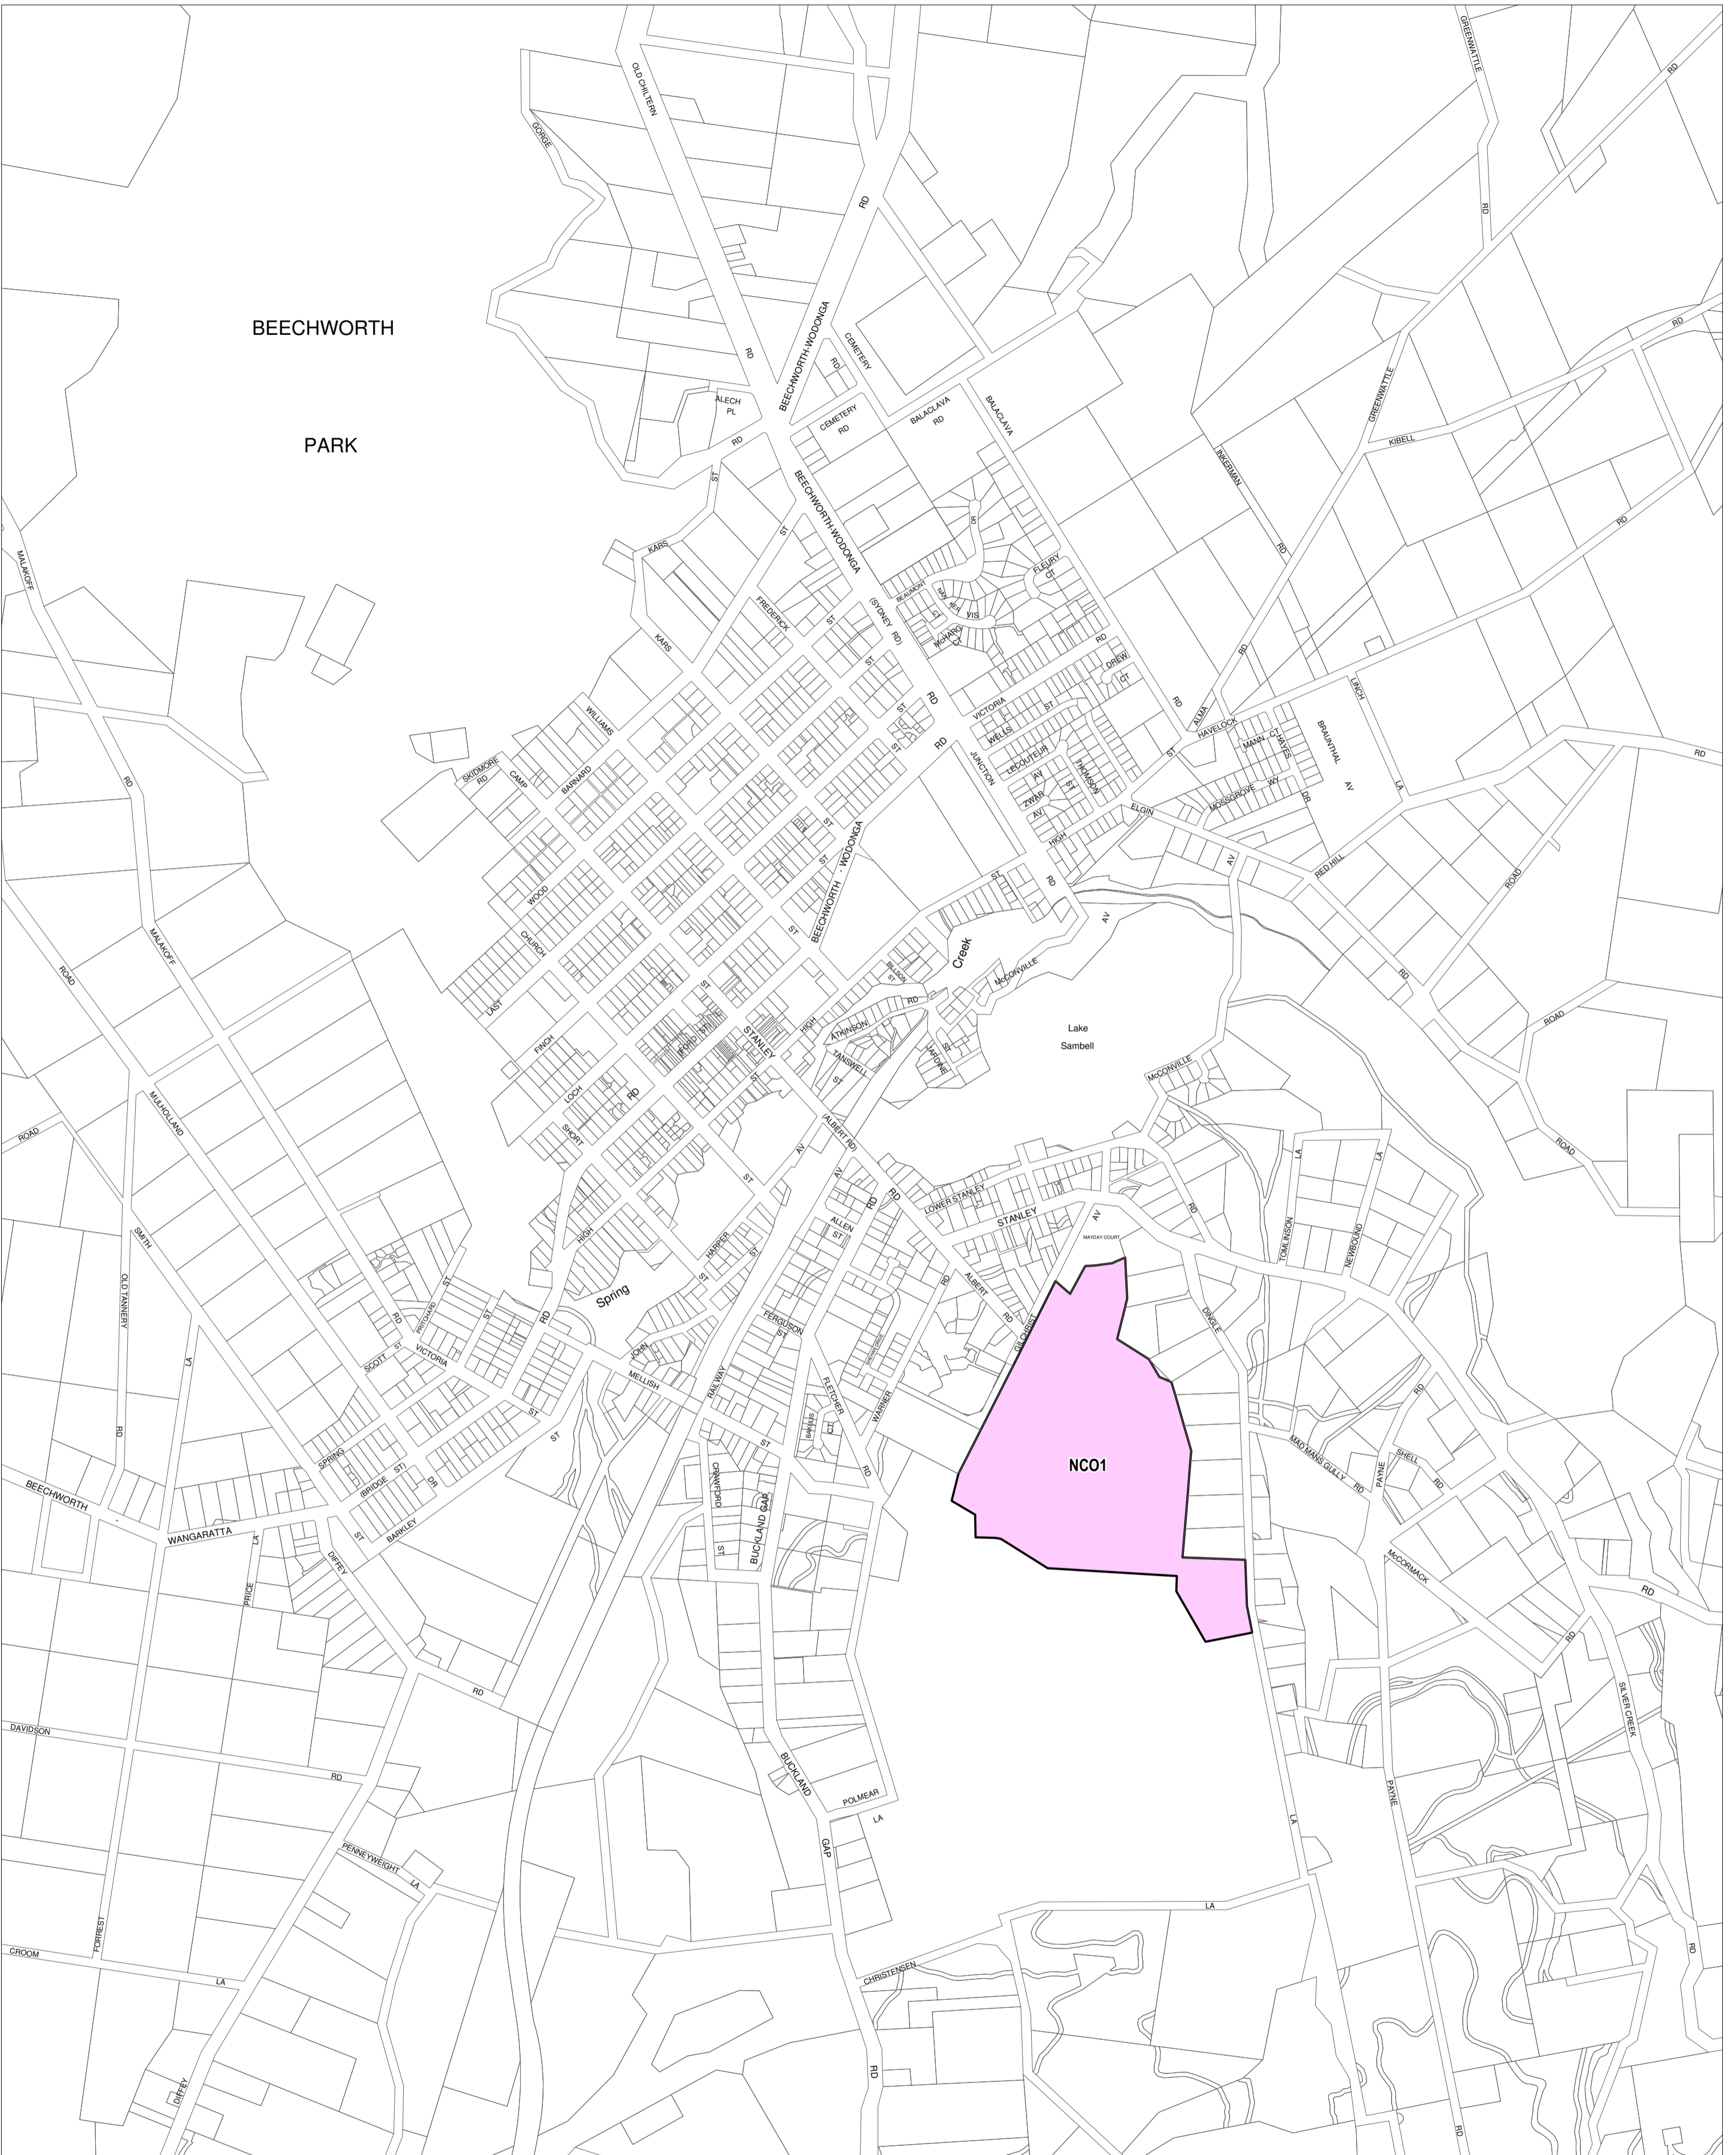

INDIGO PLANNING SCHEME - LOCAL PROVISION

Overlays

- Neighbourhood Character Overlay - Schedule 1

AUSTRALIAN MAP GRID ZONE 55

INDEX TO ADJOINING METRIC SERIES MAP

Printed: 9/5/2014

AMENDMENT C64