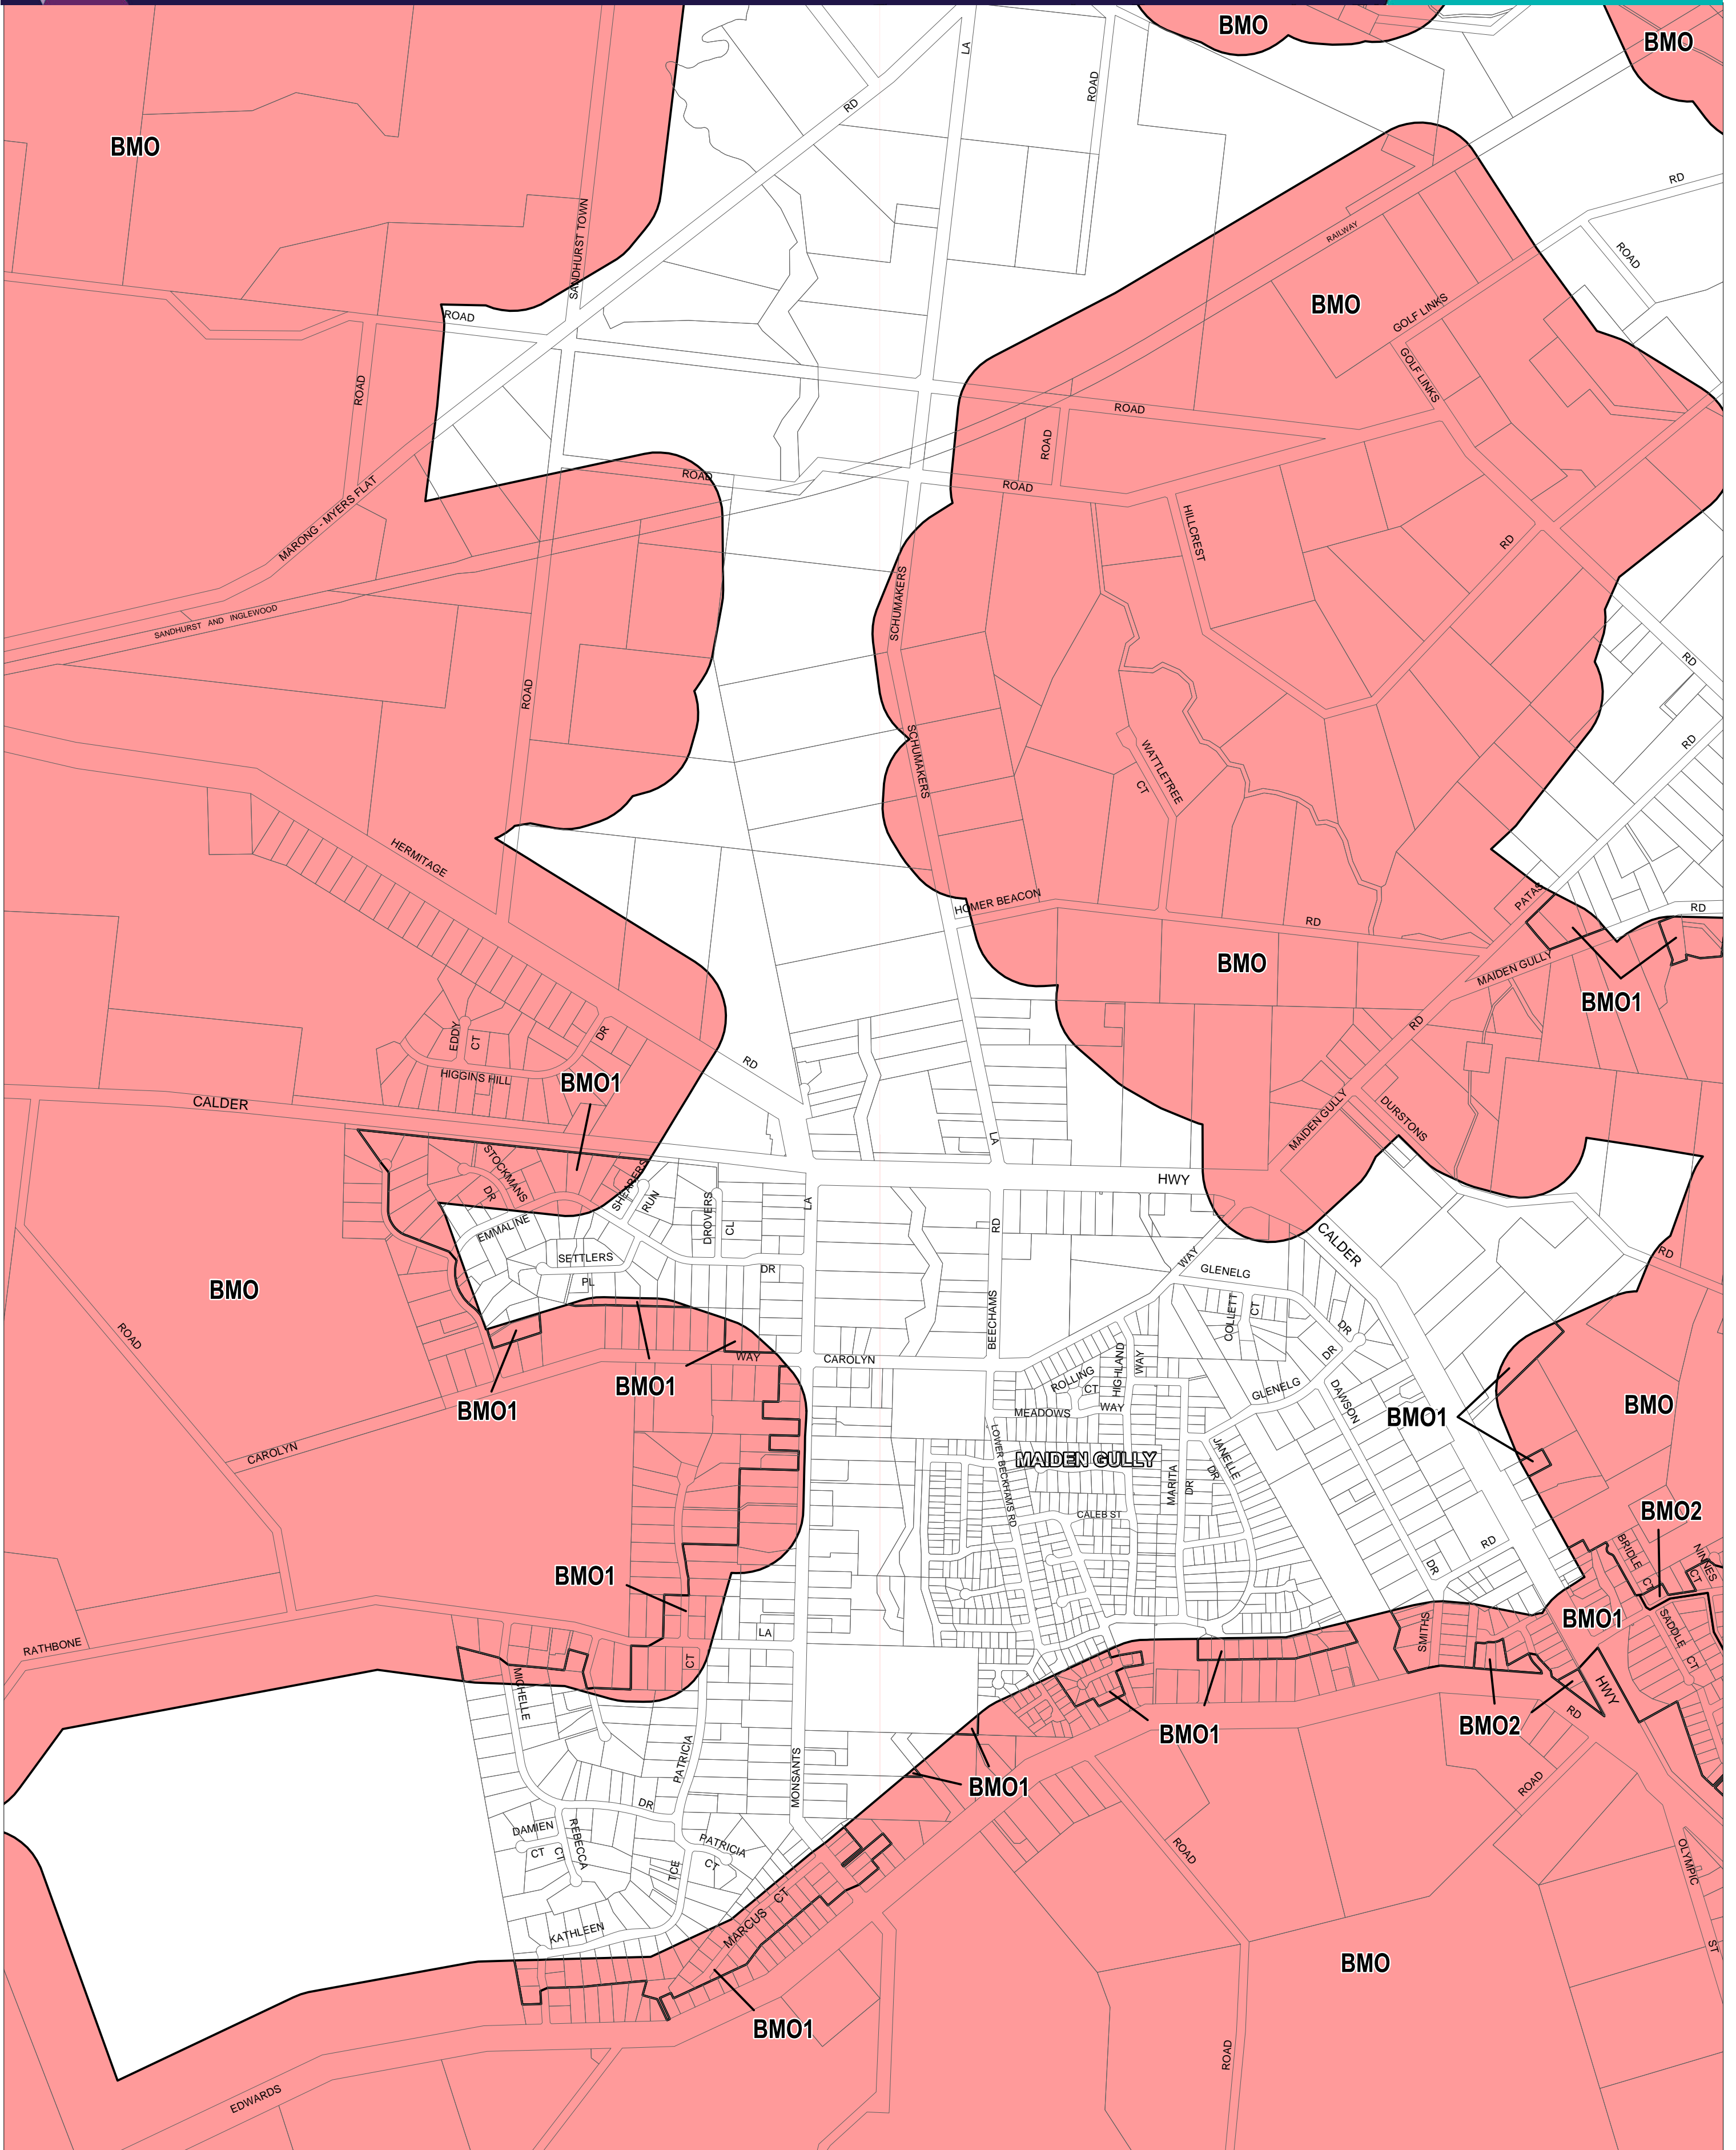

GREATER BENDIGO PLANNING SCHEME - LOCAL PROVISION

1. **Overlays**
2. Bushfire Management Overlay
   - Bushfire Management Overlay - Schedule 1
   - Bushfire Management Overlay - Schedule 2

Municipal Boundary

AUSTRALIAN MAP GRID ZONE 55

PREPARED BY: Planning Mapping Services

Printed: 1/12/2016

AMENDMENT GC13

Environment,
Land, Water
and Planning

INDEX TO ADJOINING
SCHEME MAPS