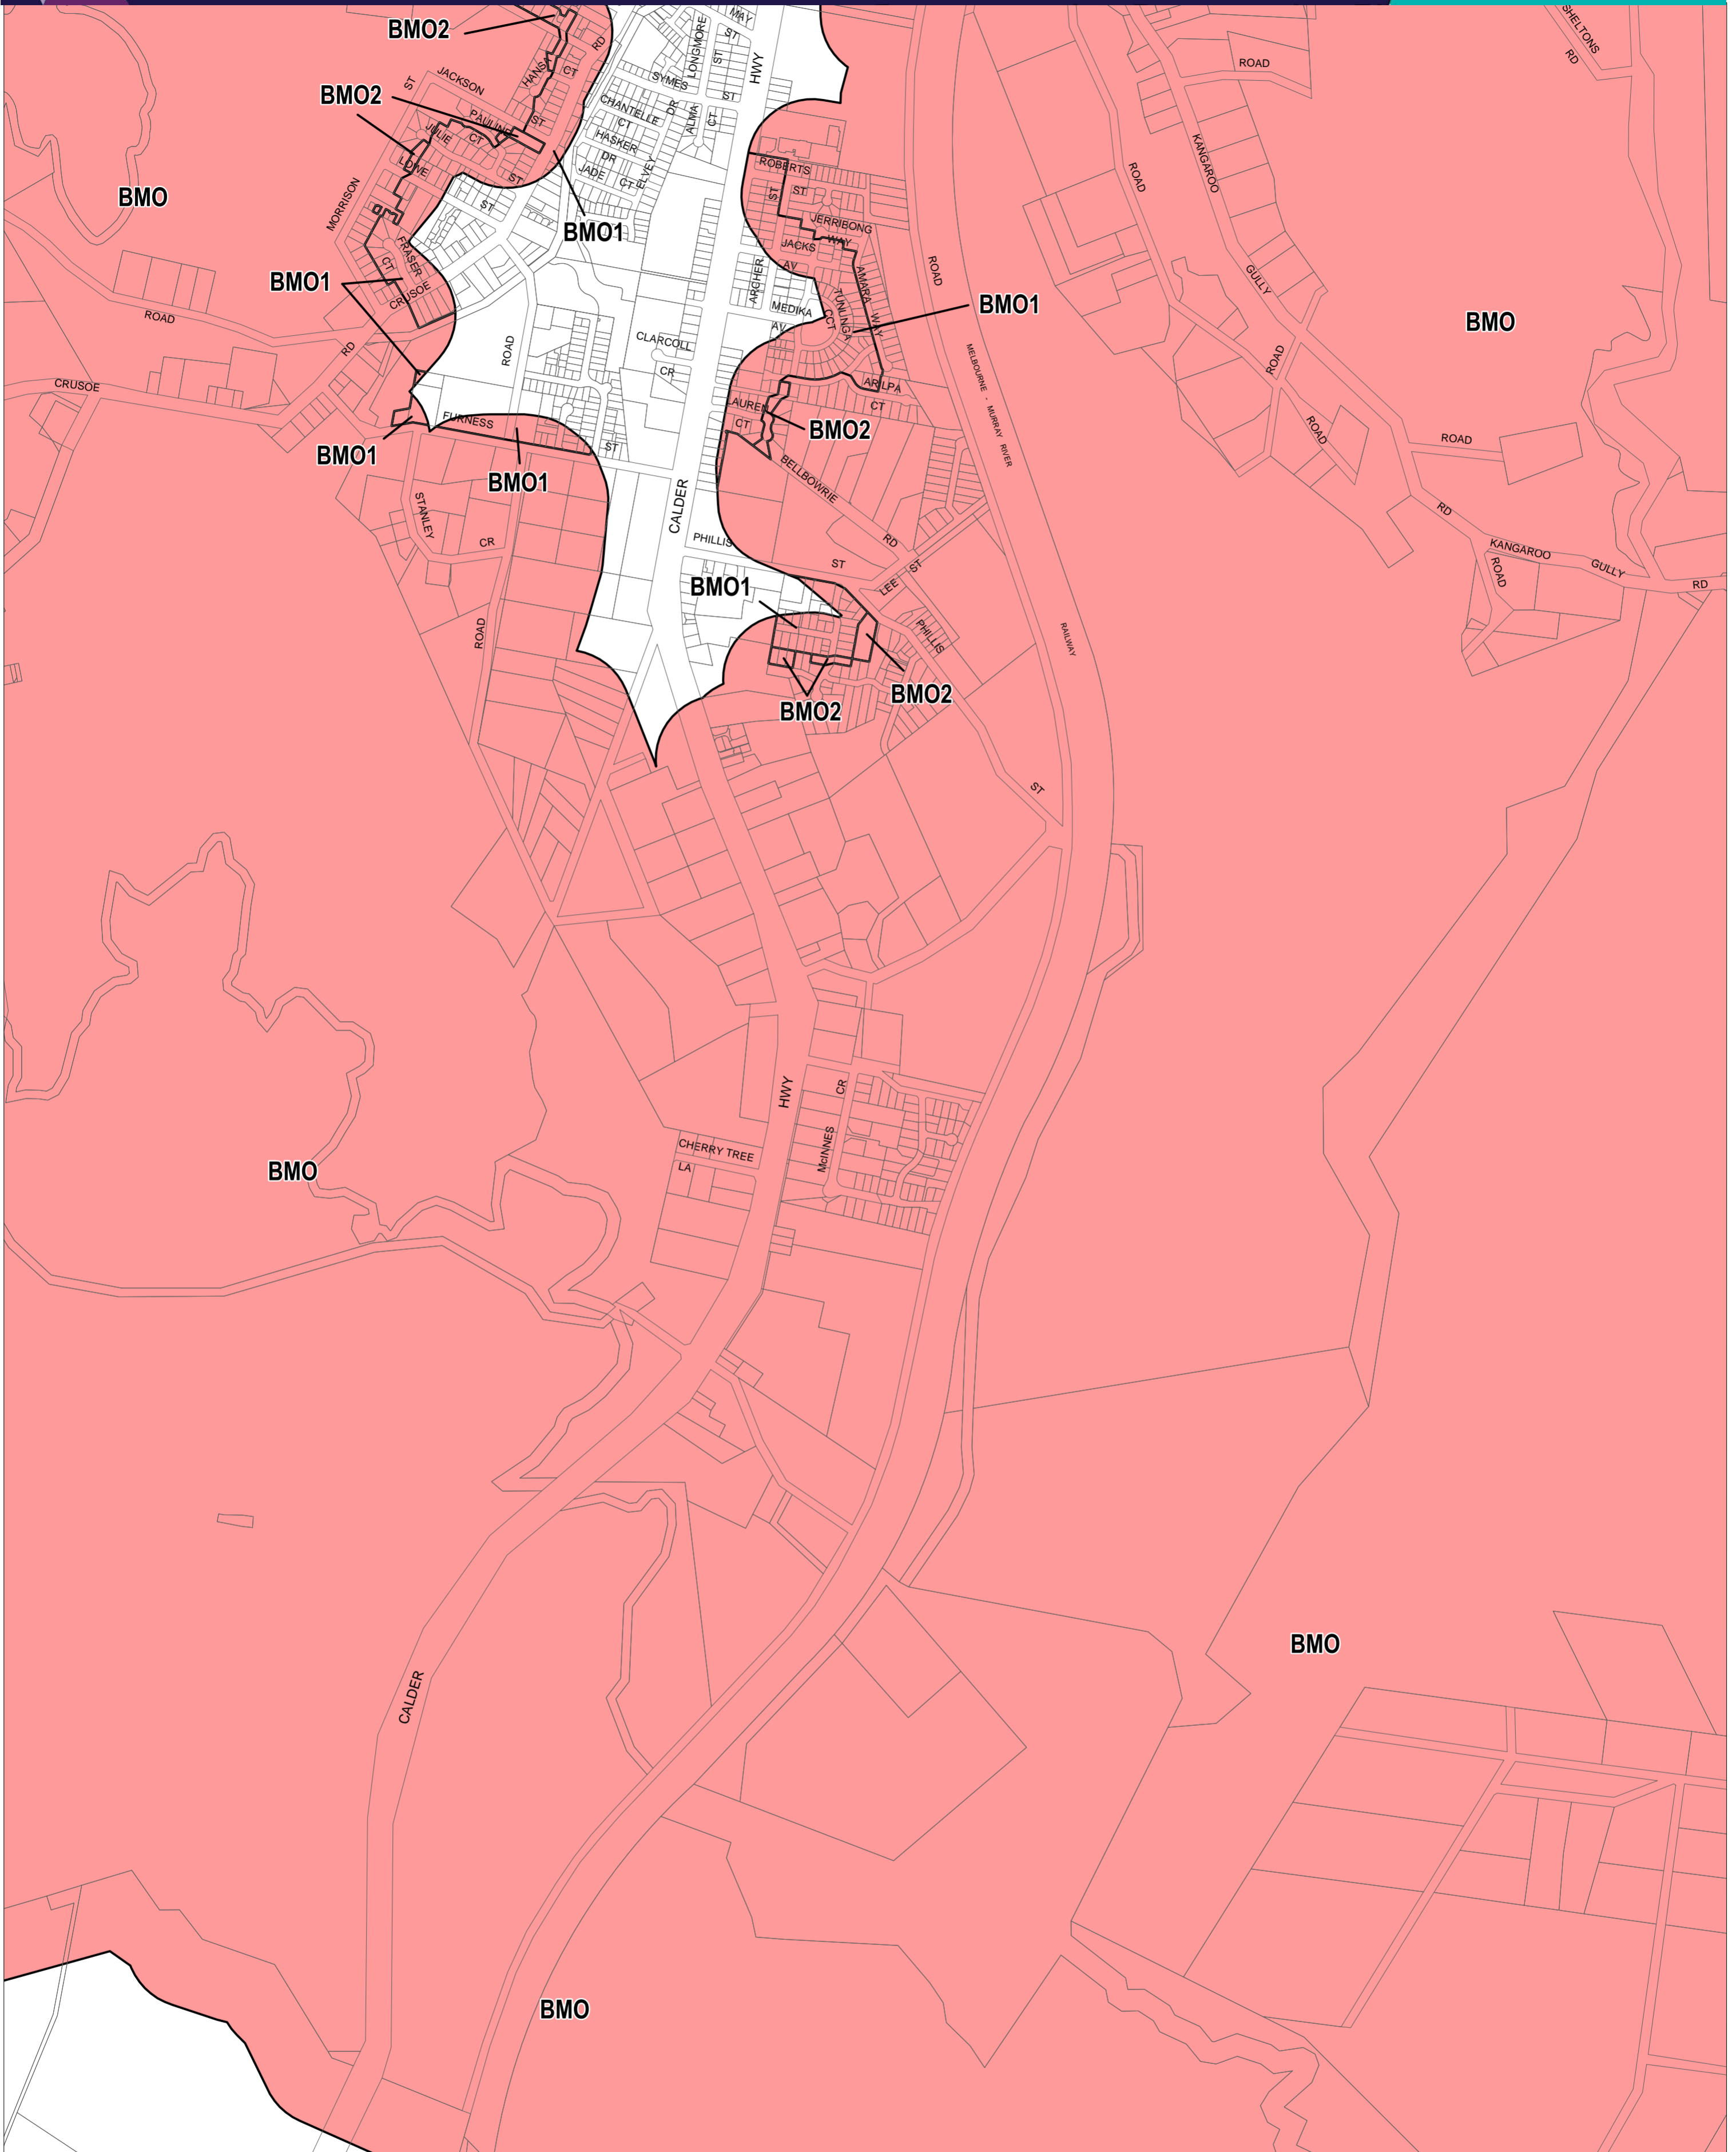

GREATER BENDIGO PLANNING SCHEME - LOCAL PROVISION

1. **Overlays**
2. BMO Bushfire Management Overlay
   - BMO1 Bushfire Management Overlay - Schedule 1
   - BMO2 Bushfire Management Overlay - Schedule 2

Municipal Boundary

500 0 500 m

AUSTRALIAN MAP GRID ZONE 55

PREPARED BY: Planning Mapping Services

Printed: 1/12/2016

AMENDMENT GC13

VICTORIA
State Government

Environment,
Land, Water
and Planning

INDEX TO ADJOINING
SCHEME MAPS