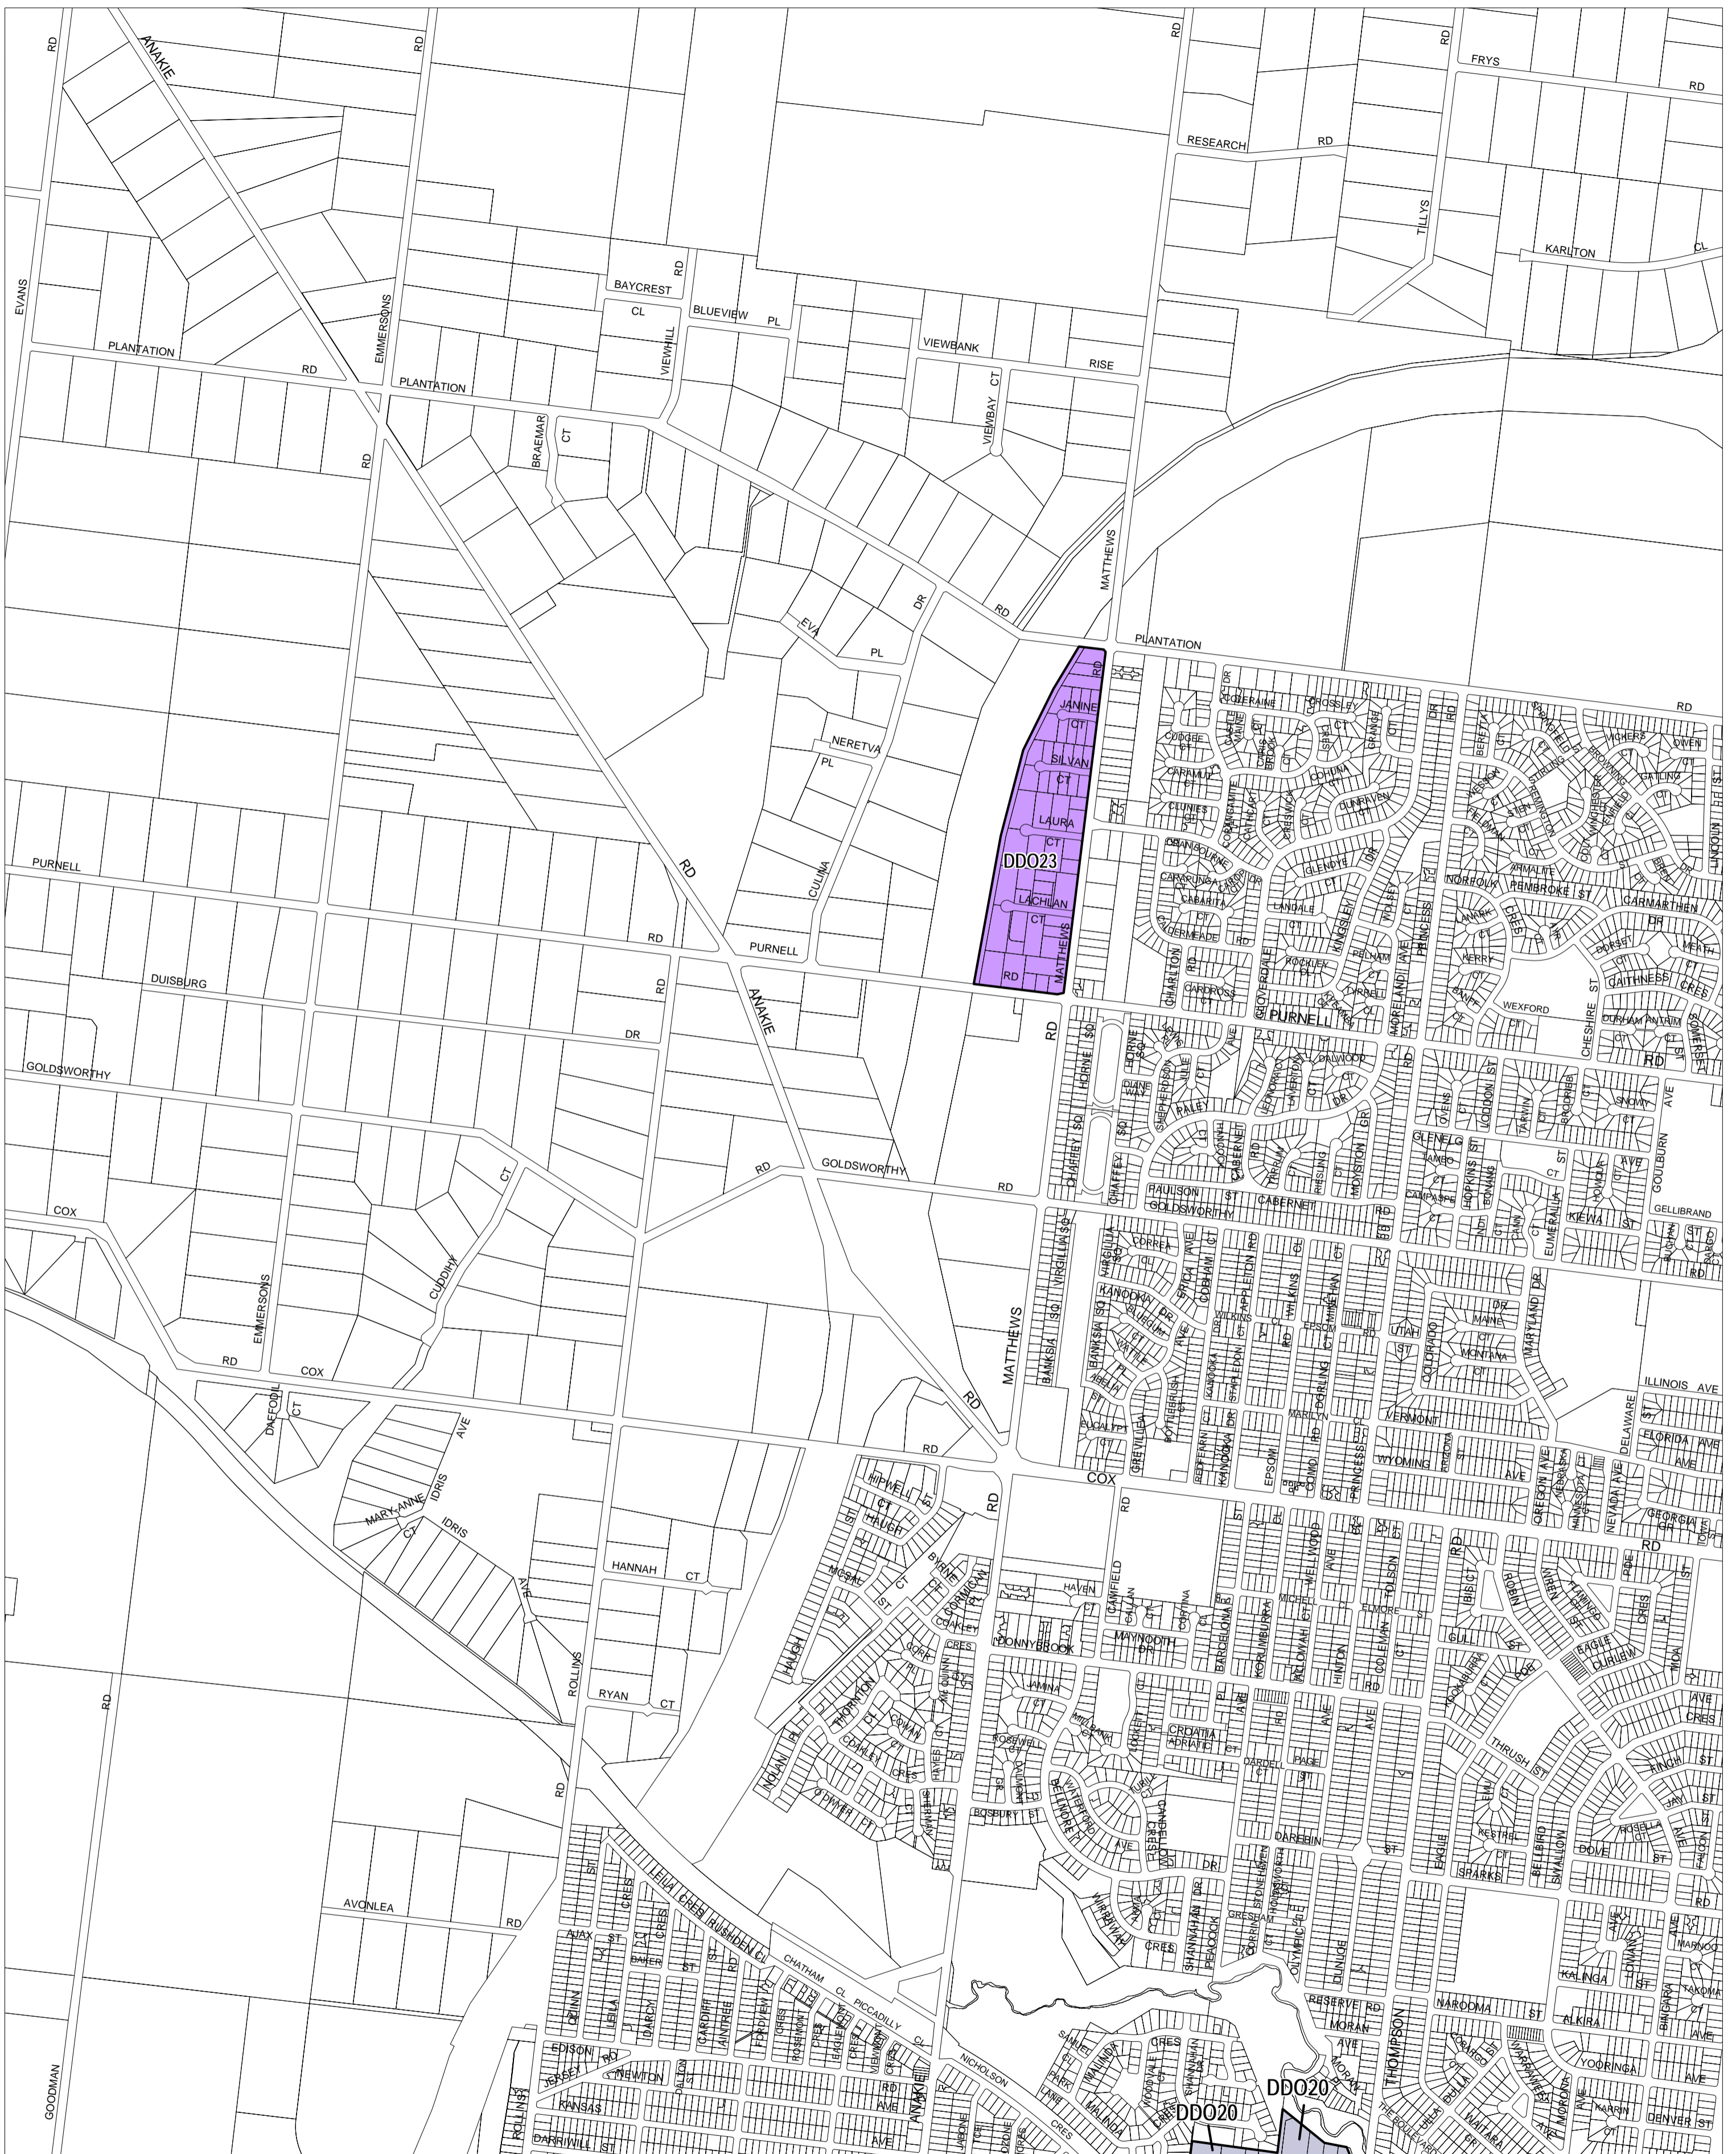

GREATER GEELONG PLANNING SCHEME - LOCAL PROVISION

Printed: 18/1/2010

AMENDMENT C129 PT.1