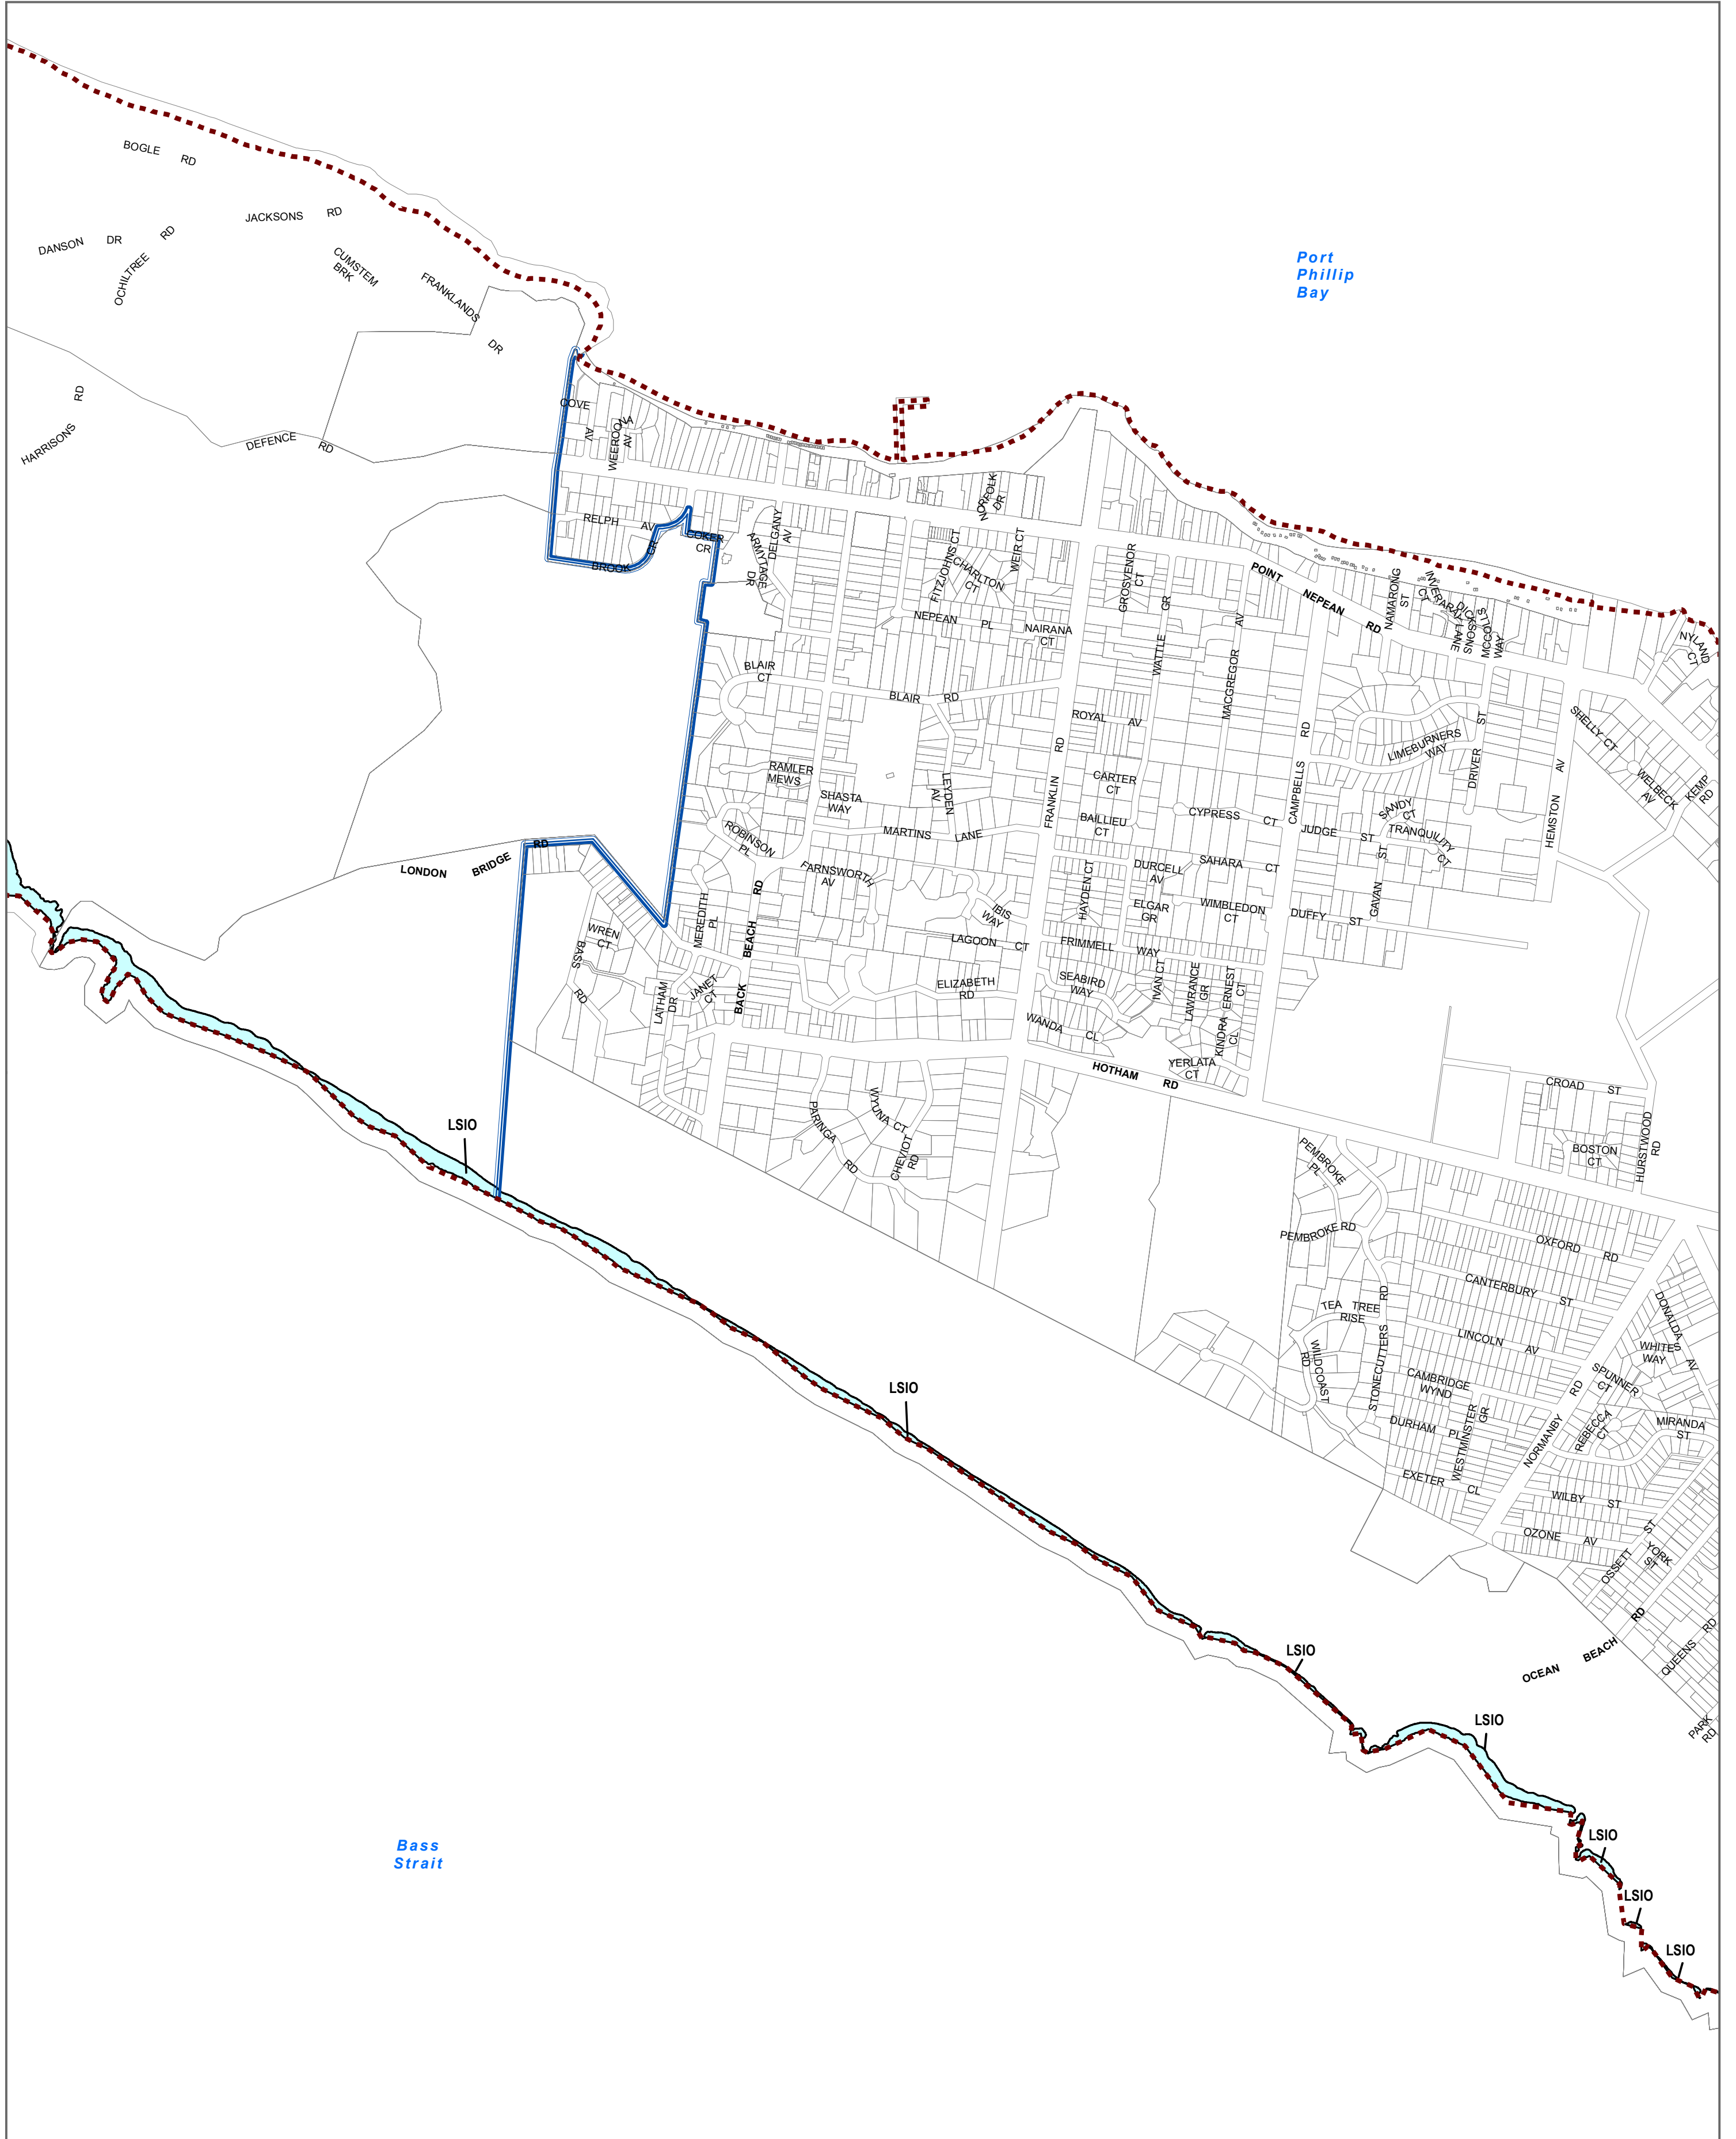

# MORNINGTON PENINSULA PLANNING SCHEME - LOCAL PROVISION

**LEGEND**  
 LSIO - Land Subject to Inundation Overlay

**Disclaimer**  
 This publication may be of assistance to you but the State of Victoria and its employees do not guarantee that the publication is without flaw of any kind or is wholly appropriate for your particular purposes and therefore disclaims all liability for any error, loss or other consequence which may arise from you relying on any information in this publication.

© The State of Victoria Department of Environment, Land, Water and Planning 2018

Planning Group  
**AMENDMENT C216**  
 Printed: 15/03/2019

Environment,  
 Land, Water  
 and Planning

**INDEX TO ADJOINING SCHEME MAPS**