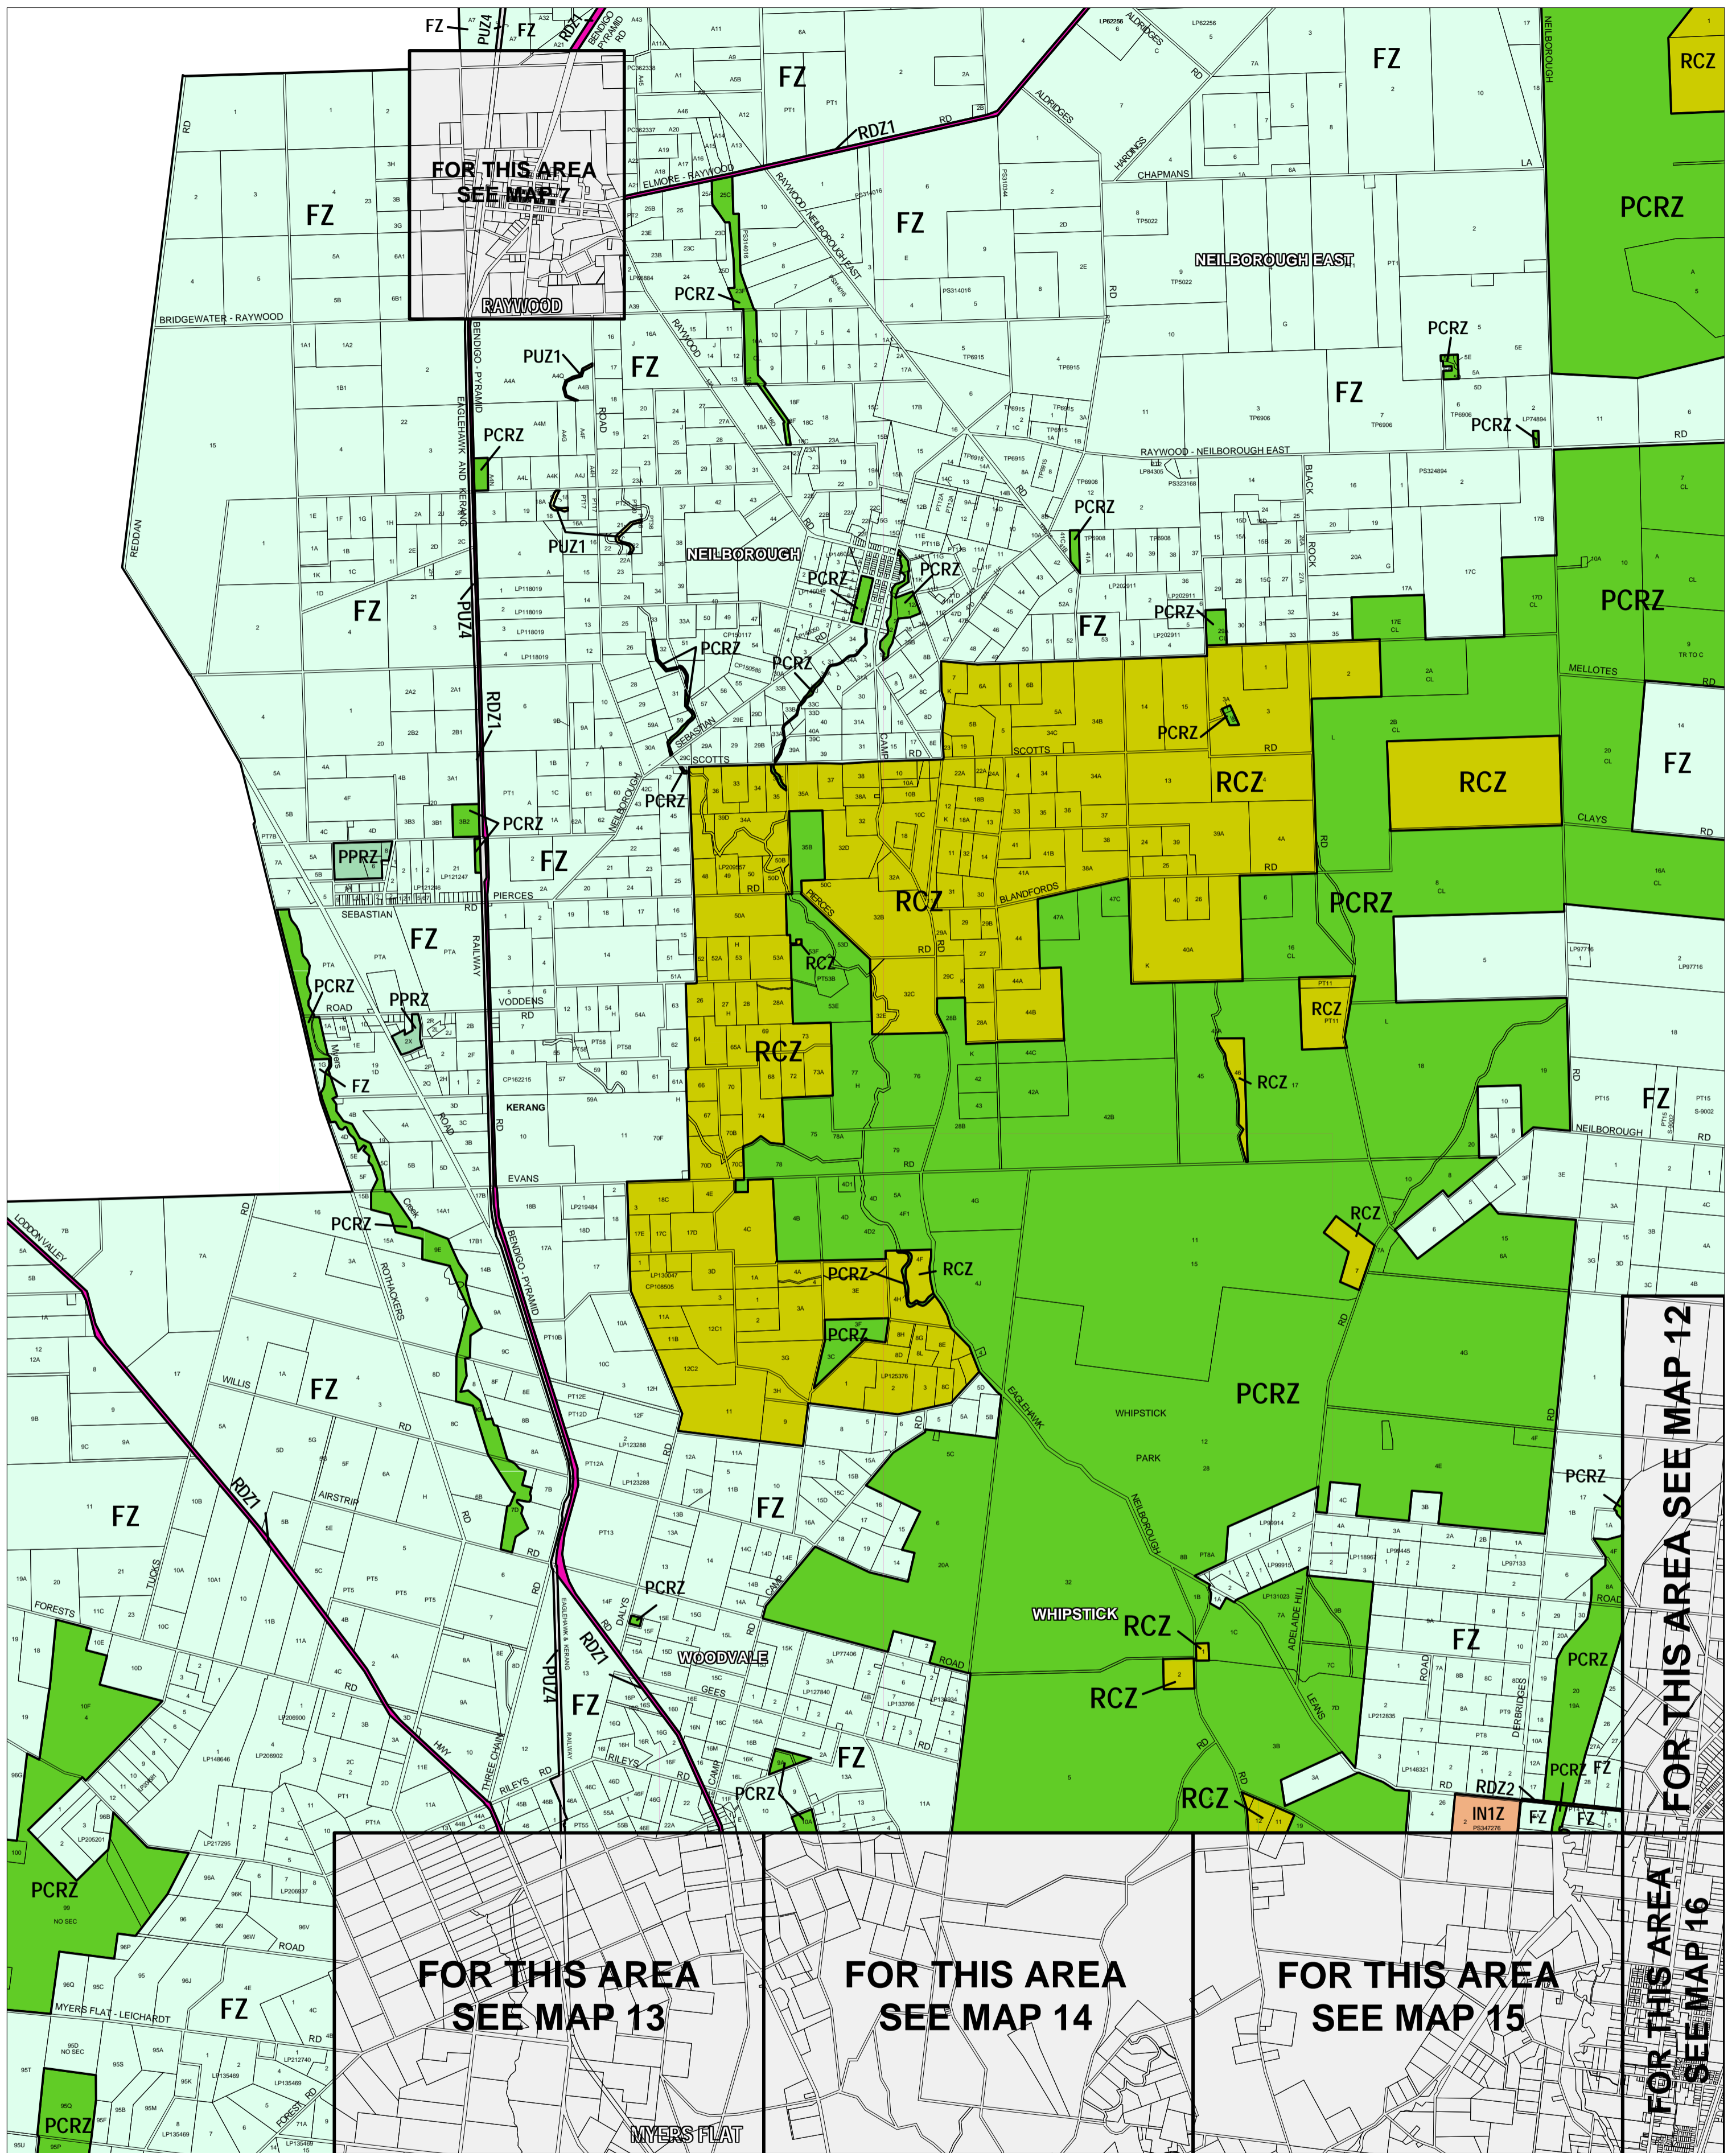

GREATER BENDIGO PLANNING SCHEME - LOCAL PROVISION

1. **ZONES**
2. Industrial 1 Zone
   - Public Conservation And Resource Zone
   - Public Park And Recreation Zone
   - Public Use Zone - Service And Utility
   - Public Use Zone - Transport
   - Road Zone - Category 1
   - Road Zone - Category 2
   - Rural Conservation Zone
   - Farming Zone

AUSTRALIAN MAP GRID ZONE 55

Printed: 22/6/2007

AMENDMENT C12

ZONES

MAP No 8