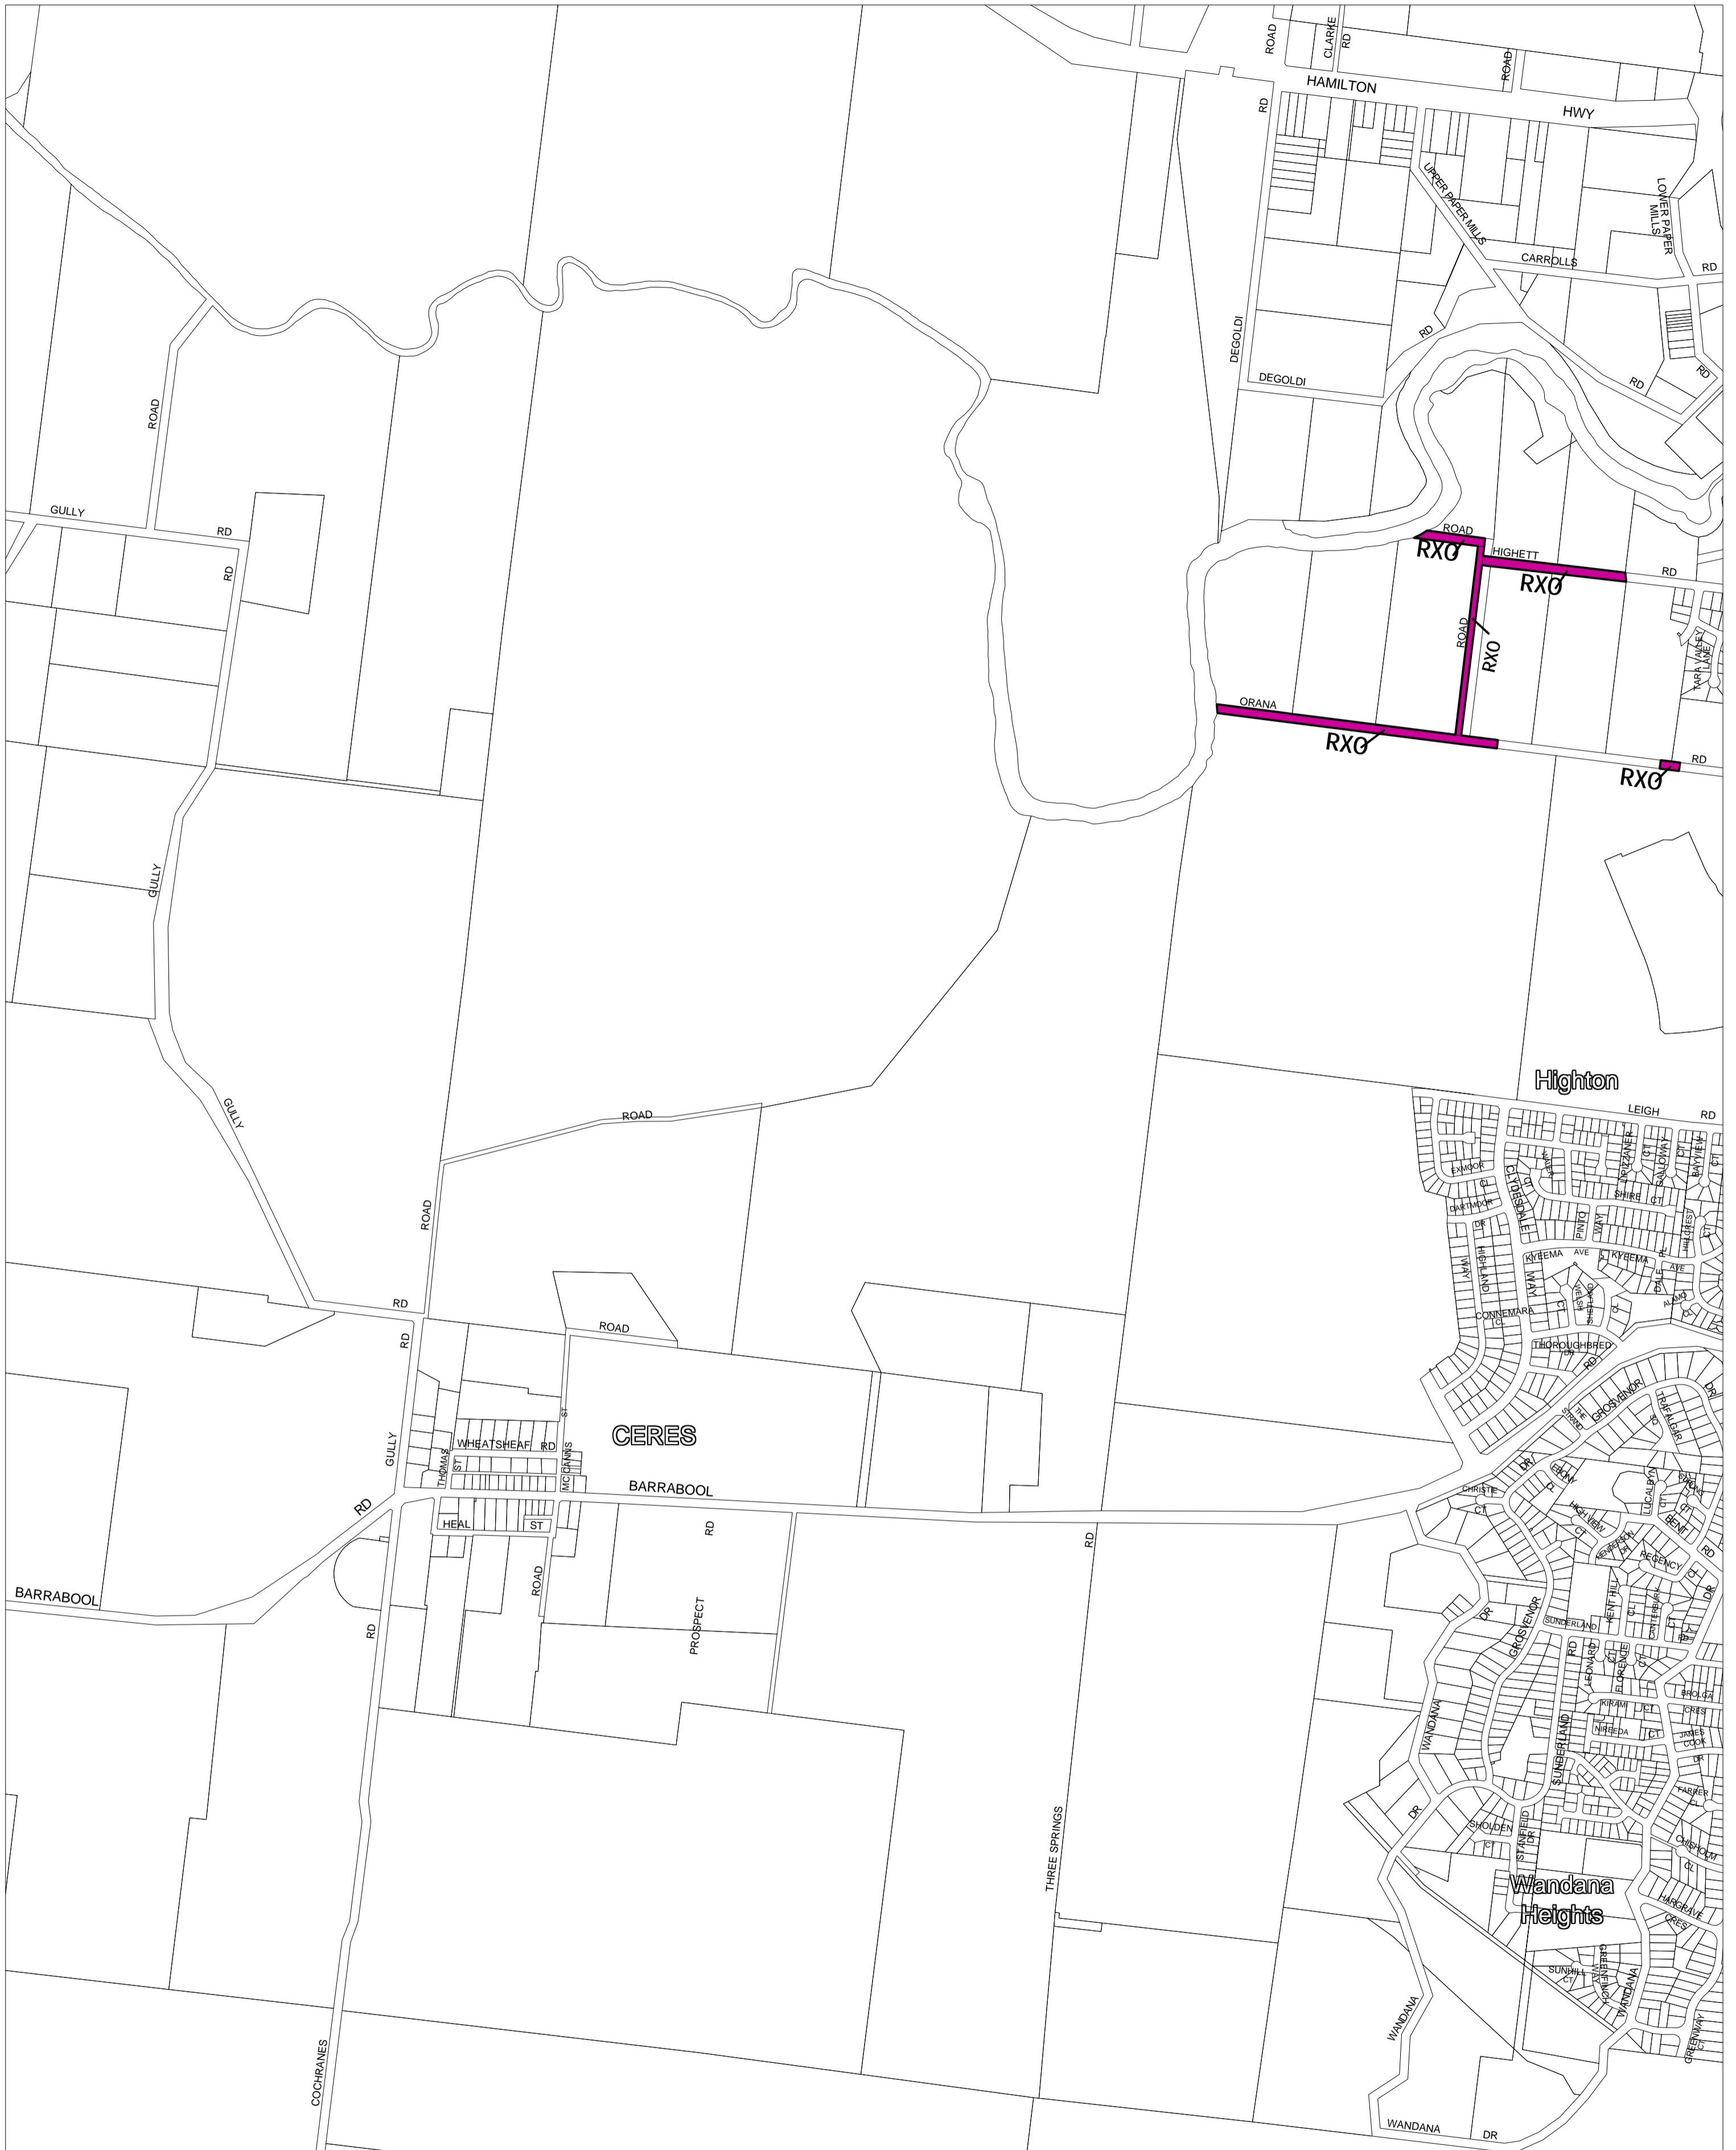

GREATER GEELONG PLANNING SCHEME - LOCAL PROVISION

Overlays

RXO Road Closure Overlay

AUSTRALIAN MAP GRID ZONE 55

INDEX TO ADJOINING METRIC SERIES MAP

Printed: 19/6/2007

AMENDMENT C35

ROAD CLOSURE OVERLAY

MAP No 47RXO