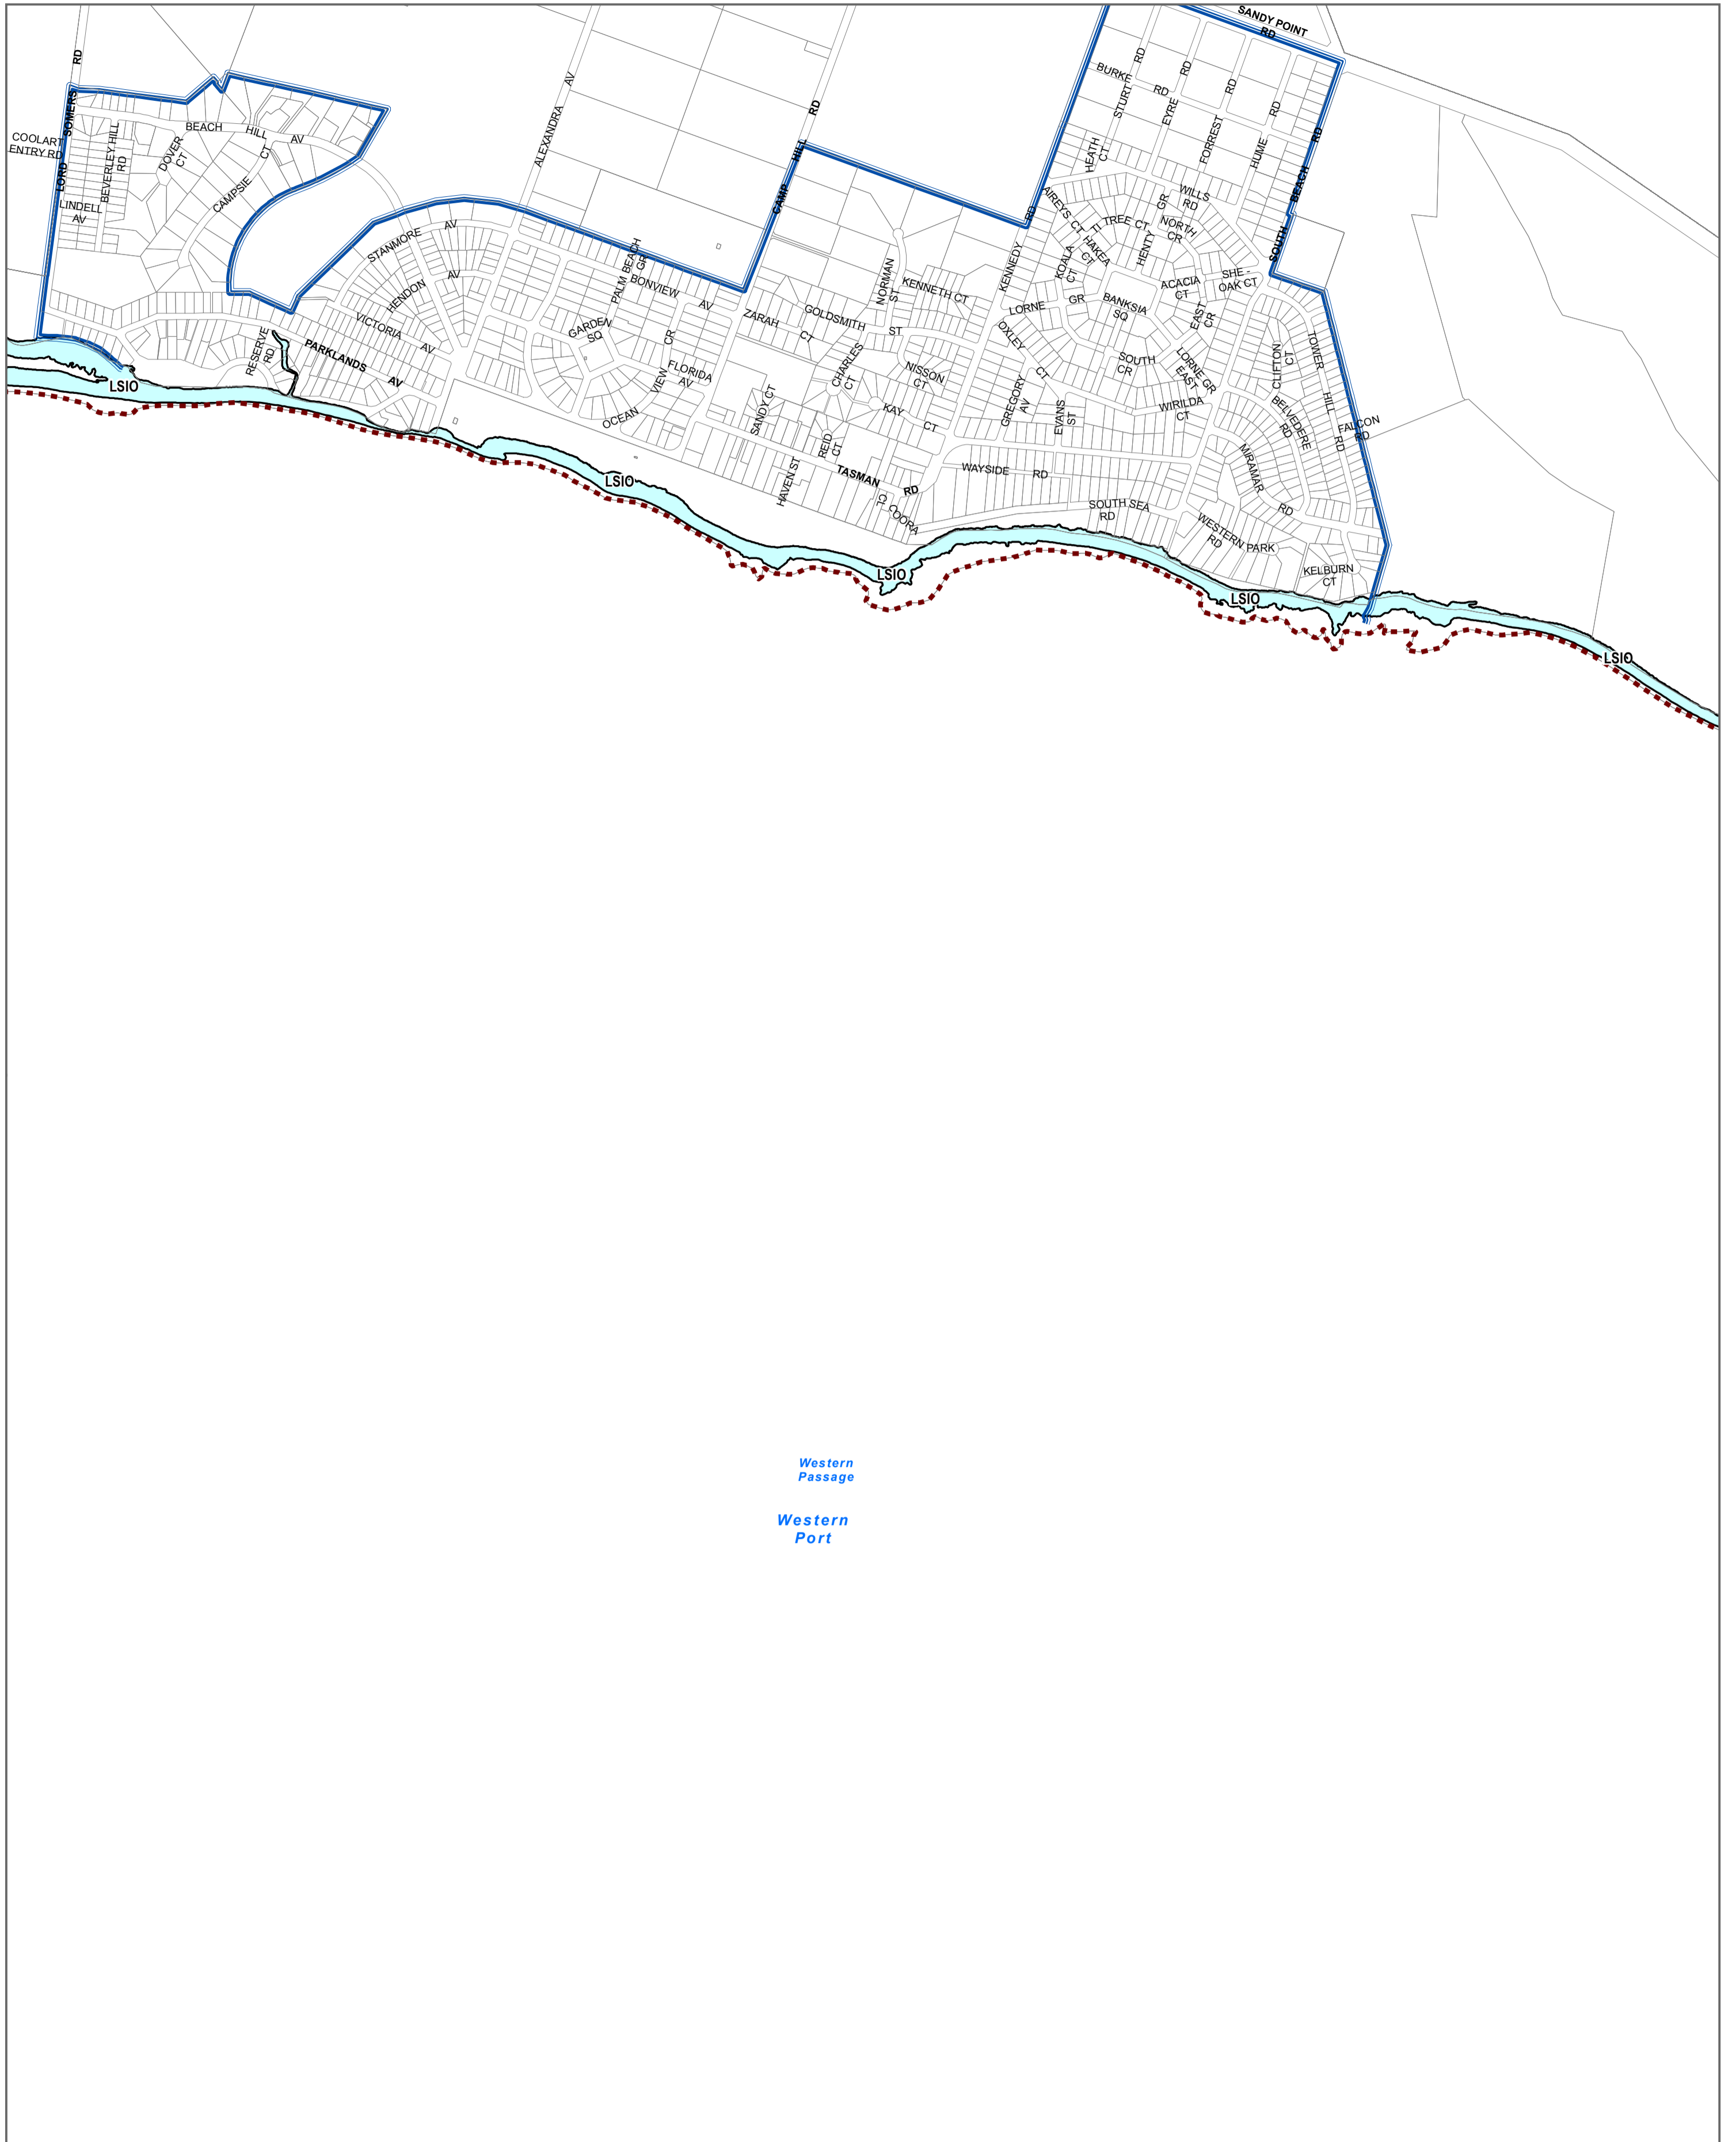

MORNINGTON PENINSULA PLANNING SCHEME - LOCAL PROVISION

LEGEND
 LSIO - Land Subject to Inundation Overlay

Municipal Boundary
 Land Outside Urban Growth Boundary

Disclaimer
 This publication may be of assistance to you but the State of Victoria and its employees do not guarantee that the publication is without flaw of any kind or is wholly appropriate for your particular purposes and therefore disclaims all liability for any error, loss or other consequence which may arise from you relying on any information in this publication.

© The State of Victoria Department of Environment, Land, Water and Planning 2018

0 450 900
 Meters

Australian Map Grid Zone 55

NORTH

Planning Group
AMENDMENT C216
 Printed: 15/03/2019

Environment,
 Land, Water
 and Planning

INDEX TO ADJOINING SCHEME MAPS