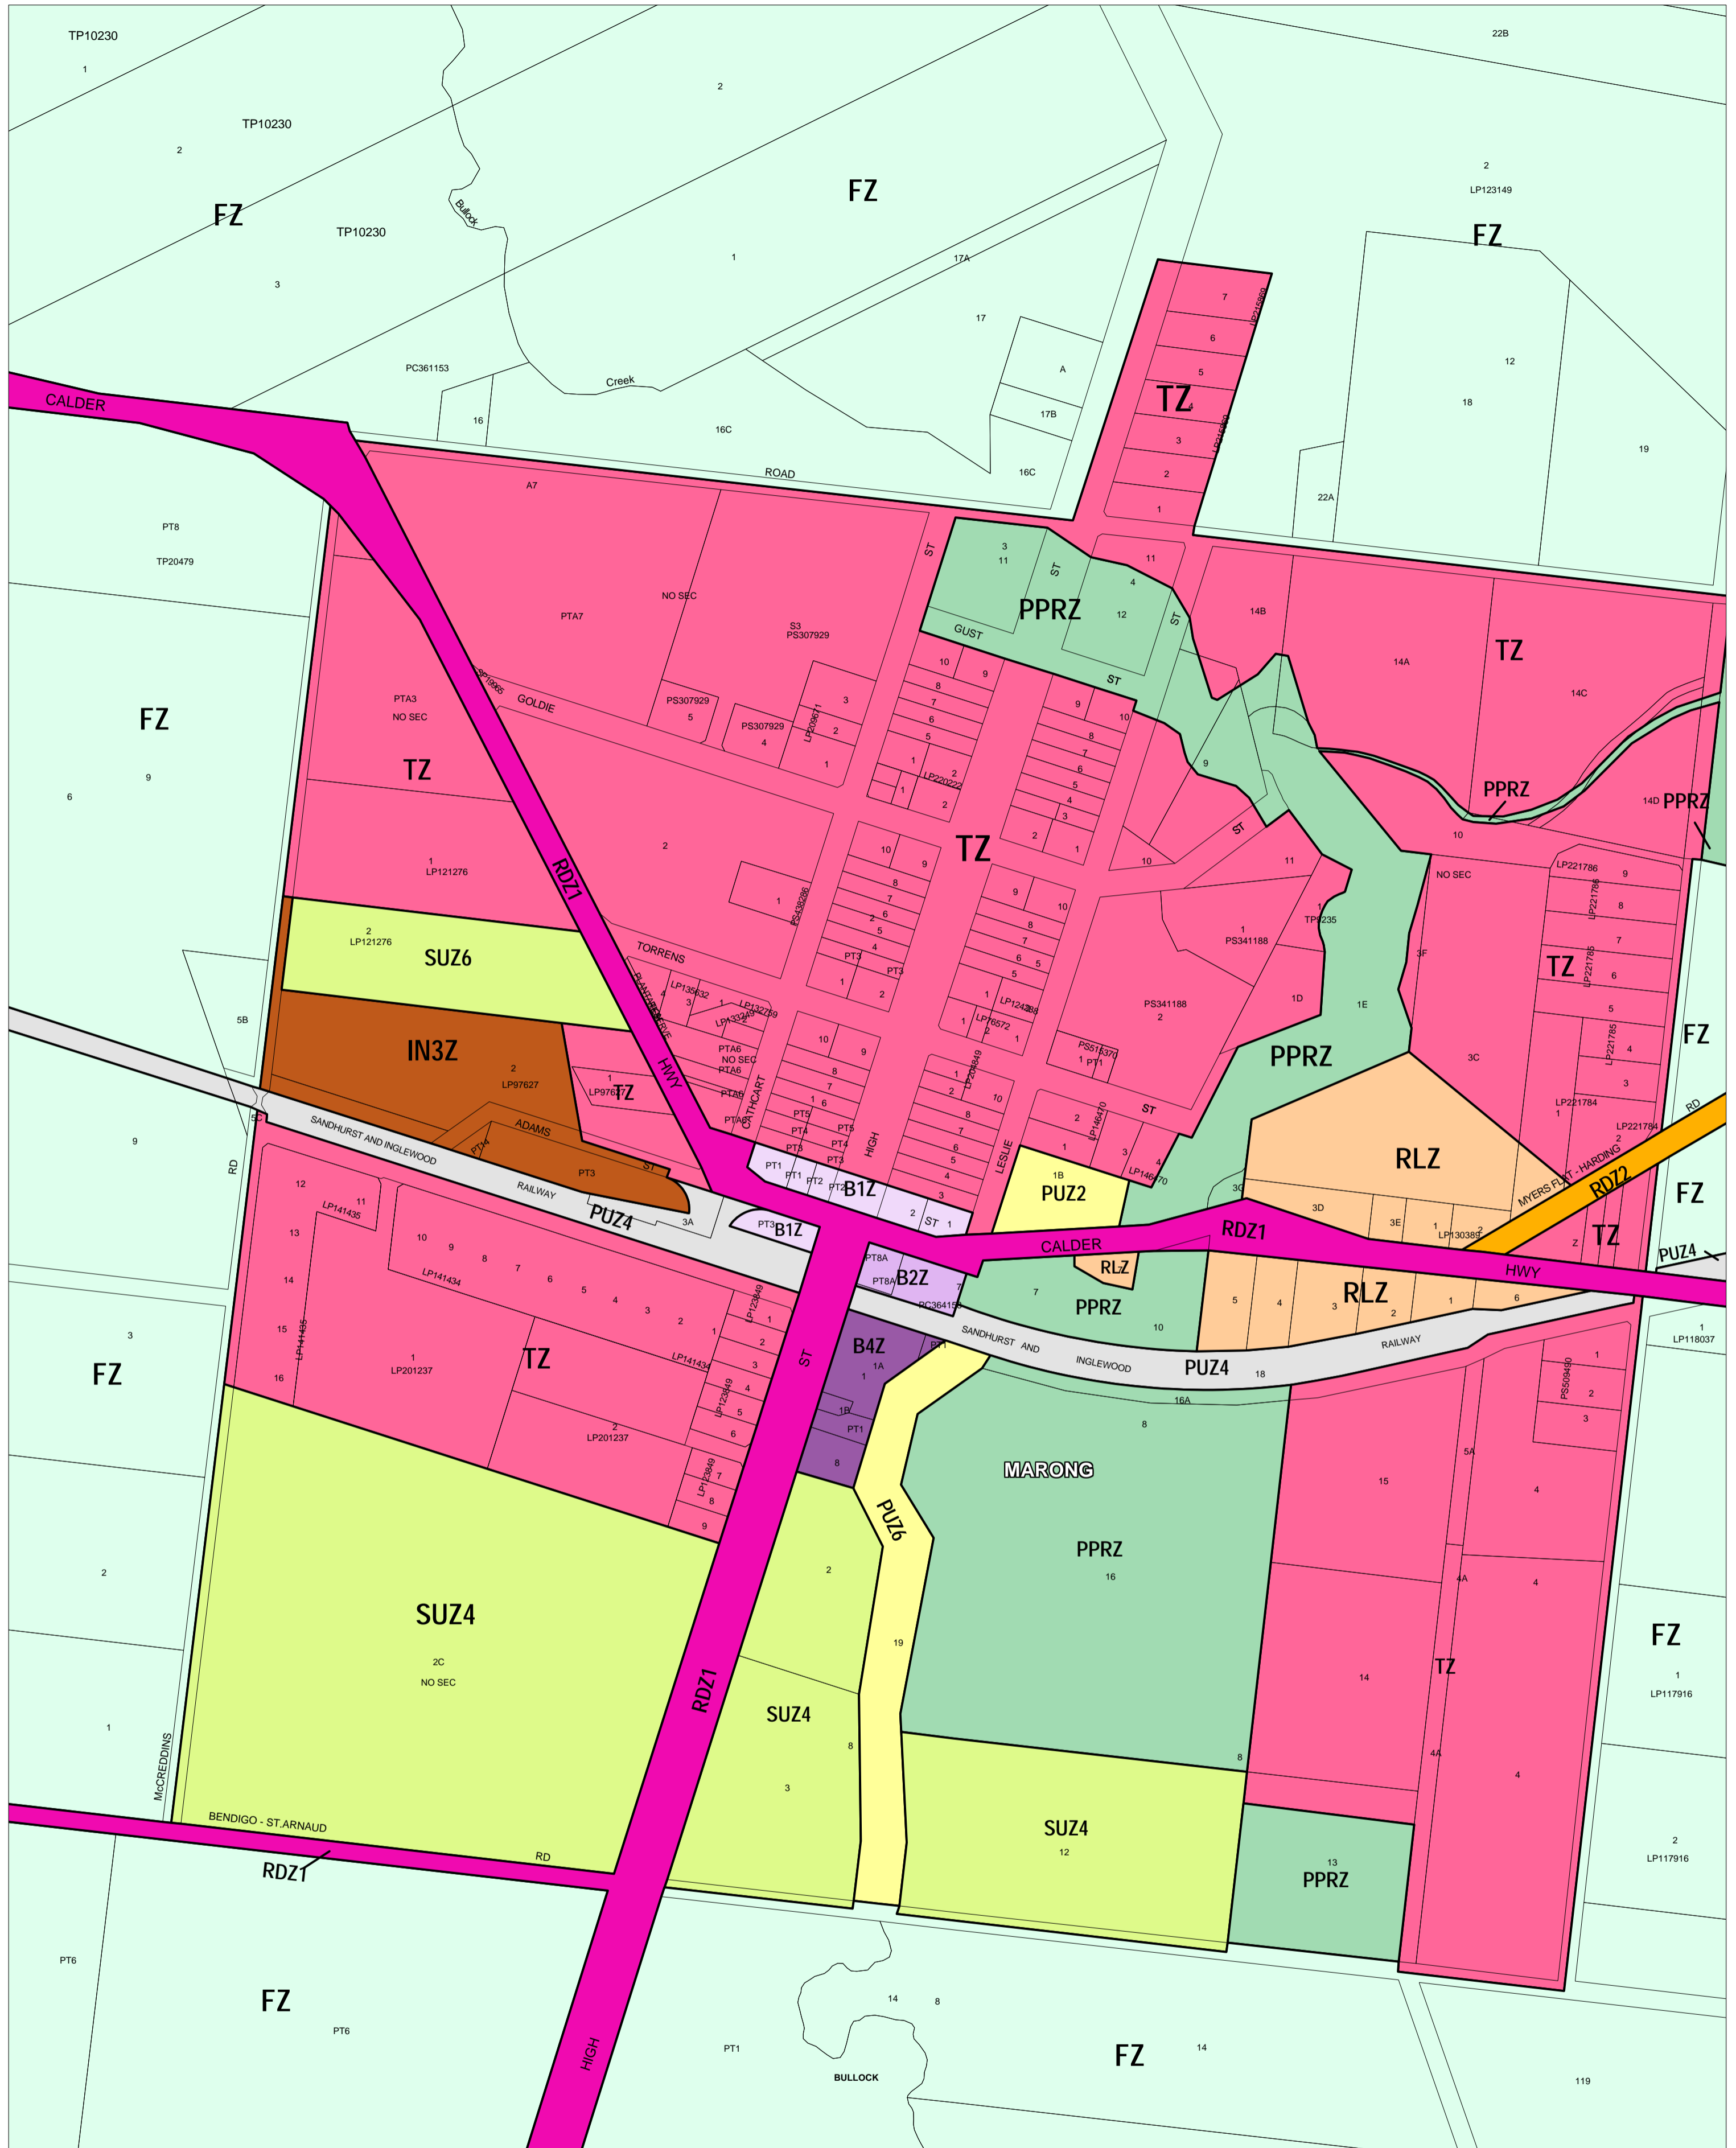

GREATER BENDIGO PLANNING SCHEME - LOCAL PROVISION

Business	Public Use Zone - Transport
B1Z Business 1 Zone	PUZ4
B2Z Business 2 Zone	RDZ1 Road Zone - Category 1
B4Z Business 4 Zone	RDZ2 Road Zone - Category 2
Industrial	Residential
I3Z Industrial 3 Zone	TZ Township Zone
Public Land	Rural
PPRZ Public Park And Recreation Zone	FZ Farming Zone
PUZ2 Public Use Zone - Education	RLZ Rural Living Zone
PUZ6 Public Use Zone - Local Government	Special Purpose
	SUZ4 Special Use Zone - Schedule 4
	SUZ6 Special Use Zone - Schedule 6

AUSTRALIAN MAP GRID ZONE 55

Printed: 22/6/2007

AMENDMENT C12