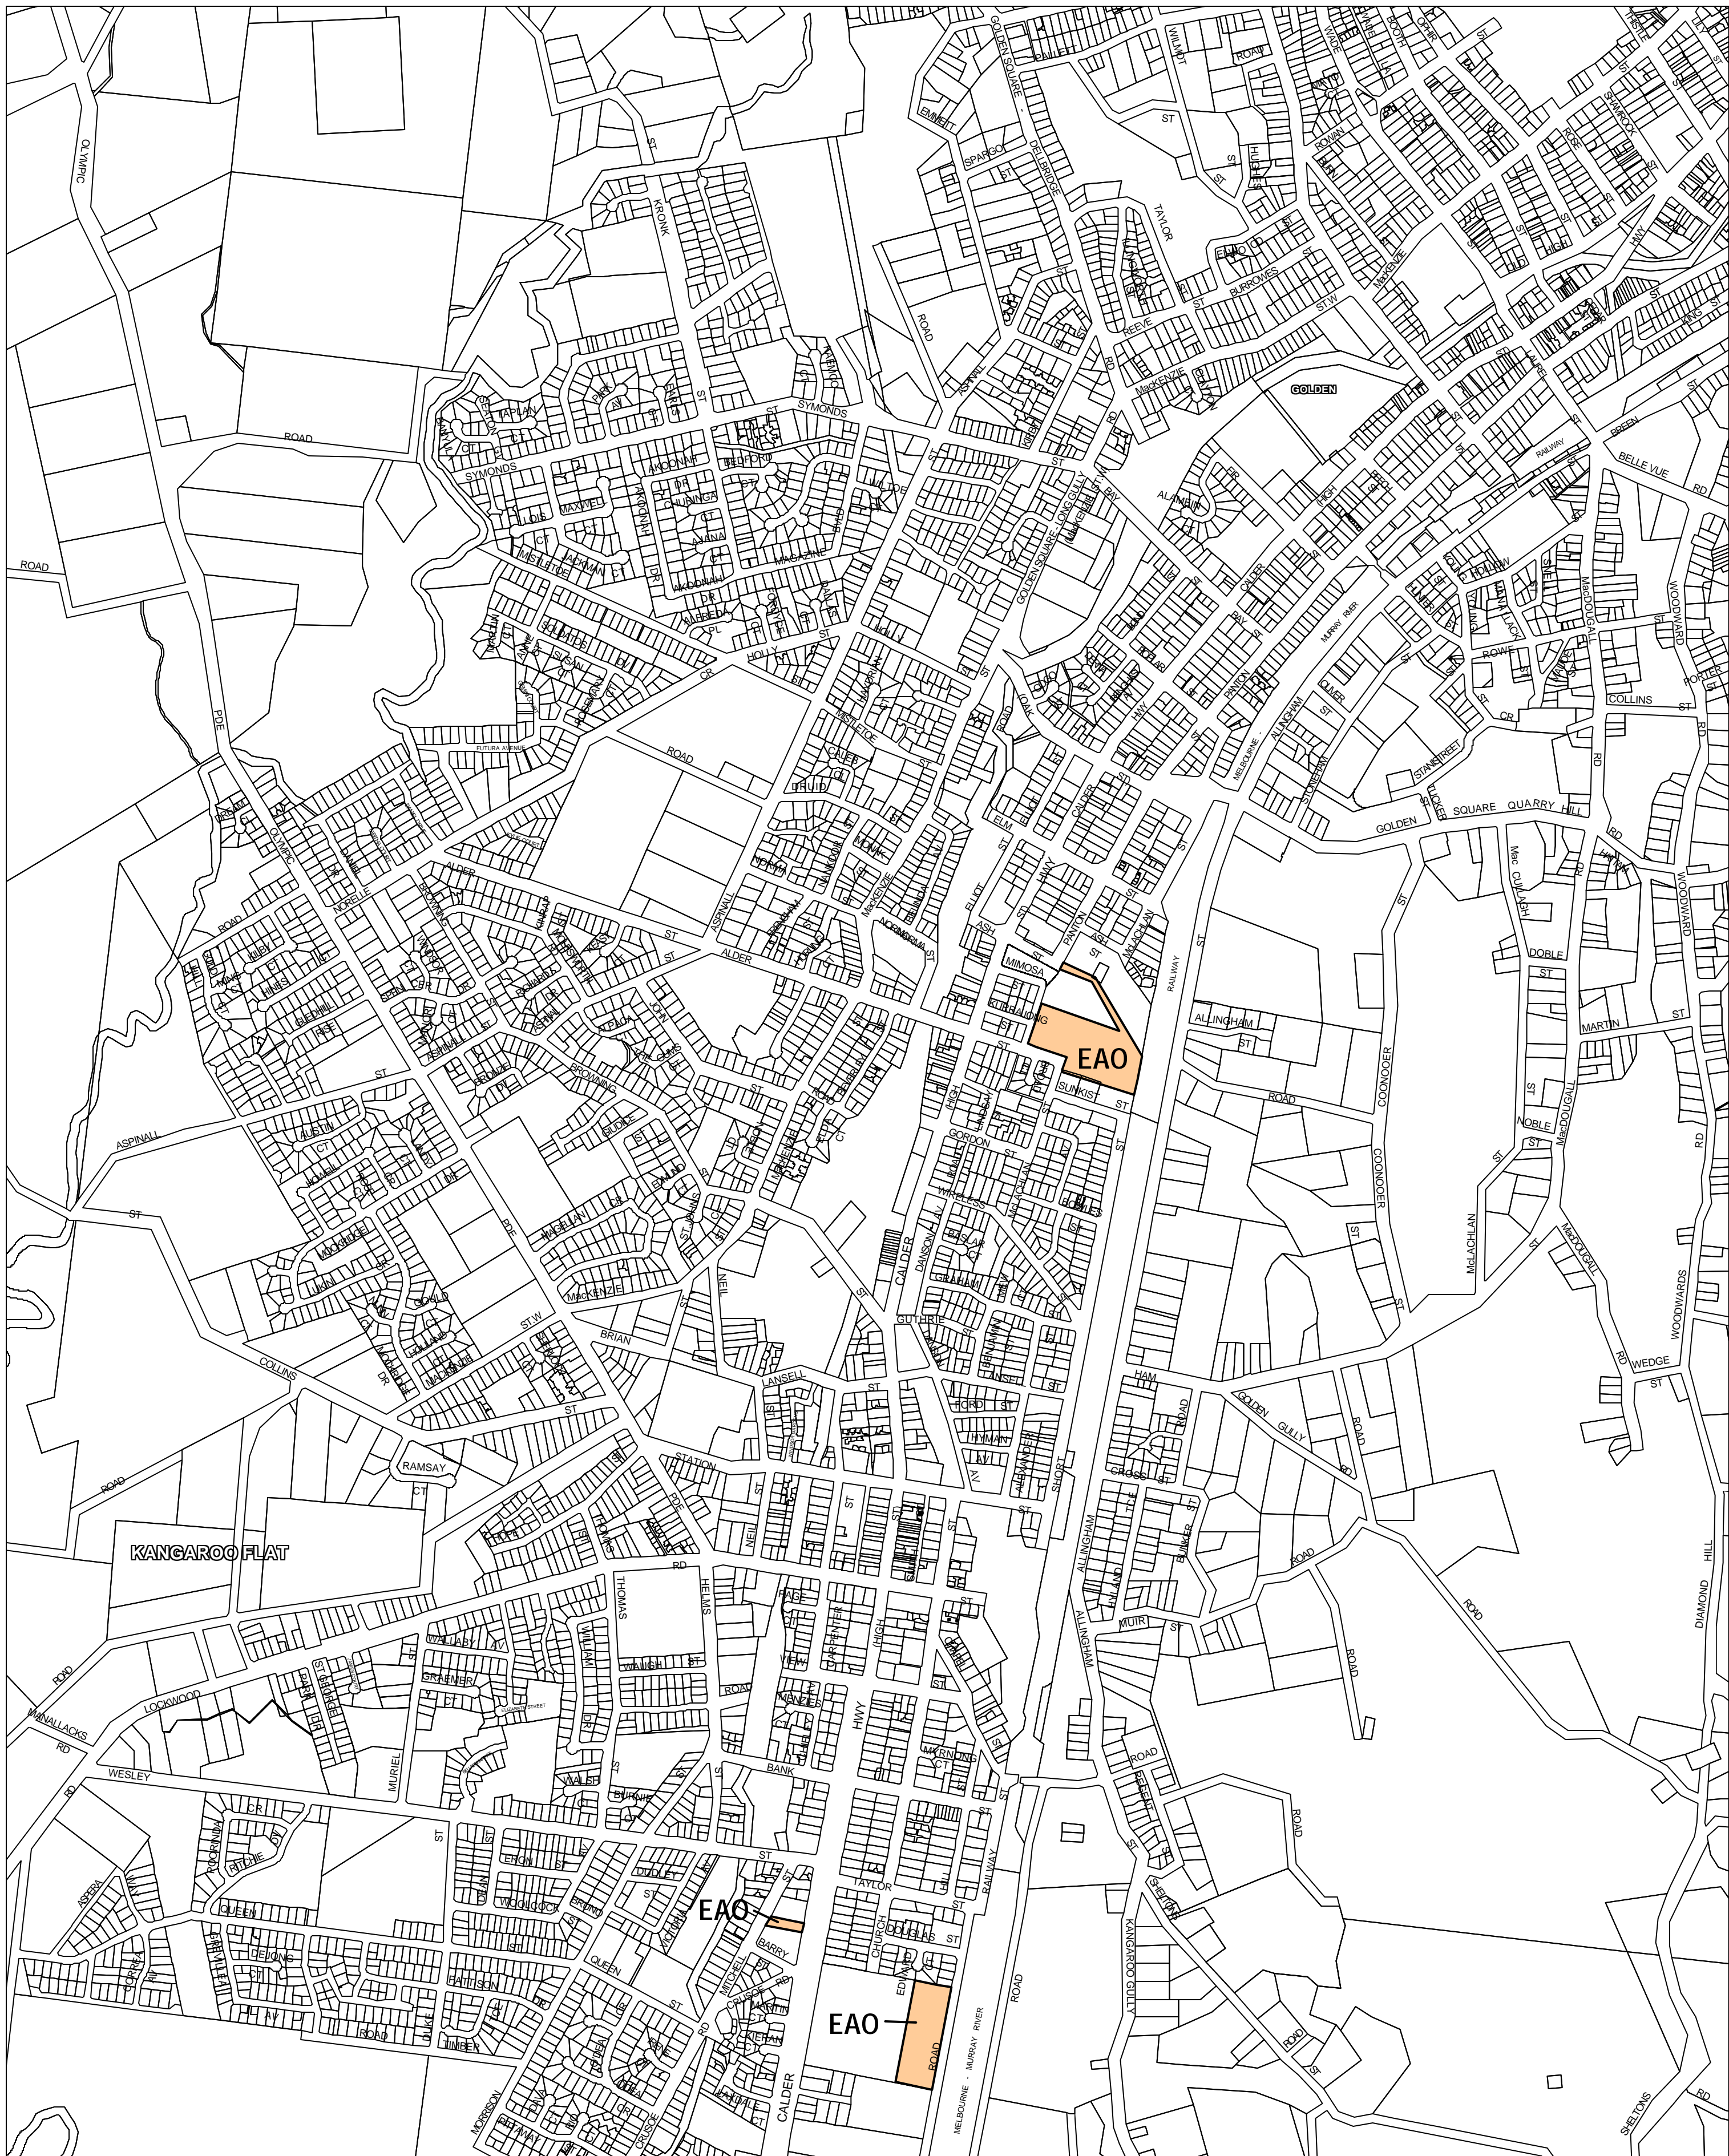

GREATER BENDIGO PLANNING SCHEME - LOCAL PROVISION

Overlays
EAO Environmental Audit Overlay

Printed: 22/11/2007

AMENDMENT C87