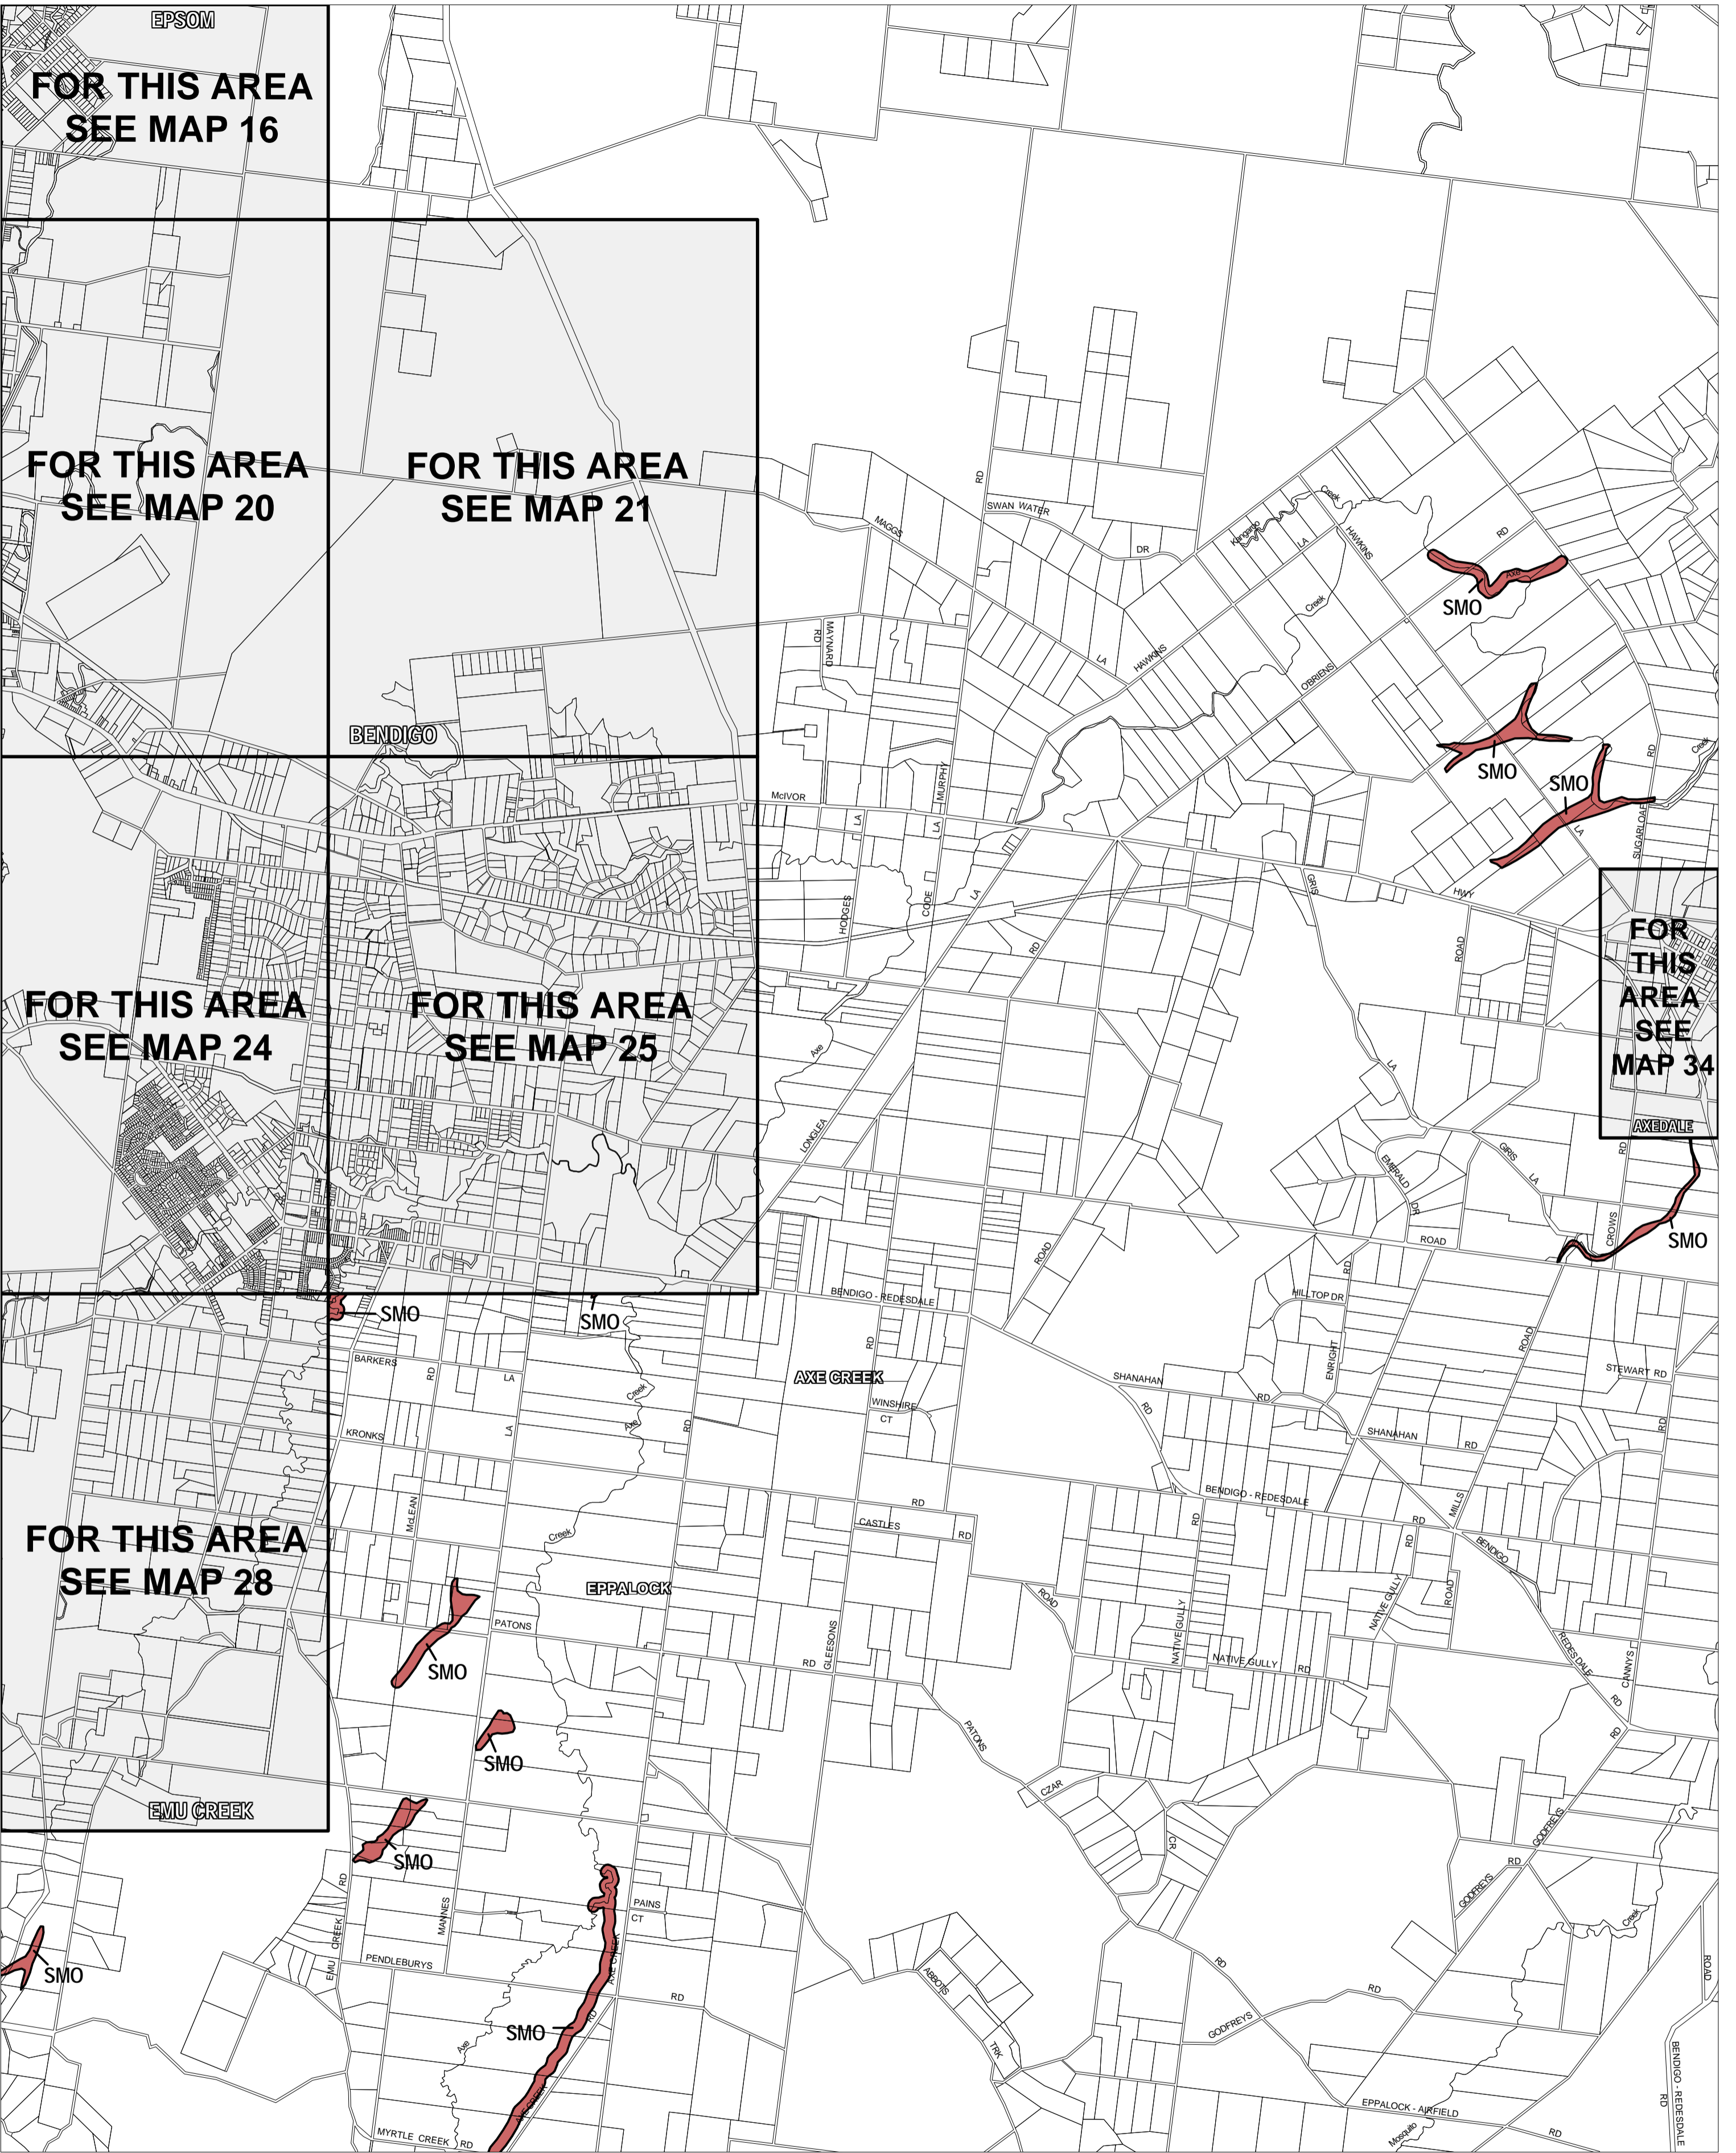

GREATER BENDIGO PLANNING SCHEME - LOCAL PROVISION

**FOR THIS AREA
SEE MAP 16**

**FOR THIS AREA
SEE MAP 20**

**FOR THIS AREA
SEE MAP 21**

**FOR THIS AREA
SEE MAP 24**

**FOR THIS AREA
SEE MAP 25**

**FOR THIS AREA
SEE MAP 34**

**FOR THIS AREA
SEE MAP 28**

Overlays

Salinity Management Overlay

Printed: 25/6/2007