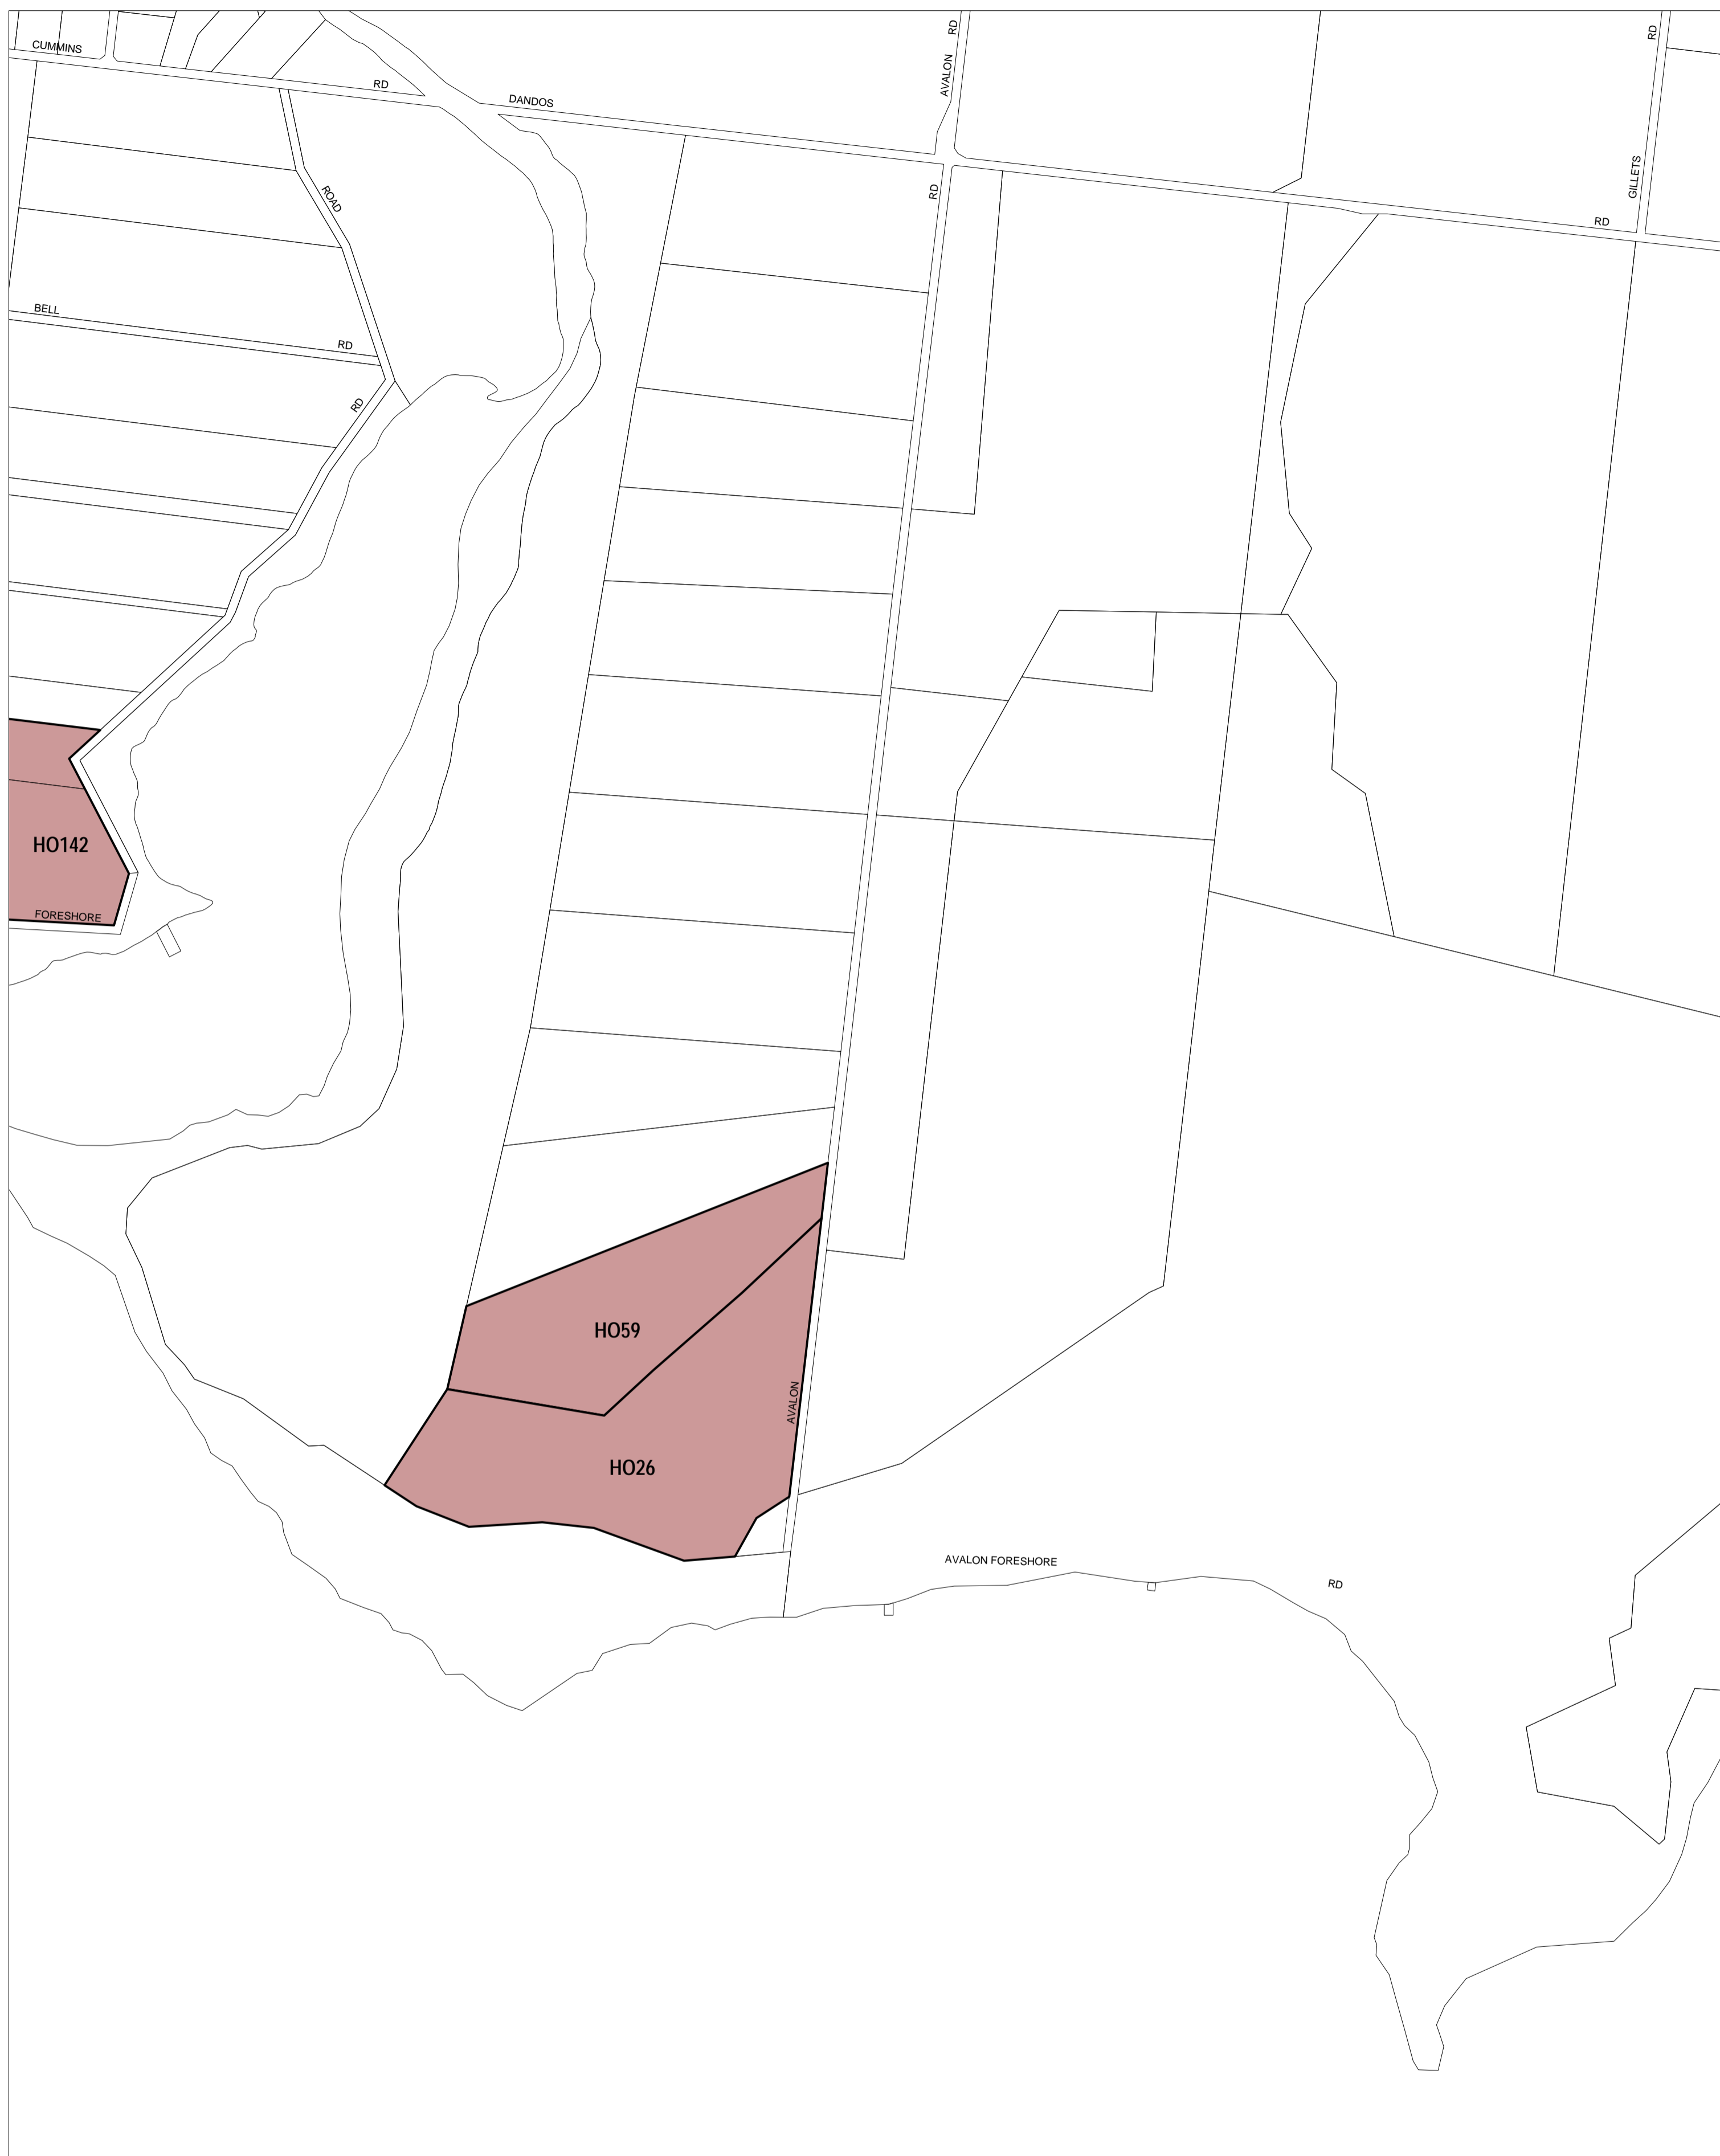

GREATER GEELONG PLANNING SCHEME - LOCAL PROVISION

Overlays

HO Heritage Overlay

AUSTRALIAN MAP GRID ZONE 55

Printed: 19/6/2007

AMENDMENT C39