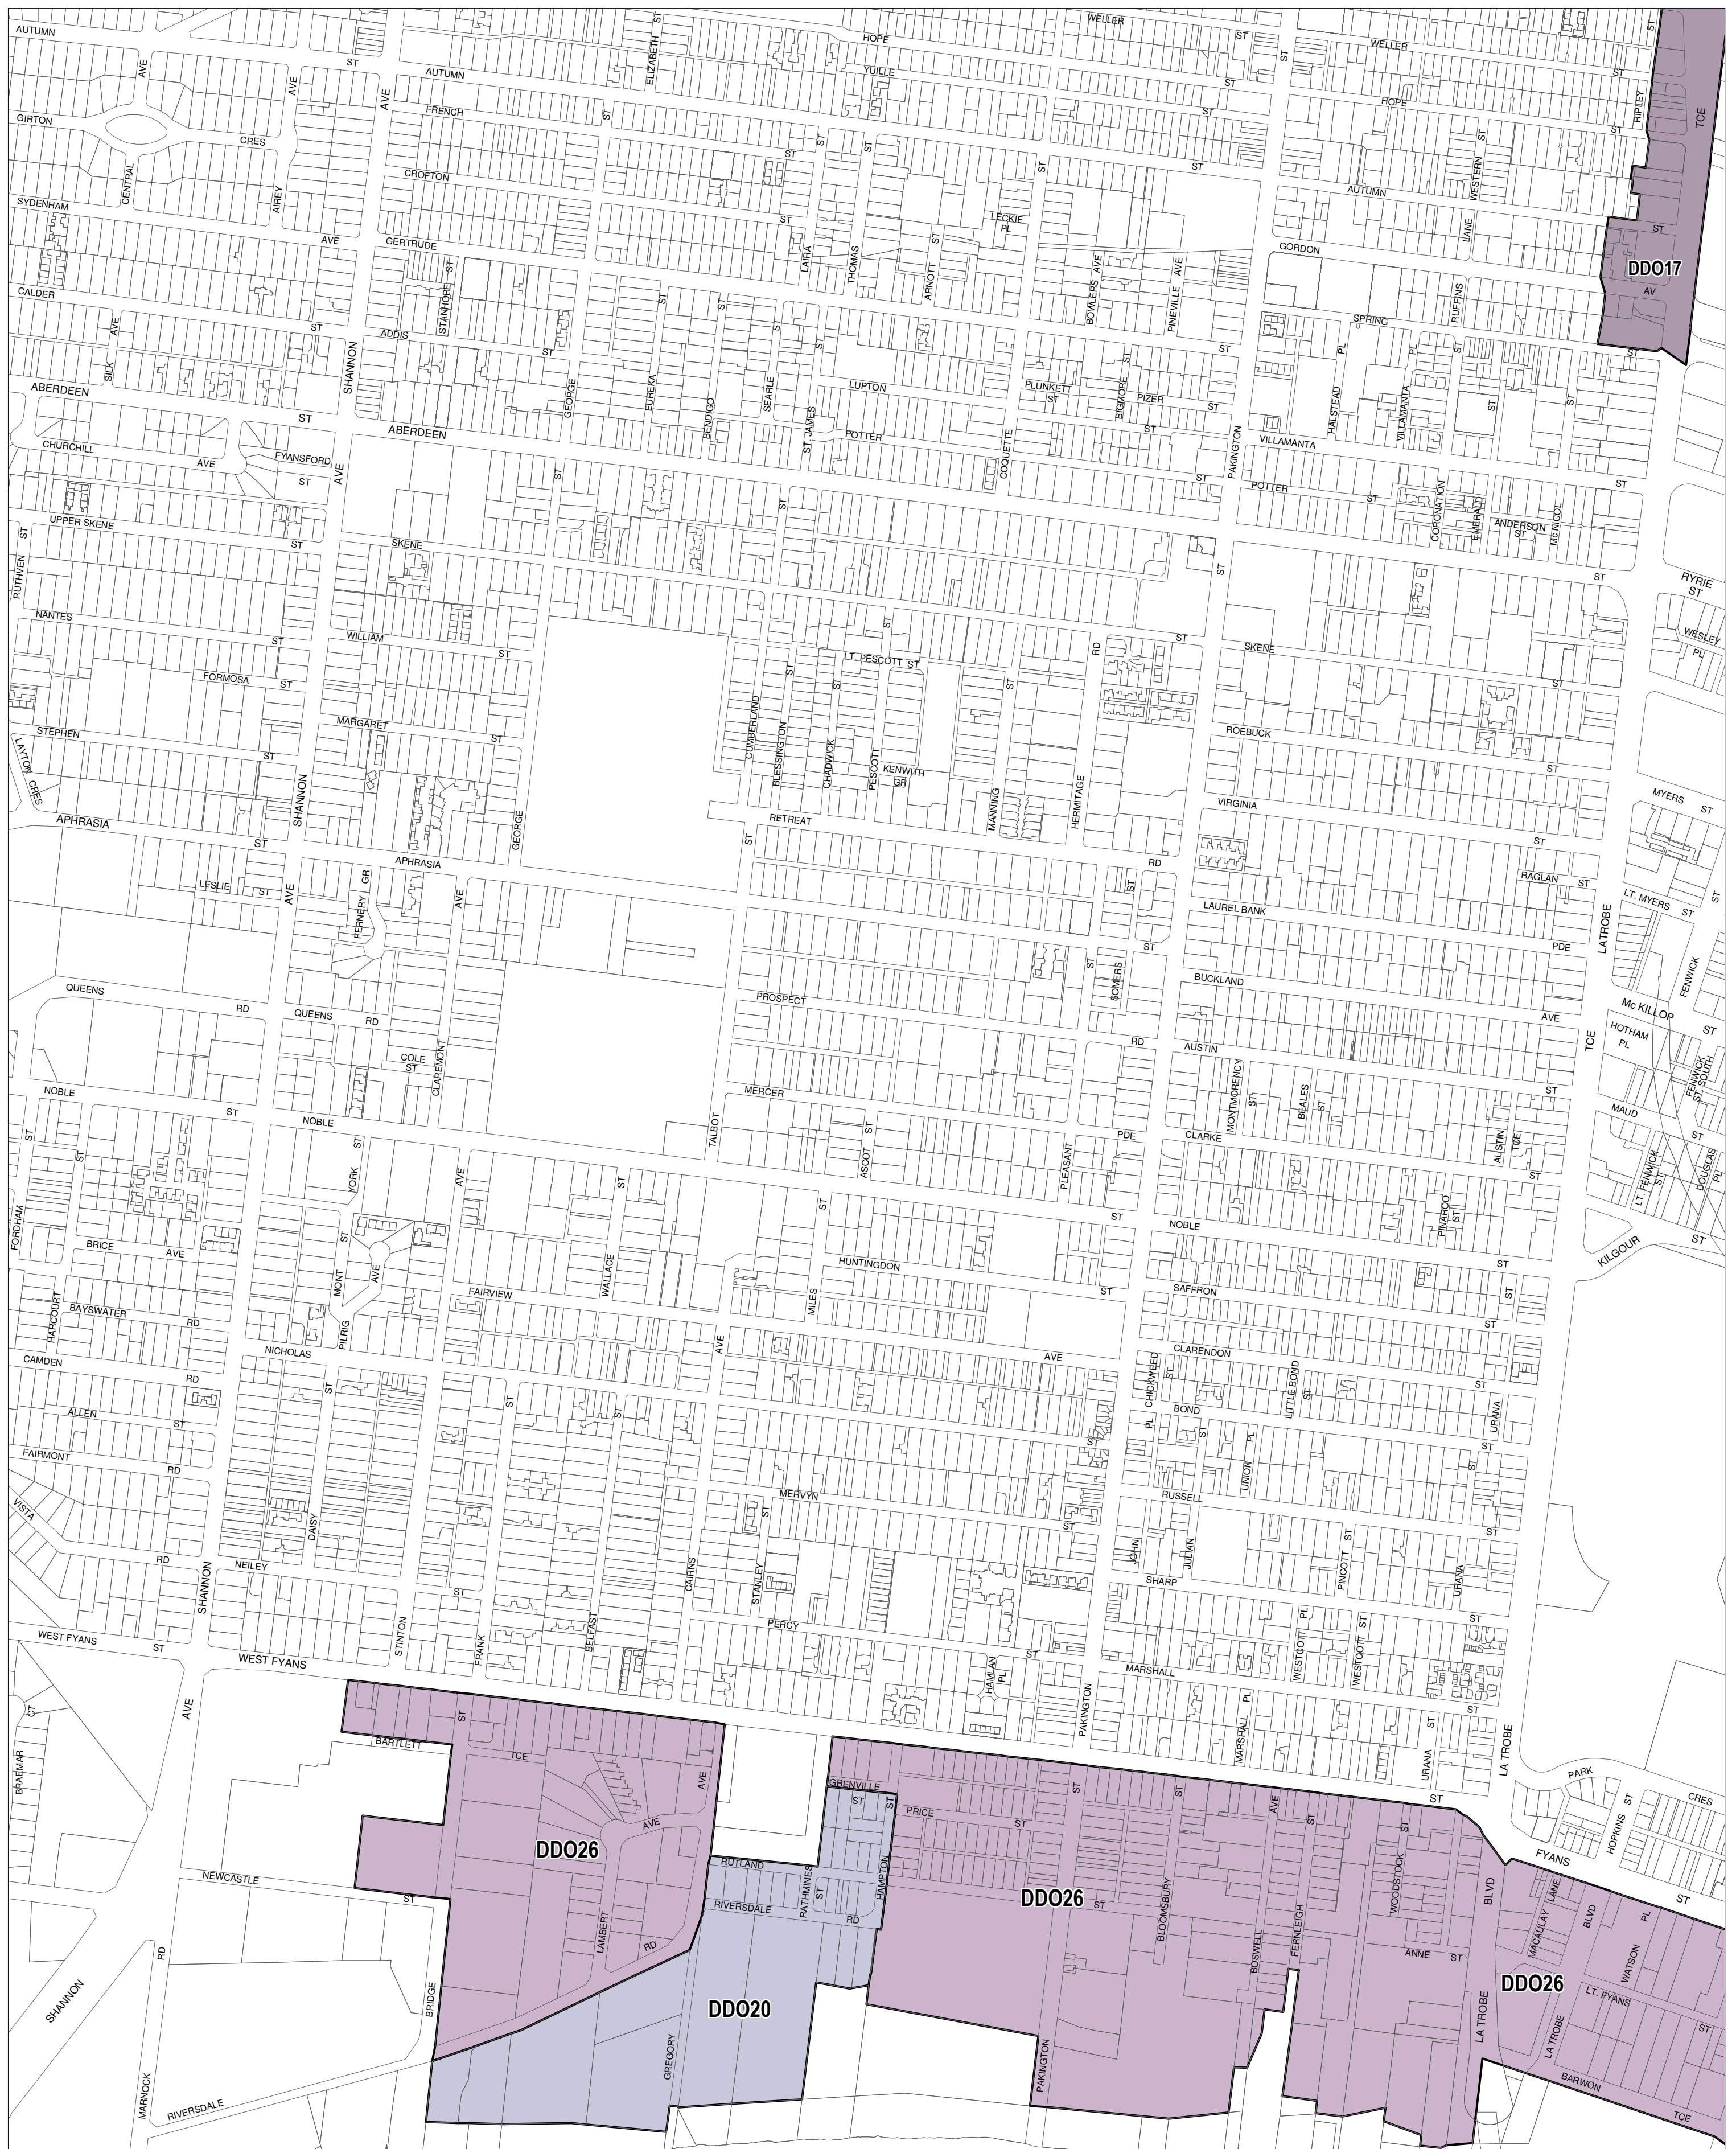

GREATER GEELONG PLANNING SCHEME - LOCAL PROVISION

Overlays

- DDO17 Design And Development Overlay - Schedule 17
- DDO20 Design And Development Overlay - Schedule 20
- DDO26 Design And Development Overlay - Schedule 26

100 0 100 200 300 400 500 m

AUSTRALIAN MAP GRID ZONE 55

INDEX TO ADJOINING METRIC SERIES MAP

1	2	3	4
5	6	7	8
9	10	11	12
13	14	15	16
17	18	19	20
21	22	23	24
25	26	27	28
29	30	31	32
33	34	35	36
37	38	39	40
41	42	43	44
45	46	47	48
49	50	51	52
53	54	55	56
57	58	59	60
61	62	63	64
65	66	67	68
69	70	71	72
73	74	75	76
77	78	79	80
81	82	83	84
85	86	87	88
89	90	91	92

Printed: 3/5/2013

AMENDMENT C223