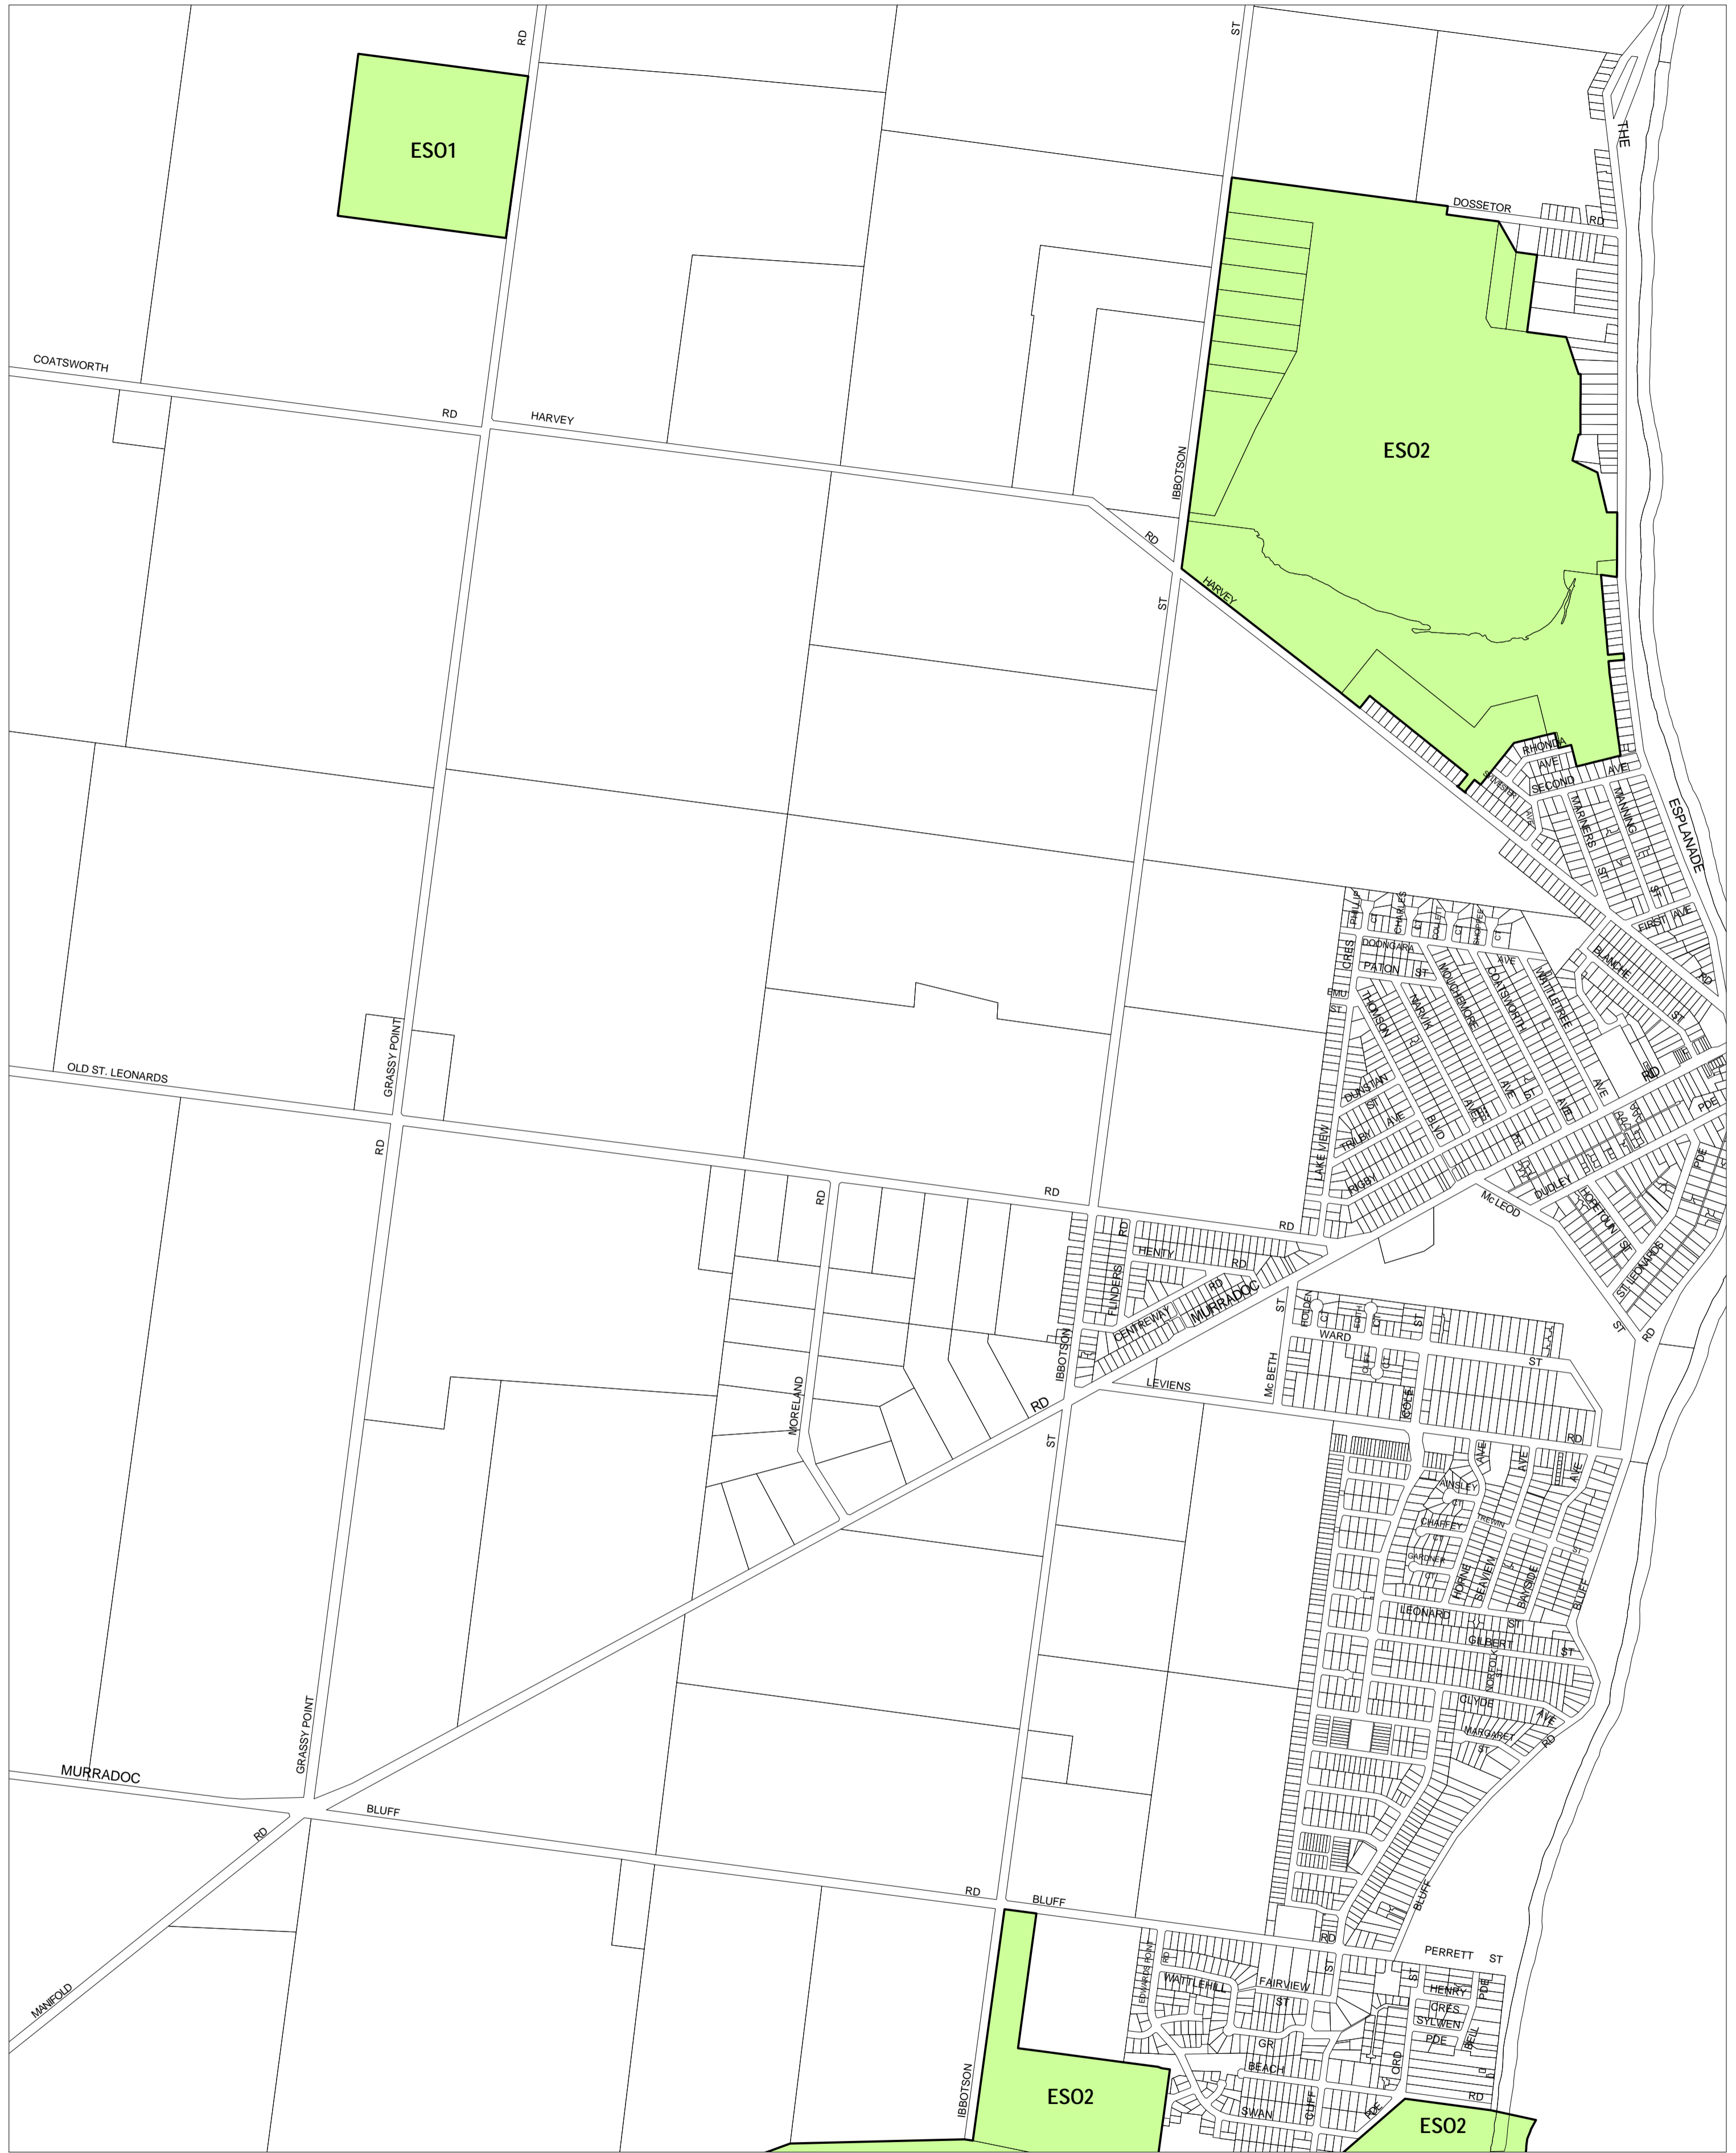

GREATER GEELONG PLANNING SCHEME - LOCAL PROVISION

Overlays

- Environmental Significance Overlay - Schedule 1
- Environmental Significance Overlay - Schedule 2

200 0 200 400 600 800 1000 m
AUSTRALIAN MAP GRID ZONE 55

INDEX TO ADJOINING METRIC SERIES MAP

1	2	3	4
5	6	7	8
9	10	11	12
13	14	15	16
17	18	19	20
21	22	23	24
25	26	27	28
29	30	31	32
33	34	35	36
37	38	39	40
41	42	43	44
45	46	47	48
49	50	51	52
53	54	55	56
57	58	59	60
61	62	63	64
65	66	67	68
69	70	71	72
73	74	75	76
77	78	79	80
81	82	83	84
85	86	87	88
89	90	91	92
93	94	95	96
97	98	99	100

Printed: 19/6/2007