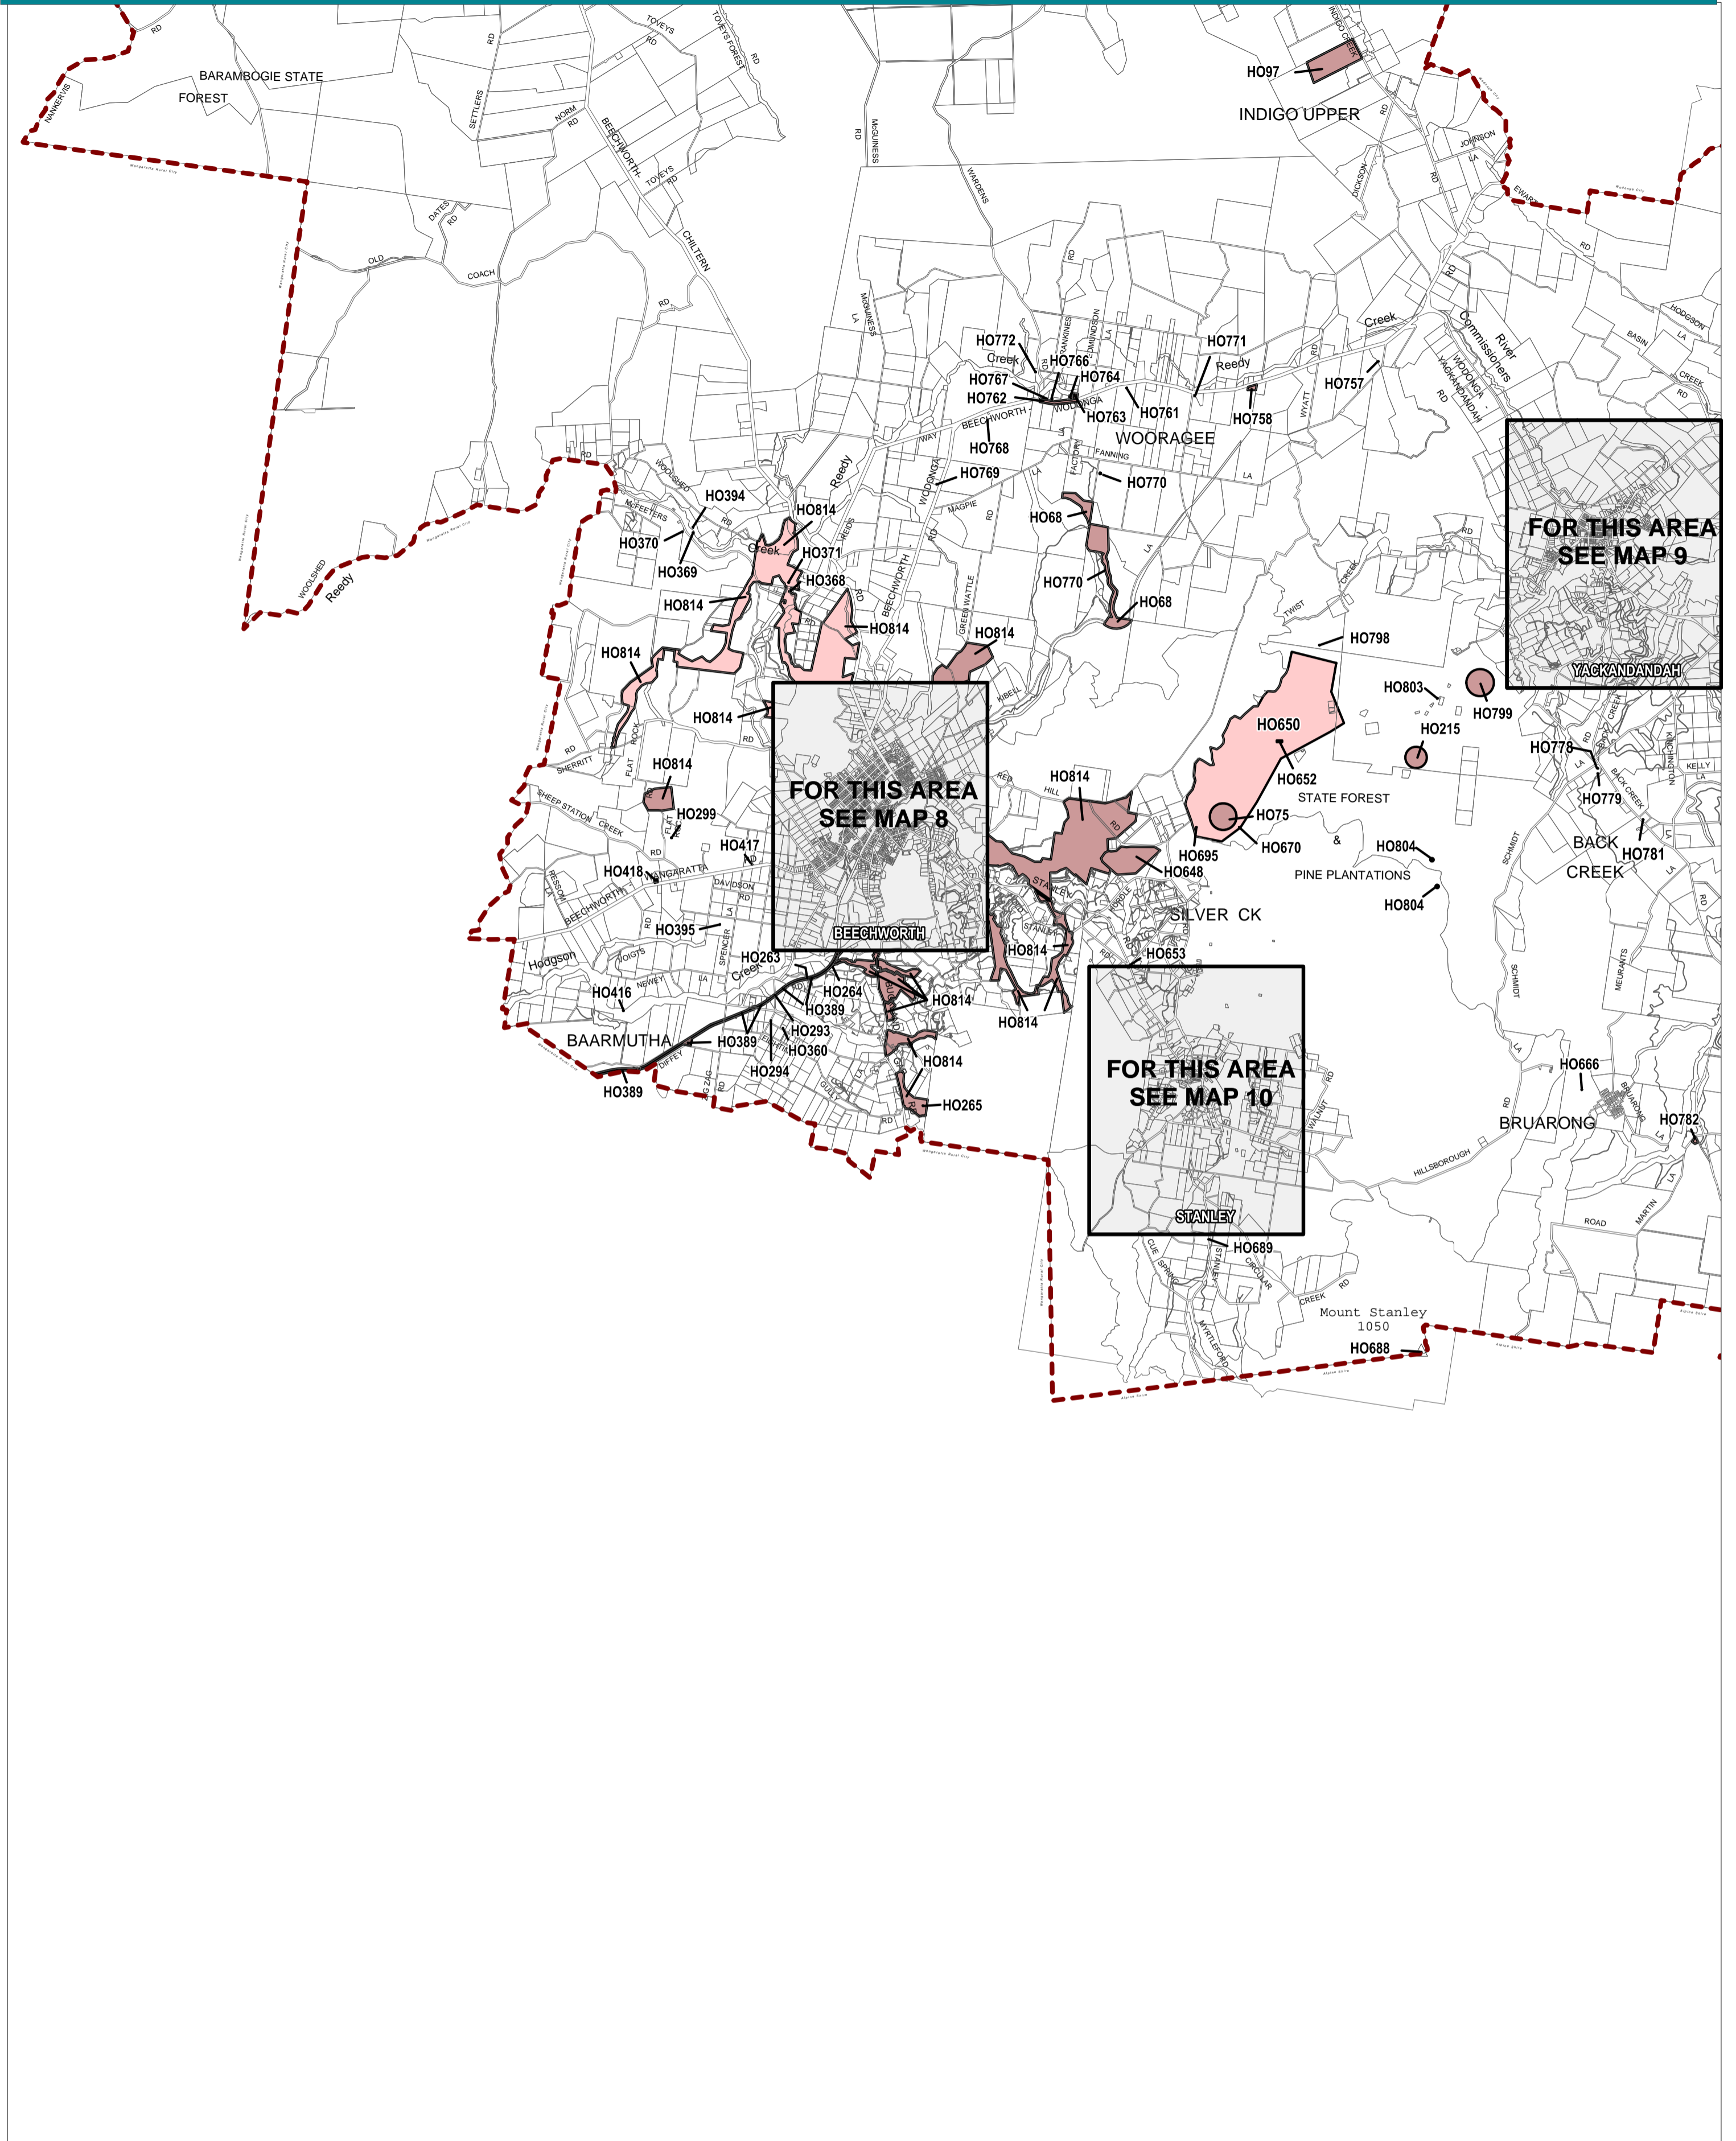

INDIGO PLANNING SCHEME - LOCAL PROVISION

Overlays
HO Heritage Overlay

----- Municipal Boundary

AUSTRALIAN MAP GRID ZONE 55

PREPARED BY: Planning Mapping Services

Environment, Land, Water and Planning

AMENDMENT C72

Printed: 5/9/2016