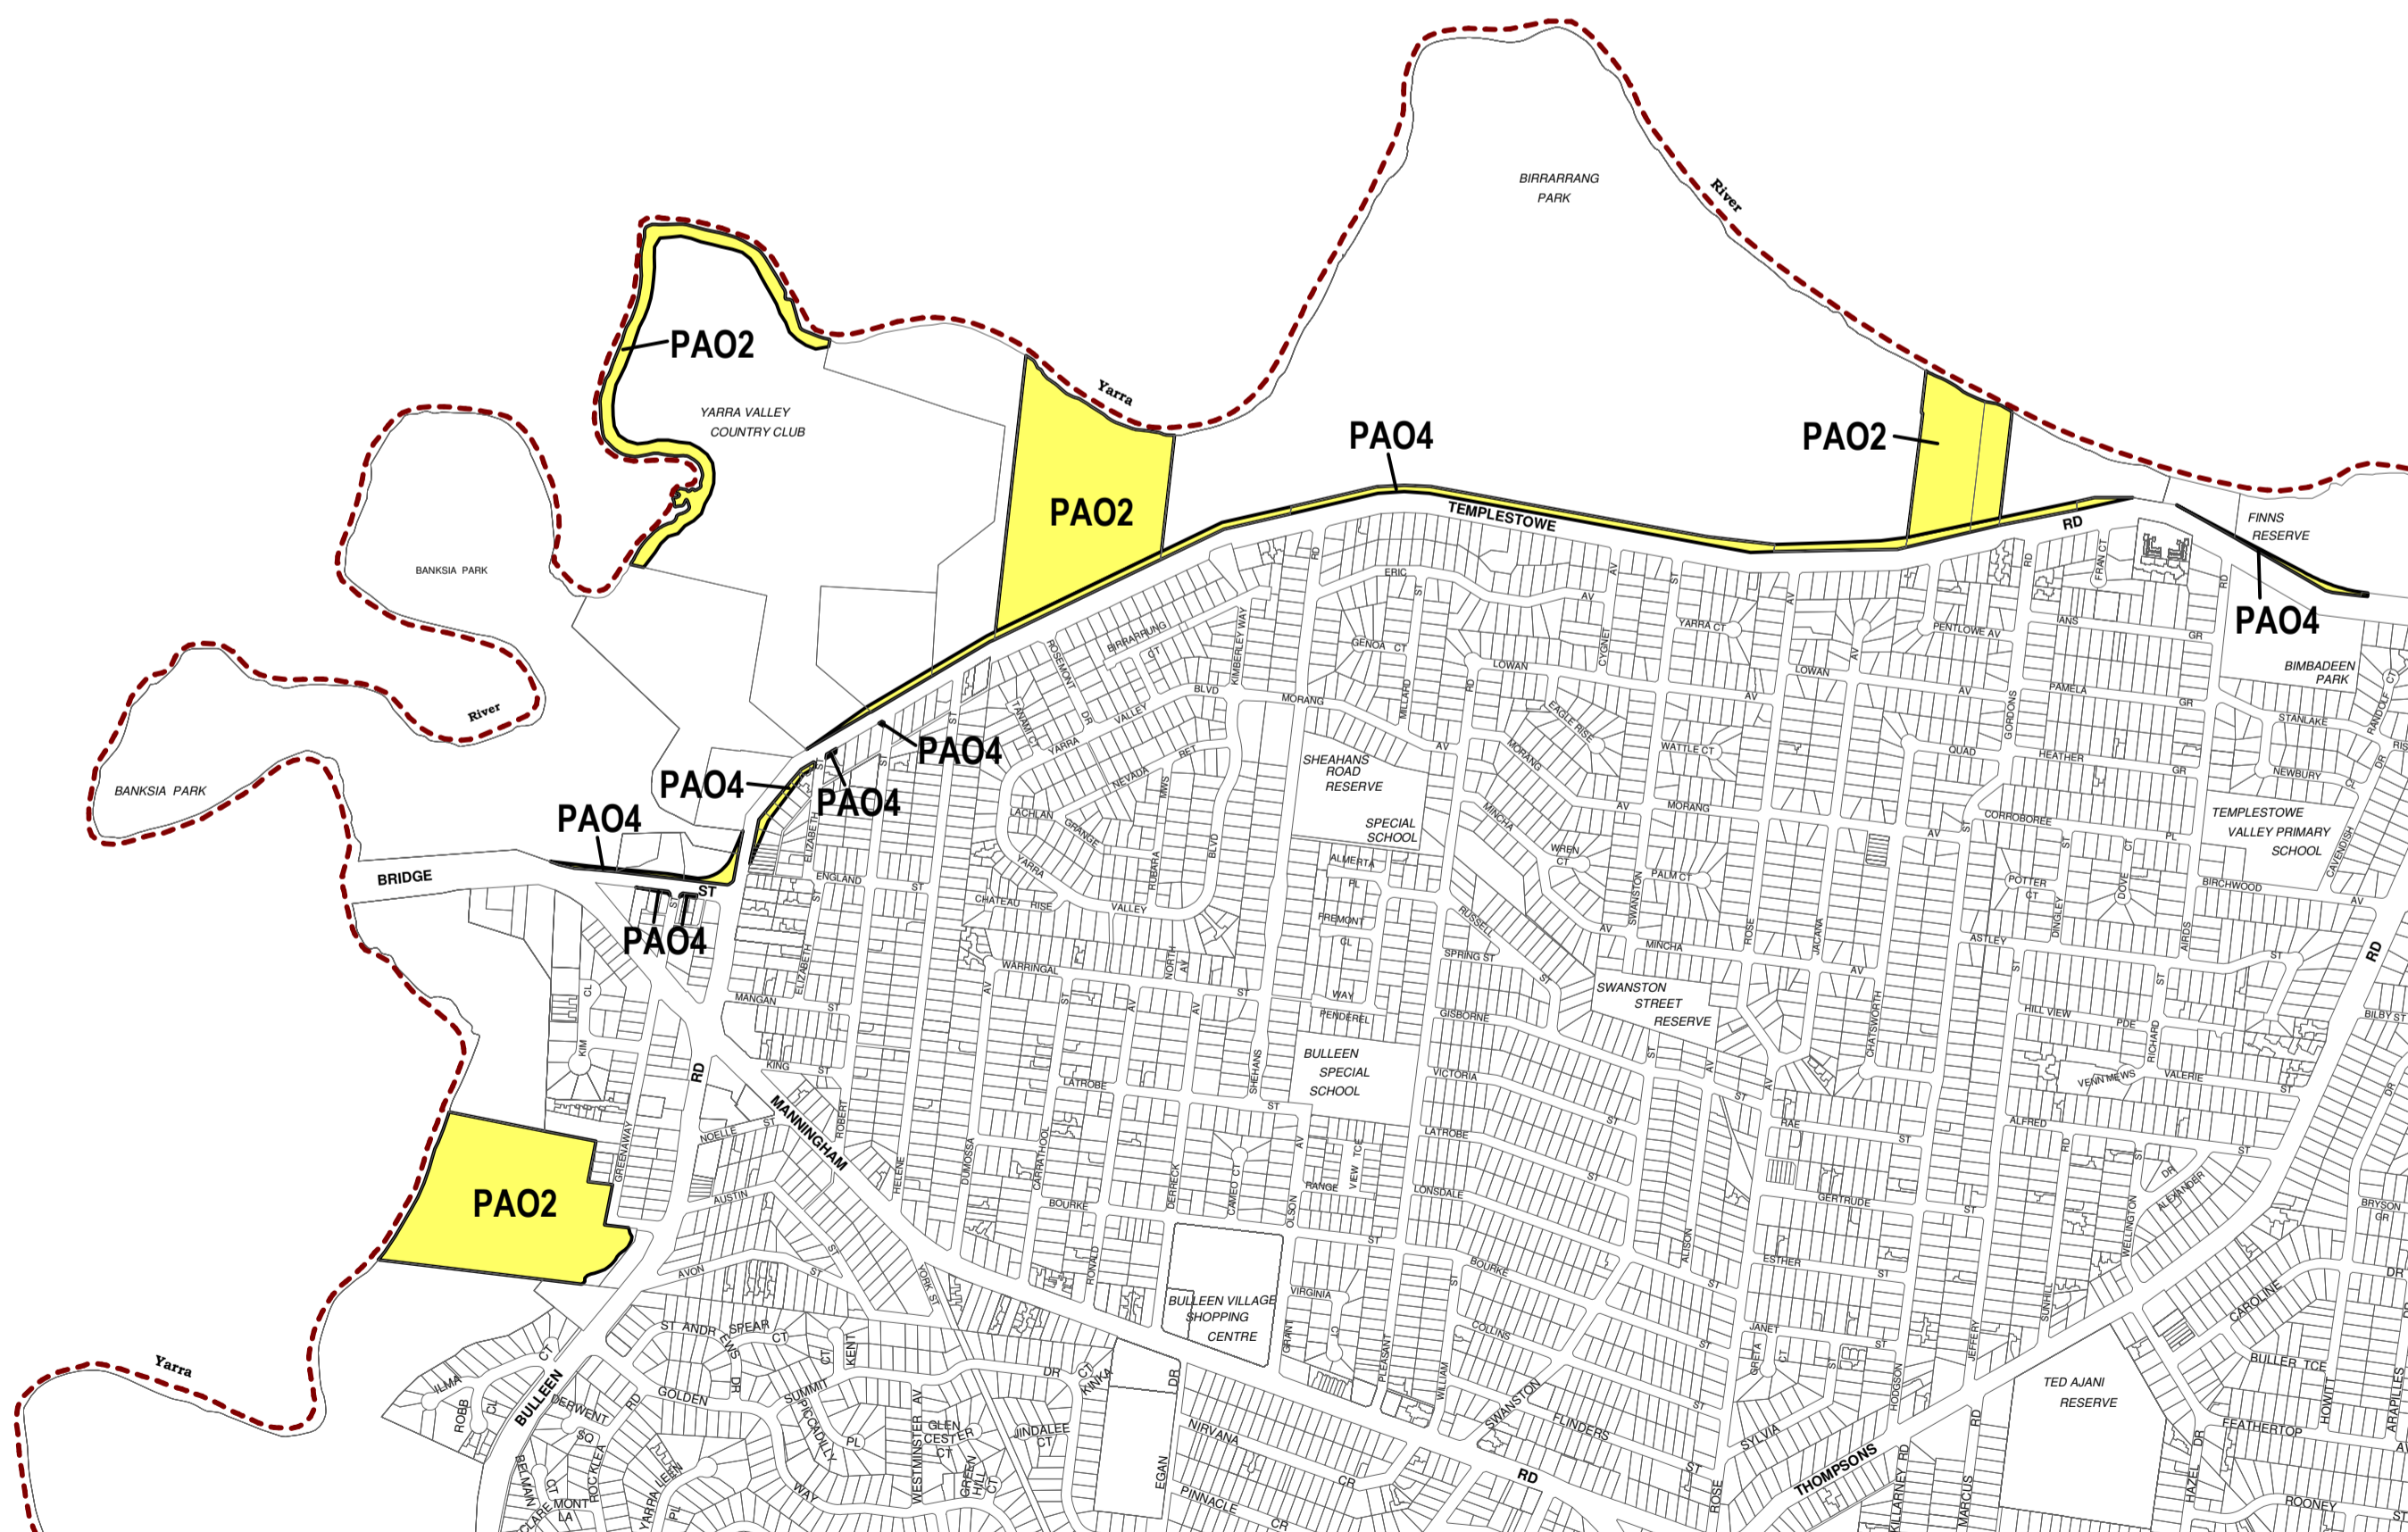

MANNINGHAM PLANNING SCHEME - LOCAL PROVISION

See BANYULE PLANNING SCHEME

1. **Overlays**
2. PAO2 Public Acquisition Overlay 2
   - PAO4 Public Acquisition Overlay 4

AUSTRALIAN MAP GRID ZONE 55

INDEX TO ADJOINING METRIC SERIES MAP

Printed: 24/10/2013

AMENDMENT C99