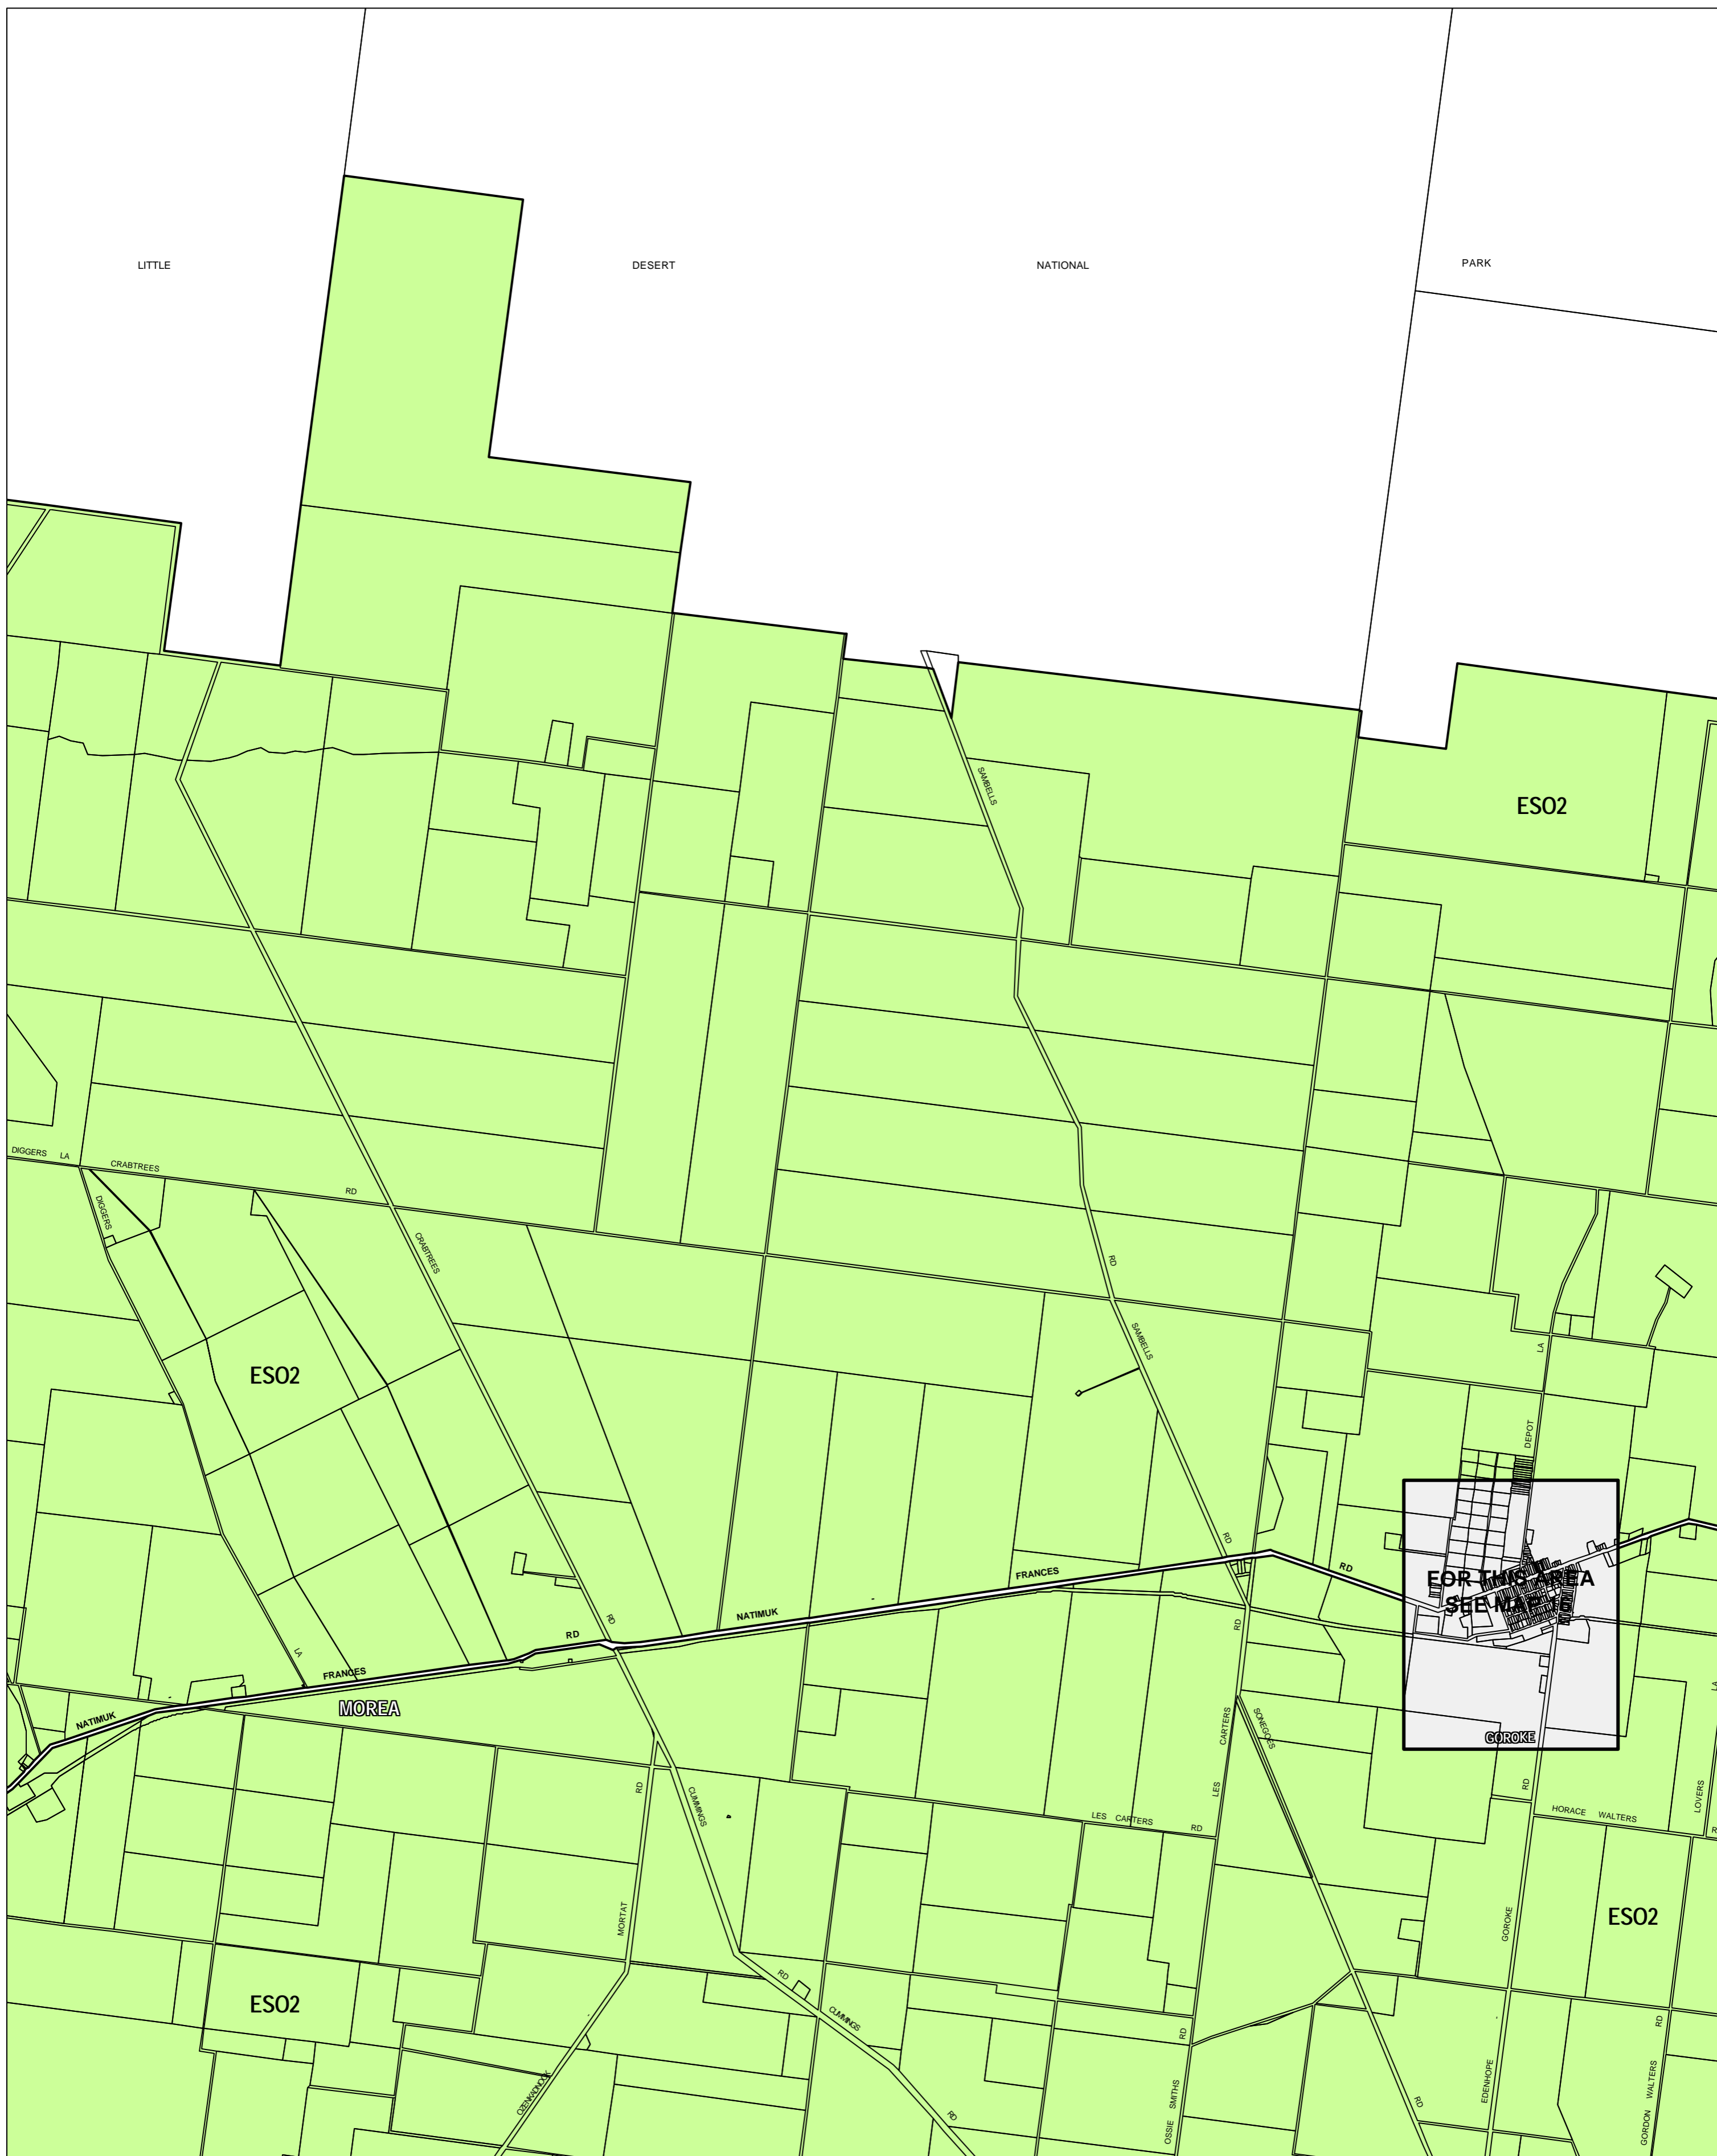

WEST WIMMERA PLANNING SCHEME - LOCAL PROVISION

Overlays	
	Environmental Significance Overlay - Schedule 2

AUSTRALIAN MAP GRID ZONE 54

Printed: 14/6/2007

INDEX TO ADJOINING METRIC SERIES MAP