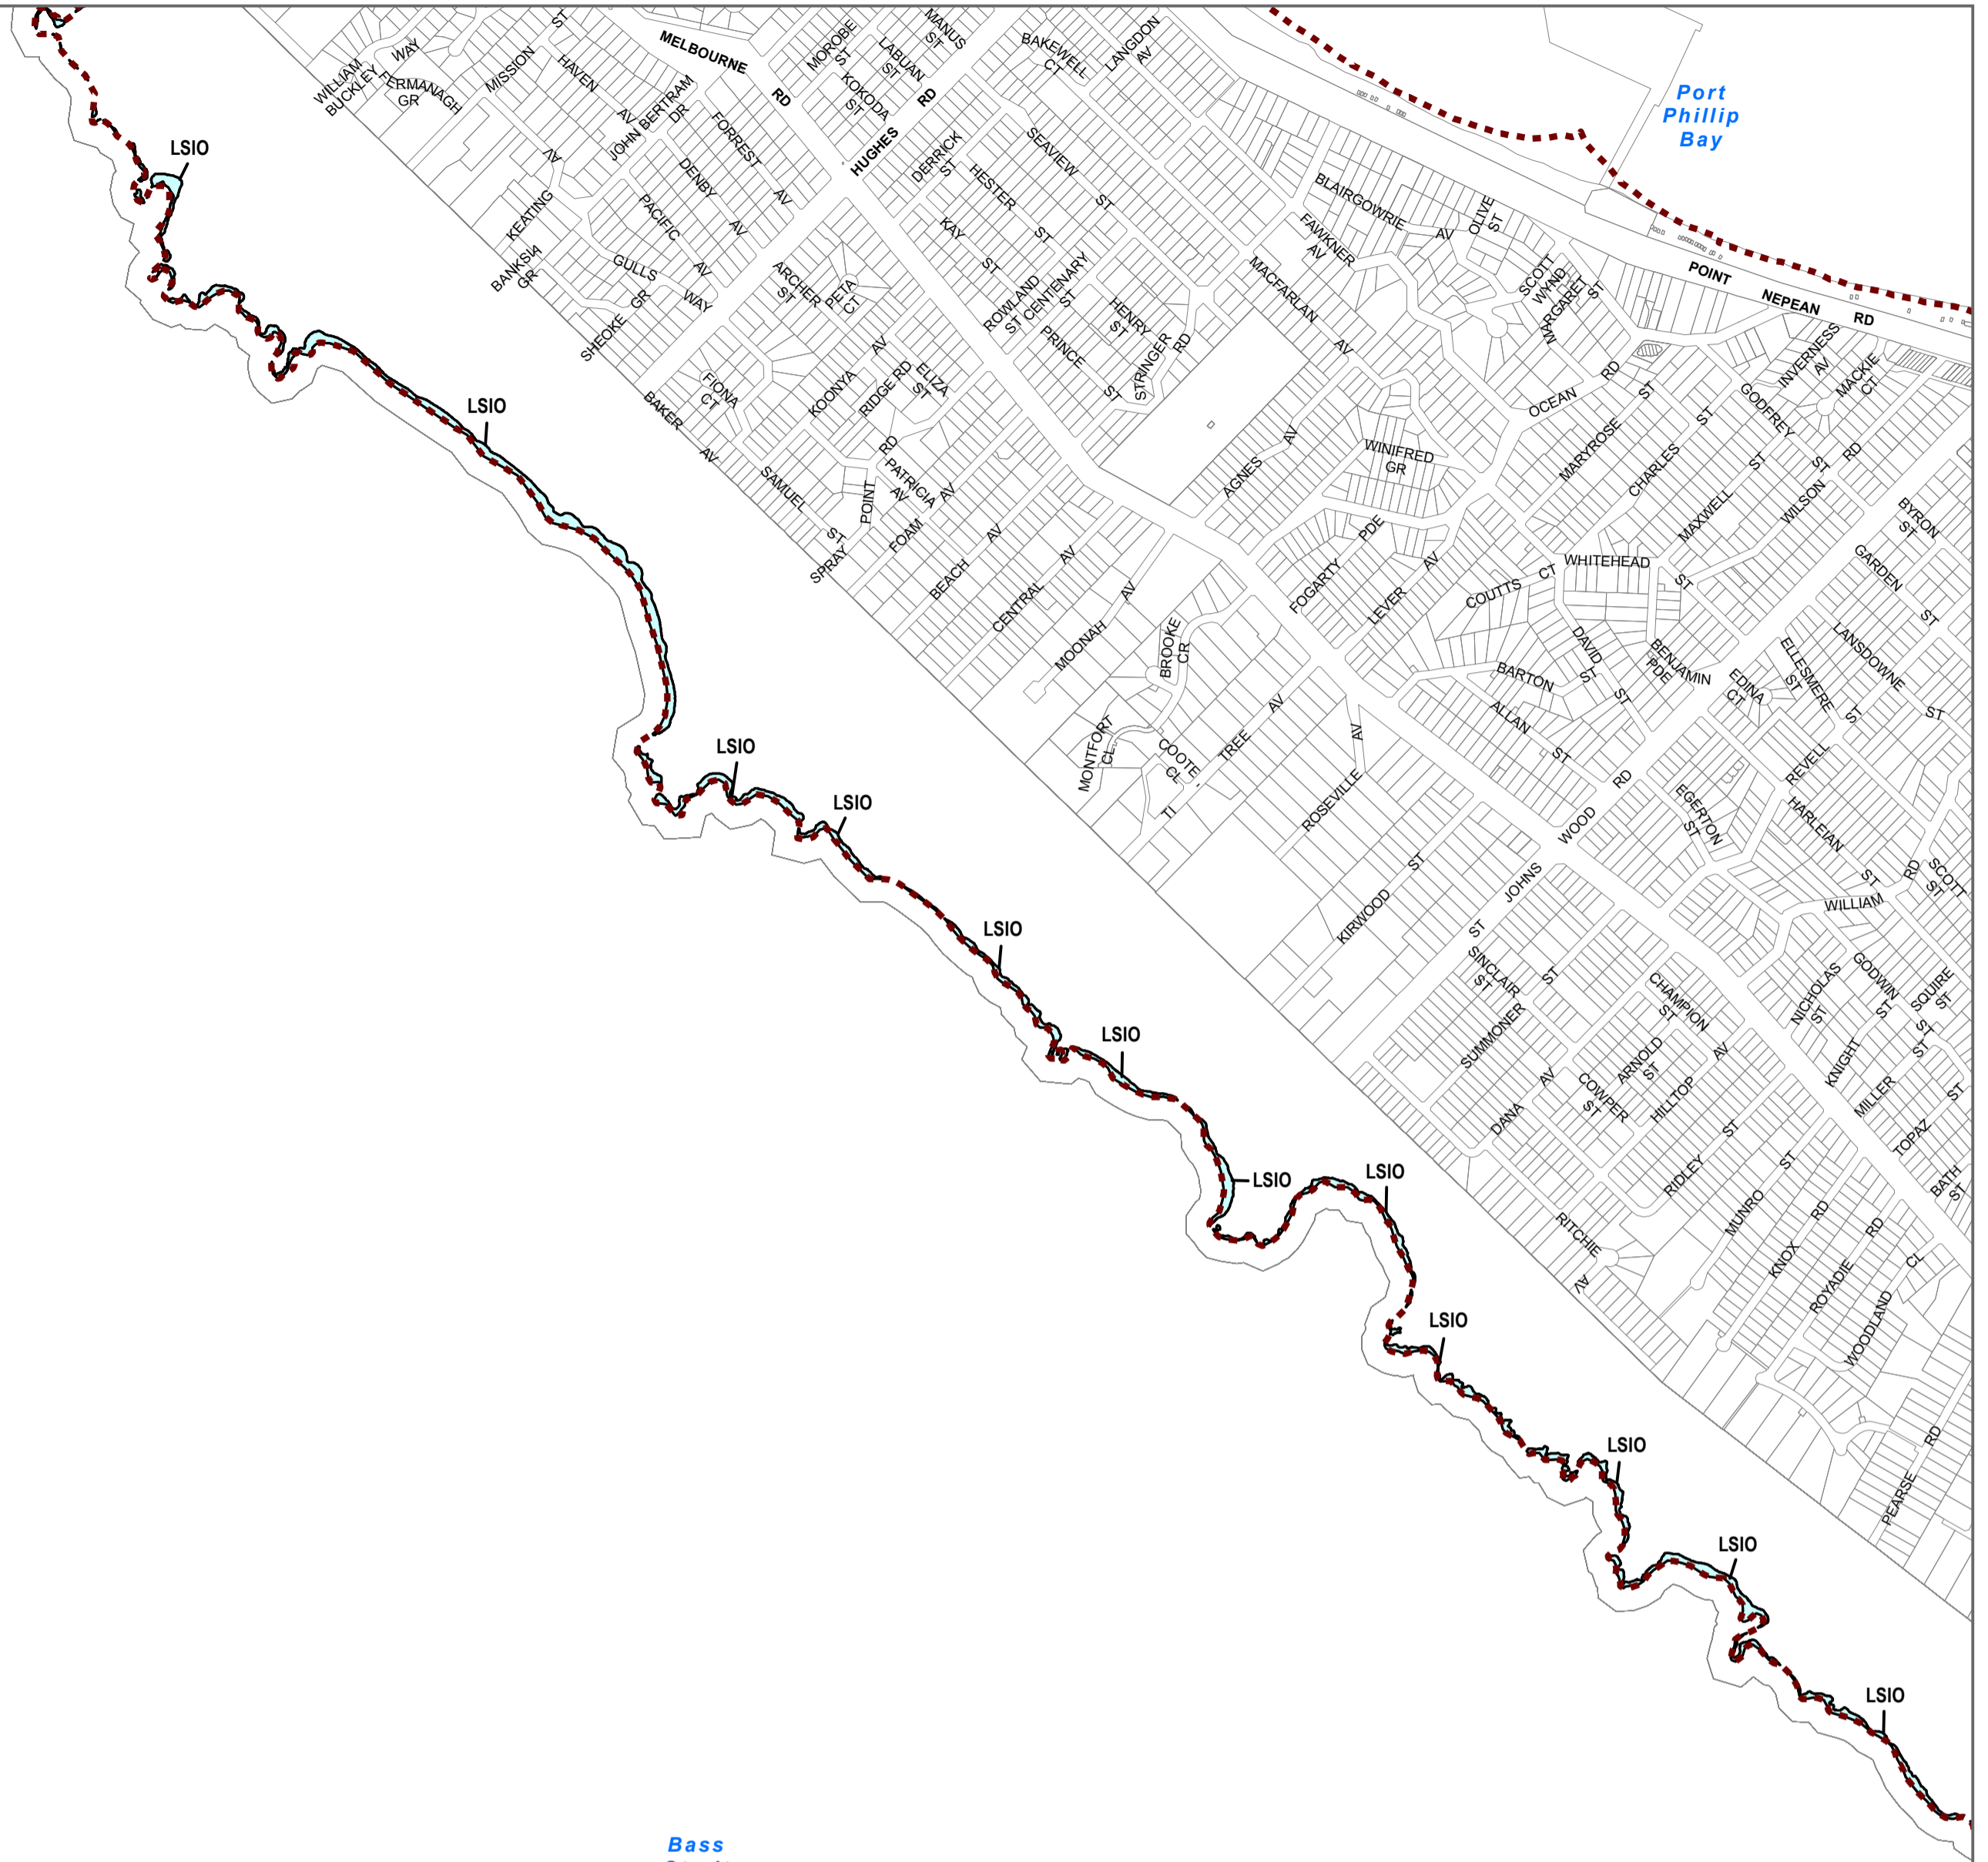

# MORNINGTON PENINSULA PLANNING SCHEME - LOCAL PROVISION

**LEGEND**  
 LSIO - Land Subject to Inundation Overlay

**Disclaimer**  
 This publication may be of assistance to you but the State of Victoria and its employees do not guarantee that the publication is without flaw of any kind or is wholly appropriate for your particular purposes and therefore disclaims all liability for any error, loss or other consequence which may arise from you relying on any information in this publication.

© The State of Victoria Department of Environment, Land, Water and Planning 2018

Australian Map Grid Zone 55

Planning Group  
**AMENDMENT C216**  
 Printed: 15/03/2019

Environment,  
 Land, Water  
 and Planning

INDEX TO ADJOINING SCHEME MAPS