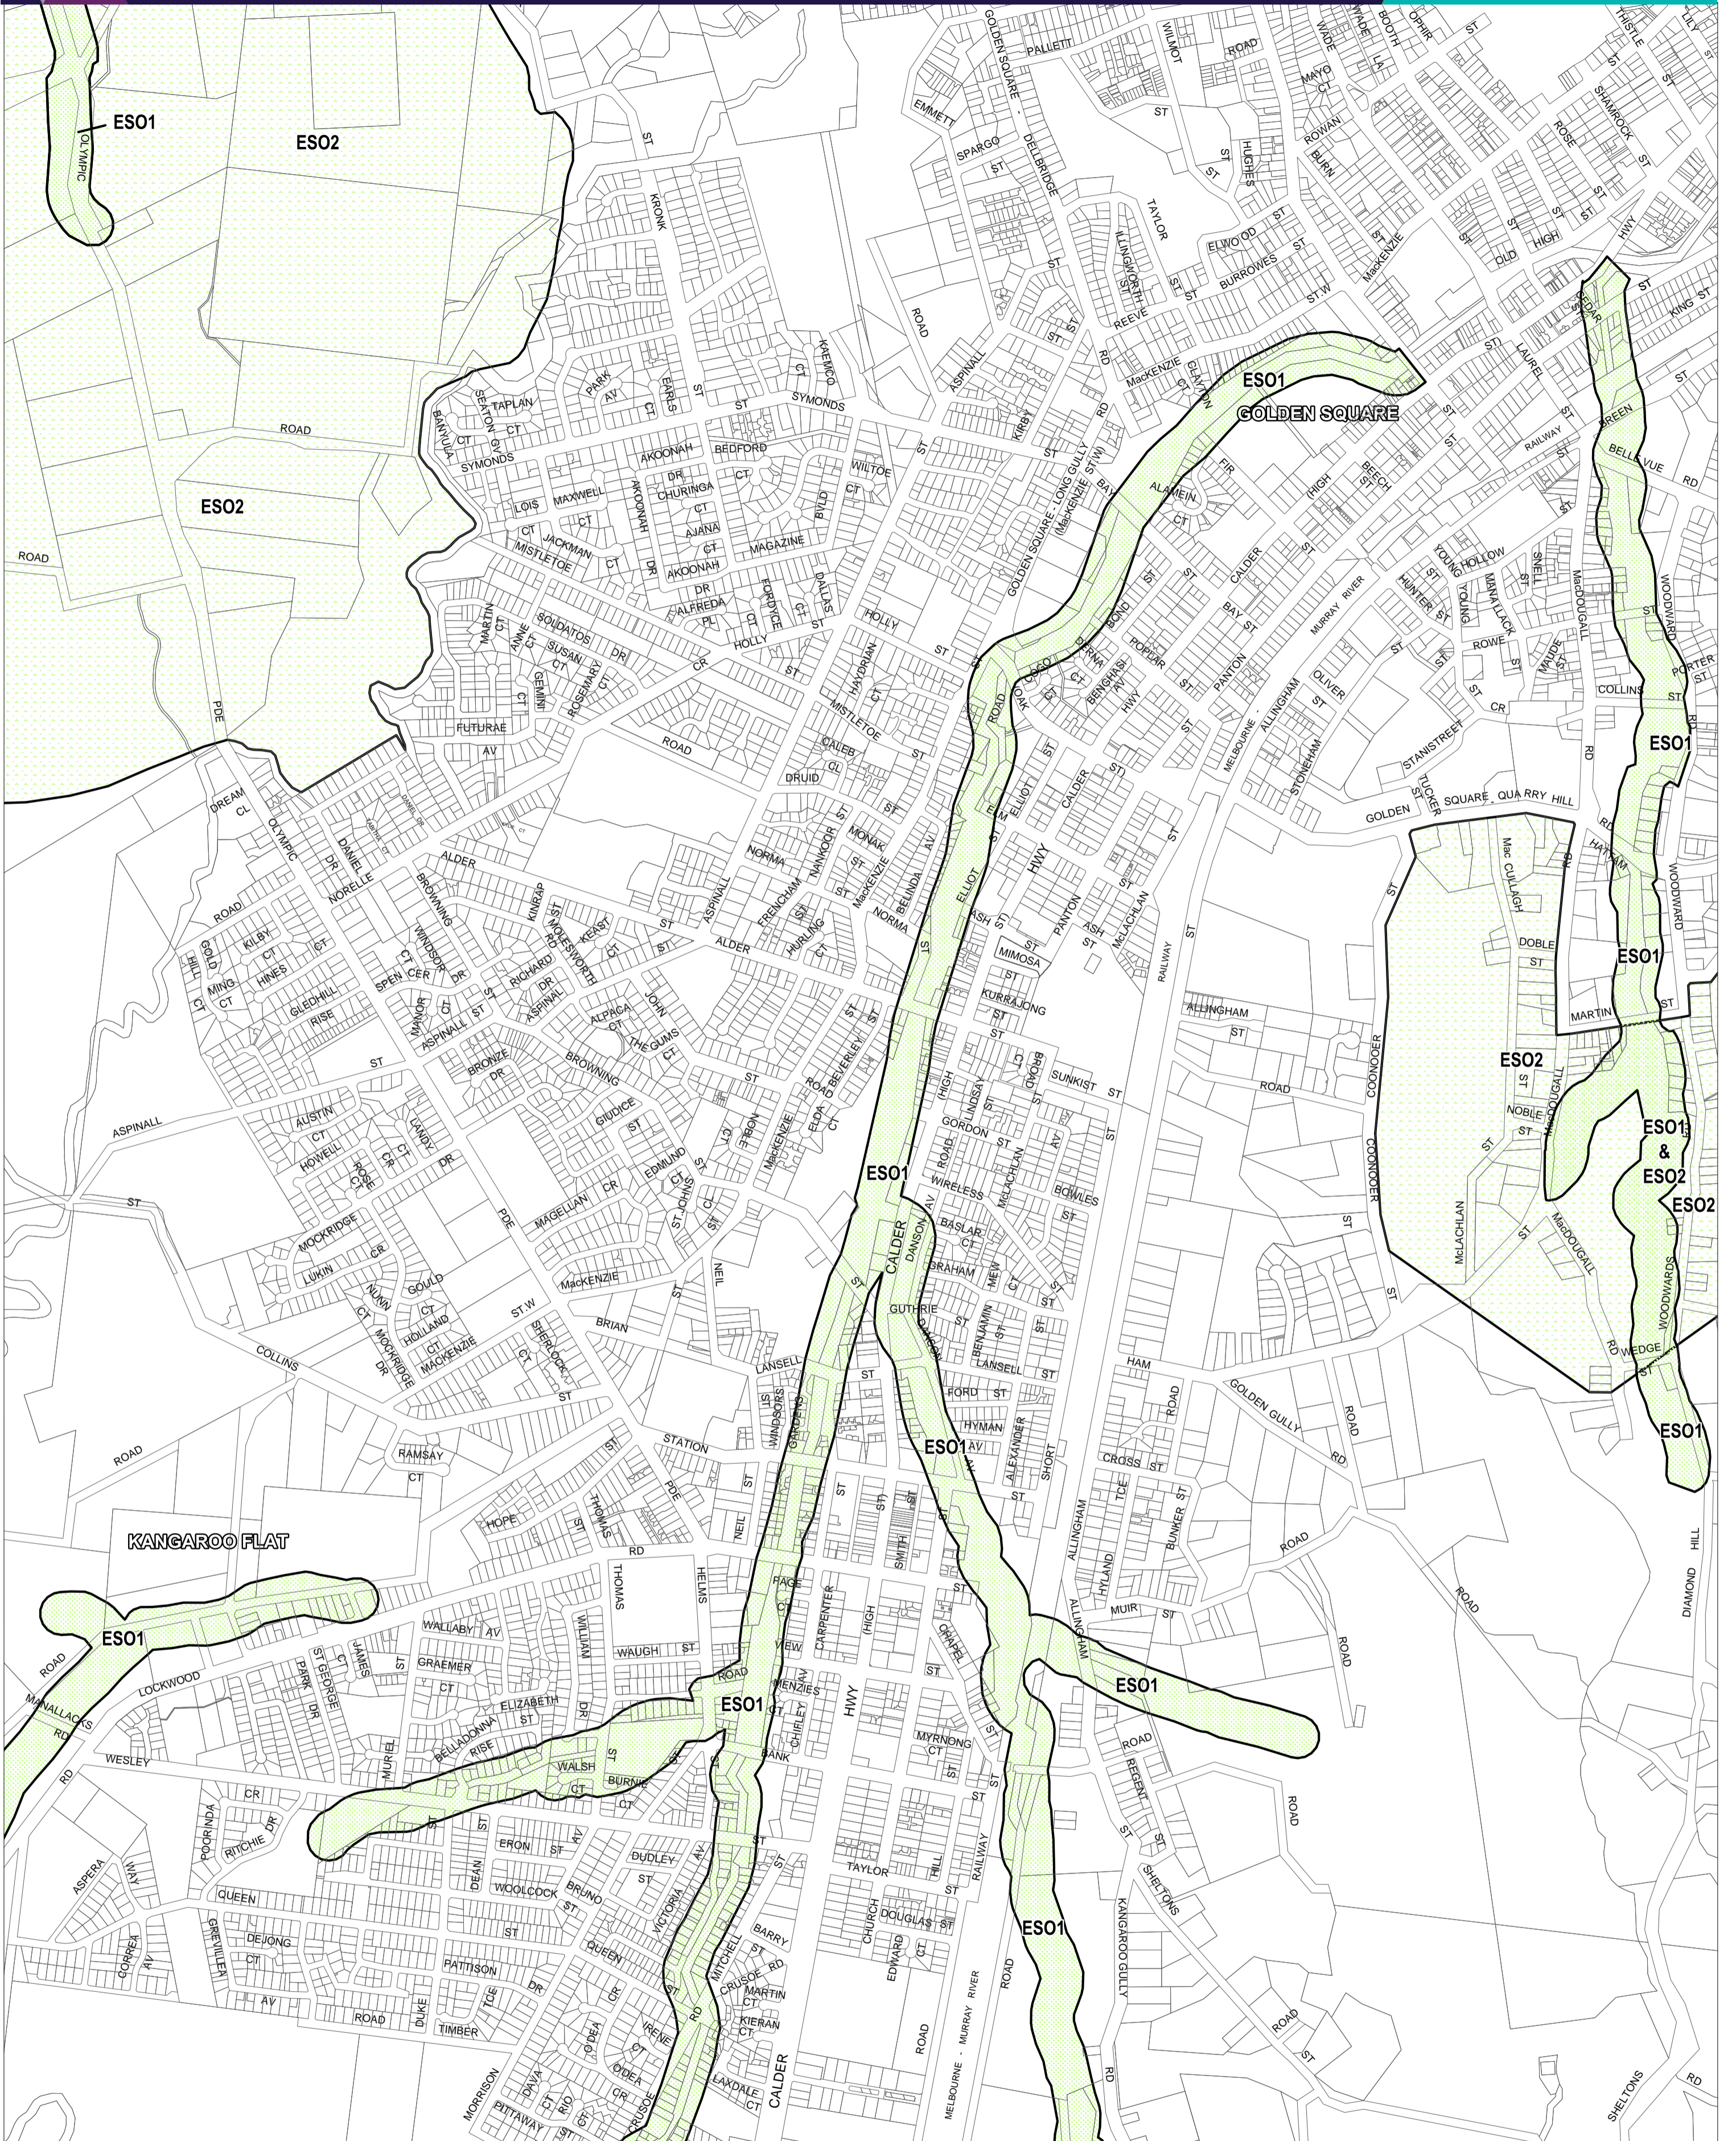

GREATER BENDIGO PLANNING SCHEME - LOCAL PROVISION

1. **Overlays**
2. ES01 Environmental Significance Overlay - Schedule 1
   - ES02 Environmental Significance Overlay - Schedule 2

Municipal Boundary (if shown)

500 0 500 m
AUSTRALIAN MAP GRID ZONE 55

PREPARED BY: Planning Mapping Services

Printed: 23/4/2018

AMENDMENT C221

VICTORIA
State Government

Environment,
Land, Water
and Planning