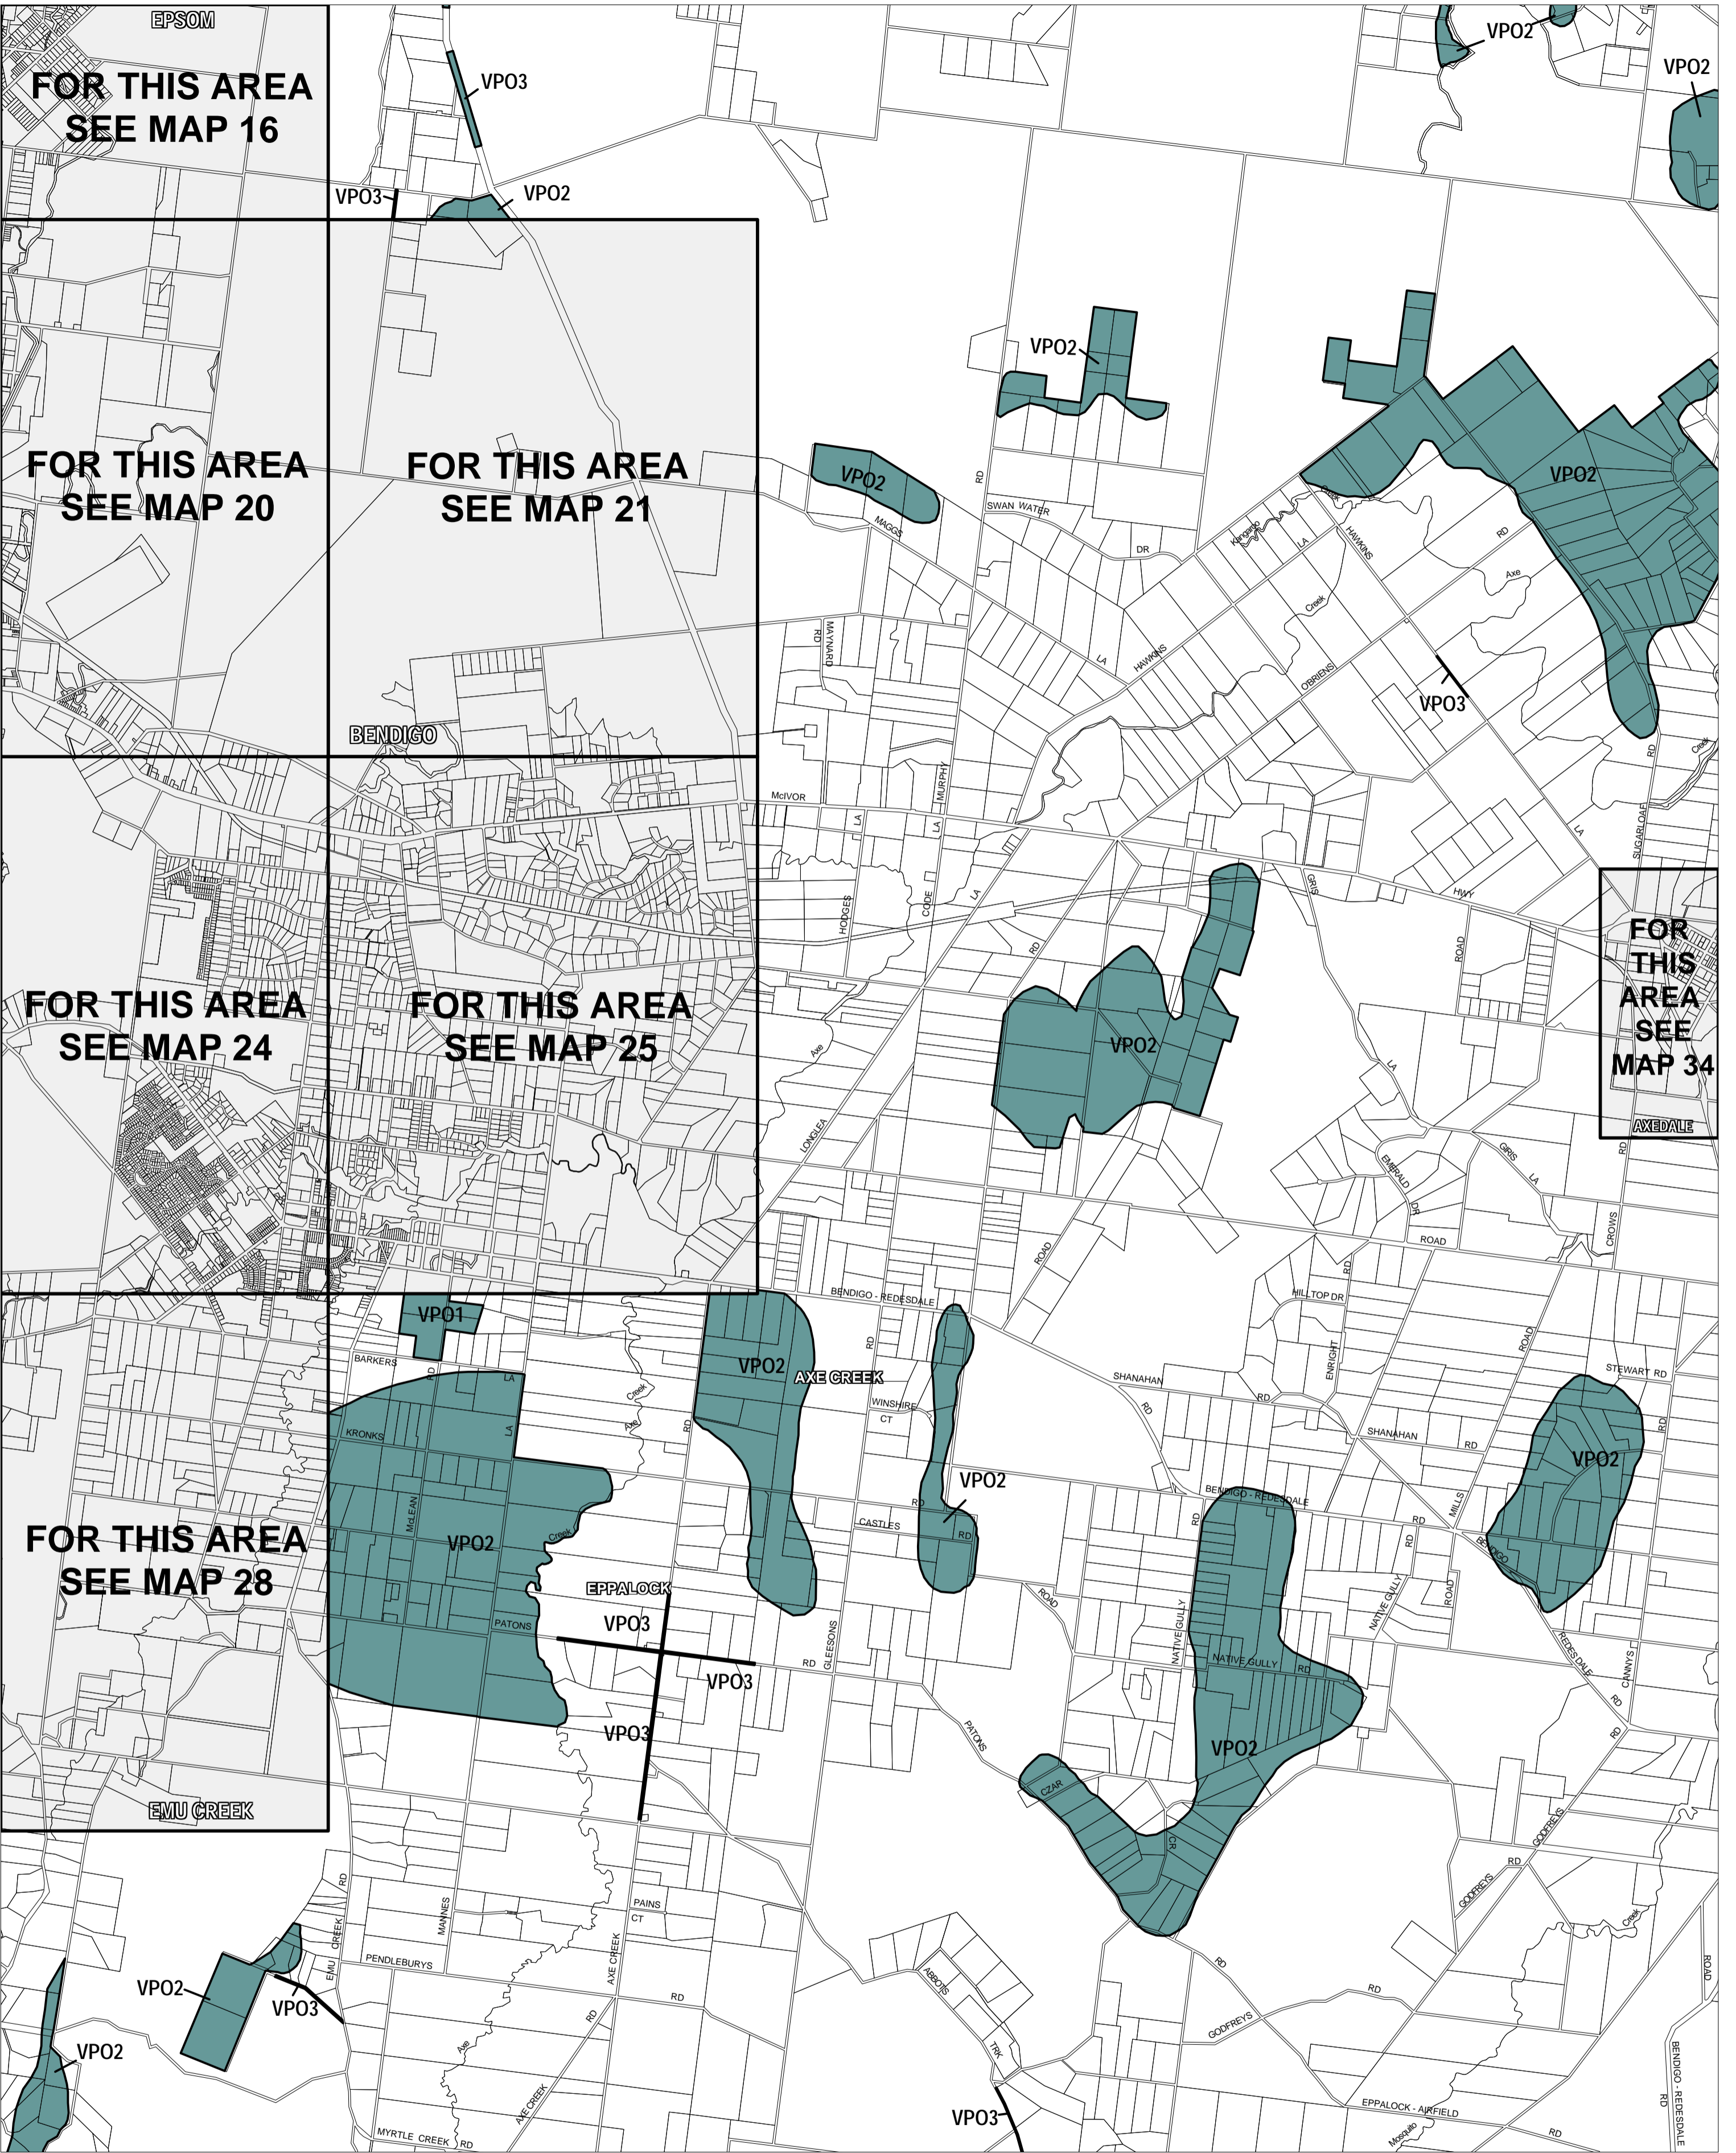

GREATER BENDIGO PLANNING SCHEME - LOCAL PROVISION

Overlays

- VPO1 Vegetation Protection Overlay - Schedule 1
- VPO2 Vegetation Protection Overlay - Schedule 2
- VPO3 Vegetation Protection Overlay - Schedule 3

Printed: 25/6/2007