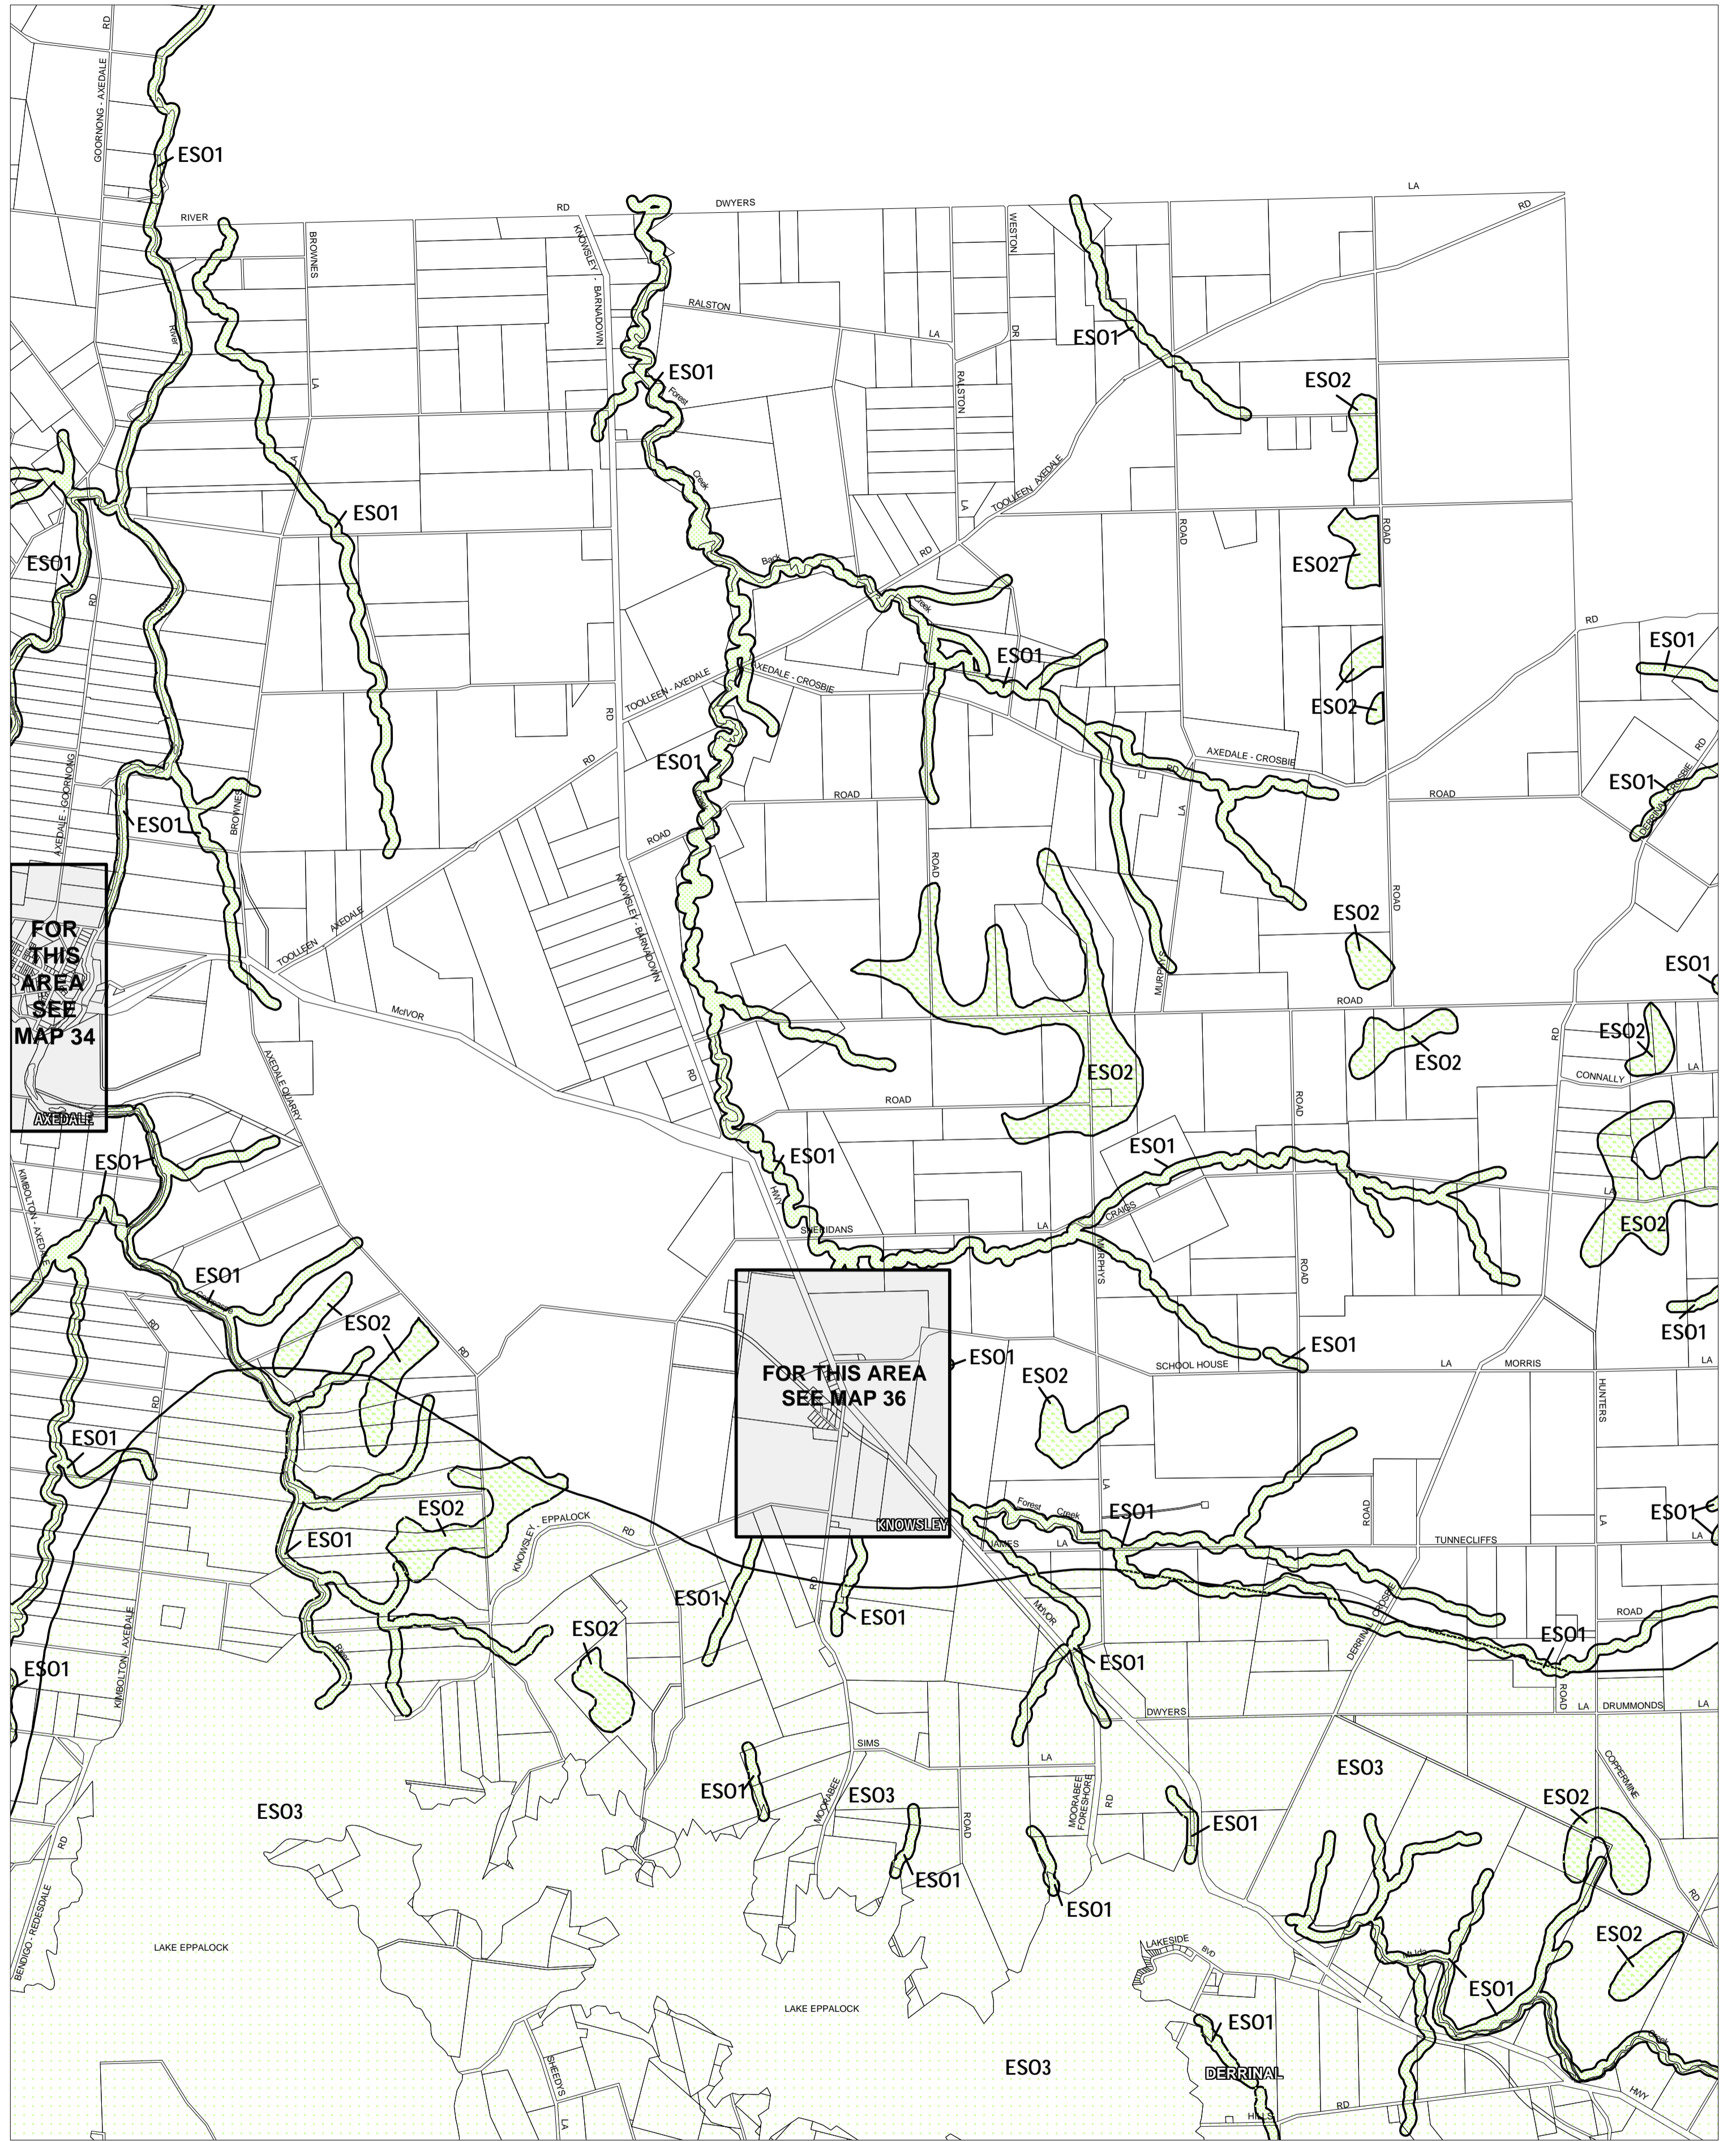

GREATER BENDIGO PLANNING SCHEME - LOCAL PROVISION

Overlays

- ES01 Environmental Significance Overlay - Schedule 1
- ES02 Environmental Significance Overlay - Schedule 2
- ES03 Environmental Significance Overlay - Schedule 3

Printed: 25/6/2007