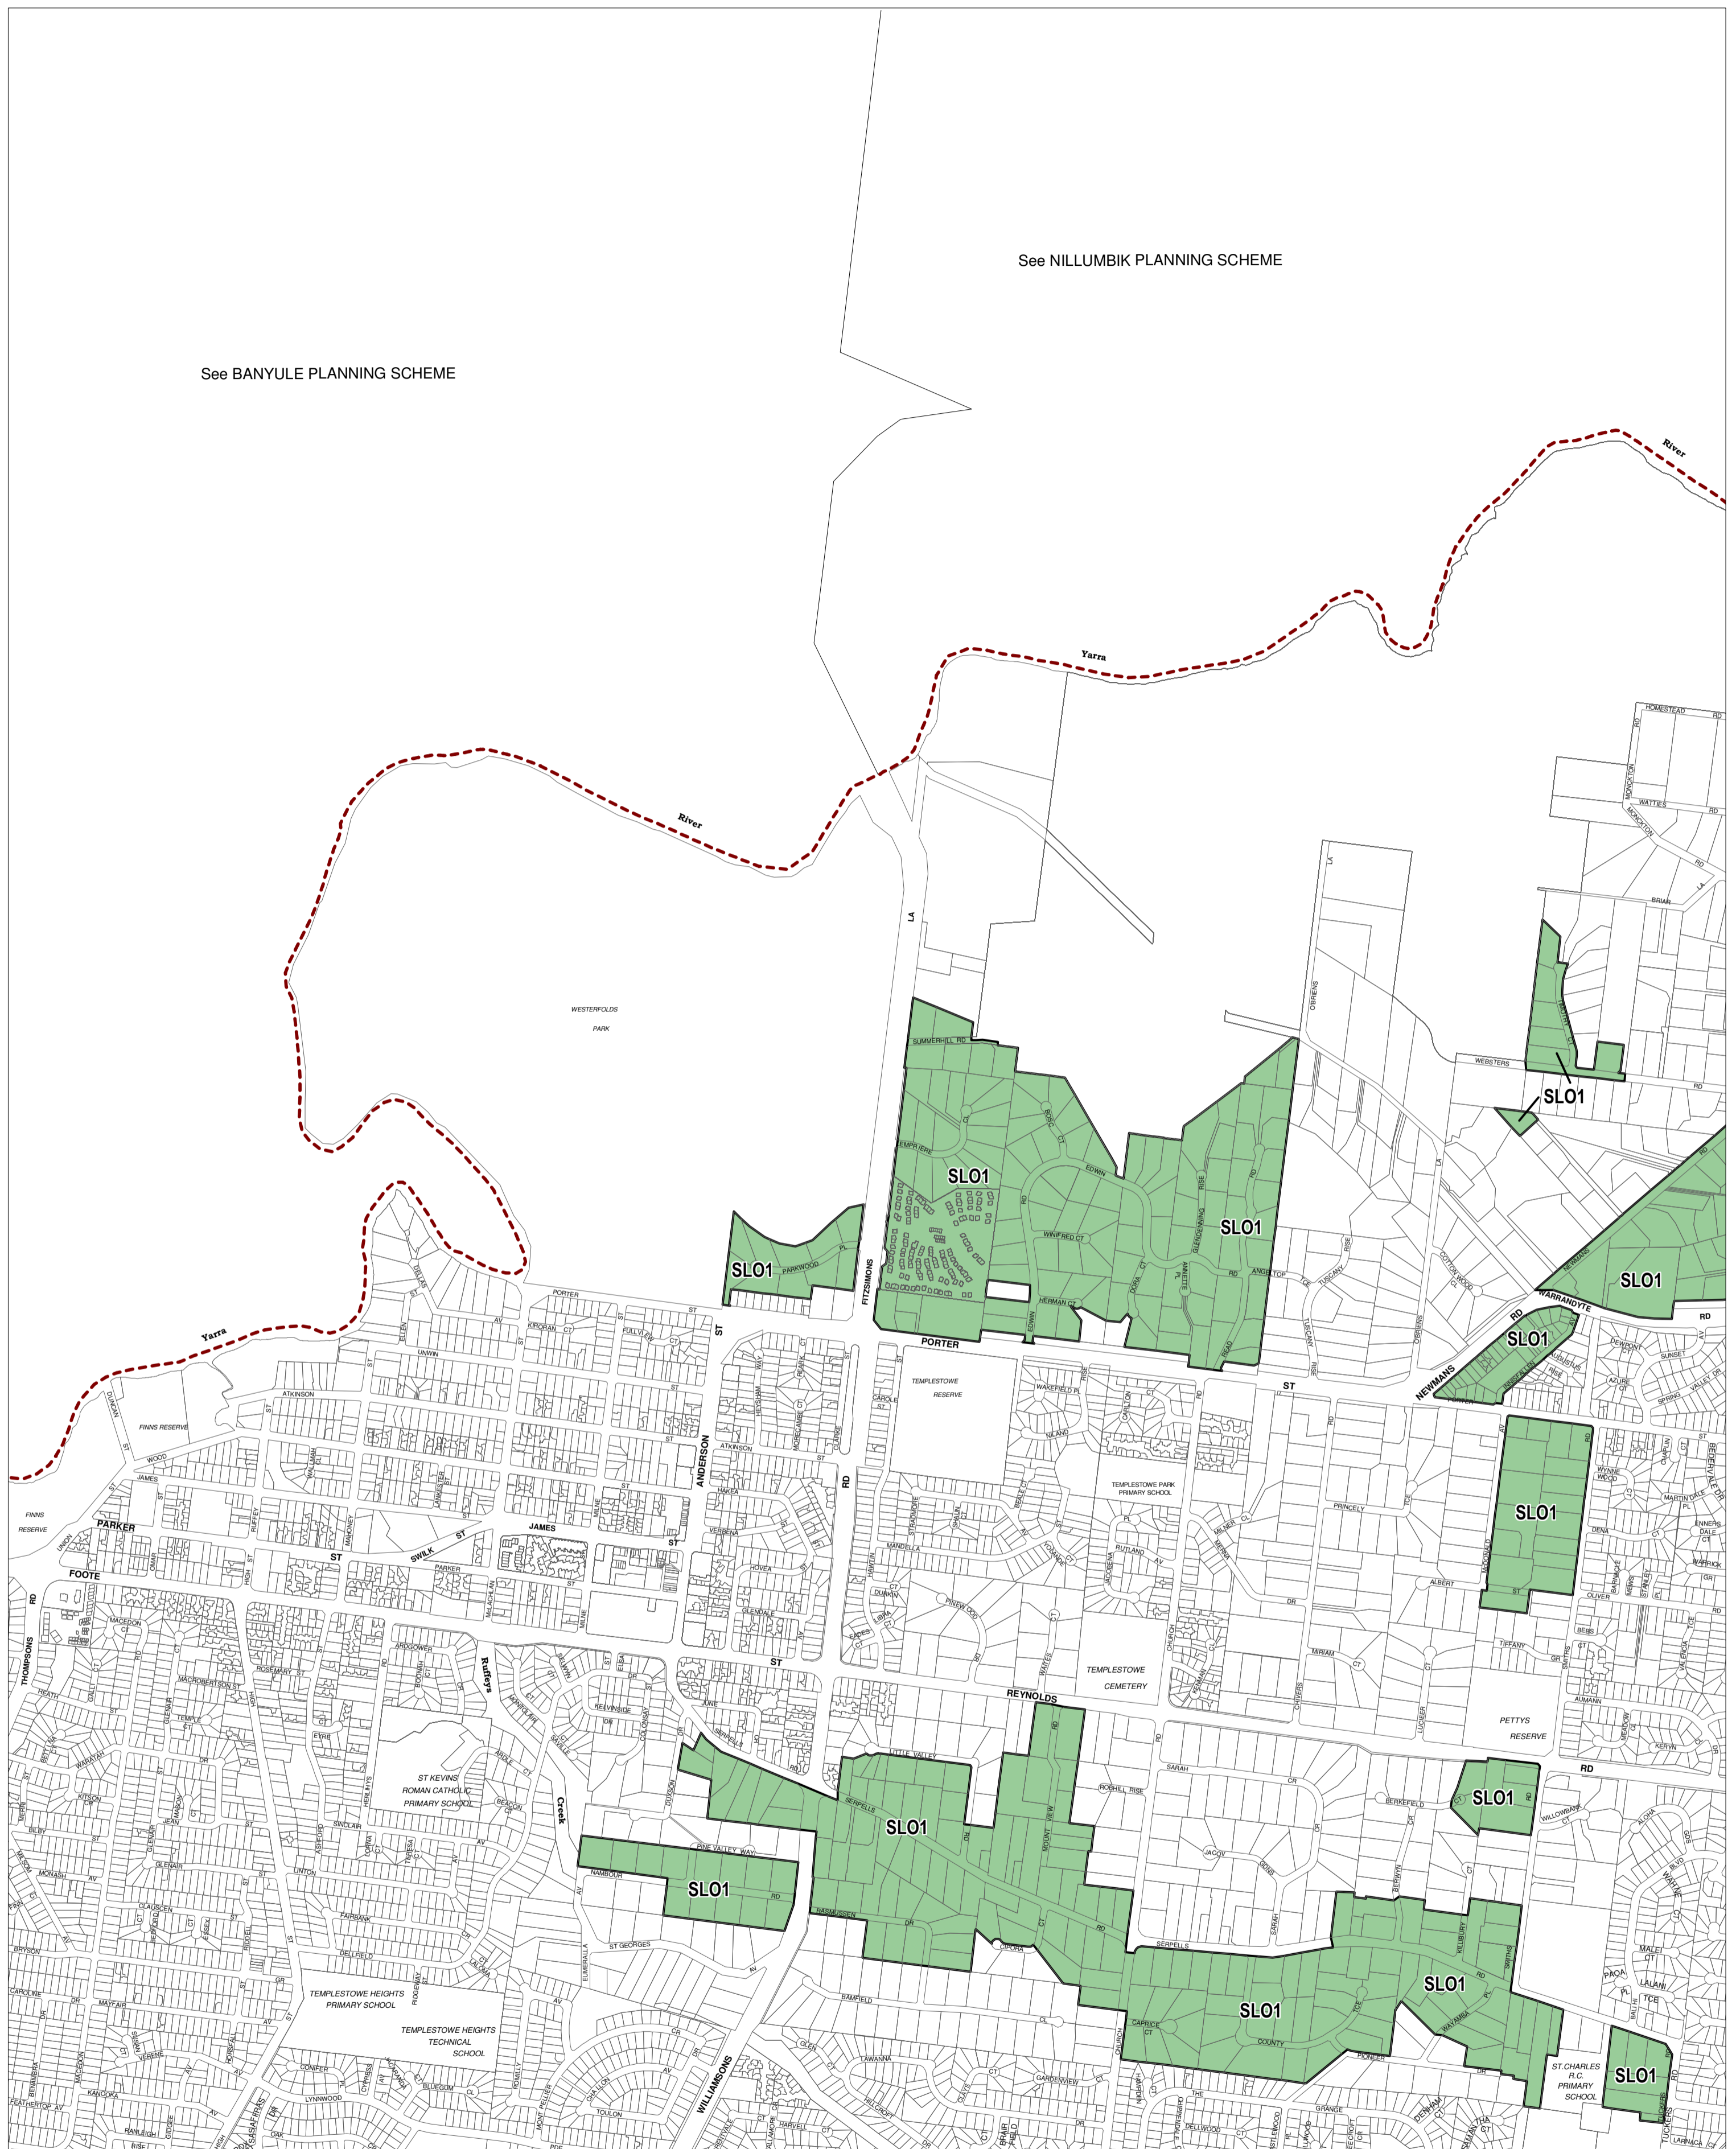

MANNINGHAM PLANNING SCHEME - LOCAL PROVISION

See BANYULE PLANNING SCHEME

See NILLUMBIK PLANNING SCHEME

Overlays
SLO1 Significant Landscape Overlay - Schedule 1

AUSTRALIAN MAP GRID ZONE 55

INDEX TO ADJOINING METRIC SERIES MAP

Printed: 18/2/2013

AMENDMENT C54