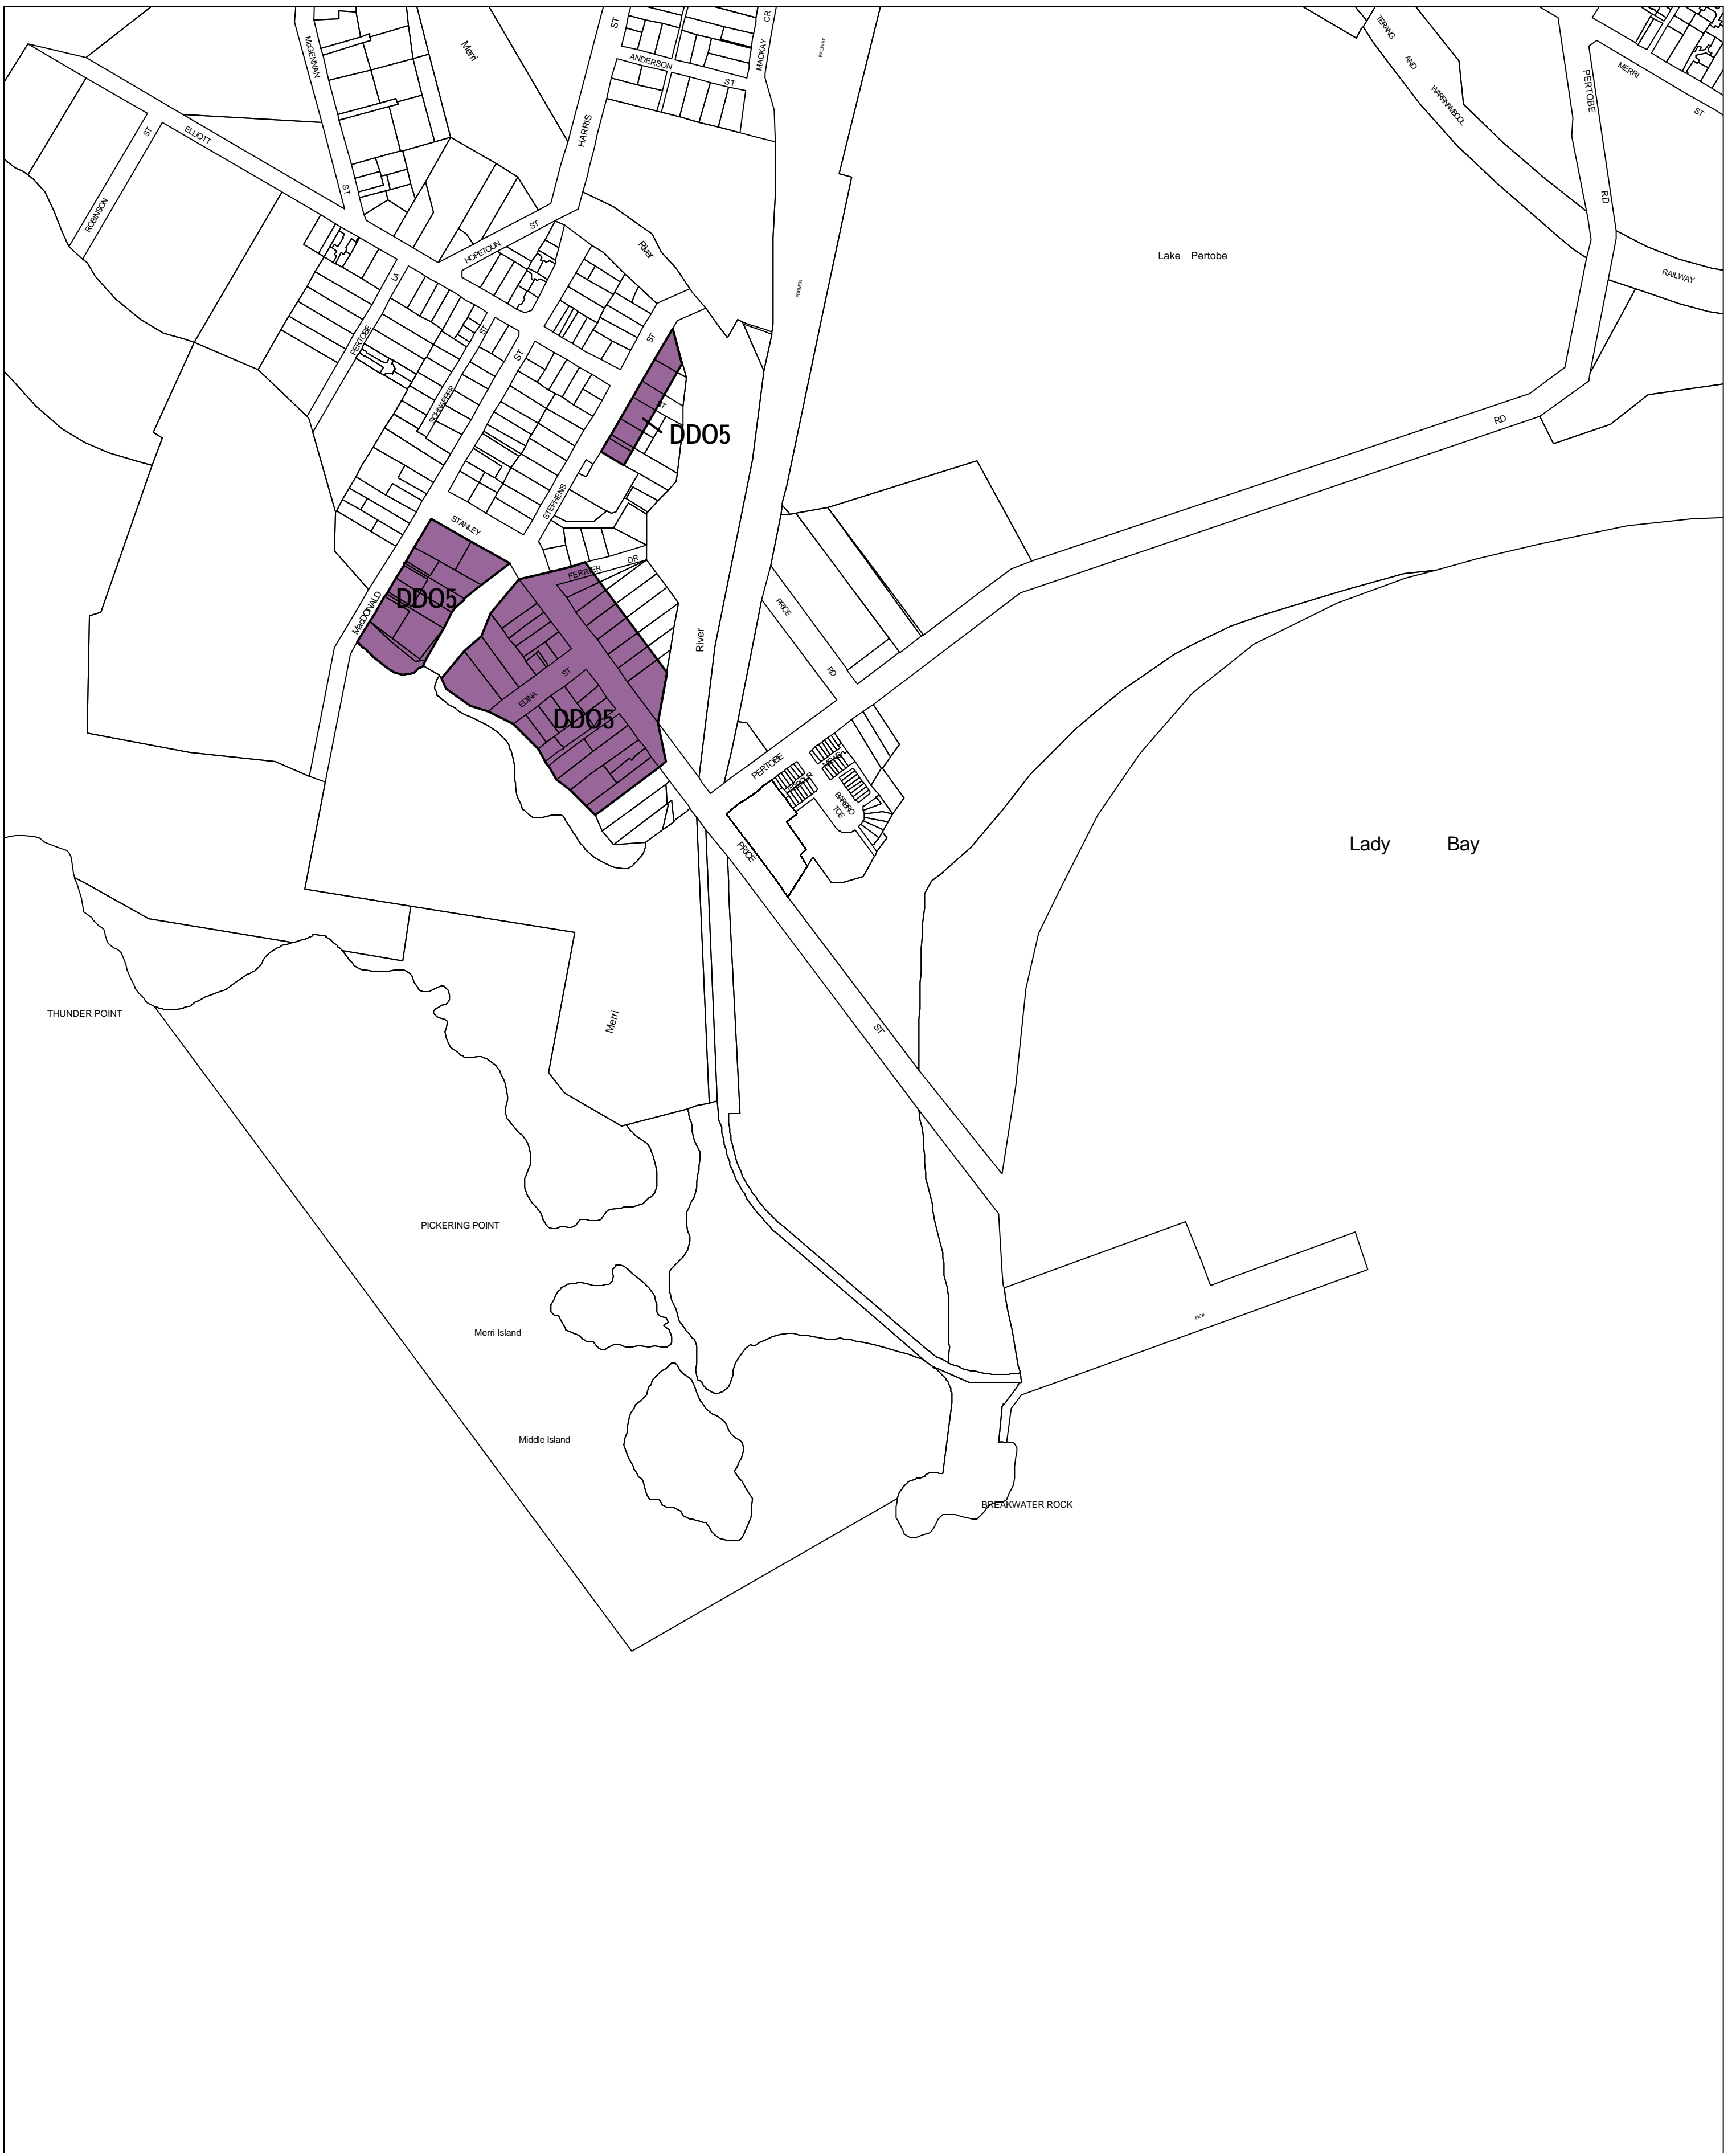

WARRNAMBOOL PLANNING SCHEME - LOCAL PROVISION

Overlays
DDO5 Design And Development Overlay - Schedule 5

AUSTRALIAN MAP GRID ZONE 54

Printed: 31/7/2007

AMENDMENT C3