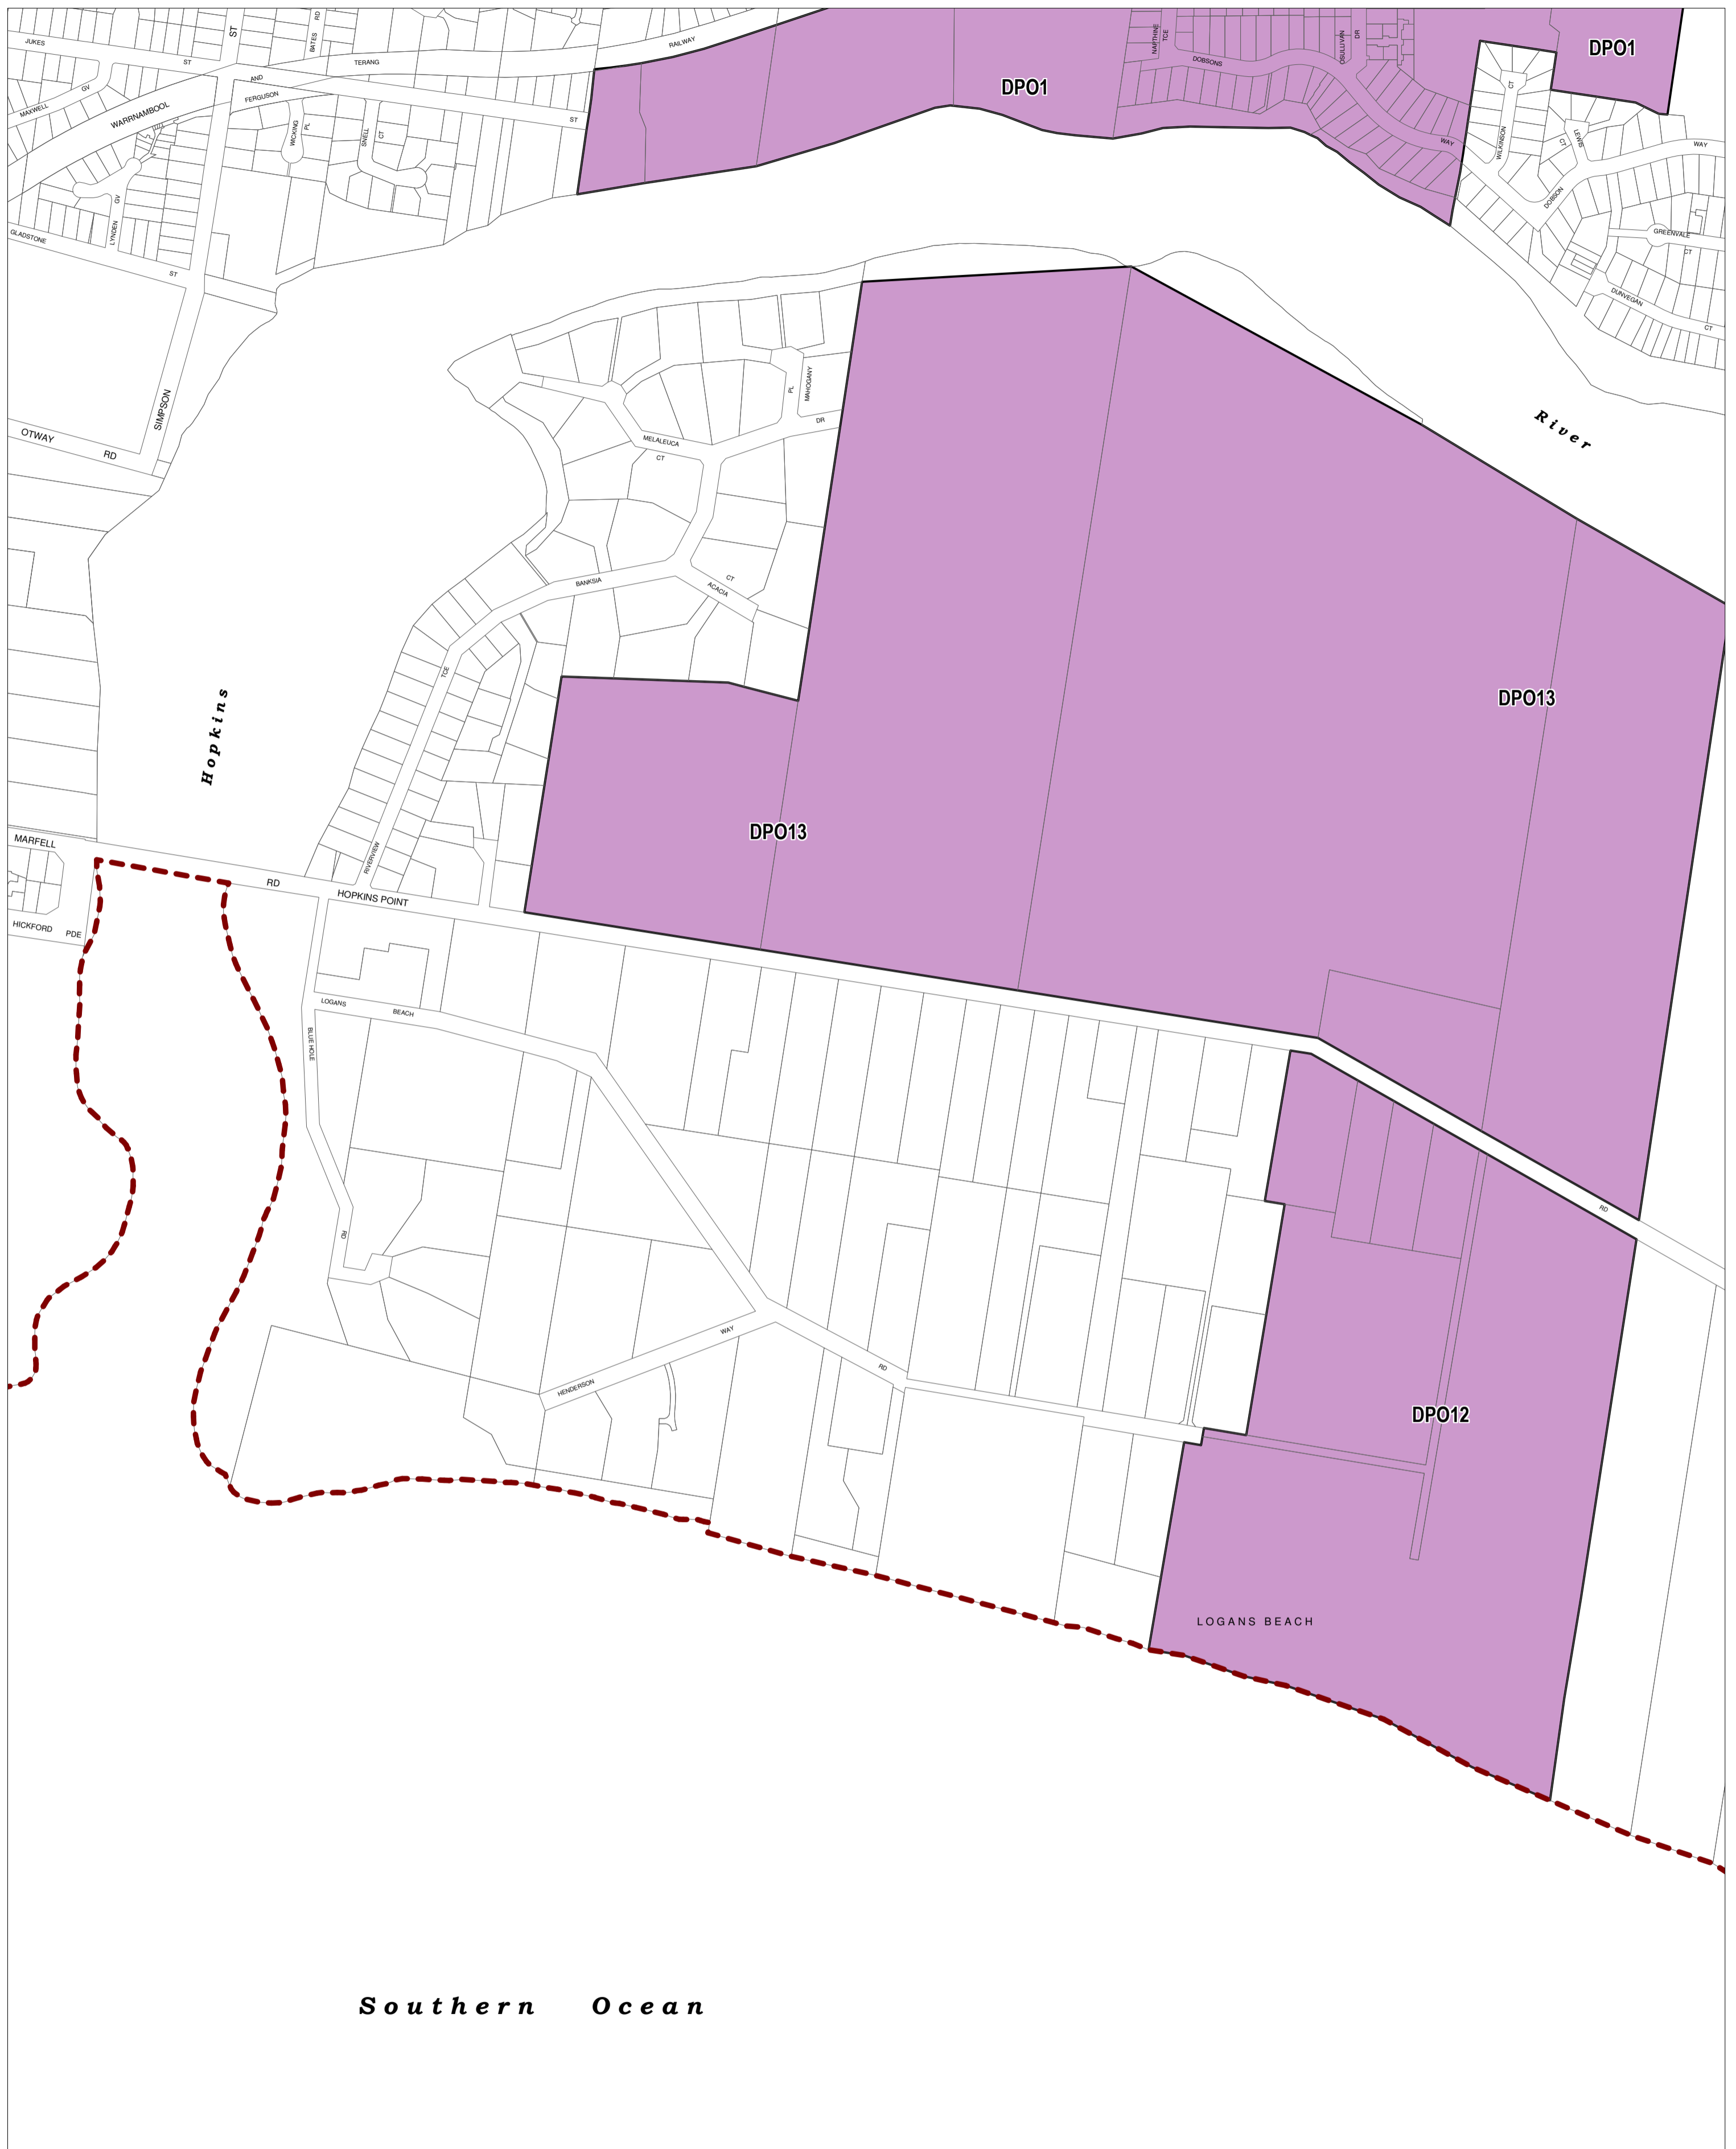

WARRNAMBOOL PLANNING SCHEME - LOCAL PROVISION