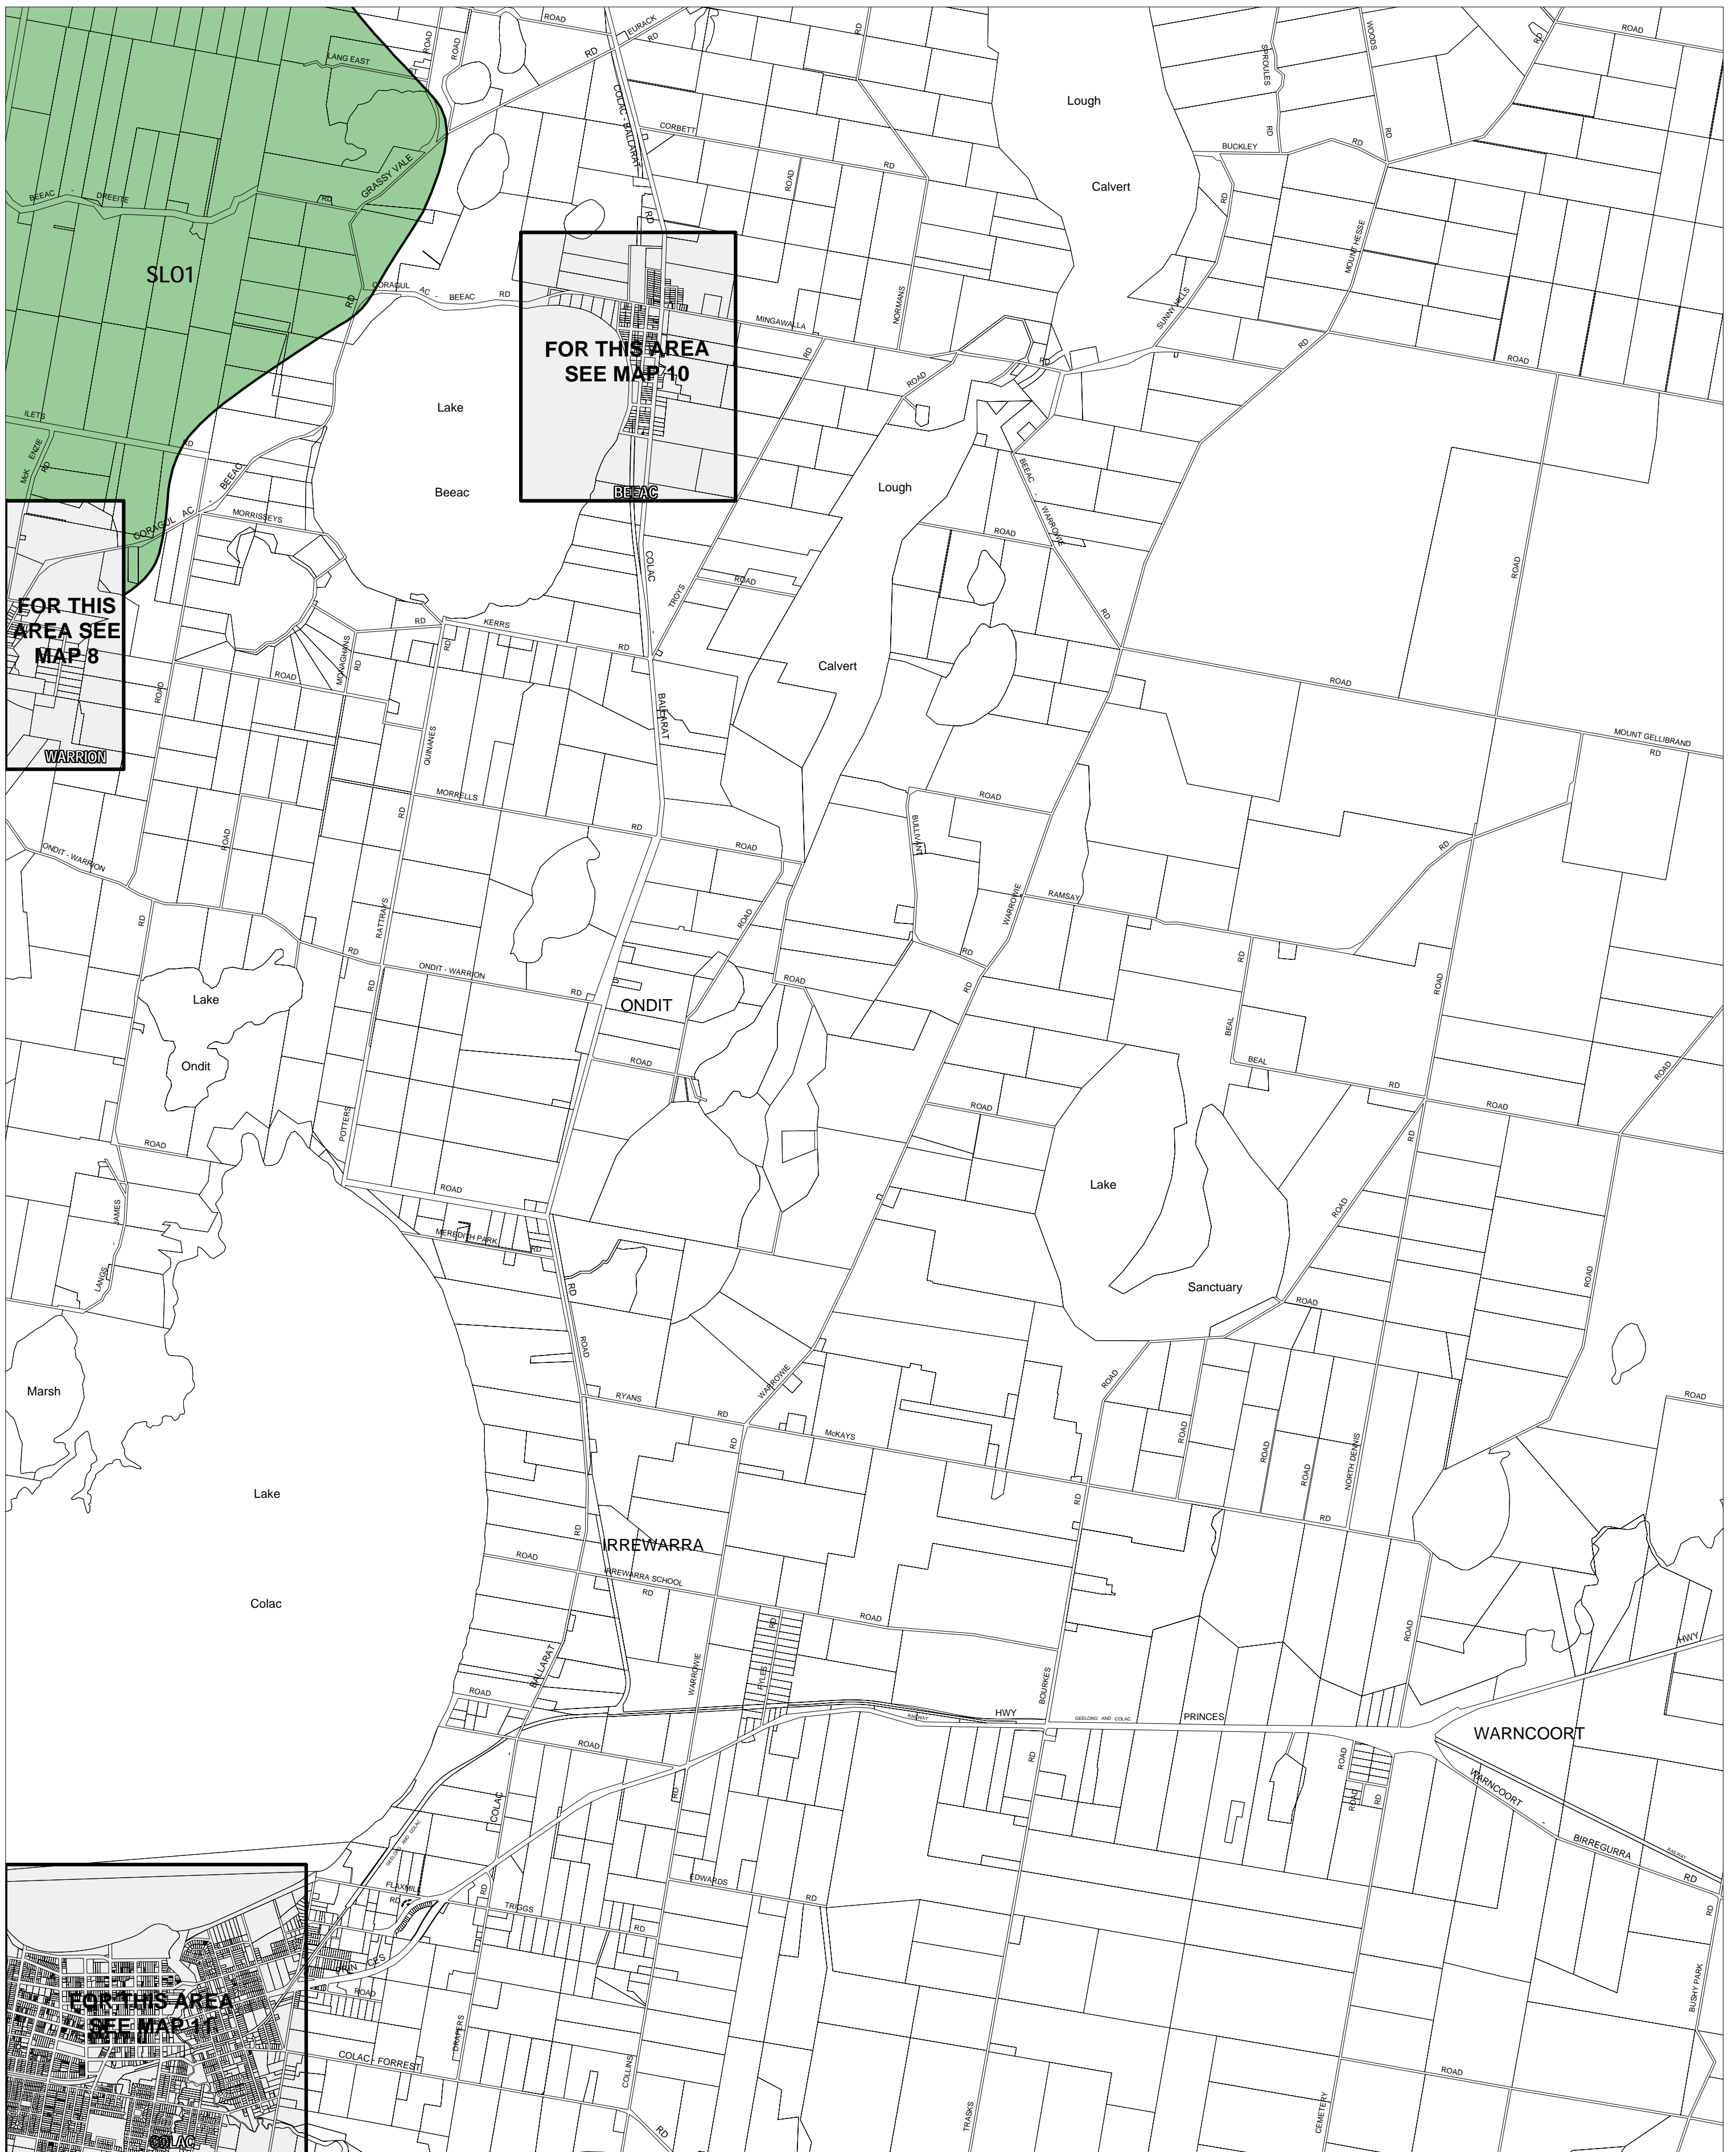

COLAC OTWAY PLANNING SCHEME - LOCAL PROVISION

This publication is copyright. No part may be reproduced by any process except in accordance with the provisions of the Copyright Act. © State of Victoria.

Overlays

- SL01 Significant Landscape Overlay - Schedule 1

INDEX TO ADJOINING METRIC SERIES MAP

1	2	4
5	9	12
14	15	16
19	20	21
25	26	27

Printed: 26/9/2007