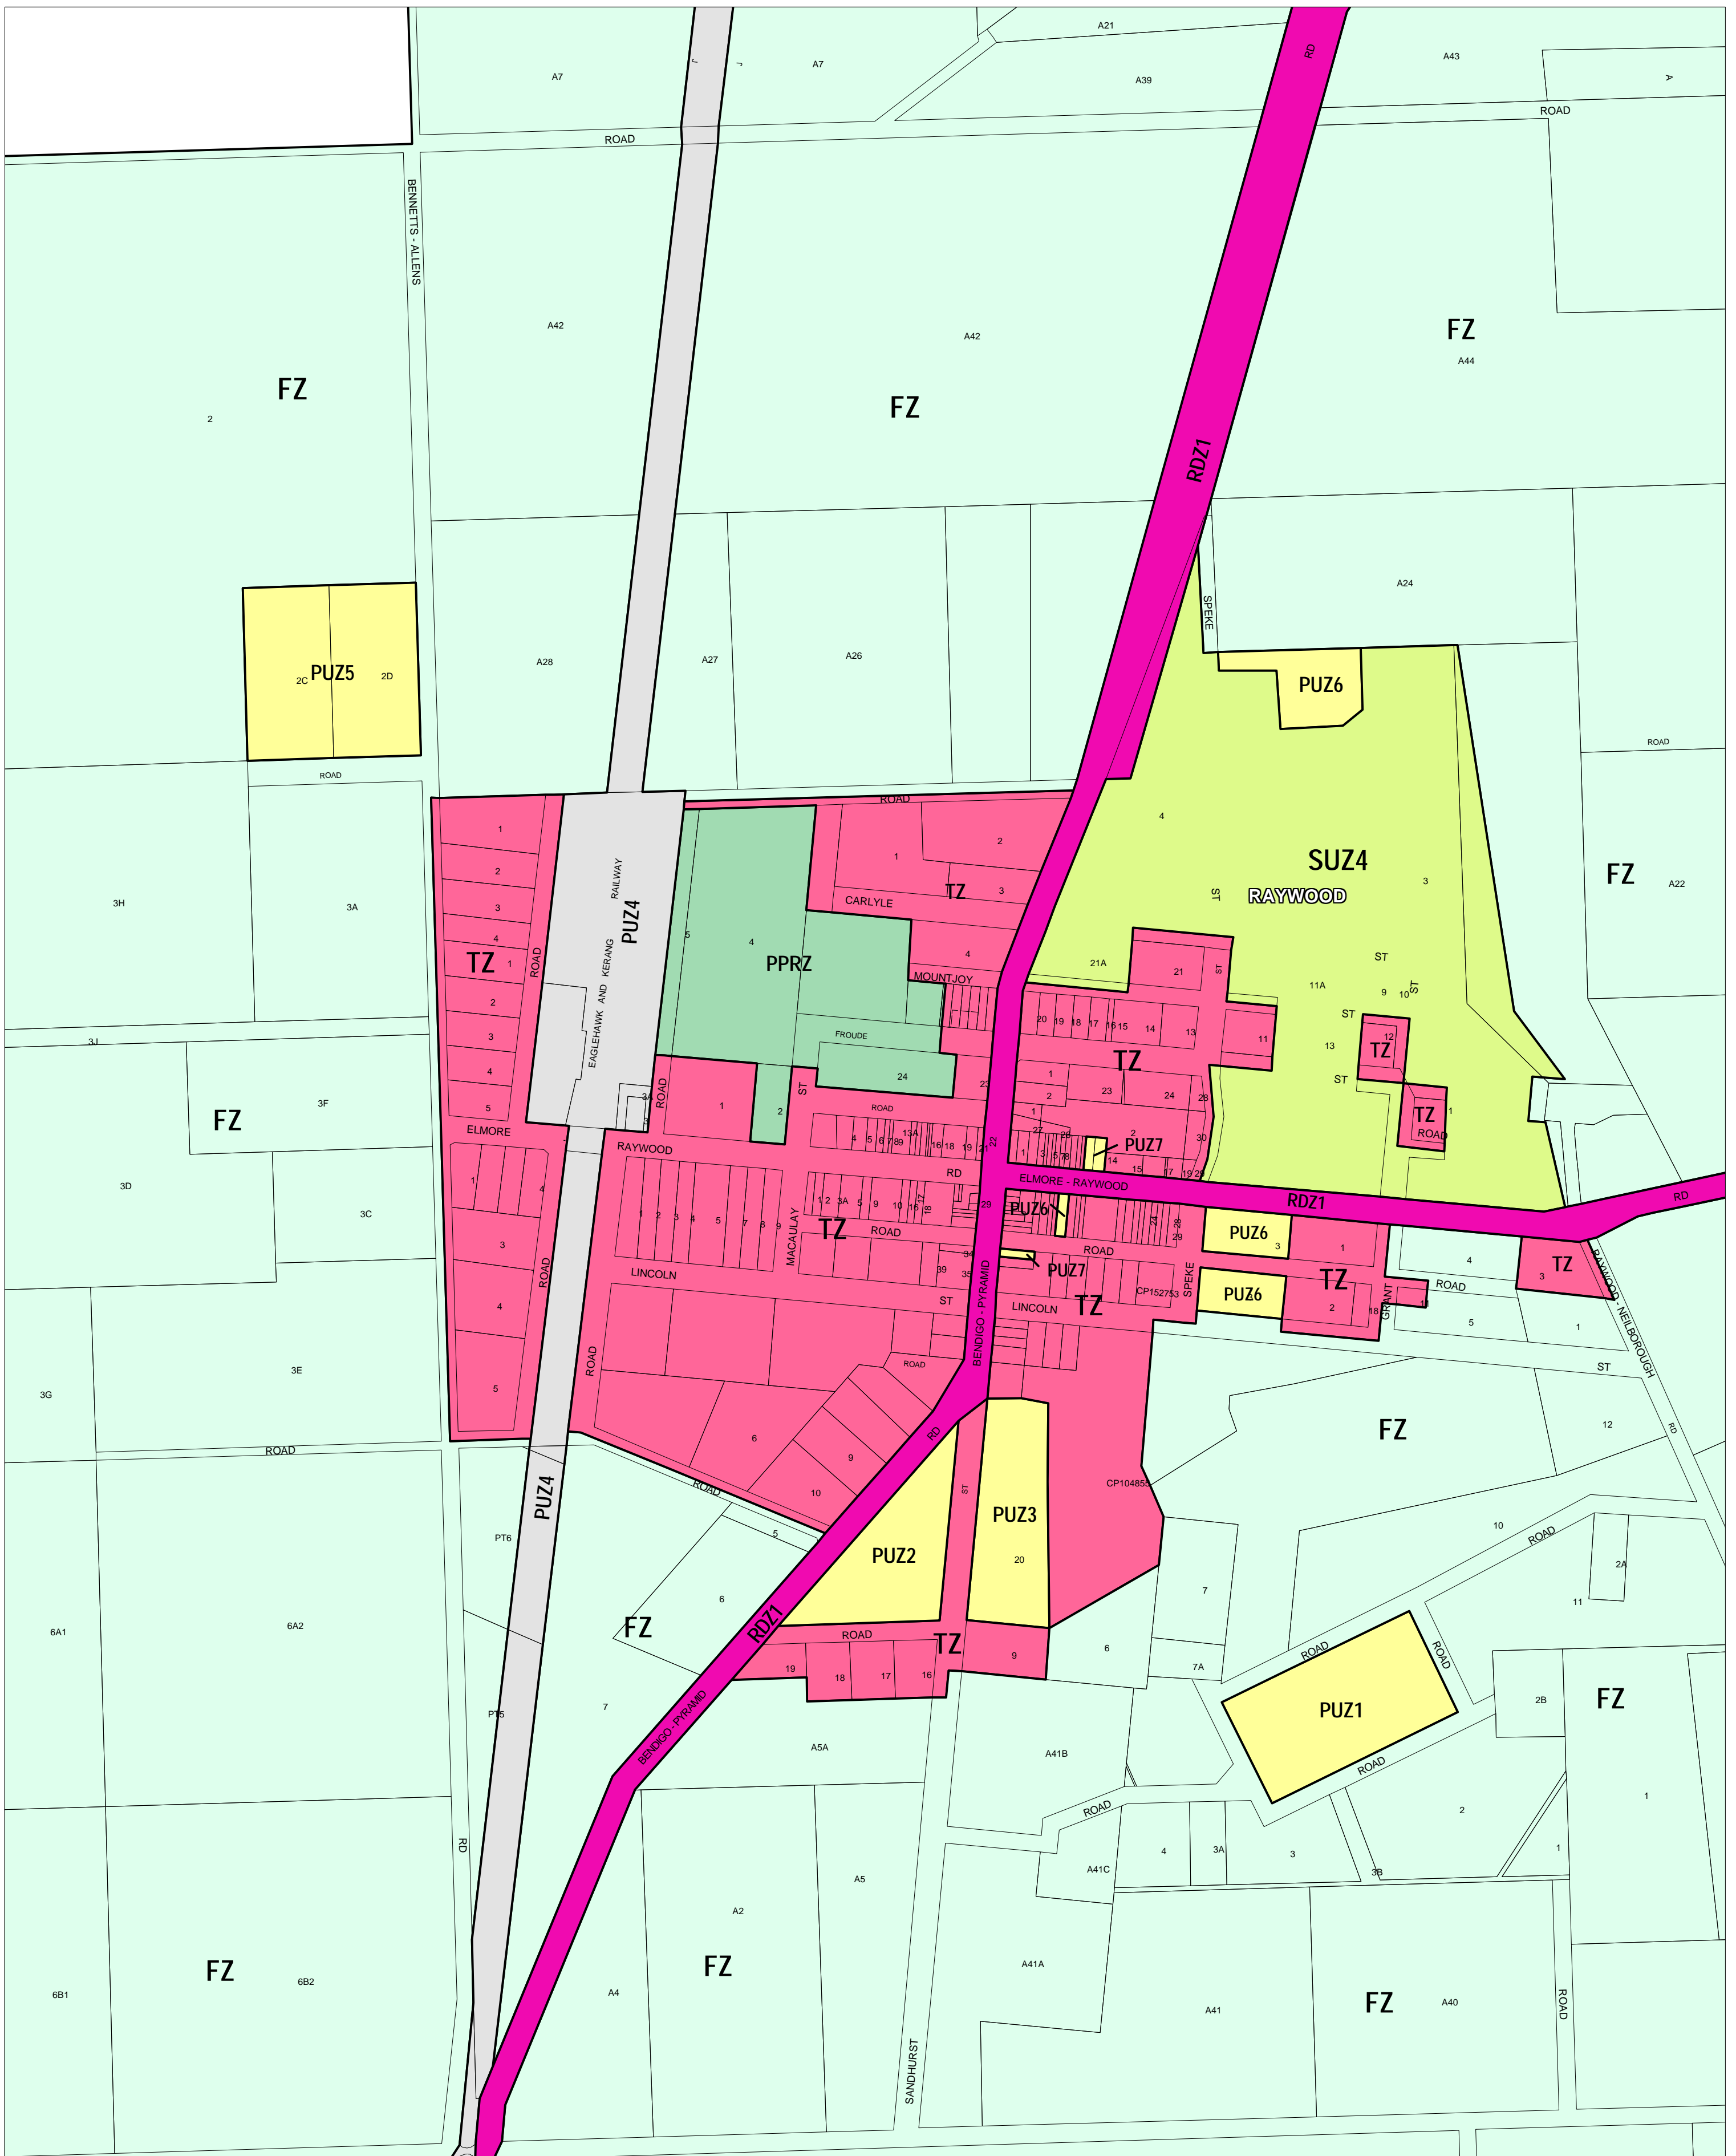

GREATER BENDIGO PLANNING SCHEME - LOCAL PROVISION

Public Land	Road Zone Category 1
PPRZ Public Park And Recreation Zone	RDZ1 Road Zone Category 1
PUZ5 Public Use Zone Cemetery/Crematorium	Residential
PUZ2 Public Use Zone Education	TZ Township Zone
PUZ3 Public Use Zone Health And Community	Rural
PUZ6 Public Use Zone Local Government	FZ Farming Zone
PUZ7 Public Use Zone Other Public Use	Special Purpose
PUZ1 Public Use Zone Service And Utility	SUZ4 Special Use Zone 4
PUZ4 Public Use Zone Transport	

THIS MAP INCORPORATES APPROVED ZONES AS AT: 25/01/06 AMENDMENT C67

Printed: 5/5/2006