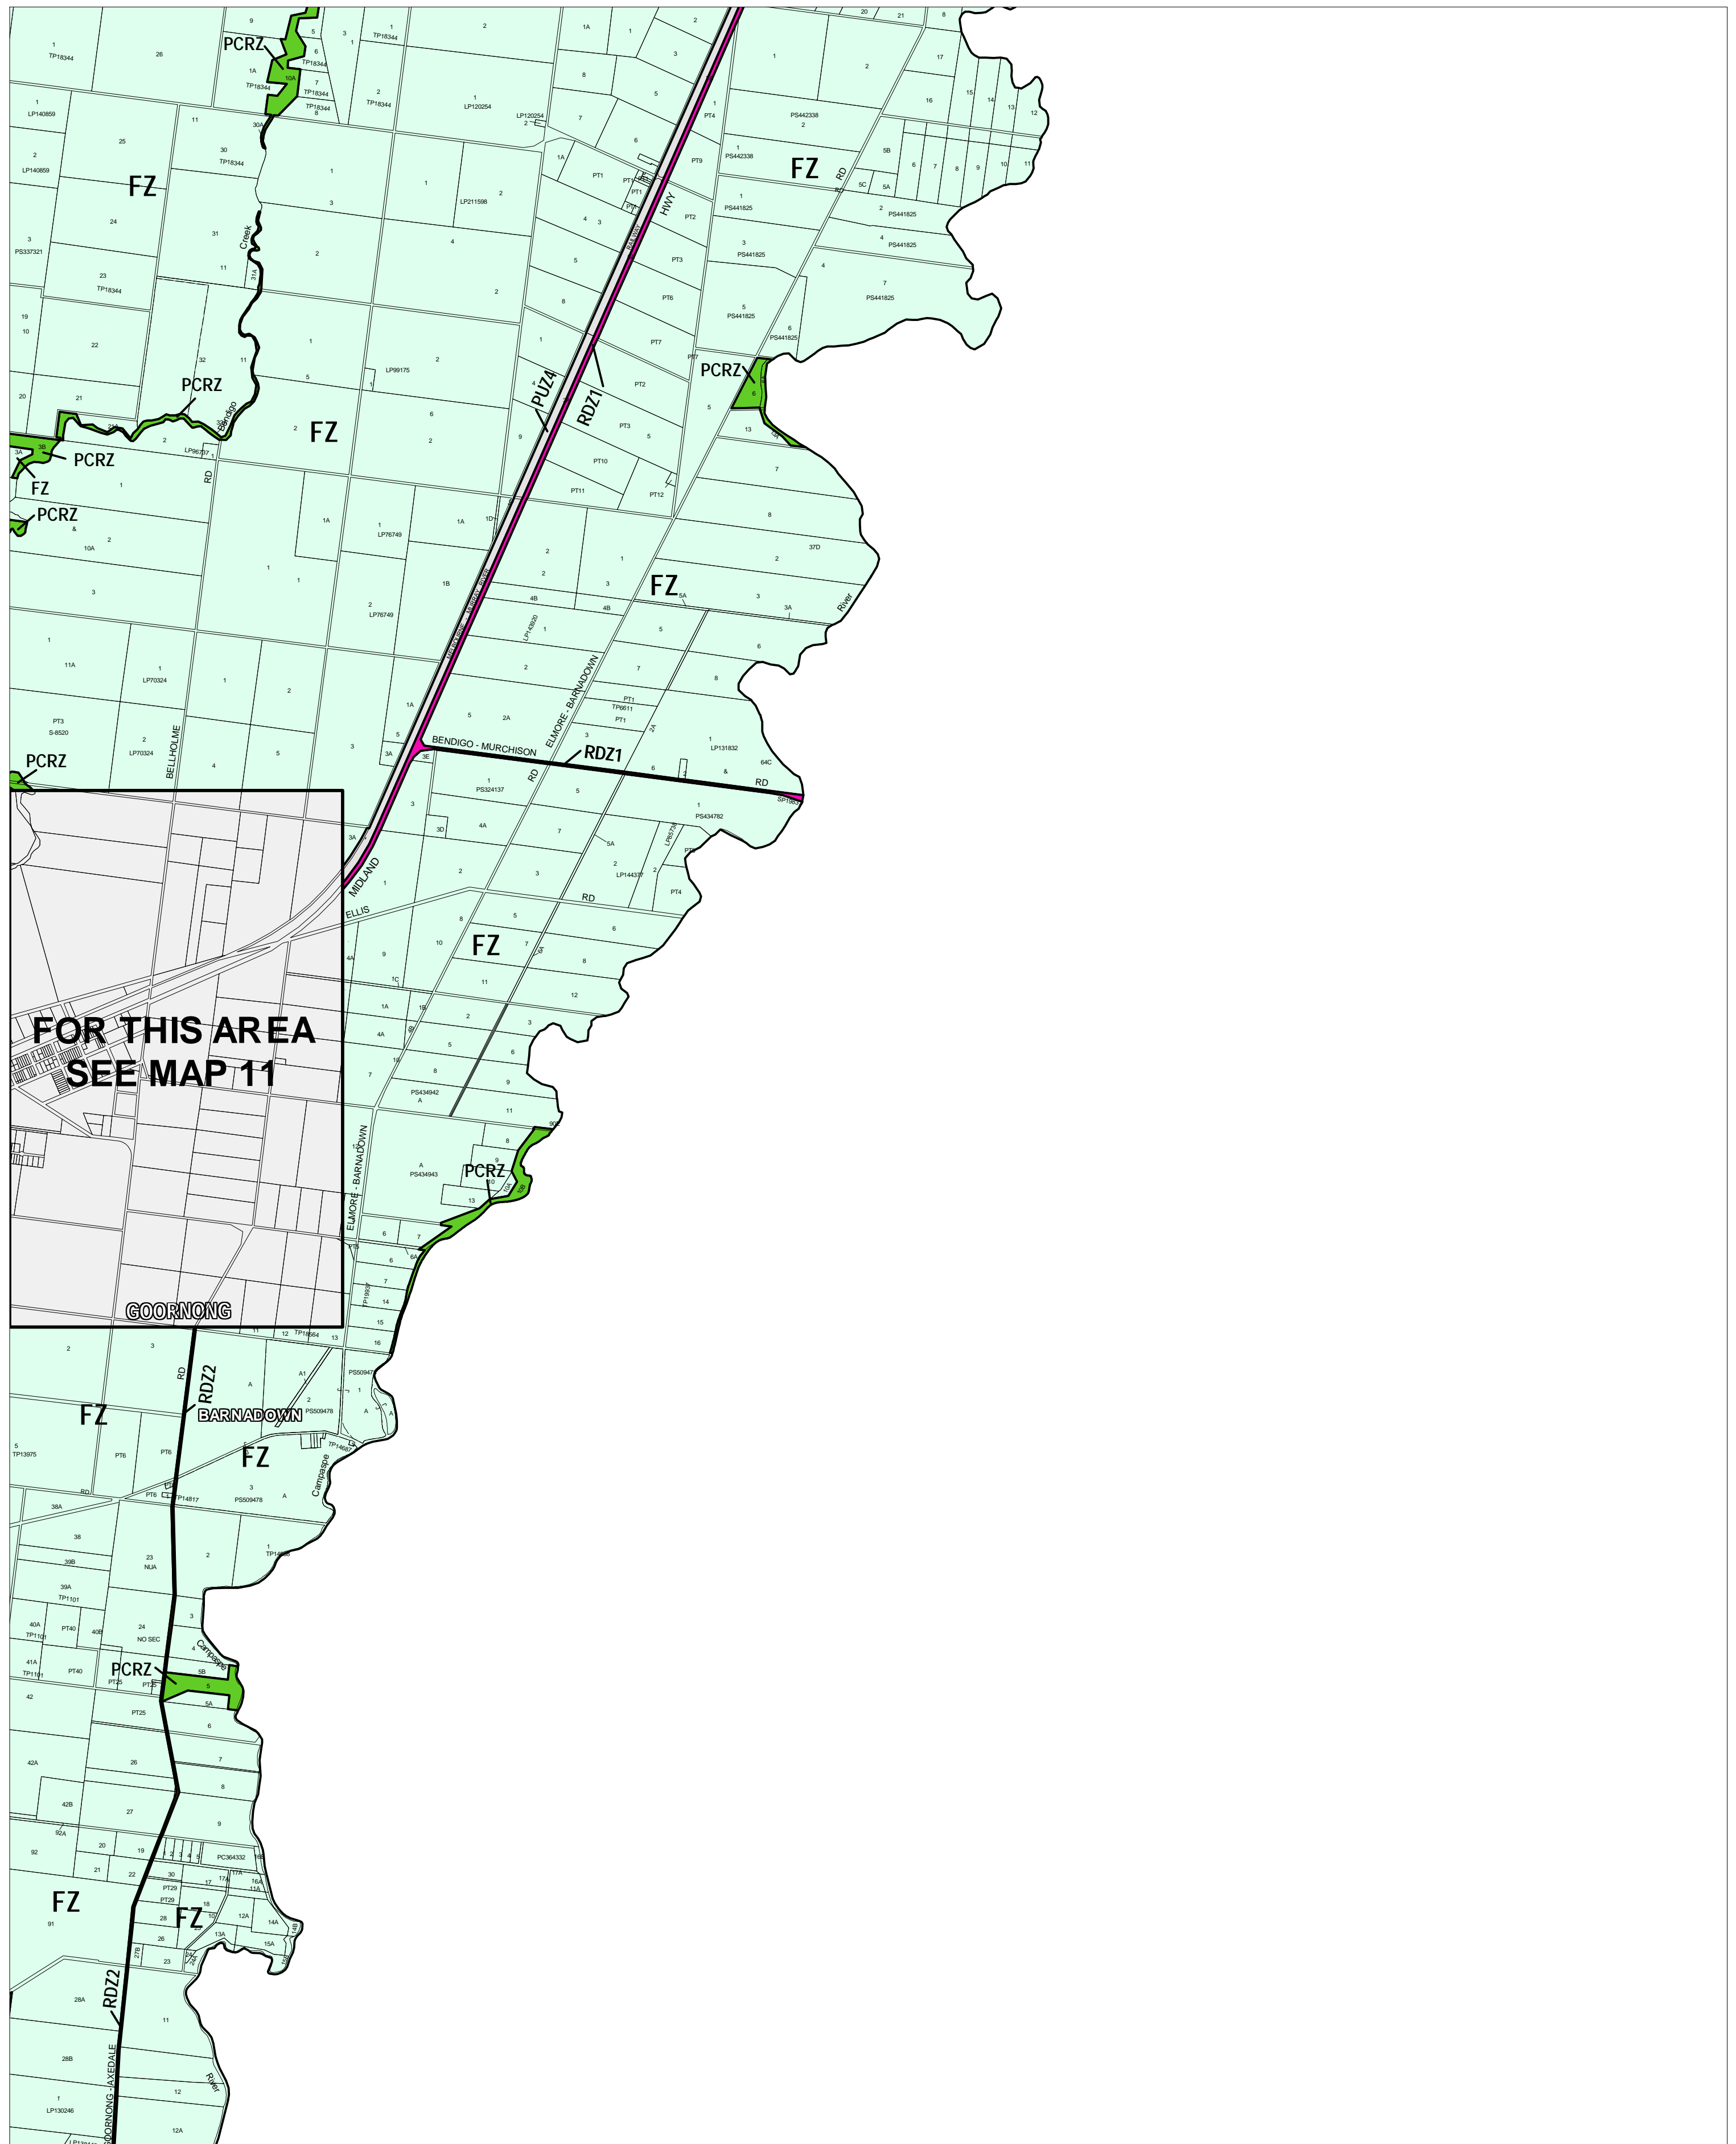

GREATER BENDIGO PLANNING SCHEME - LOCAL PROVISION

Public Land	
	Public Conservation And Resource Zone
	Public Park And Recreation Zone
	Public Use Zone Transport
	Road Zone Category 1
	Road Zone Category 2
Residential	
	Low Density Residential Zone
	Township Zone
Rural	
	Farming Zone

AUSTRALIAN MAP GRID ZONE 55

THIS MAP INCORPORATES APPROVED ZONES AS AT: 25/01/06 AMENDMENT C67

Printed: 5/5/2006