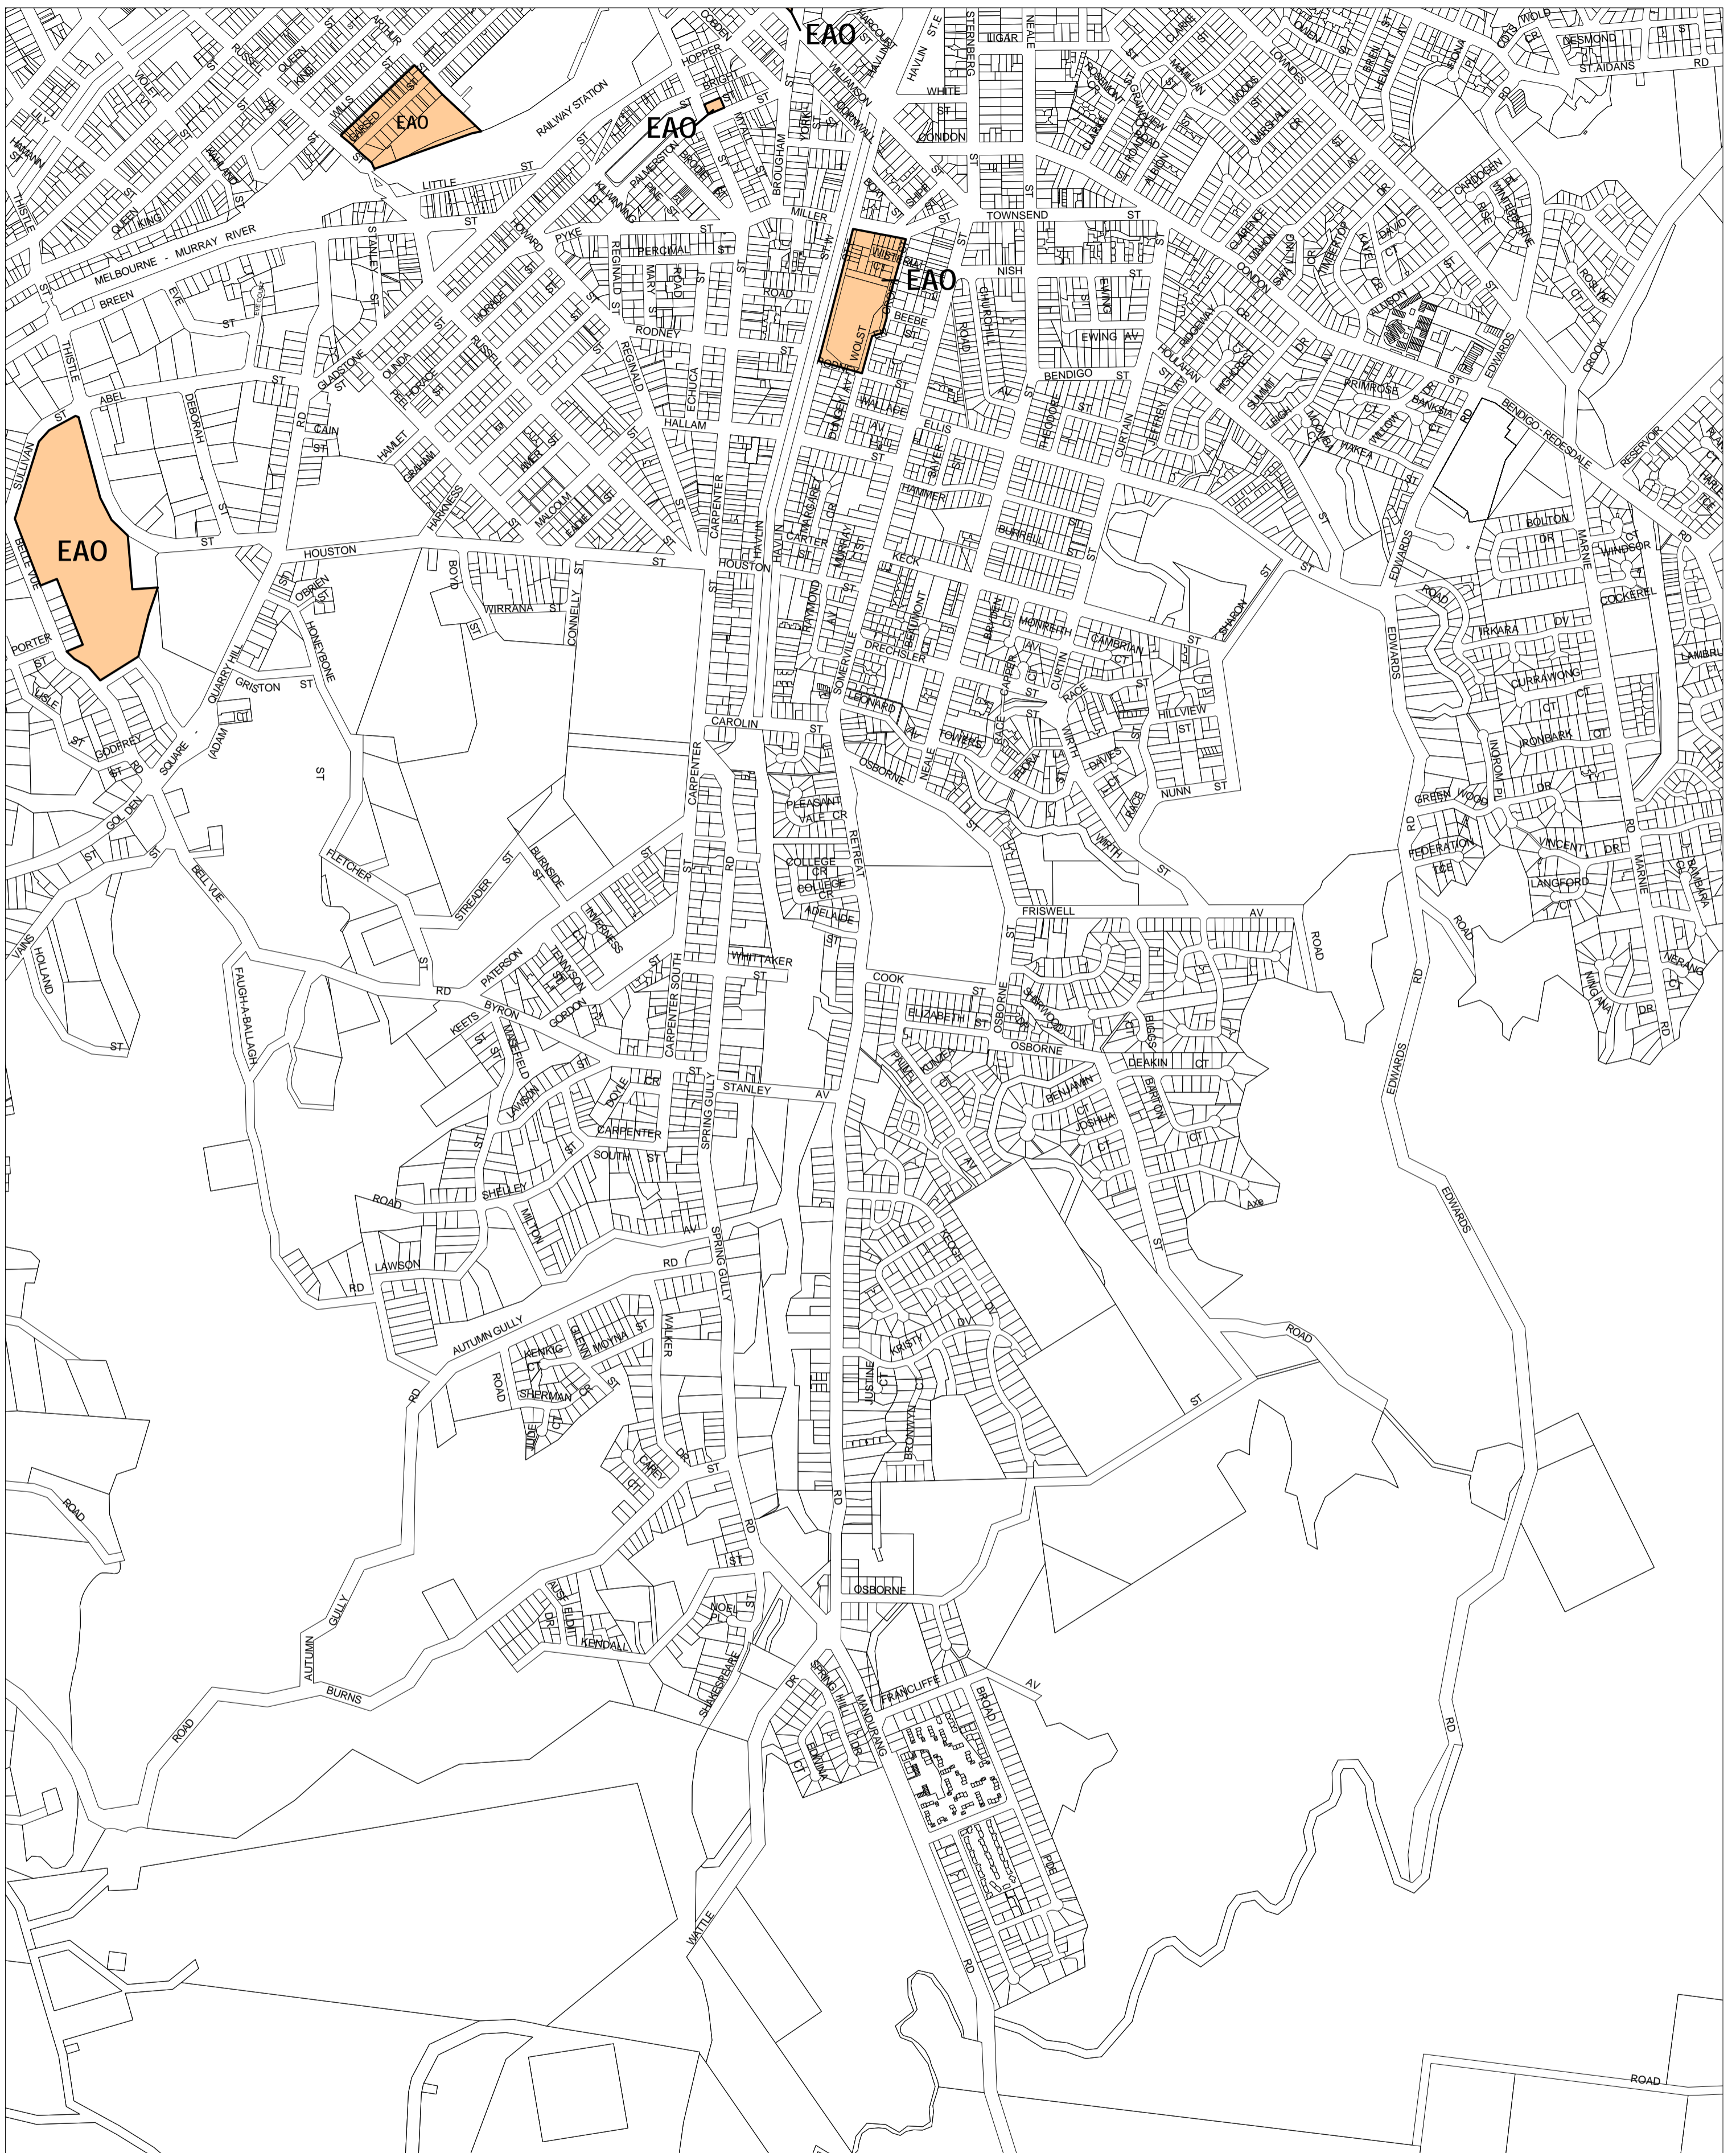

GREATER BENDIGO PLANNING SCHEME - LOCAL PROVISION

Overlays
EAO Environmental Audit Overlay

AUSTRALIAN MAP GRID ZONE 55

INDEX TO ADJOINING METRIC SERIES MAP

Printed: 26/6/2007

AMENDMENT C86

ENVIRONMENTAL AUDIT OVERLAY

MAP No 23EAO